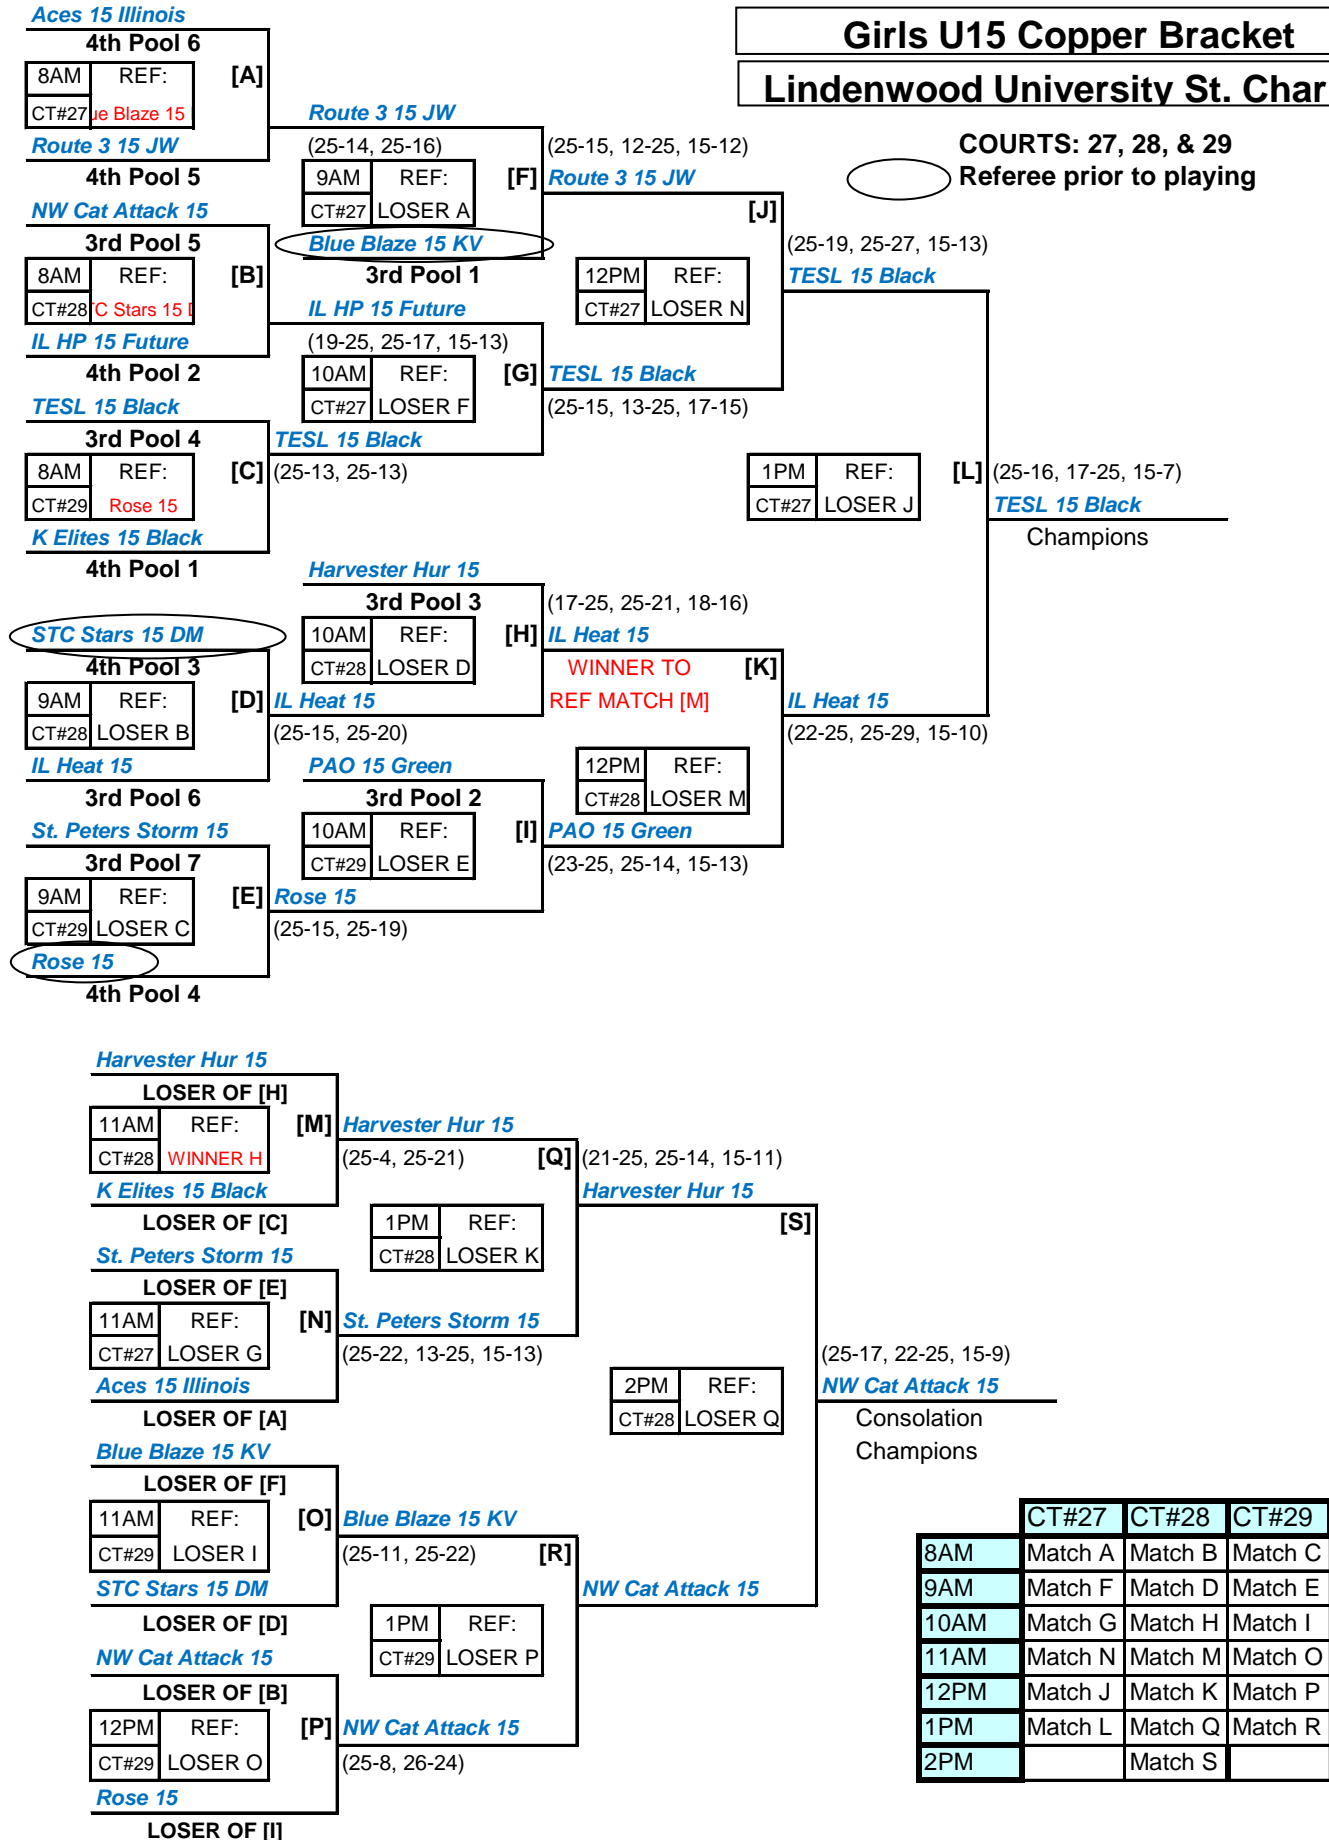

Girls U15 Copper Bracket

Lindenwood University St. Charles

COURTS: 27, 28, & 29

Referee prior to playing

Losing team stays on court to ref next match unless otherwise noted