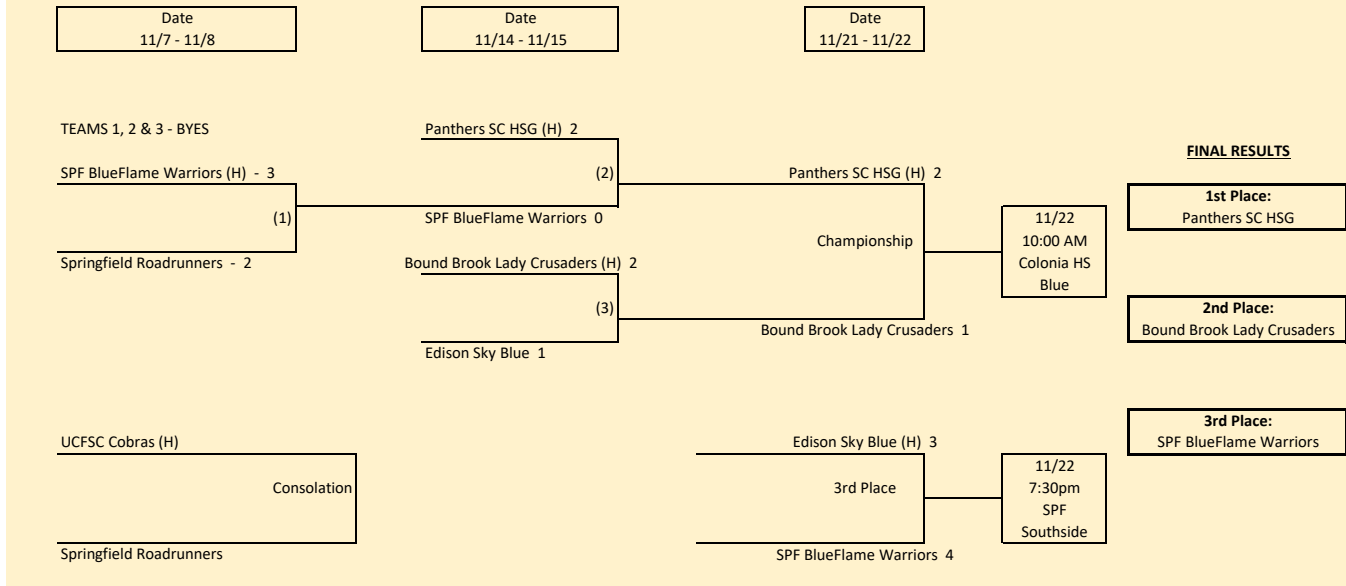

HS GIRLS GREEN - 5 TEAM DIVISION - FALL 2020

Format A - 5 Team Division

Green - Fall 2020 Regular Season Standings

Rank	Team	W	L	T	PTS	Goals Against	Goal Differential	HTH
1	Panther SC Panthers HSG	7	0	0	35	2	24	
2	Bound Brook Lady Crusaders	3	4	1	22	17	-5	
3	Edison Sky Blue	3	4	0	19*	18	-4	1
4	SPF BlueFlame Warriors	3	4	0	19*	13	-5	1
5	Springfield Roadrunners	1	5	1	13	21	-10	

Played 8 Games. See note below.

NOTE (UNEVEN DIVISION):

Team that played 8 Games will drop the worst game.
 Bound Brook Lady Crusaders played 8 games. They drop one game; loss = one point; still remain in second place with 21 points.

Tie Breaker (Head to Head, Goals Against, Goal Differential):

* First Tie Breaker is Head to Head.
 9/26 Game: SPF 3 Edison 2
 10/25 Game: SPF 0 Edison 2
 SPF Total 3; Edison Total 4; EDISON HIGHER SEED.

* Second Tie Breaker is Goals Against
 *Third Tie Breaker is Goal Differential