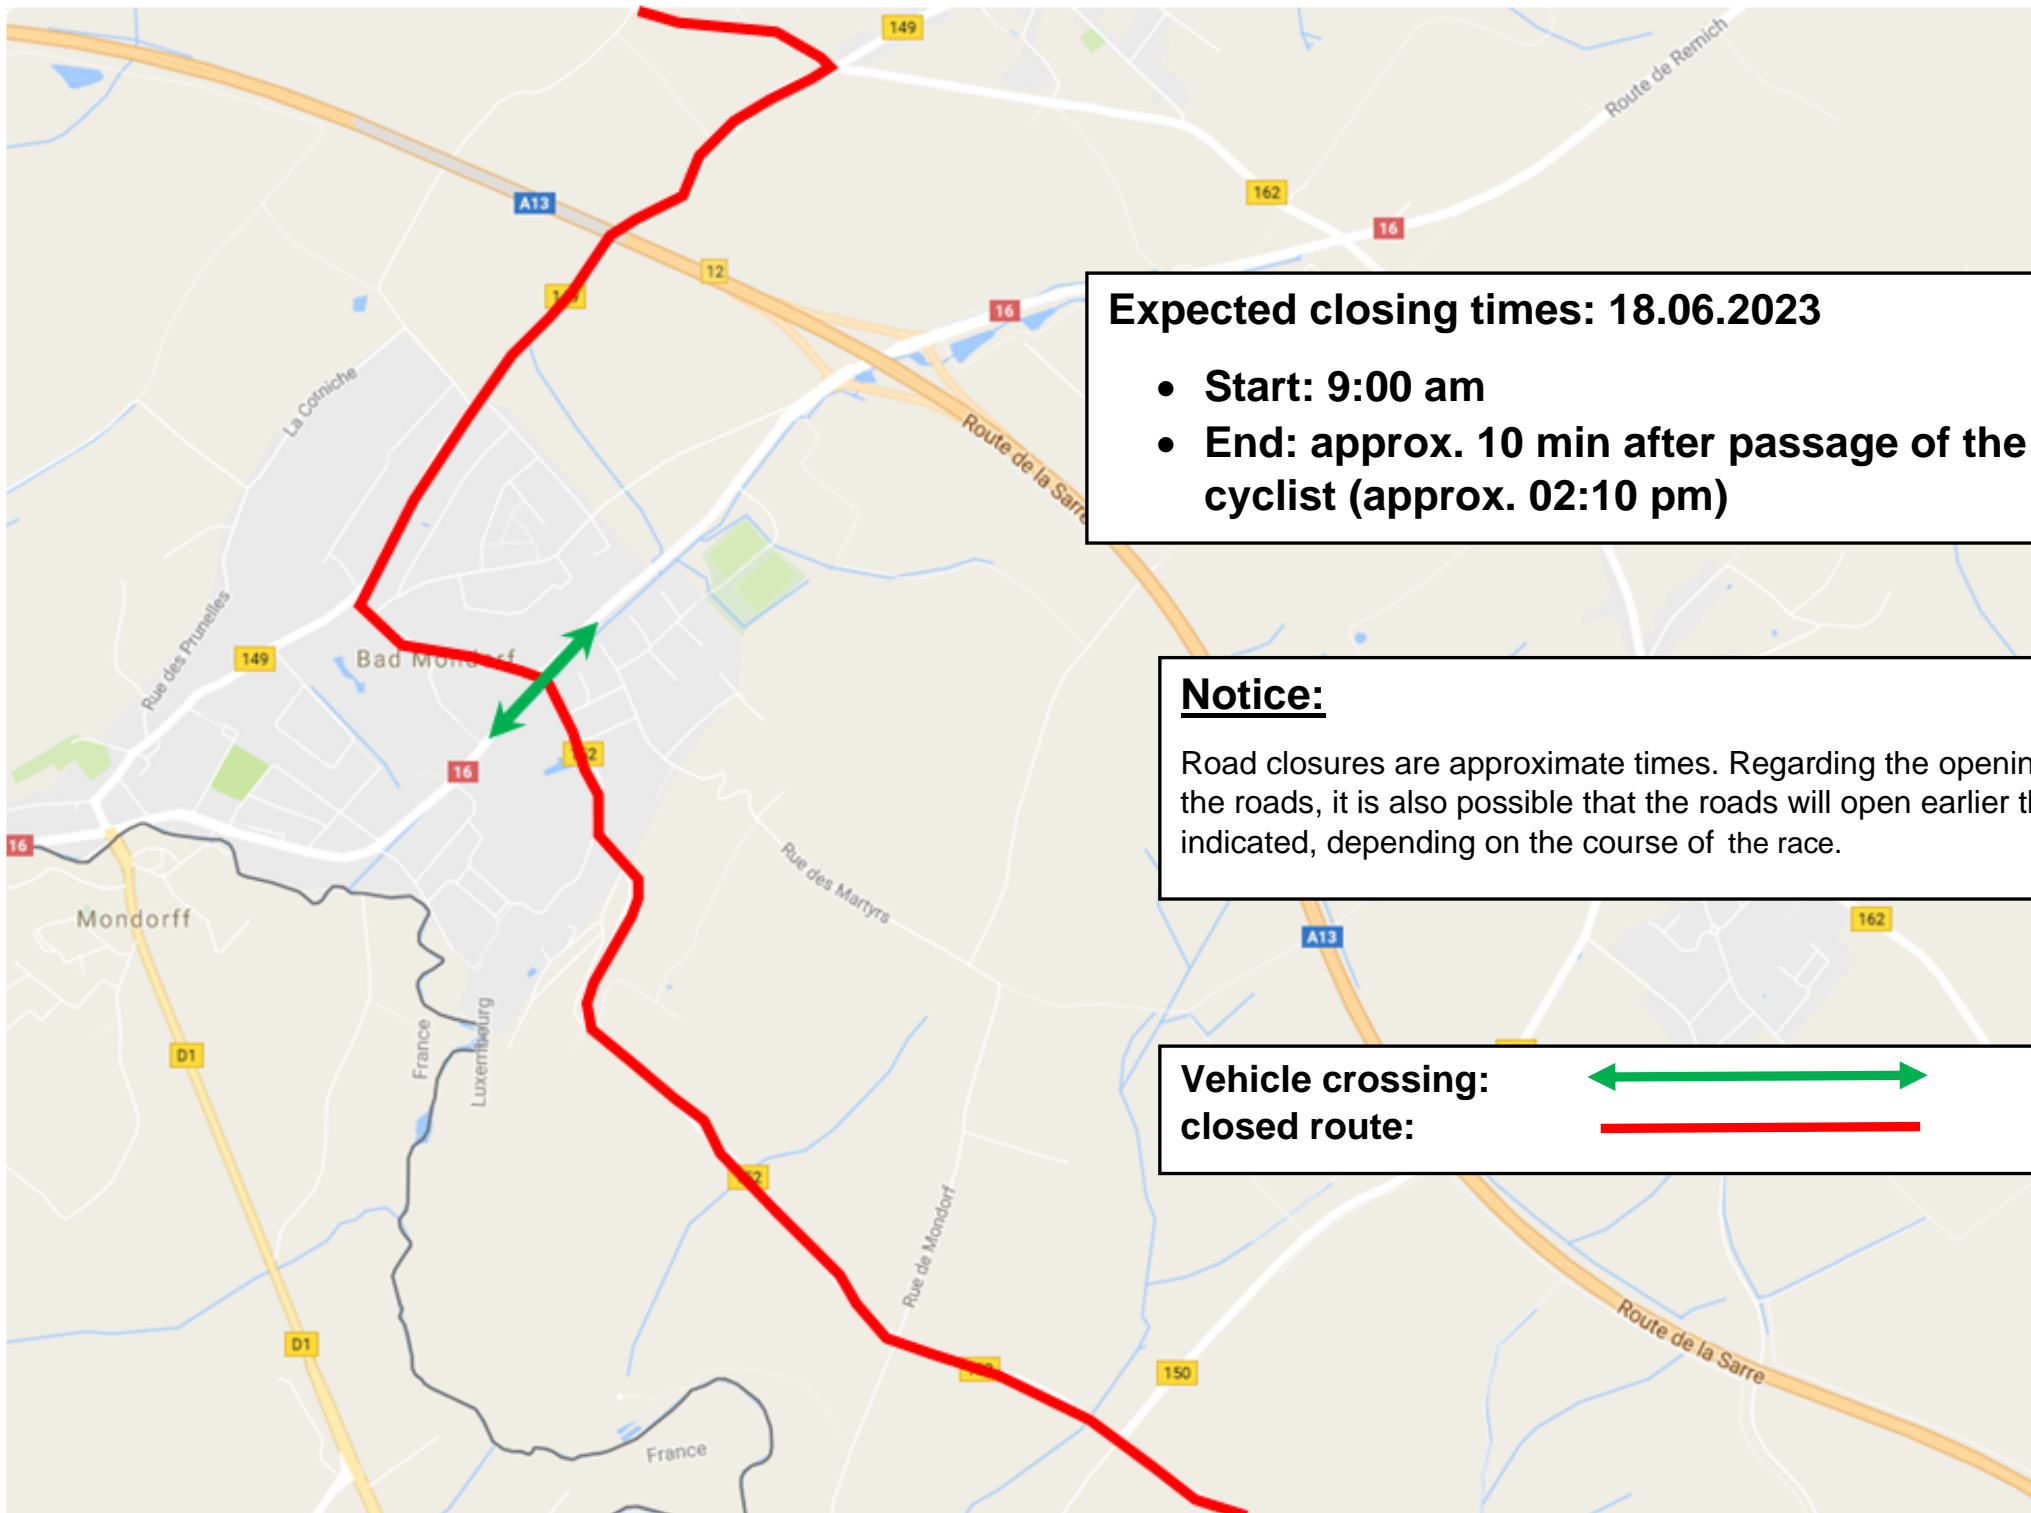

Expected closing times: 18.06.2023

- **Start: 9:00 am**
- **End: approx. 10 min after passage of the last cyclist (approx. 02:10 pm)**

Notice:

Road closures are approximate times. Regarding the opening of the roads, it is also possible that the roads will open earlier than indicated, depending on the course of the race.

Vehicle crossing:
closed route: