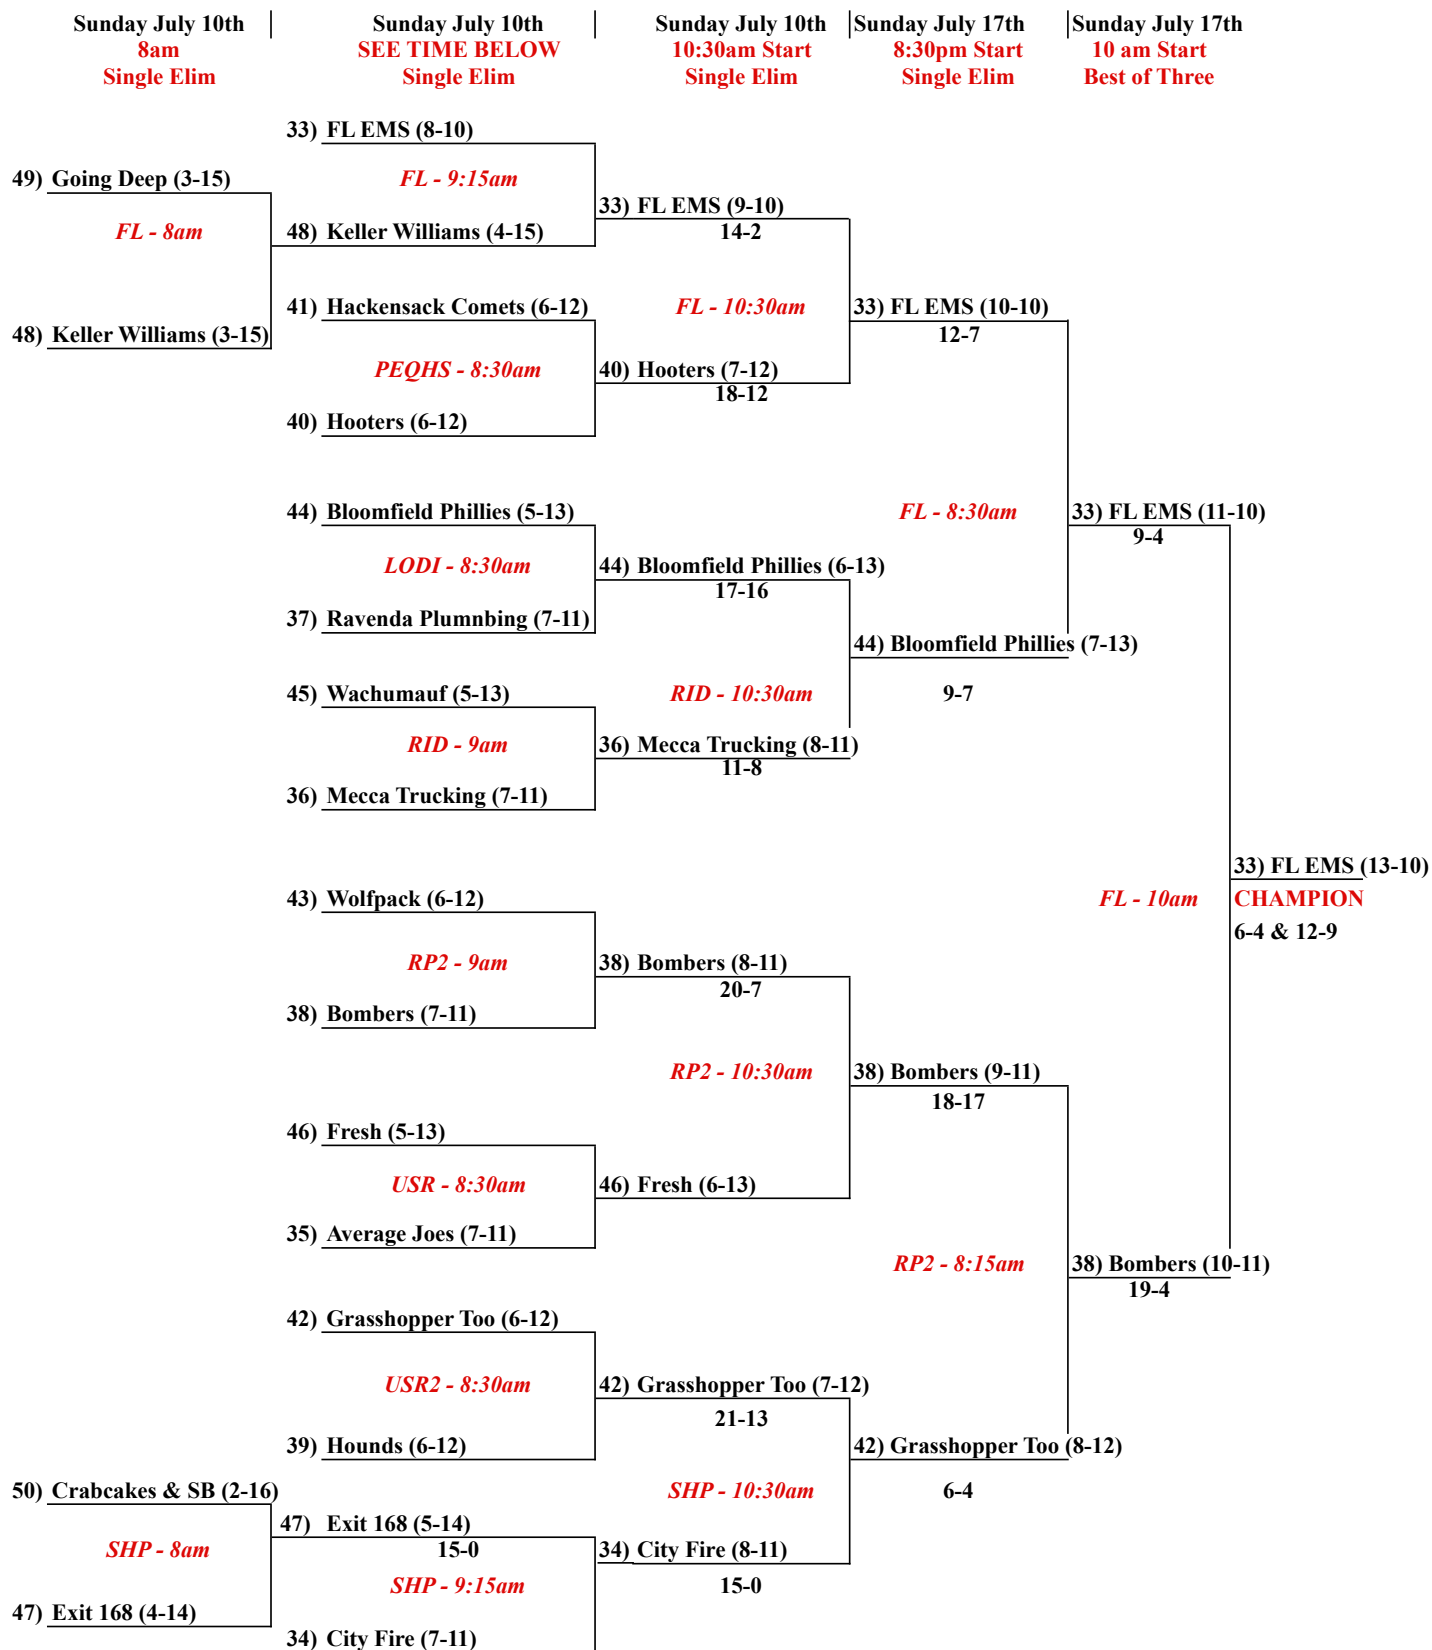

## 2016 Double AA Sports "C" SPRING Playoff Bracket

- All rounds are Single Elimination until the FINALS then Best of Three with higher seed home in games 1 & 3
- Umpires will have softballs for all playoff games