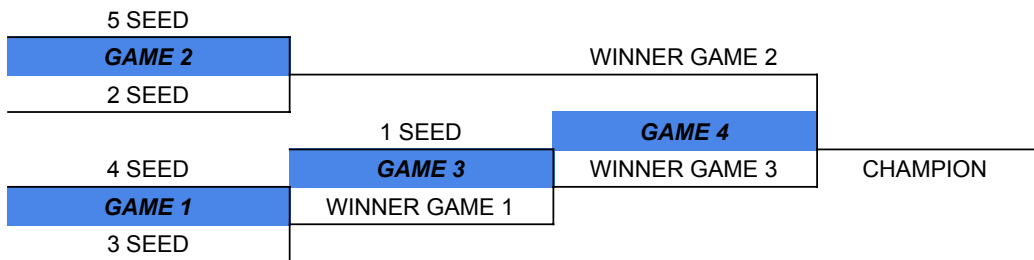

Tuesday, June 11, 2024	3 VS 1		2 VS 5	4	HOGENSON 1
Thursday, June 13, 2024	5 VS 1		3 VS 4	2	

Tuesday, June 18, 2024	5 VS 2		1 VS 4	3	HOGENSON 2
Thursday, June 20, 2024	3 VS 2	1 VS 2	5 VS 4	1	

Tuesday, June 25, 2024	4 VS 2		1 VS 3	5
Thursday, June 27, 2024	TIMBER RATTLER NIGHT			

Tuesday, July 2, 2024	4TH OF JULY WEEK			
Thursday, July 4, 2024	4TH OF JULY WEEK			

Tuesday, July 9, 2024	5 VS 2		1 VS 4	3	HOGENSON 2
Thursday, July 11, 2024	3 VS 2		5 VS 4	1	

Tuesday, July 16, 2024	3 VS 1		2 VS 5	4	HOGENSON 1
Thursday, July 18, 2024	5 VS 1		3 VS 4	2	

Tuesday, July 23, 2024	GAME 1	GAME 3	GAME 2	
Thursday, July 25, 2024	GAME 4			

	1 SMC NAVY	2 SMC CAROLINA	3 NEENAH WHITE	4 NEENAH BLACK	5 NEENAH RED
GAMES	14	14	14	14	14
BYE	4	4	3	3	3