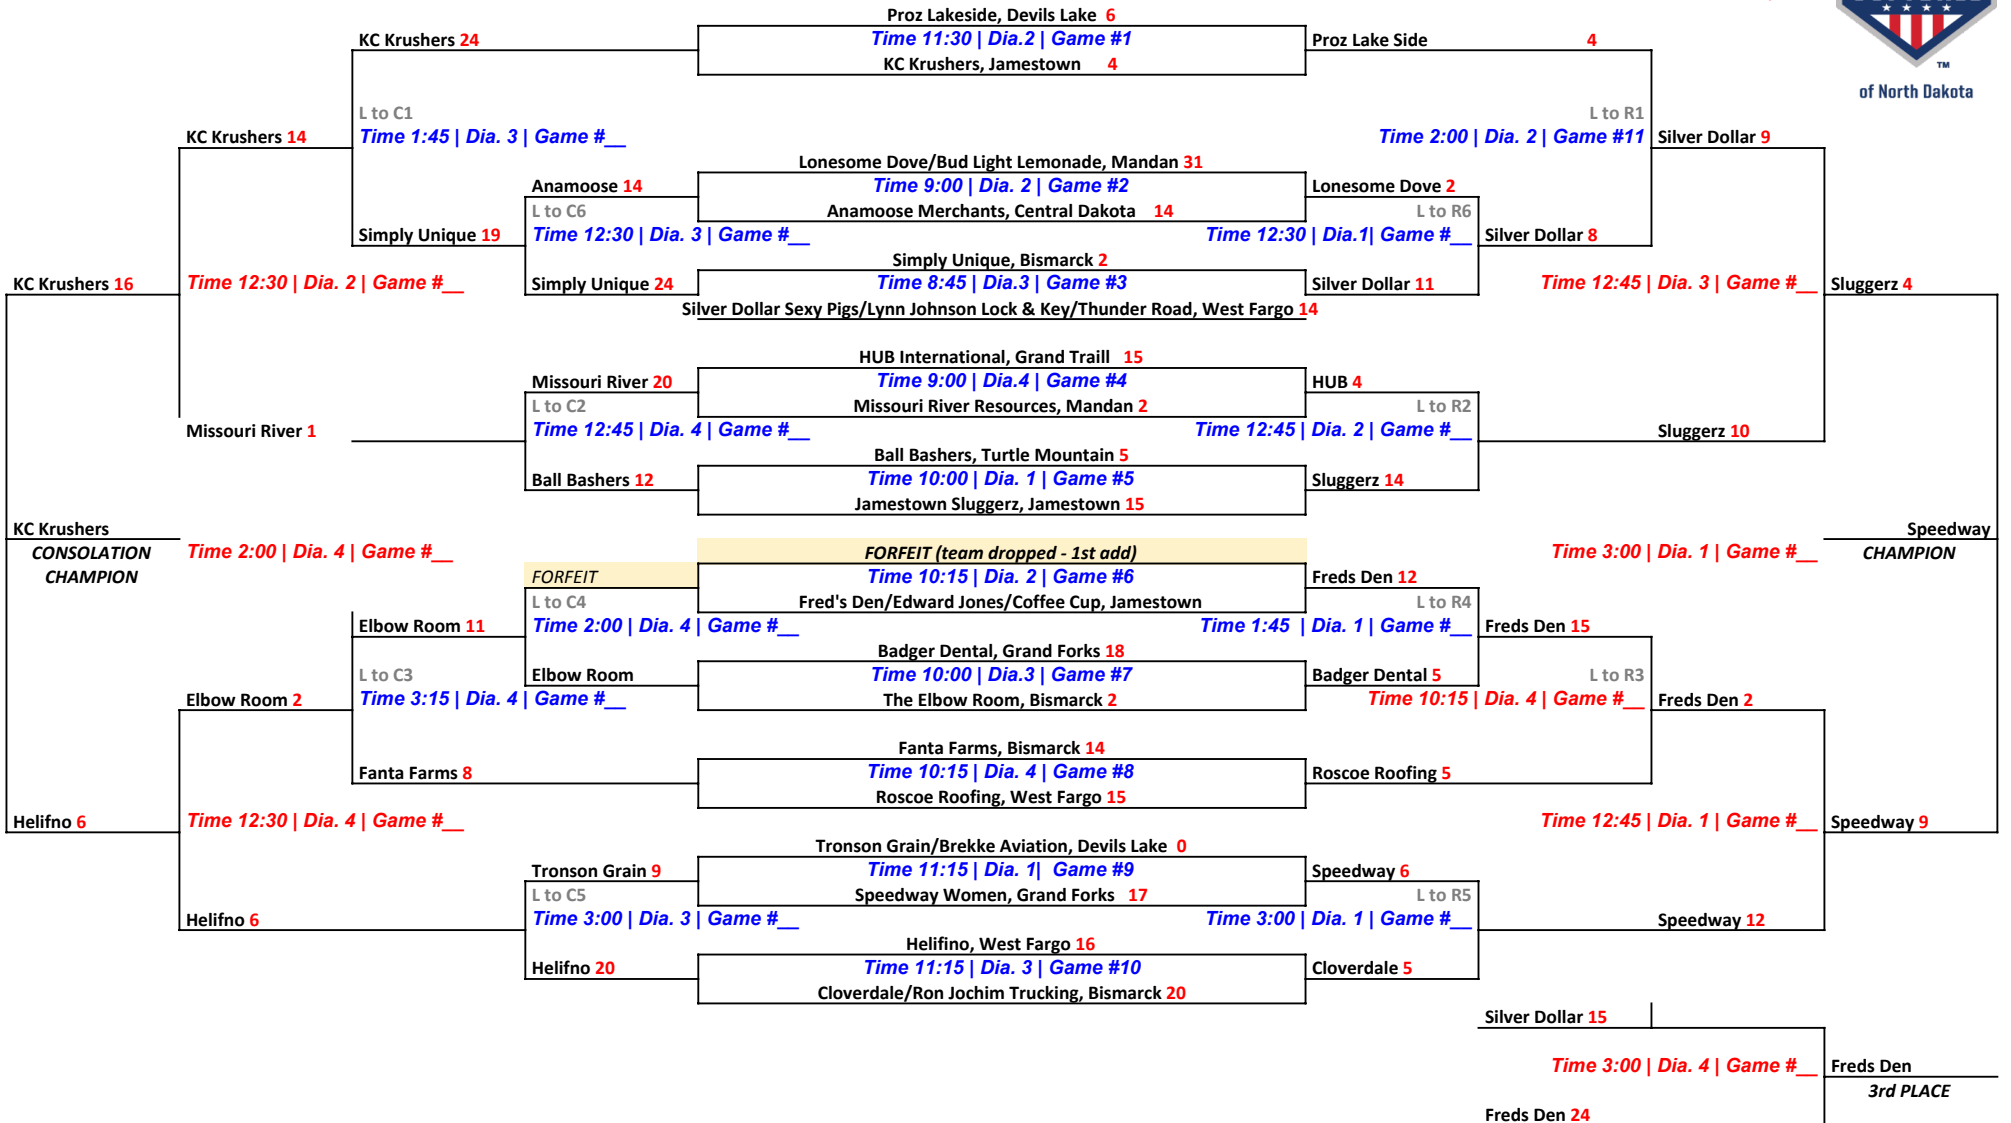

HILLCREST SOFTBALL COMPLEX

Blue - Saturday
Red - Sunday

ROUGH RIDER BRACKET

1-1 TEAMS

HILLCREST SOFTBALL COMPLEX

R1 - Proz Lakeside - 9

Time 9:00 | Dia. 1 | Game #_

Proz Lakeside - 8

R2 - Hub - 5

Time 11:15 | Dia. 2 | Game #_

Roscoe Roofing - 1

R3 - Roscoe Roofing - 18

Time 1:45 | Dia. 2 | Game #_

Cloverdale

ROUGH RIDER CHAMPION

R4 - Badger Dental - 8

Time 9:00 | Dia. 3 | Game #_

Cloverdale 10

R5 - Cloverdale - 22

Time 11:15 | Dia. 4 | Game #_

Cloverdale 10

R6 - Lonesome Dove - 5

CACTUS BRACKET

0-2 TEAMS