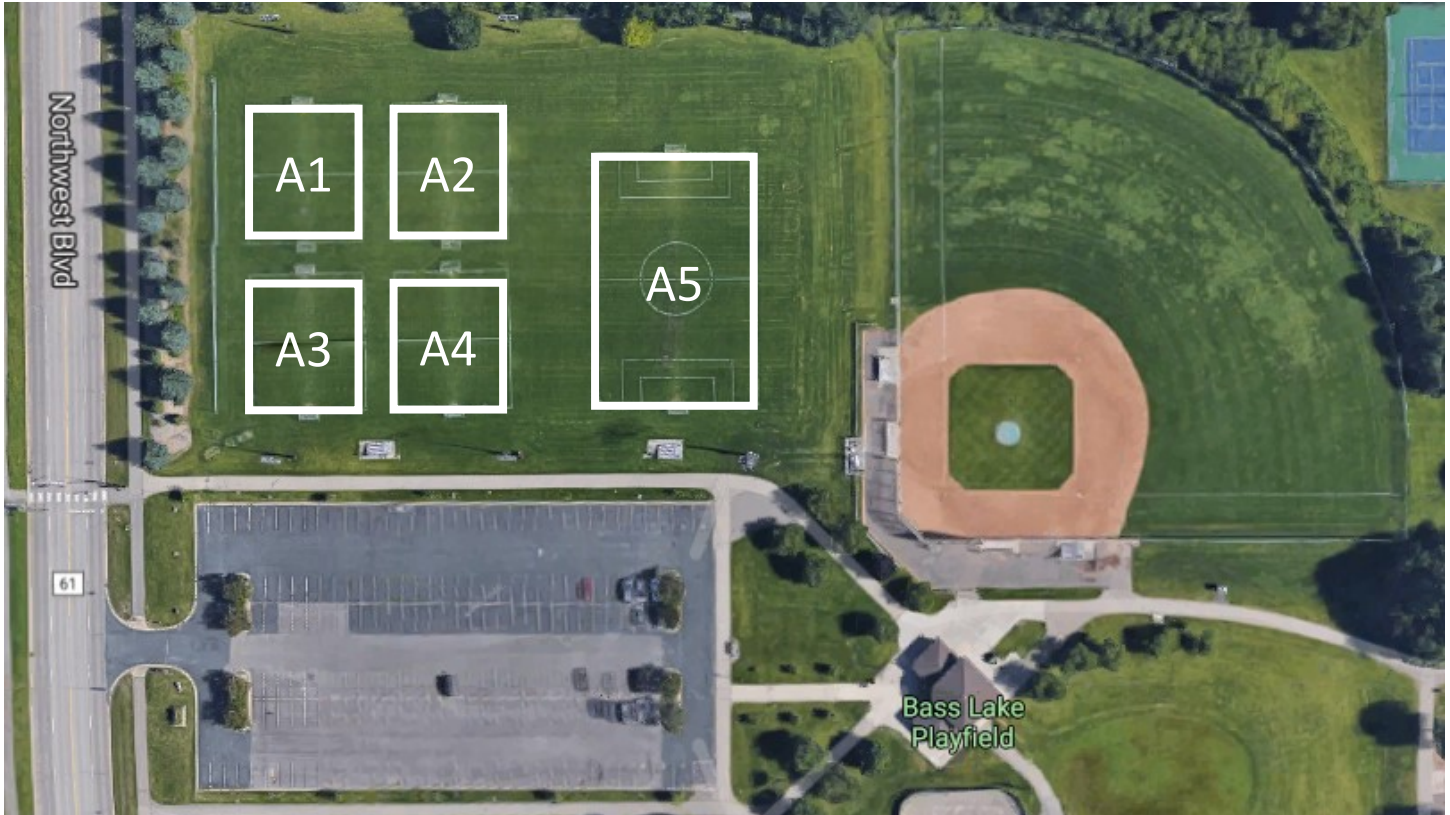

Bass Lake Playfield

Address: 5450 Northwest Blvd, Plymouth, MN 55442

From Interstate 494 North, exit on Rockford Rd (Exit 23) and head east toward Northwest Blvd. Take Northwest Blvd north 1.6 miles and the fields will be on the right.

From Interstate 494 South, exit on Bass Lake Rd (Exit 26) and head east toward Northwest Blvd. Take Northwest Blvd south 1.6 miles and the fields will be on the left.