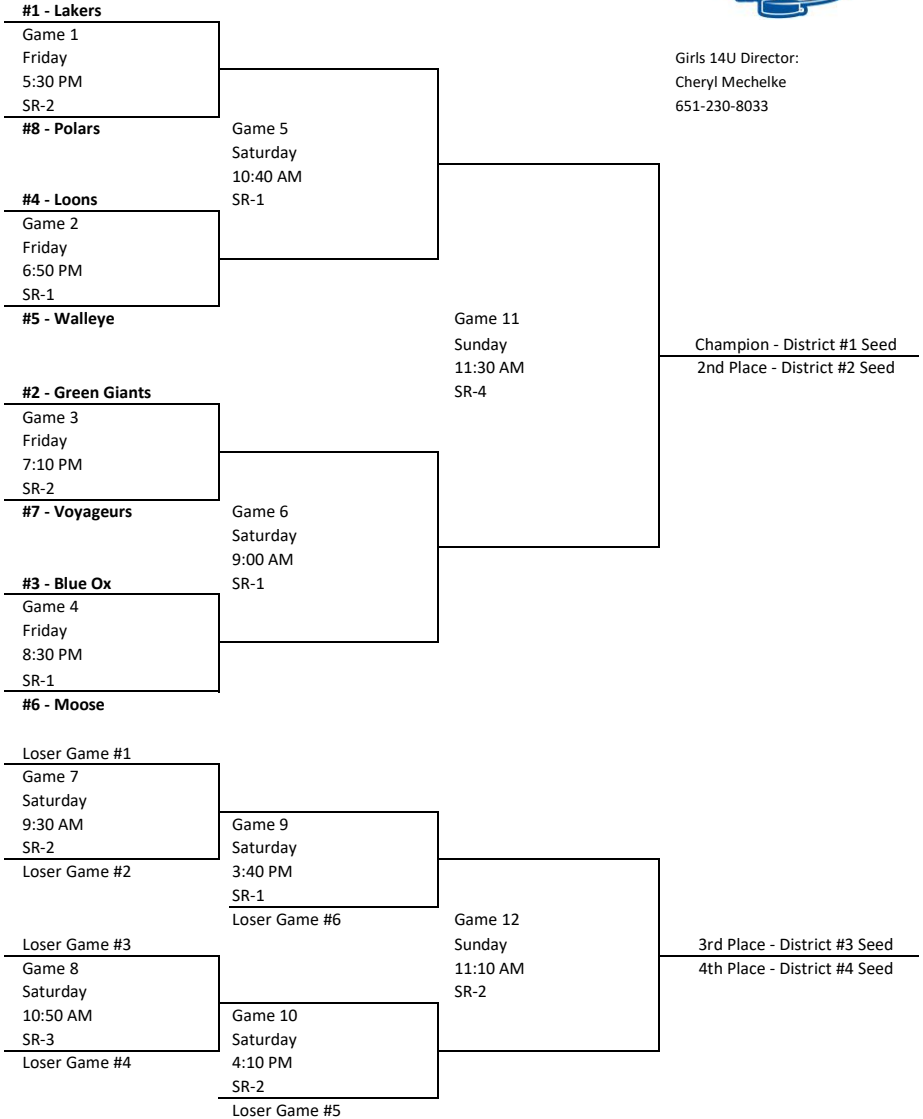

# 2021 Girls 14U Tier I League Playoffs

October 1-3, 2021

Schwan Super Rink, Blaine MN

Top 4 teams advance to MN District Playoff

Girls 14U Director:  
Cheryl Mechelke  
651-230-8033

SPECIAL THANKS TO TIER I LEAGUE PARTNERS: