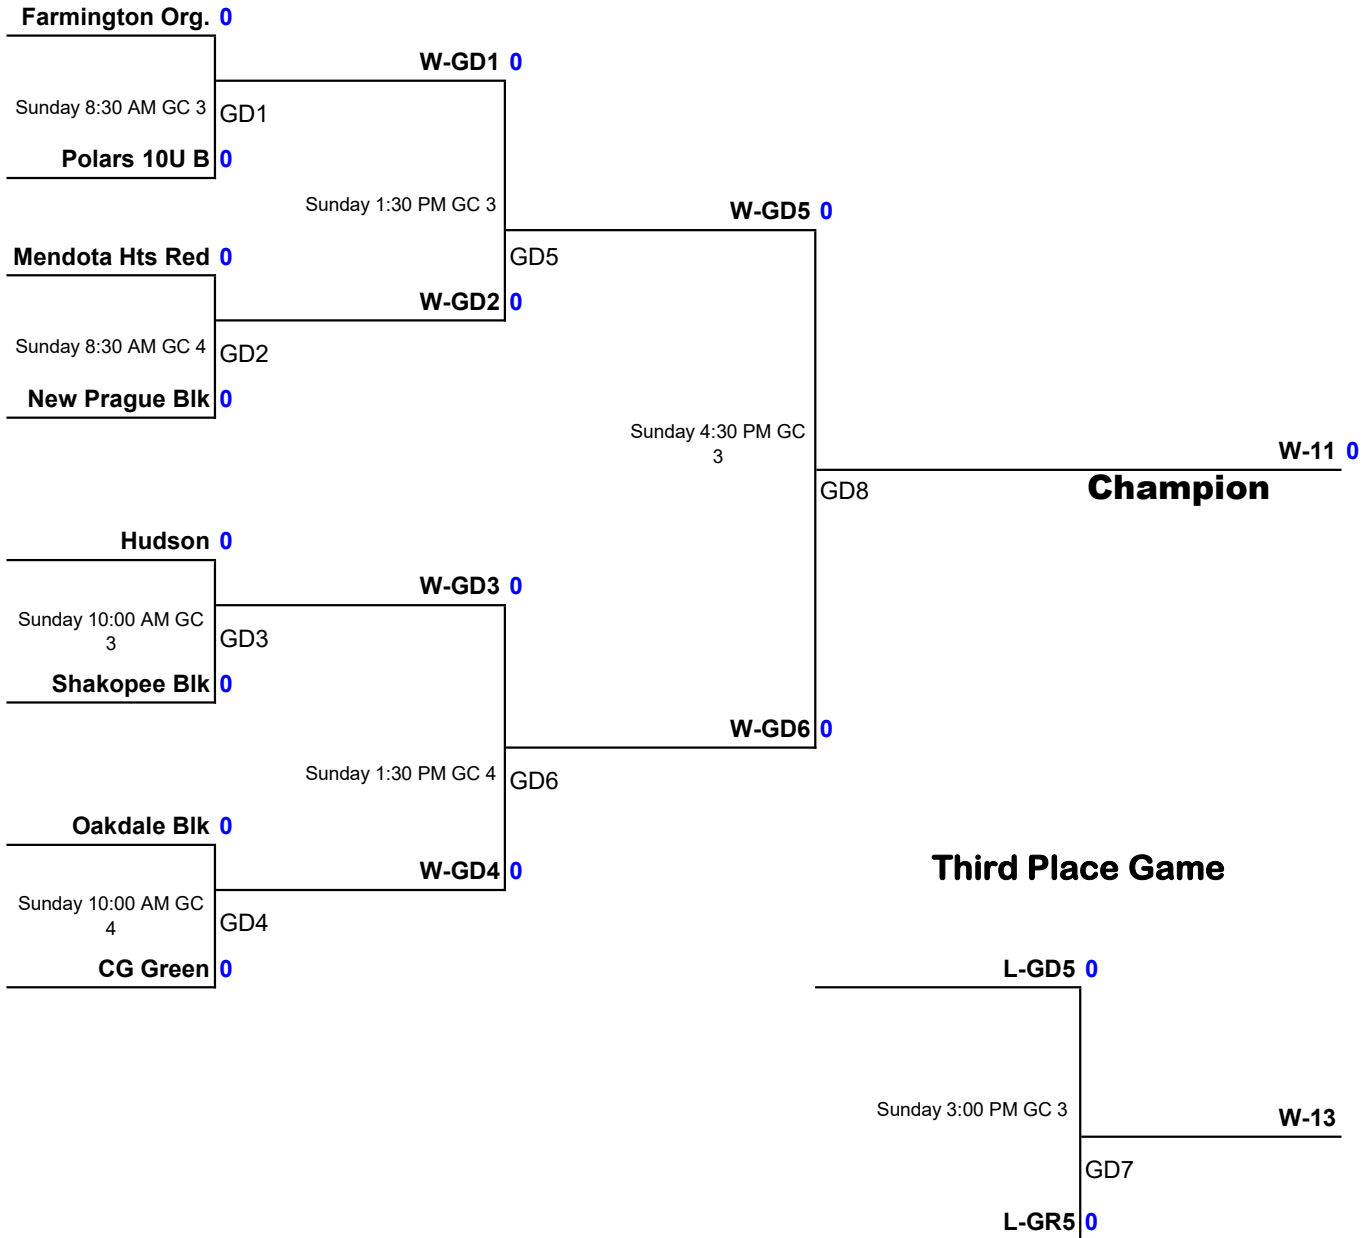

10U Overall Seeding

Overall Seed	Team	Pool	Wins	Losses	Ties	Runs Allowed	Runs For
19	612 Fastpitch Royal	Black	0	3	0	39	11
2	Cottage Grove Green	Green	3	0	0	4	44
16	Cottage Grove White	White	0	3	0	35	13
1	Farmington Orange	Black	2	1	0	2	40
11	Forest Lake Maroon	Gray	1	1	1	21	14
9	Highland Gold	Black	2	1	0	15	20
3	Hudson	White	3	0	0	8	33
5	Mendota Heights Red	Silver	3	0	0	10	36
20	Minnetonka Onyx	Silver	0	3	0	46	8
13	Mounds View Green	Green	1	2	0	28	21
4	New Prague Black	Gray	2	0	1	9	34
7	Oakdale Black	White	2	1	0	11	27
8	Polars 10U B	Gray	1	0	2	15	29
6	Shakopee Black	Silver	2	1	0	10	37
12	Silver Bullets Waldemar	Black	1	2	0	25	10
14	Spring Lake Park White	Silver	1	2	0	33	19
15	Stillwater Gray	White	1	2	0	35	16
10	Stillwater White	Green	2	1	0	29	25
18	Woodbury White	Green	0	3	0	37	8
17	Zephyr Gold	Gray	0	3	0	35	3

1. The top seed in each pool will advance to the Gold bracket
2. The next 3 highest seeds will advance to the Gold bracket
3. The subsequent top 6 seeds will go to the Silver bracket
4. The remaining 6 teams will go to the Bronze bracket.

10U GOLD

Pride in the Pack 10U Gold Bracket
Grey Cloud Elementary, Cottage Grove, MN
June 7-9, 2019
Bracket updated: 6/4/19