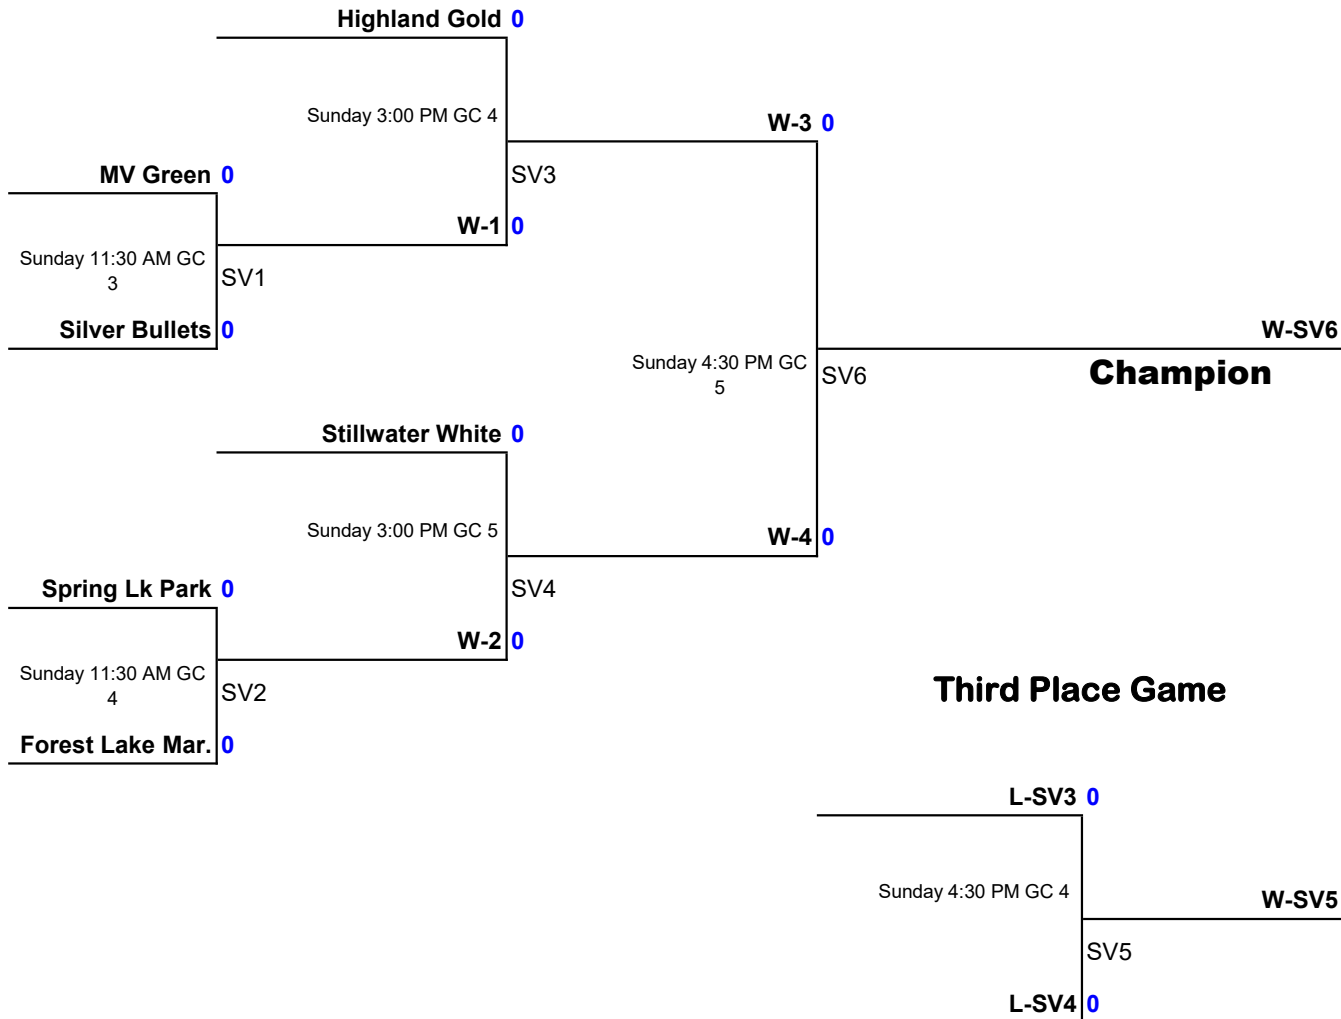

Pool 10U Gray					
10U1	<u>7</u> Polars 10U B	v	Forest Lake Maroon	<u>7</u> Saturday 8:30 AM GC 1	
10U2	<u>15</u> New Prague Black	v	Zephyr Gold	<u>0</u> Saturday 8:30 AM GC 2	
10U3	<u>0</u> Zephyr Gold	v	Polars 10U B	<u>14</u> Saturday 11:30 AM GC 1	
10U4	<u>1</u> Forest Lake Maroon	v	New Prague Black	<u>11</u> Saturday 11:30 AM GC 2	
10U5	<u>8</u> New Prague Black	v	Polars 10U B	<u>8</u> Saturday 4:00 PM GC 4	
10U6	<u>3</u> Zephyr Gold	v	Forest Lake Maroon	<u>6</u> Saturday 4:00 PM GC 5	

1. The top seed in each pool will advance to the Gold bracket
2. The next 3 highest seeds will advance to the Gold bracket
3. The subsequent top 6 seeds will go to the Silver bracket
4. The remaining 6 teams will go to the Bronze bracket.

10U GOLD

Pride in the Pack 10U Gold Bracket
 Grey Cloud Elementary, Cottage Grove, MN
 June 7-9, 2019
 Bracket updated: 6/4/19

10U SILVER

Pride in the Pack 10U Silver Bracket
Grey Cloud Elementary, Cottage Grove, MN

June 7-9, 2019

Bracket updated: 6/4/19

10U BRONZE

Pride in the Pack 10U Bronze Bracket
Grey Cloud Elementary, Cottage Grove, MN

June 7-9, 2019

Bracket updated: 6/4/19