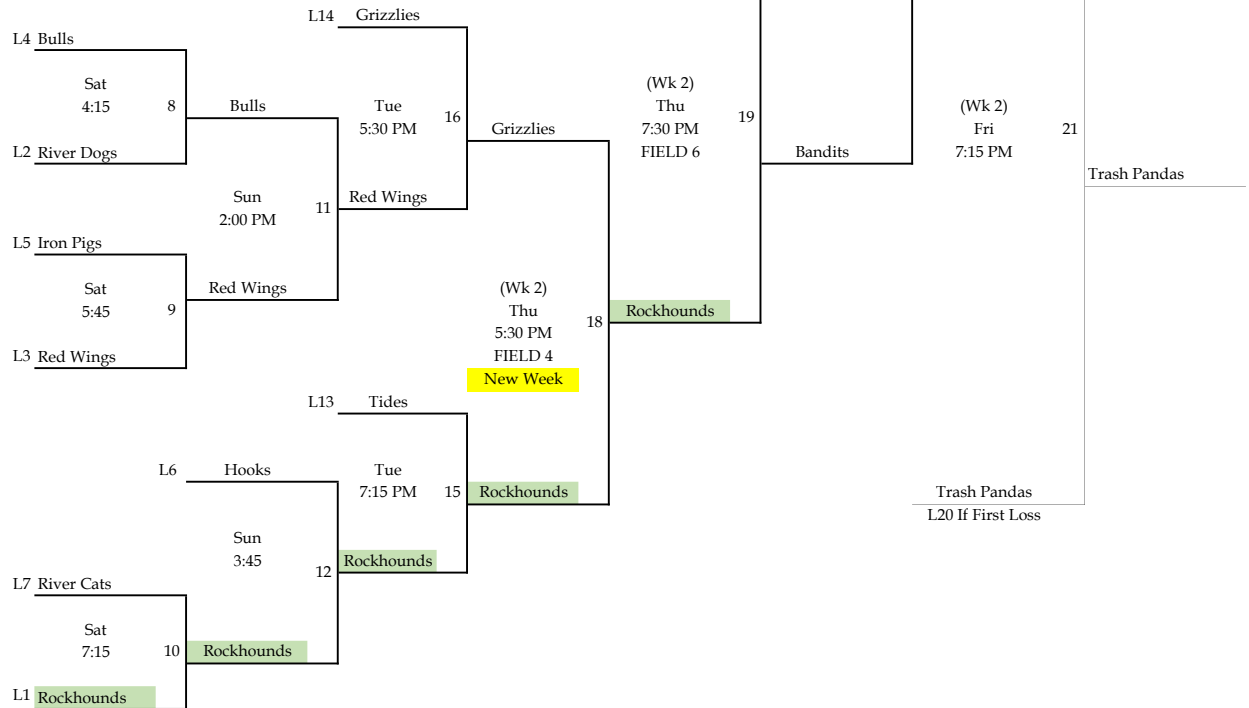

Loser's Bracket

Games by Week

	Week 1 Games	If no 2nd Loss	Week 2 Games	Max Week 2
1 Trash Pandas	3		2	2
2 Grizzlies	3		1	4
3 River Bandits	3		3	3
4 Tides	3			
5 Bulls	3	4		
6 River Cats	3	5		
7 Hooks	3	4		
8 Iron Pigs	3	5		
9 Rockhounds	4		2	4
10 Red Wings	4			
11 River Dogs	2	4		