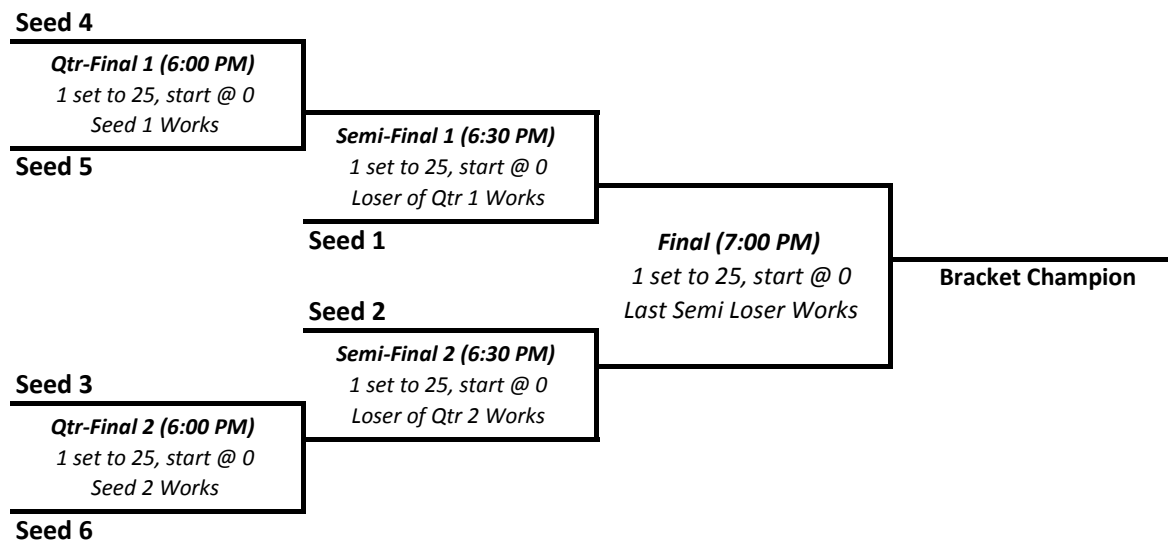

There will be NO TIEBREAKER GAMES! All ties will be broken Head to Head, (Record and points), and Point Ratio in pool. **

2 - 21 point sets (2 sets to 25 points starting at 4-4)

27 point cap!

PLAYOFF BRACKETS

2 Playoff Brackets

6 teams each

Best overall record!

Gold (Top 6)
1st Overall
2nd Overall
3rd Overall
4th Overall
5th Overall
6th Overall

Silver (Next 6)
7th Overall
8th Overall
9th Overall
10th Overall
11th Overall
12th Overall

1 - 25 point set for 1/4, semi, and final

Max of 3 playoff sets

Max total 15 sets for the day

	Court 1	Court 3	Court 4	Court 5
6:00pm	Silver 1/4 (1)	Silver 1/4 (2)	Gold 1/4 (1)	Gold 1/4 (2)
6:30pm	Silver Semi (1)	Silver Semi (2)	Gold Semi (1)	Gold Semi (2)
7:00pm	Silver Final	Gold Final	Gold Final	Gold Final