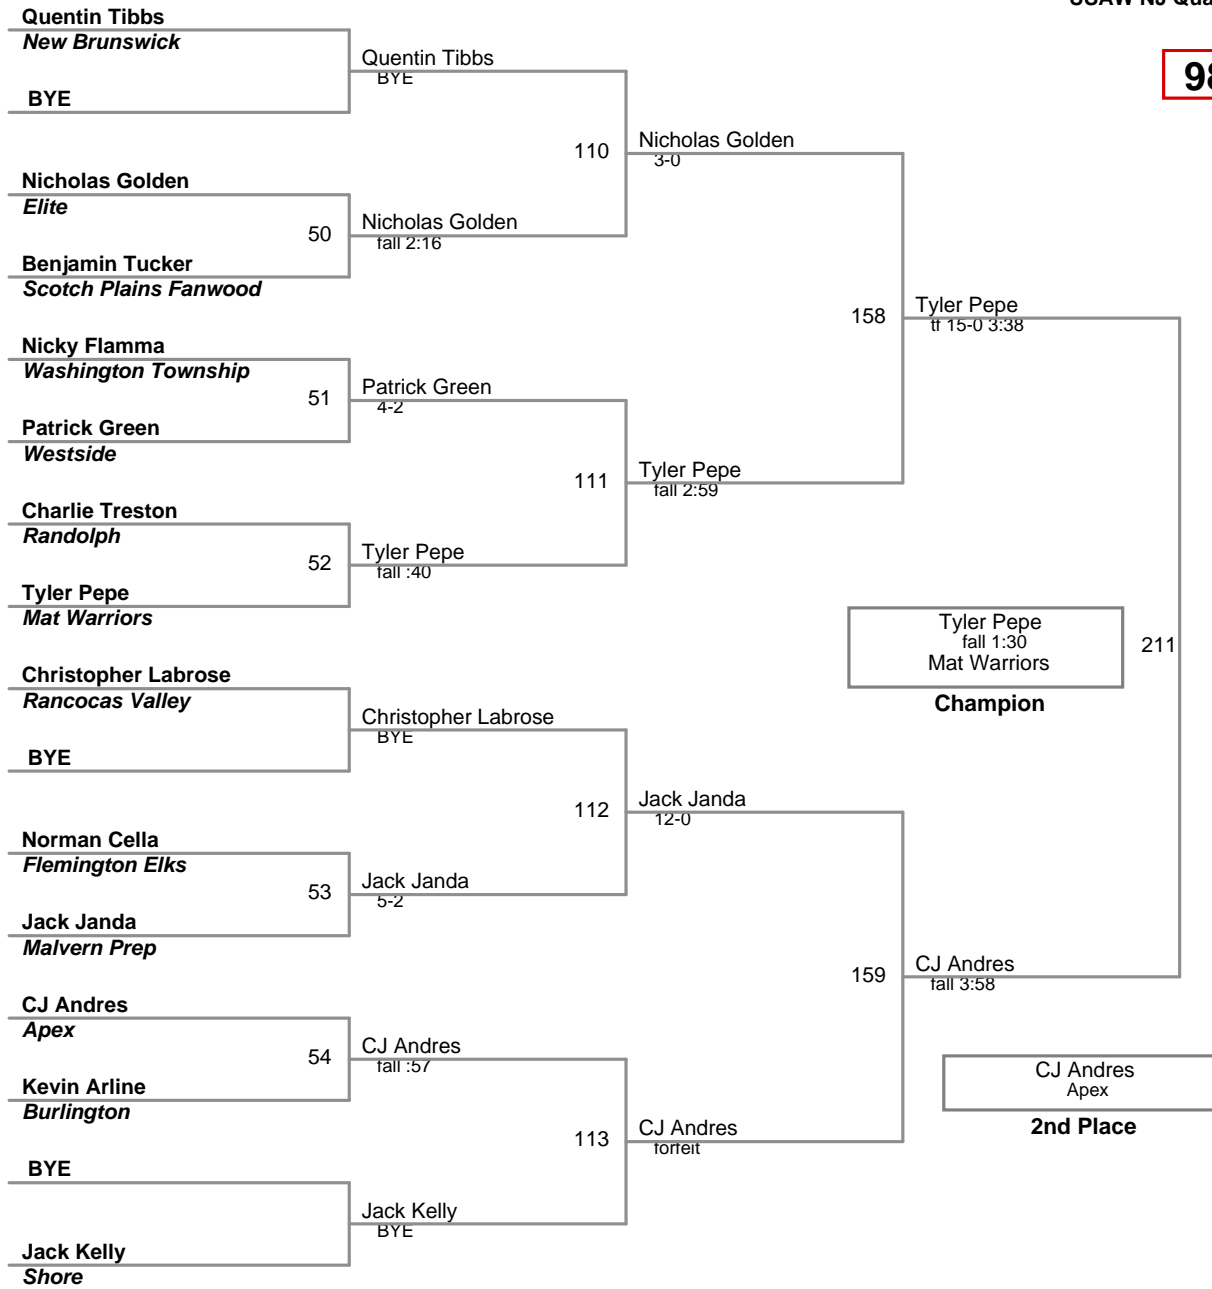

USAW NJ Qualifier Northern Burlin
Junior

98 Lbs