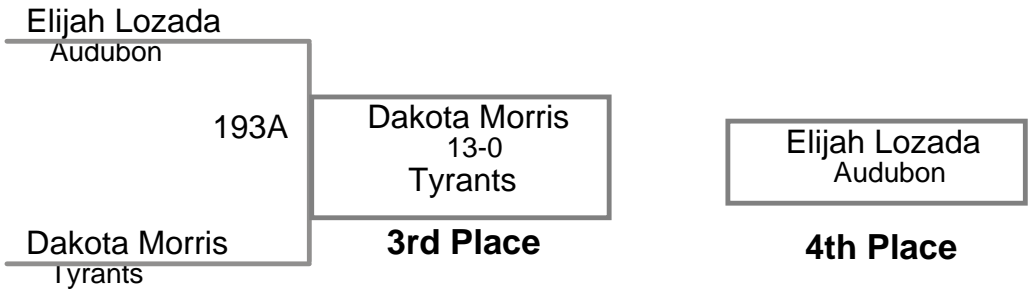

USAW NJ Qualifier Northern Burlin
Novice

85 Lbs