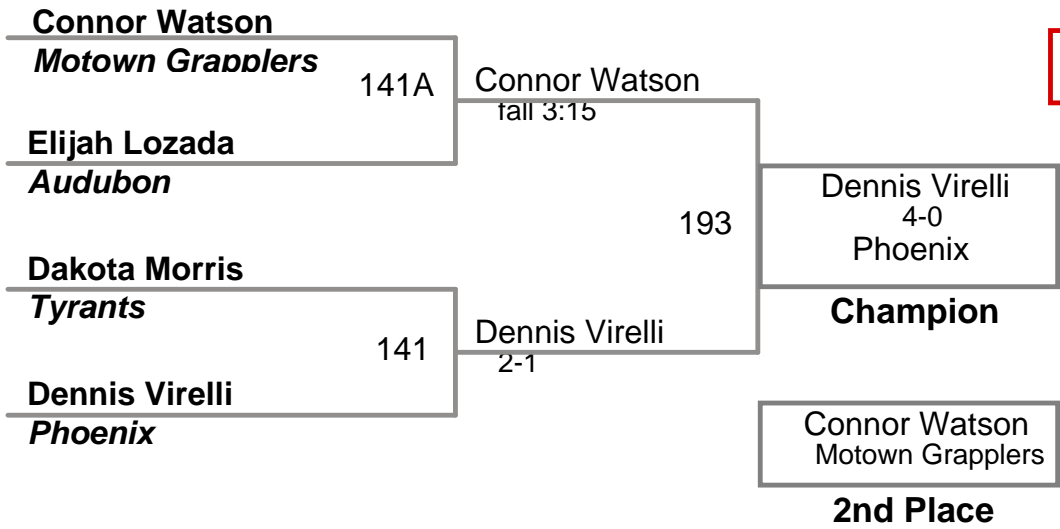

USAW NJ Qualifier Northern Burlin
Novice

85 Lbs