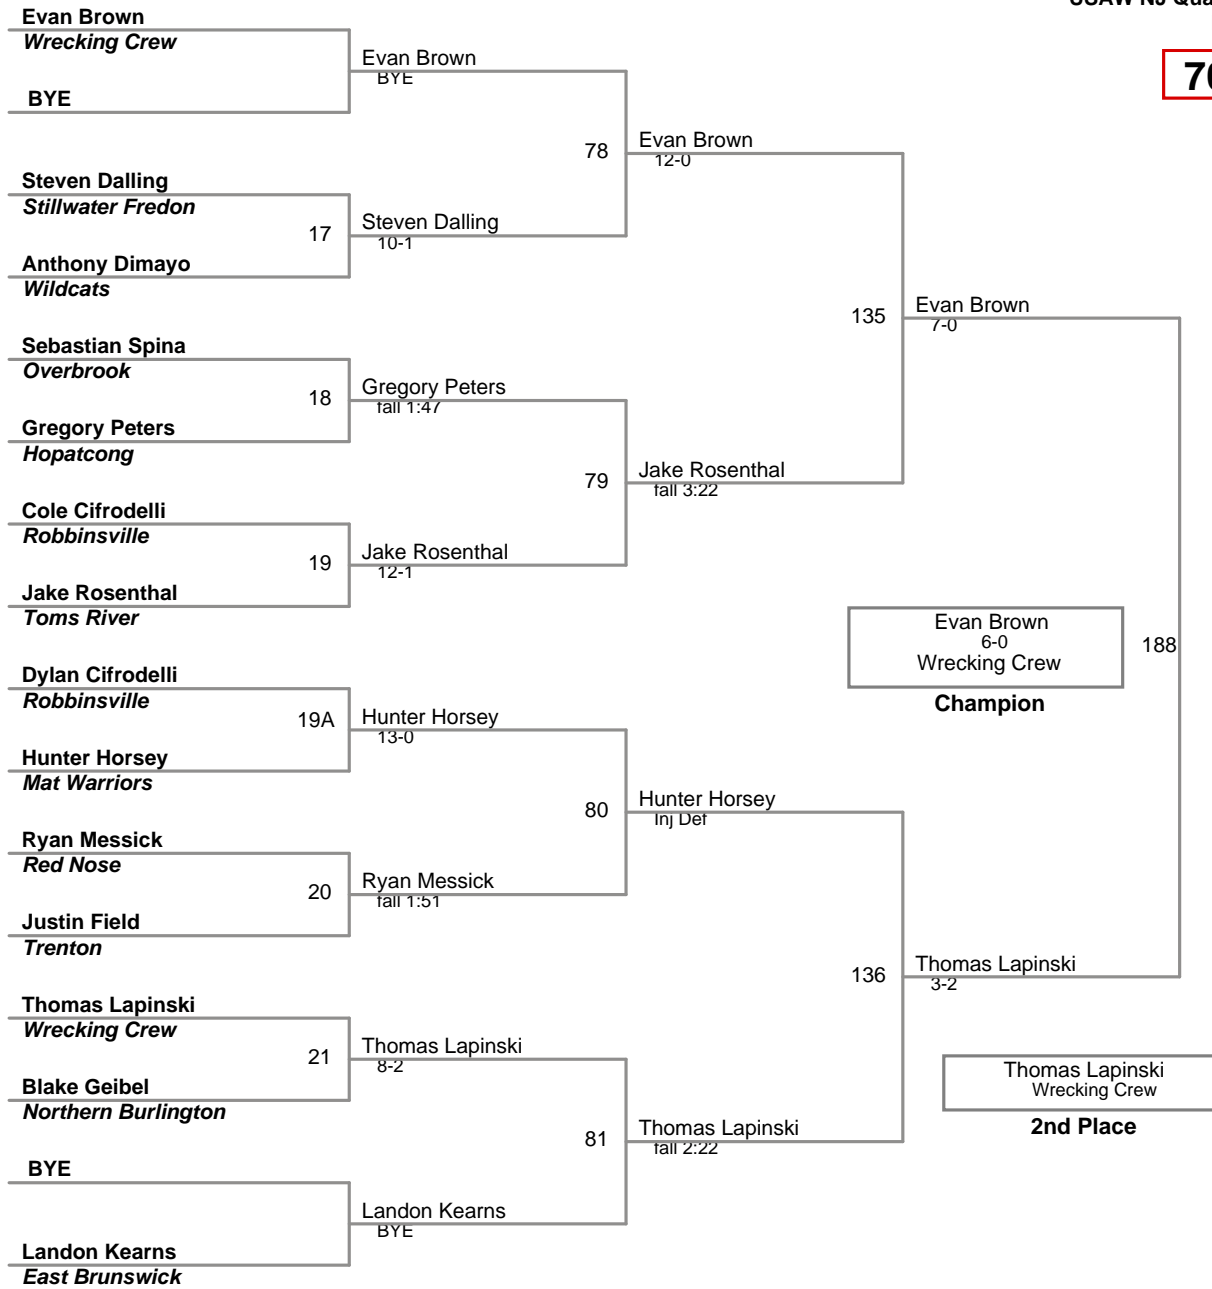

USAW NJ Qualifier Northern Burlin
Novice

60 Lbs

USAW NJ Qualifier Northern Burlin
Novice

65 Lbs

USAW NJ Qualifier Northern Burlin
Novice

70 Lbs

USAW NJ Qualifier Northern Burlin
Novice

75 Lbs