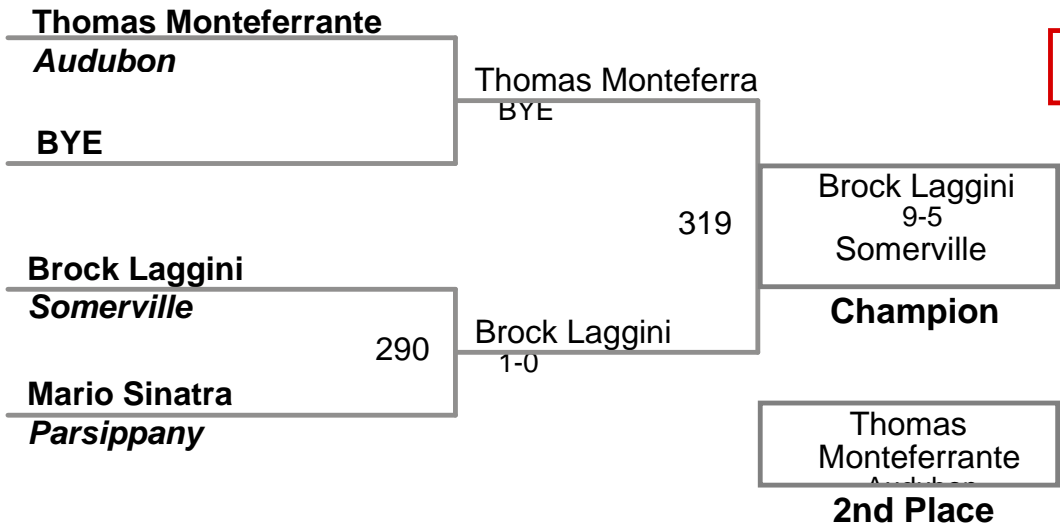

USAW NJ Qualifier Northern Burlin
HS Cadet

94 Lbs