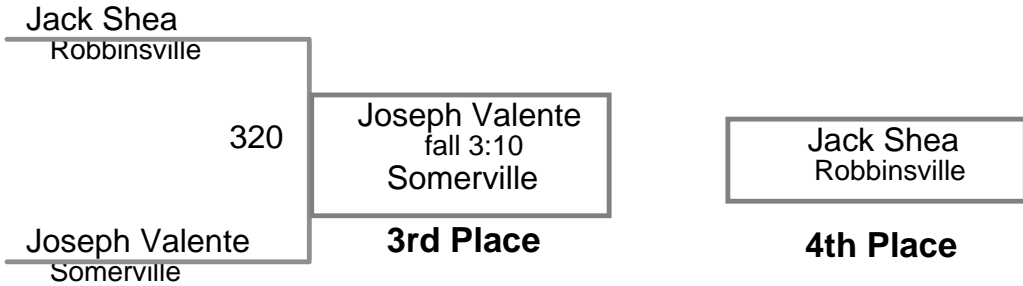

USAW NJ Qualifier Northern Burlin
HS Cadet

120 Lbs