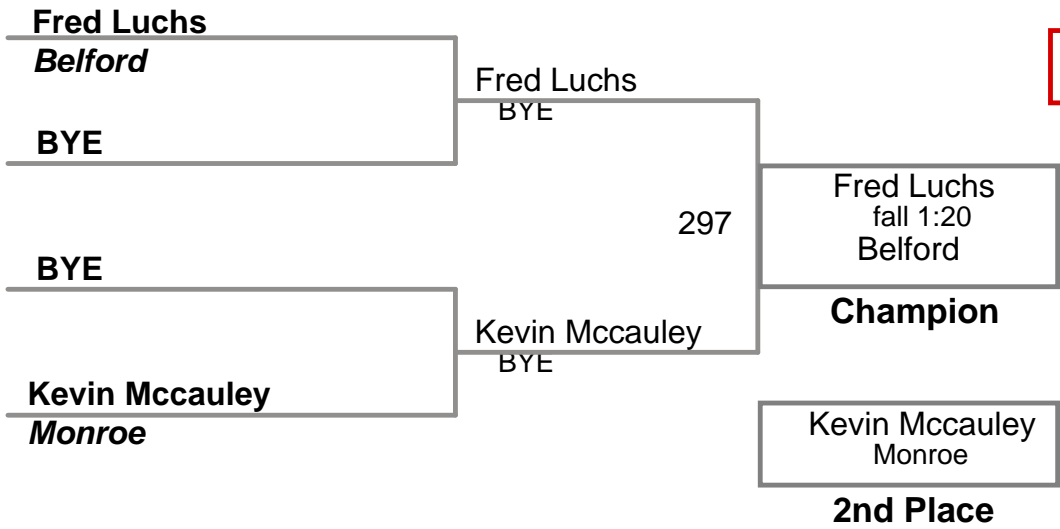

USAW NJ Qualifier Northern Burlin
Intermediate

80 Lbs