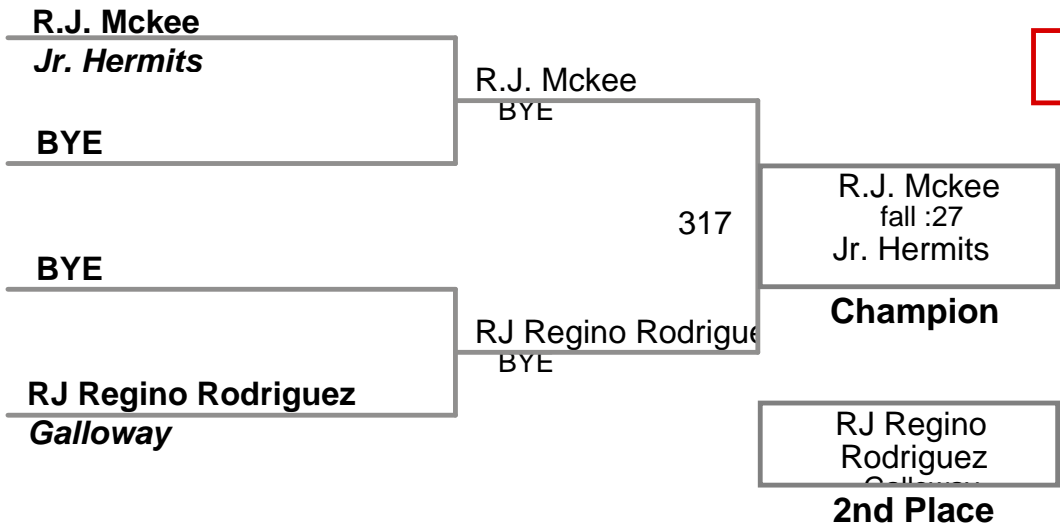

USAW NJ Qualifier Northern Burlin
Intermediate

175 Lbs