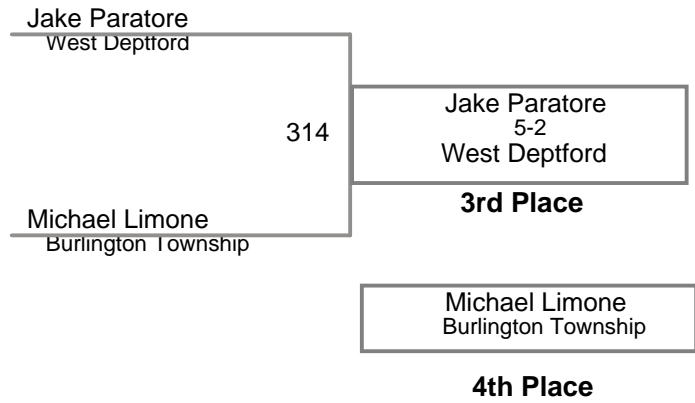

128 Lbs

USAW NJ Qualifier Northern Burlin
Intermediate

136 Lbs

USAW NJ Qualifier Northern Burlin
Intermediate

144 Lbs

USAW NJ Qualifier Northern Burlin
Intermediate

152 Lbs

USAW NJ Qualifier Northern Burlin
Intermediate