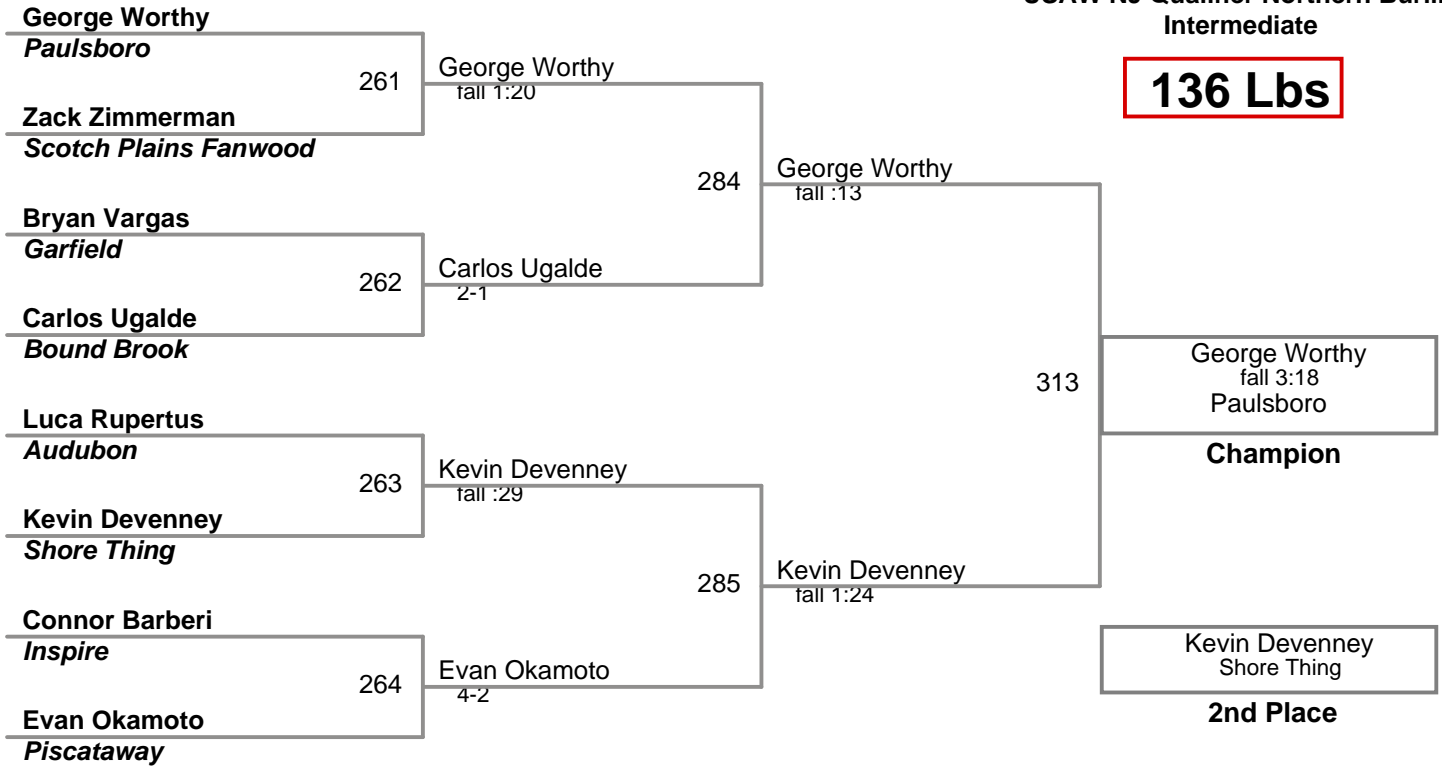

USAW NJ Qualifier Northern Burlin
Intermediate

136 Lbs