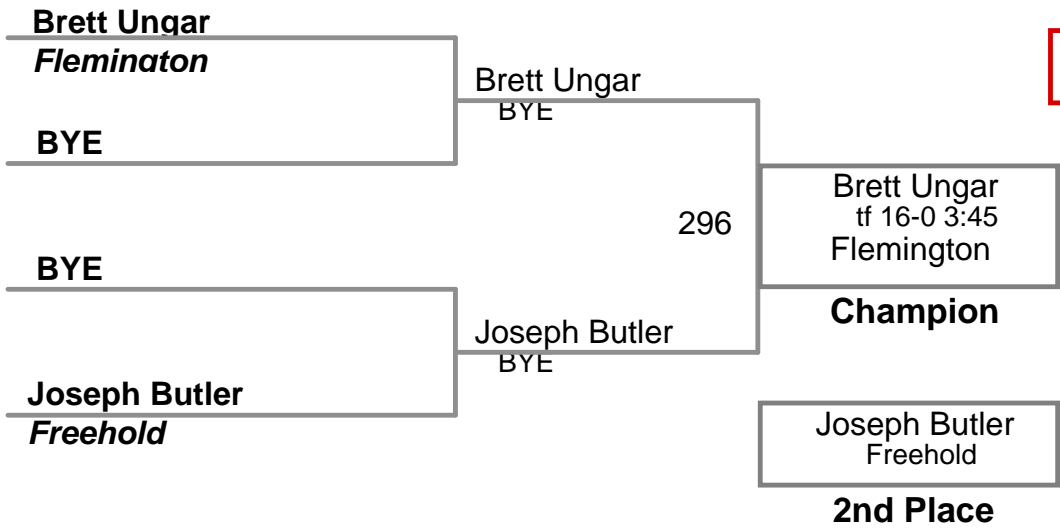

USAW NJ Qualifier Northern Burlin
Junior

160 Lbs

USAW NJ Qualifier Northern Burlin
Junior

185 Lbs

USAW NJ Qualifier Northern Burlin
Junior

220 Lbs

USAW NJ Qualifier Northern Burlin
Intermediate

75 Lbs