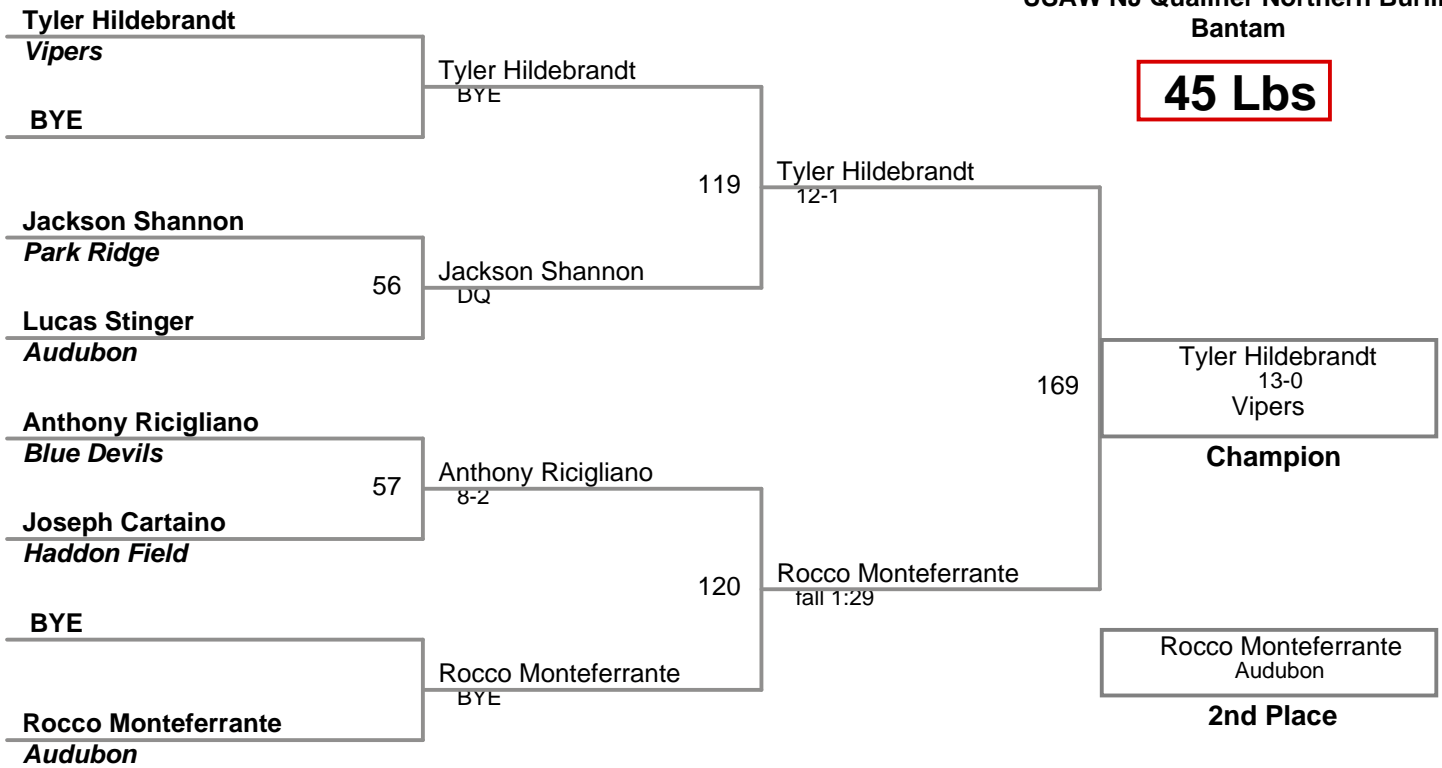

USAW NJ Qualifier Northern Burlin
Bantam

45 Lbs

USAW NJ Qualifier Northern Burlin

Bantam

50 Lbs

USAW NJ Qualifier Northern Burlin
Bantam

55 Lbs

USAW NJ Qualifier Northern Burlin
Bantam