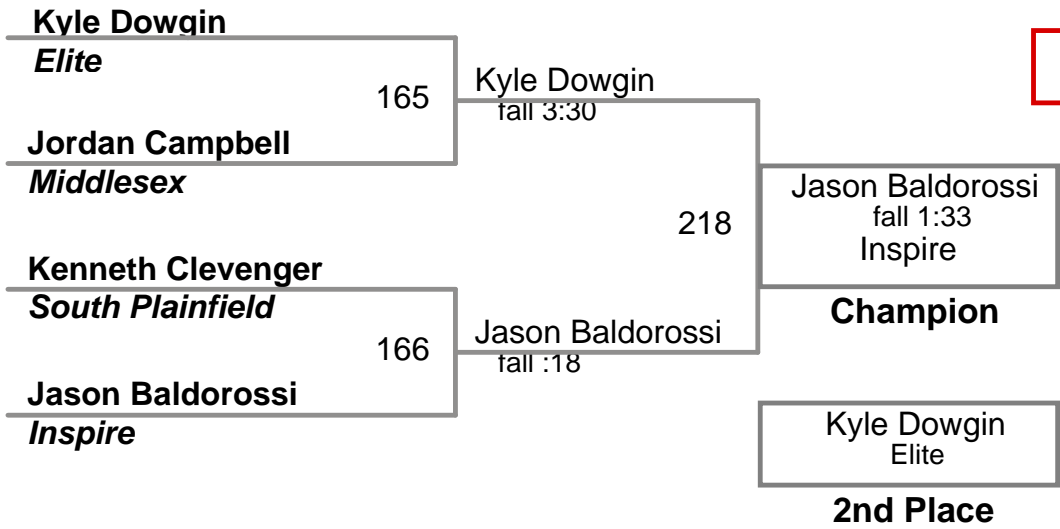

USAW NJ Qualifier Northern Burlin
Junior

128 Lbs