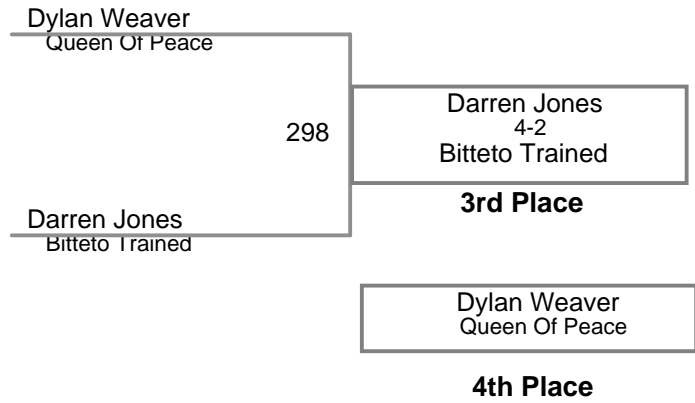

USAW NJ Qualifier Northern Burlin
Intermediate

85 Lbs