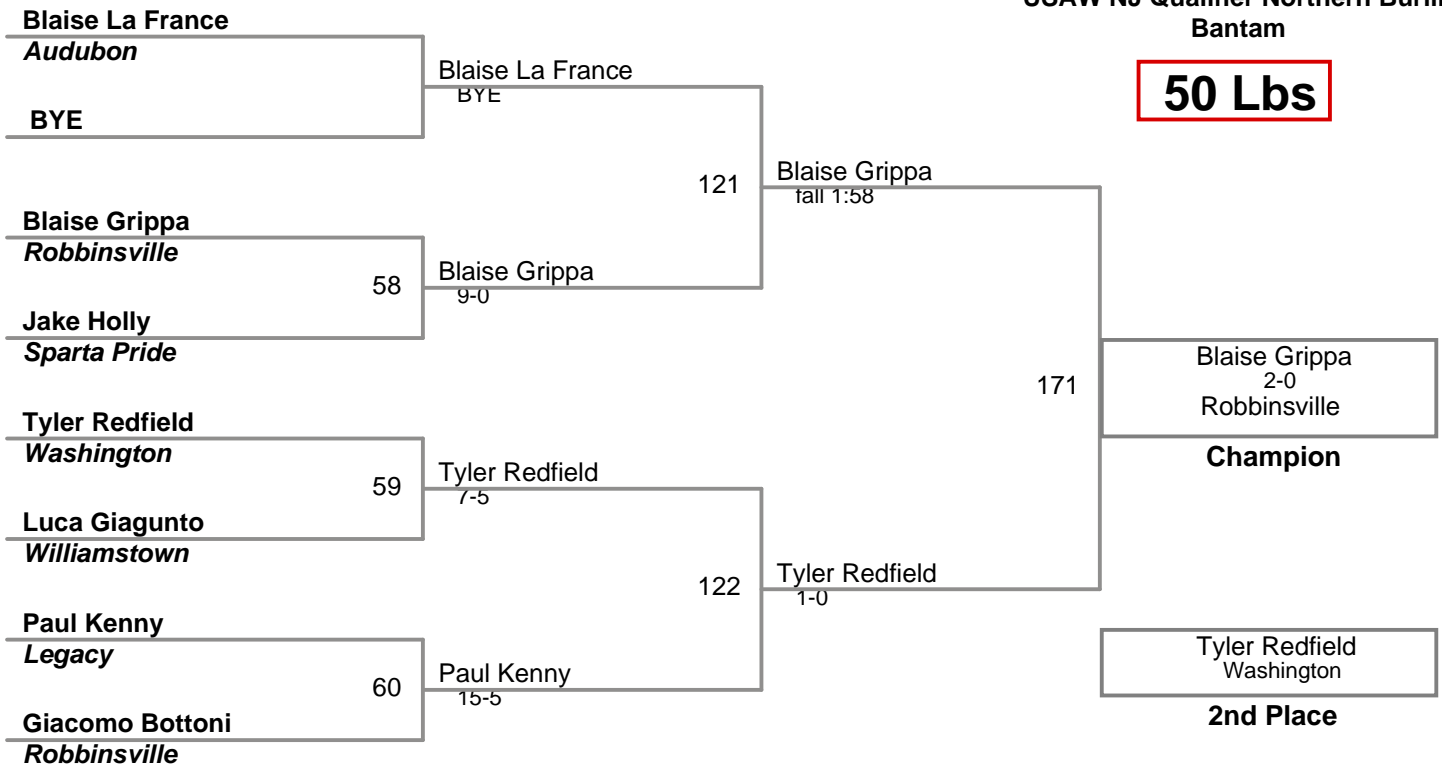

USAW NJ Qualifier Northern Burlin
Bantam

45 Lbs

USAW NJ Qualifier Northern Burlin

Bantam

50 Lbs

USAW NJ Qualifier Northern Burlin
Bantam

55 Lbs

USAW NJ Qualifier Northern Burlin
Bantam