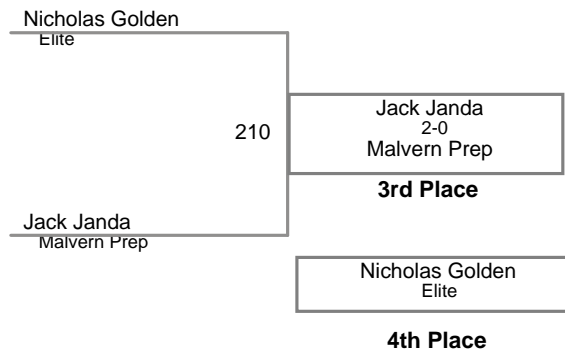

USAW NJ Qualifier Northern Burlin
Junior

98 Lbs