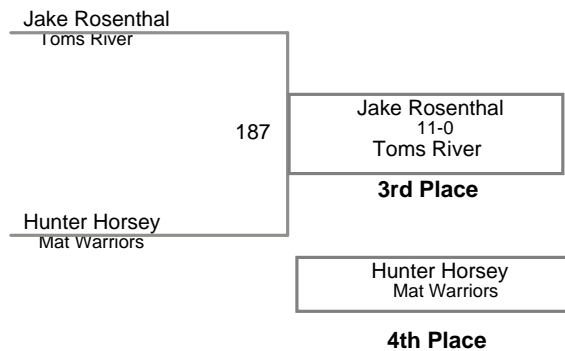

USAW NJ Qualifier Northern Burlin
Novice

60 Lbs

USAW NJ Qualifier Northern Burlin
Novice

65 Lbs

USAW NJ Qualifier Northern Burlin
Novice

70 Lbs

USAW NJ Qualifier Northern Burlin
Novice

75 Lbs