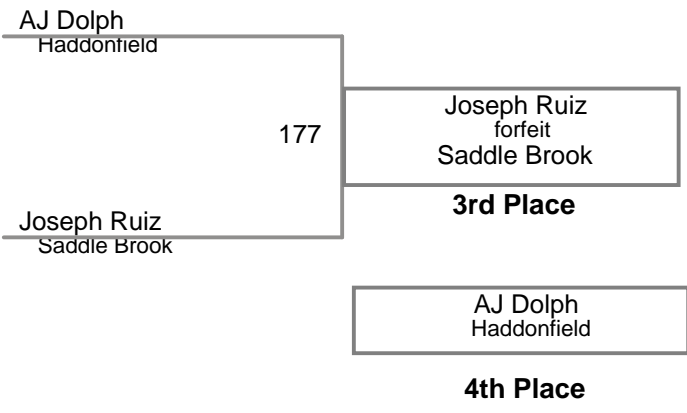

60 Lbs

USAW NJ Qualifier Northern Burlin
Bantam

65 Lbs

USAW NJ Qualifier Northern Burlin

Bantam

70 Lbs

USAW NJ Qualifier Northern Burlin
Bantam

75 Lbs