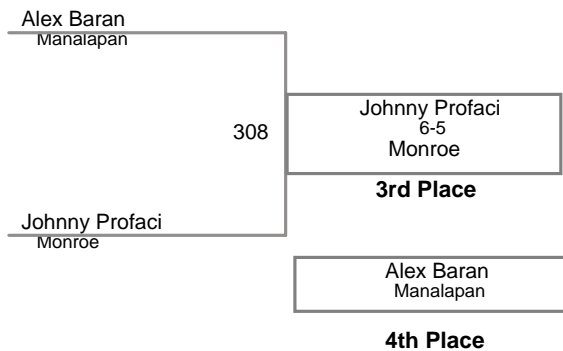

98 Lbs

USAW NJ Qualifier Northern Burlin
Intermediate

105 Lbs

USAW NJ Qualifier Northern Burlin
Intermediate

112 Lbs

USAW NJ Qualifier Northern Burlin
Intermediate

120 Lbs

USAW NJ Qualifier Northern Burlin
Intermediate