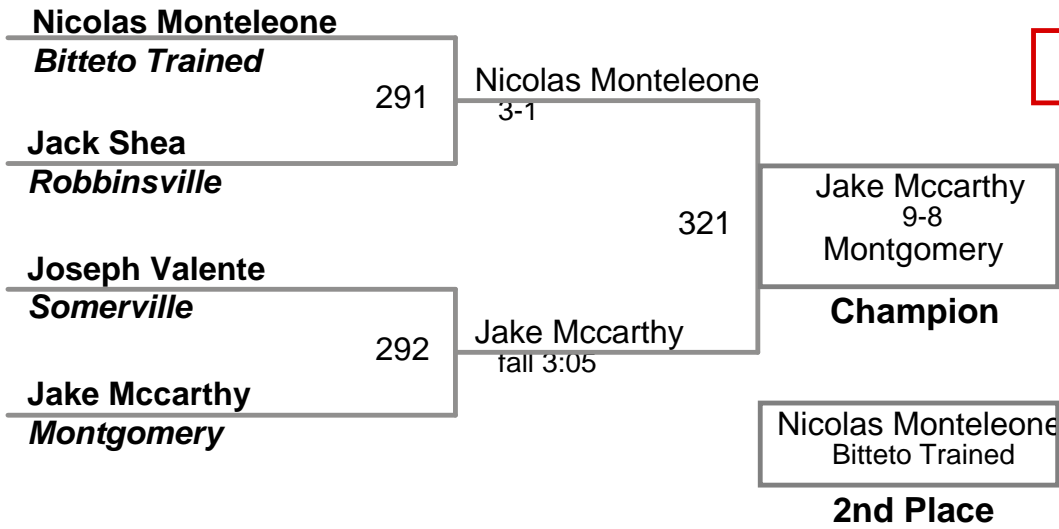

USAW NJ Qualifier Northern Burlin
HS Cadet

120 Lbs