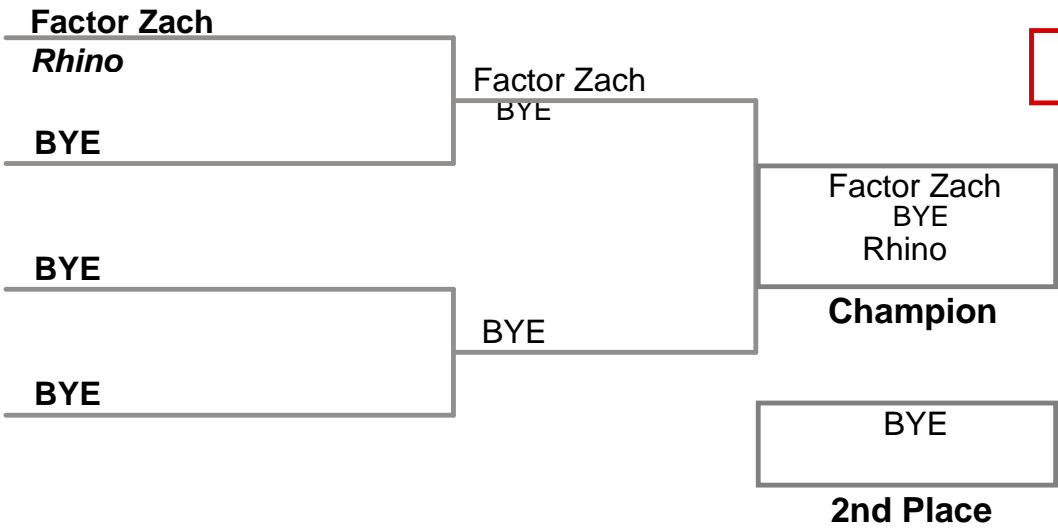

USAW NJ Qualifier Northern Burlin
Novice

100 Lbs

USAW NJ Qualifier Northern Burlin
Novice

110 Lbs

USAW NJ Qualifier Northern Burlin
Novice

145 Lbs

USAW NJ Qualifier Northern Burlin
Junior

65 Lbs