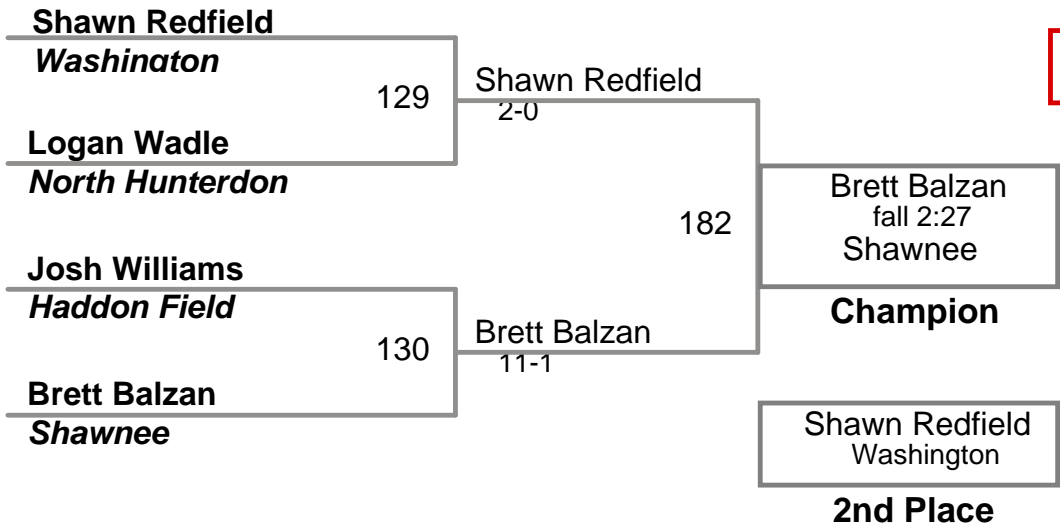

USAW NJ Qualifier Northern Burlin
Bantam

80 Lbs

USAW NJ Qualifier Northern Burlin
Bantam

95 Lbs

USAW NJ Qualifier Northern Burlin
Novice

50 Lbs

USAW NJ Qualifier Northern Burlin
Novice

55 Lbs