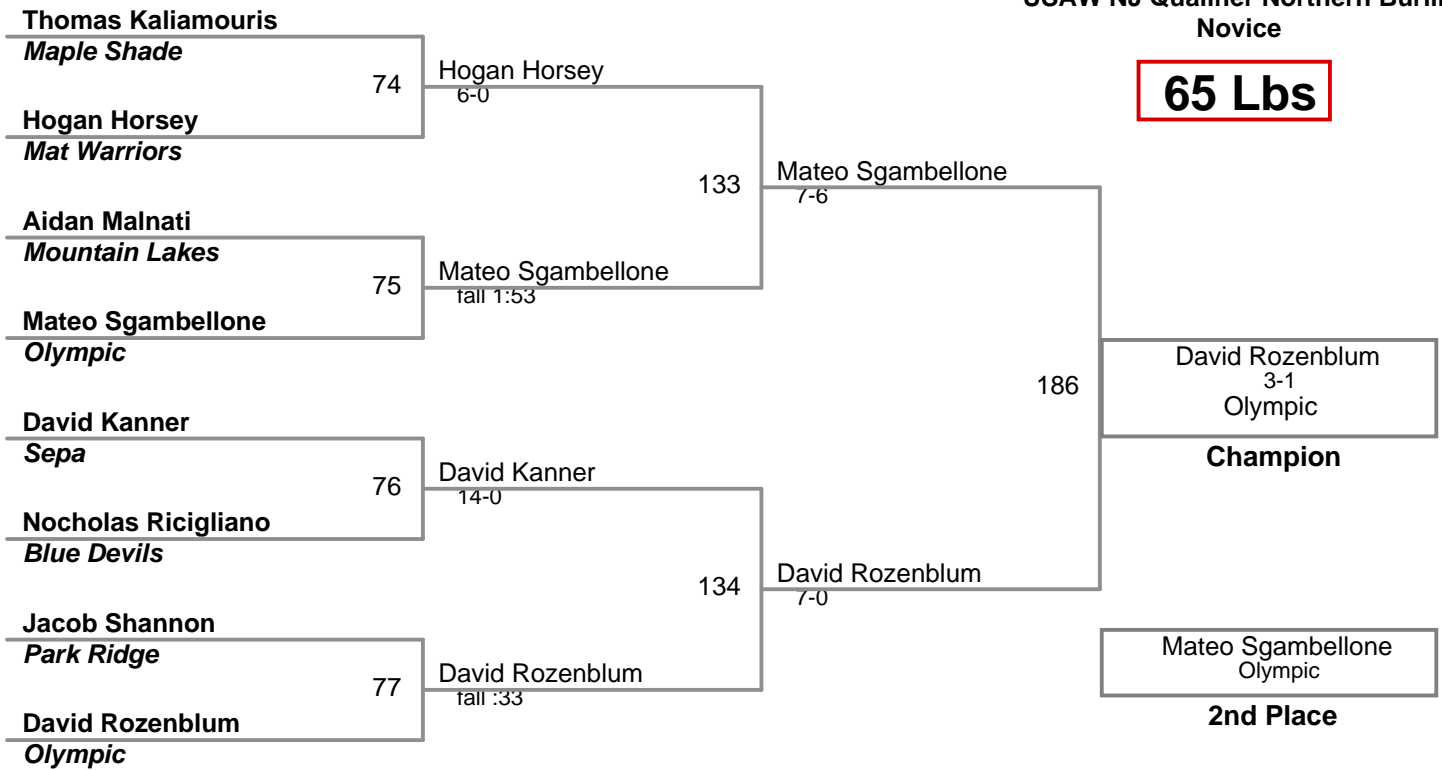

USAW NJ Qualifier Northern Burlin
Novice

65 Lbs