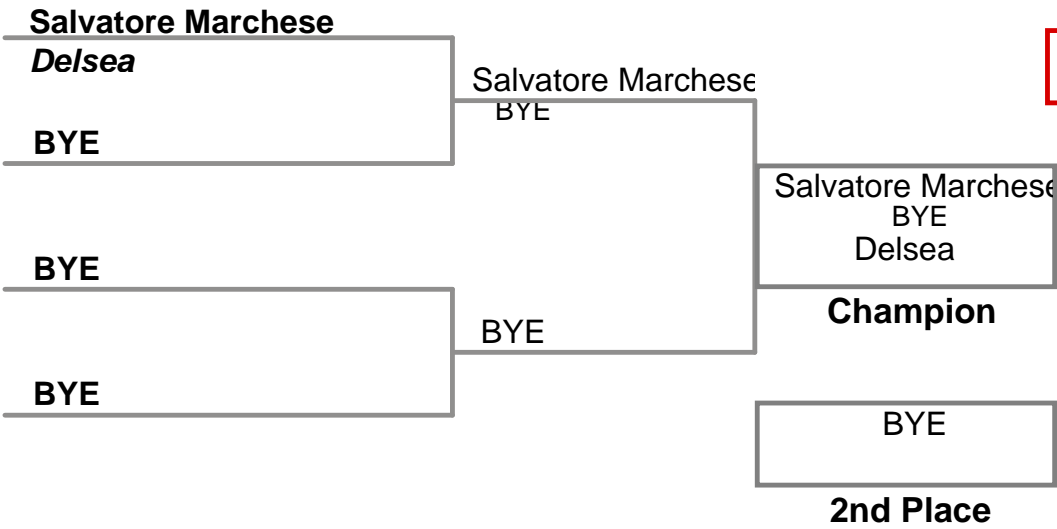

60 Lbs

USAW NJ Qualifier Northern Burlin
Bantam

65 Lbs

USAW NJ Qualifier Northern Burlin

Bantam

70 Lbs

USAW NJ Qualifier Northern Burlin
Bantam

75 Lbs