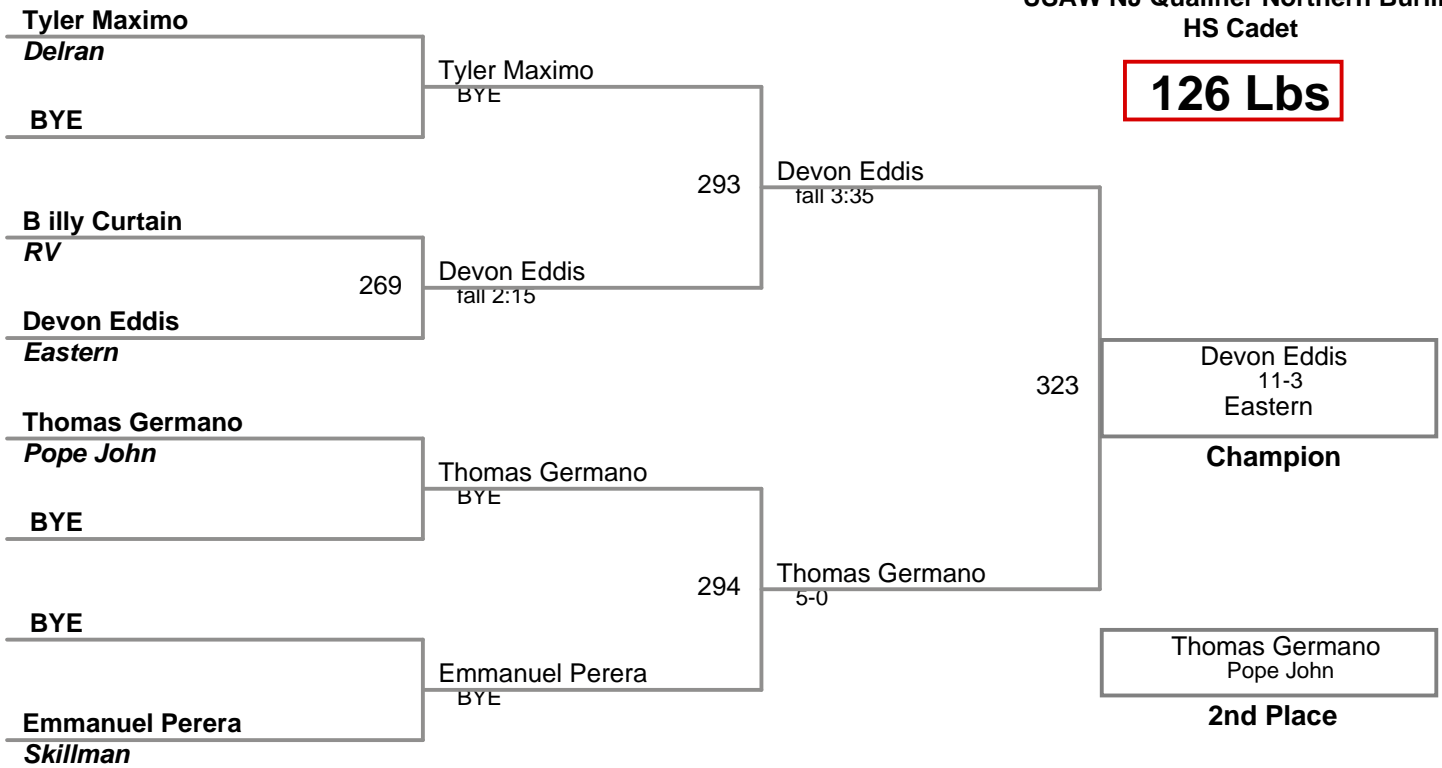

USAW NJ Qualifier Northern Burlin
HS Cadet

126 Lbs