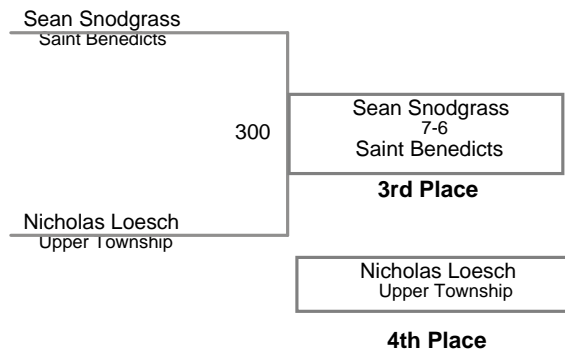

USAW NJ Qualifier Northern Burlin
Intermediate

80 Lbs

USAW NJ Qualifier Northern Burlin
Intermediate

85 Lbs

USAW NJ Qualifier Northern Burlin
Intermediate

91 Lbs

USAW NJ Qualifier Northern Burlin
Intermediate