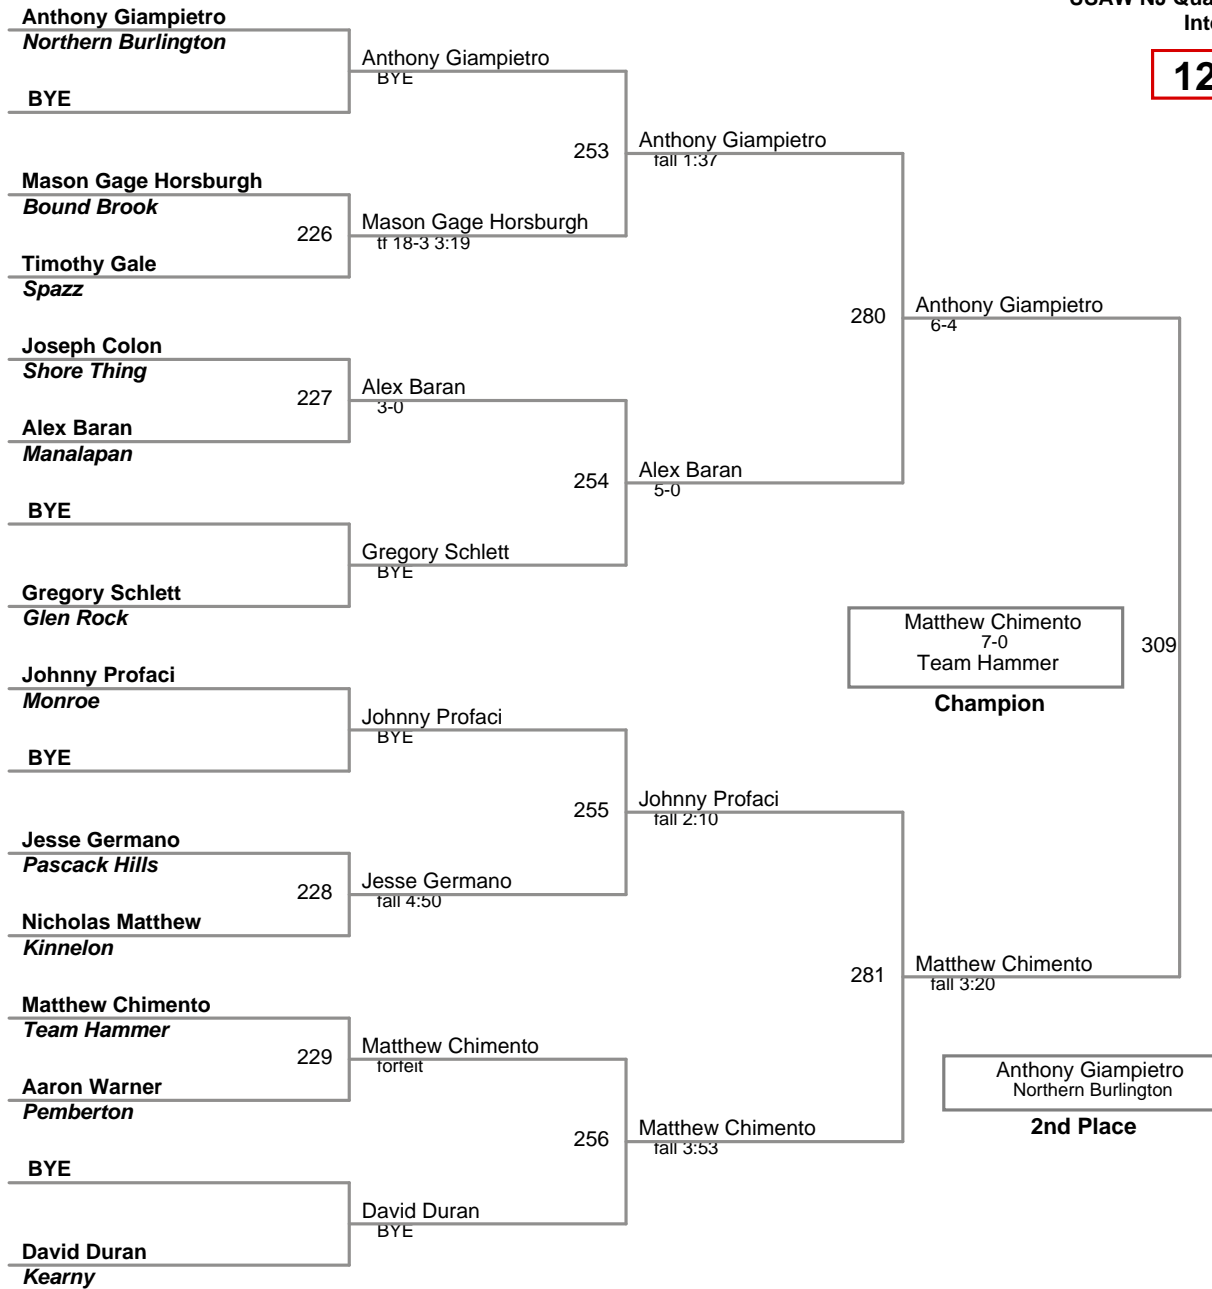

98 Lbs

USAW NJ Qualifier Northern Burlin
Intermediate

105 Lbs

USAW NJ Qualifier Northern Burlin
Intermediate

112 Lbs

USAW NJ Qualifier Northern Burlin
Intermediate

120 Lbs

USAW NJ Qualifier Northern Burlin
Intermediate