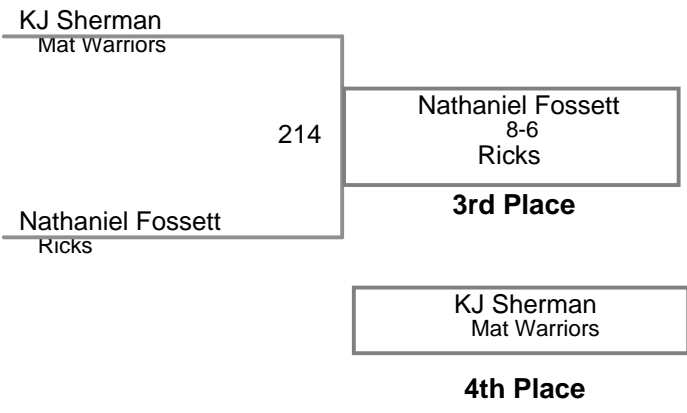

USAW NJ Qualifier Northern Burlin
Junior

91 Lbs

USAW NJ Qualifier Northern Burlin
Junior

98 Lbs

USAW NJ Qualifier Northern Burlin
Junior

105 Lbs

USAW NJ Qualifier Northern Burlin
Junior

112 Lbs