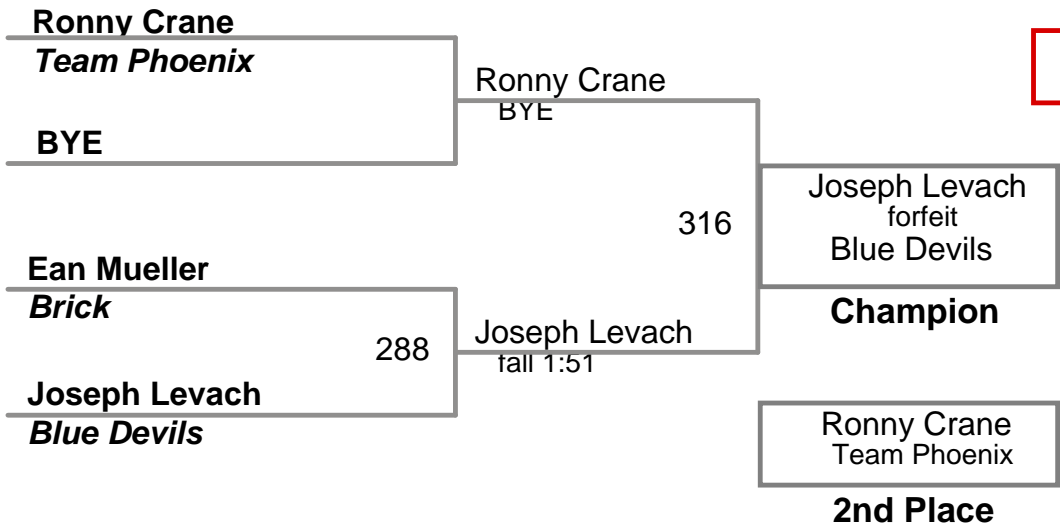

128 Lbs

USAW NJ Qualifier Northern Burlin
Intermediate

136 Lbs

USAW NJ Qualifier Northern Burlin
Intermediate

144 Lbs

USAW NJ Qualifier Northern Burlin
Intermediate

152 Lbs

USAW NJ Qualifier Northern Burlin
Intermediate