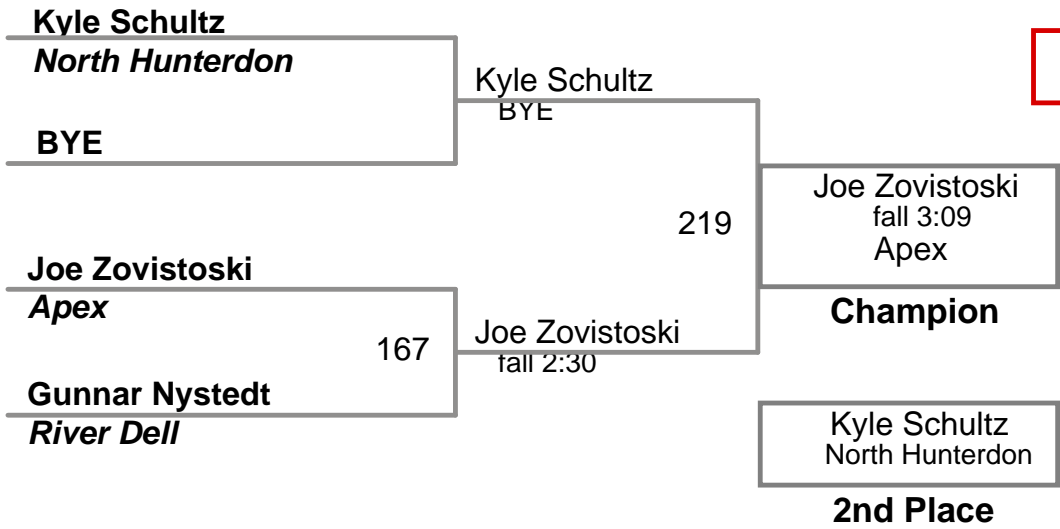

USAW NJ Qualifier Northern Burlin
Junior

120 Lbs

USAW NJ Qualifier Northern Burlin
Junior

128 Lbs

USAW NJ Qualifier Northern Burlin
Junior

136 Lbs

USAW NJ Qualifier Northern Burlin
Junior

144 Lbs