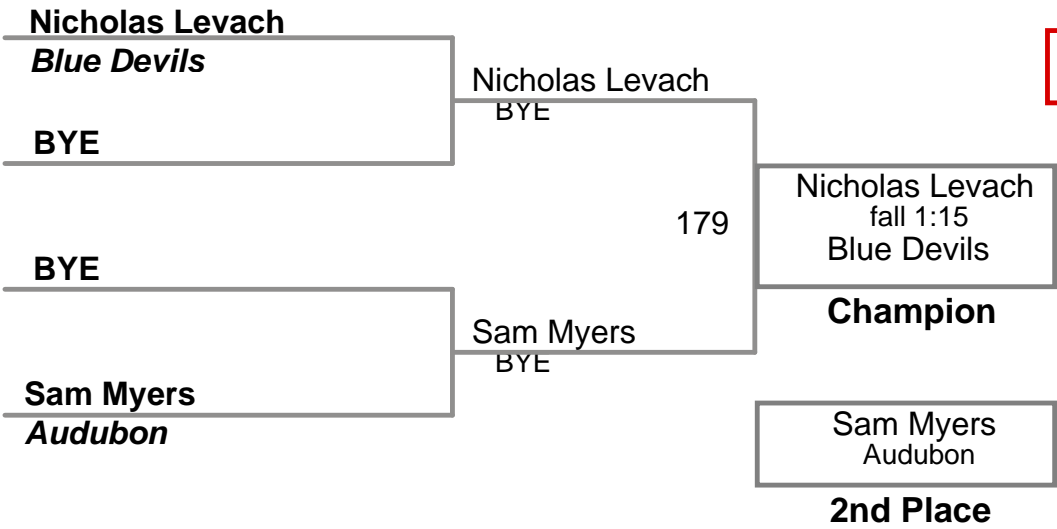

USAW NJ Qualifier Northern Burlin
Bantam

95 Lbs