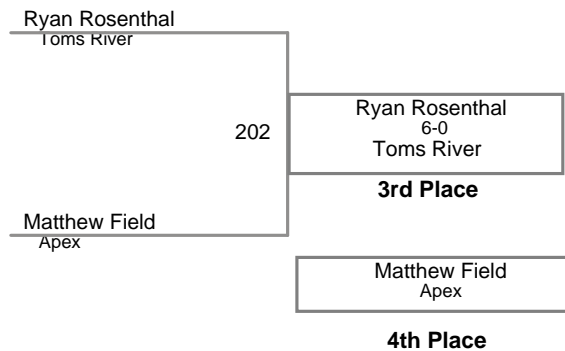

USAW NJ Qualifier Northern Burlin
Junior

75 Lbs