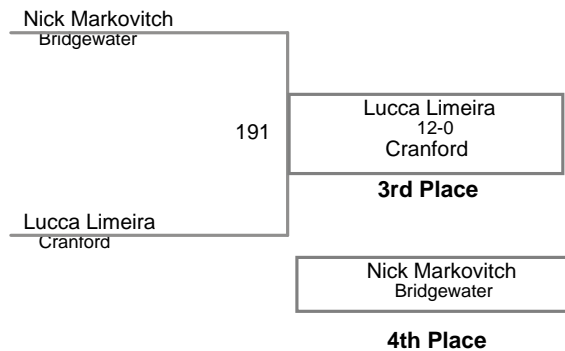

USAW NJ Qualifier Northern Burlin
Novice

80 Lbs