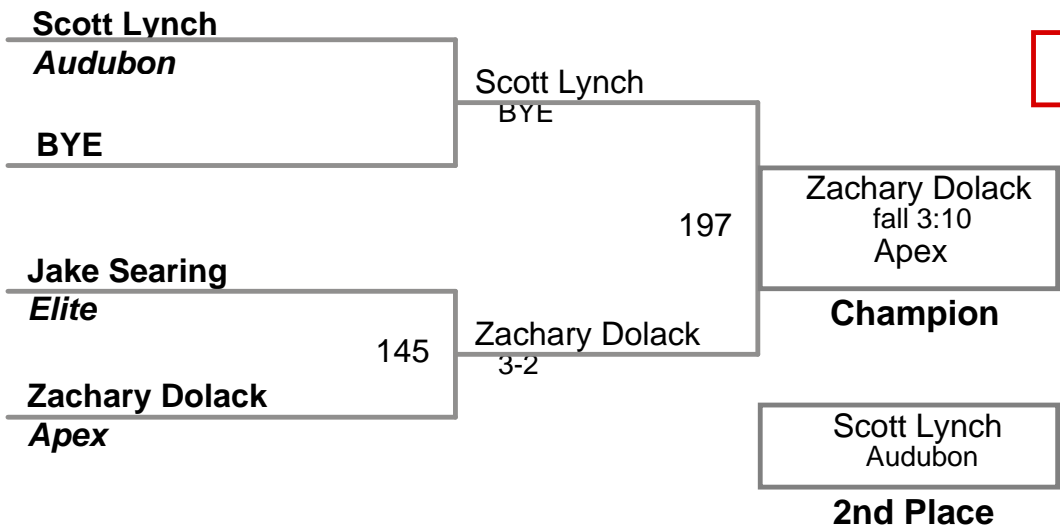

USAW NJ Qualifier Northern Burlin
Novice

110 Lbs