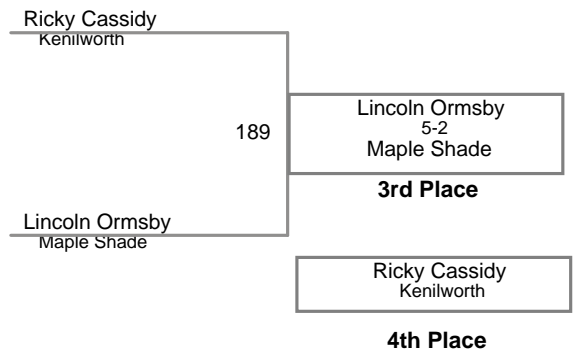

USAW NJ Qualifier Northern Burlin
Novice

60 Lbs

USAW NJ Qualifier Northern Burlin
Novice

65 Lbs

USAW NJ Qualifier Northern Burlin
Novice

70 Lbs

USAW NJ Qualifier Northern Burlin
Novice

75 Lbs