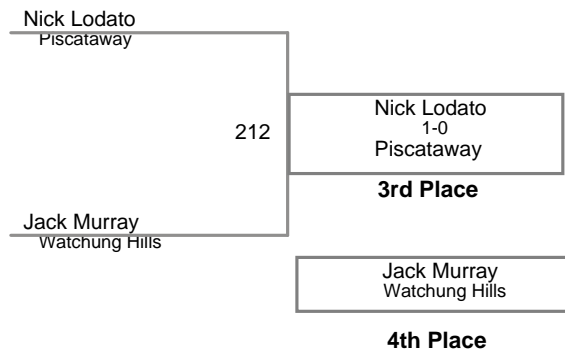

USAW NJ Qualifier Northern Burlin
Junior

91 Lbs

USAW NJ Qualifier Northern Burlin
Junior

98 Lbs

USAW NJ Qualifier Northern Burlin
Junior

105 Lbs

USAW NJ Qualifier Northern Burlin
Junior

112 Lbs