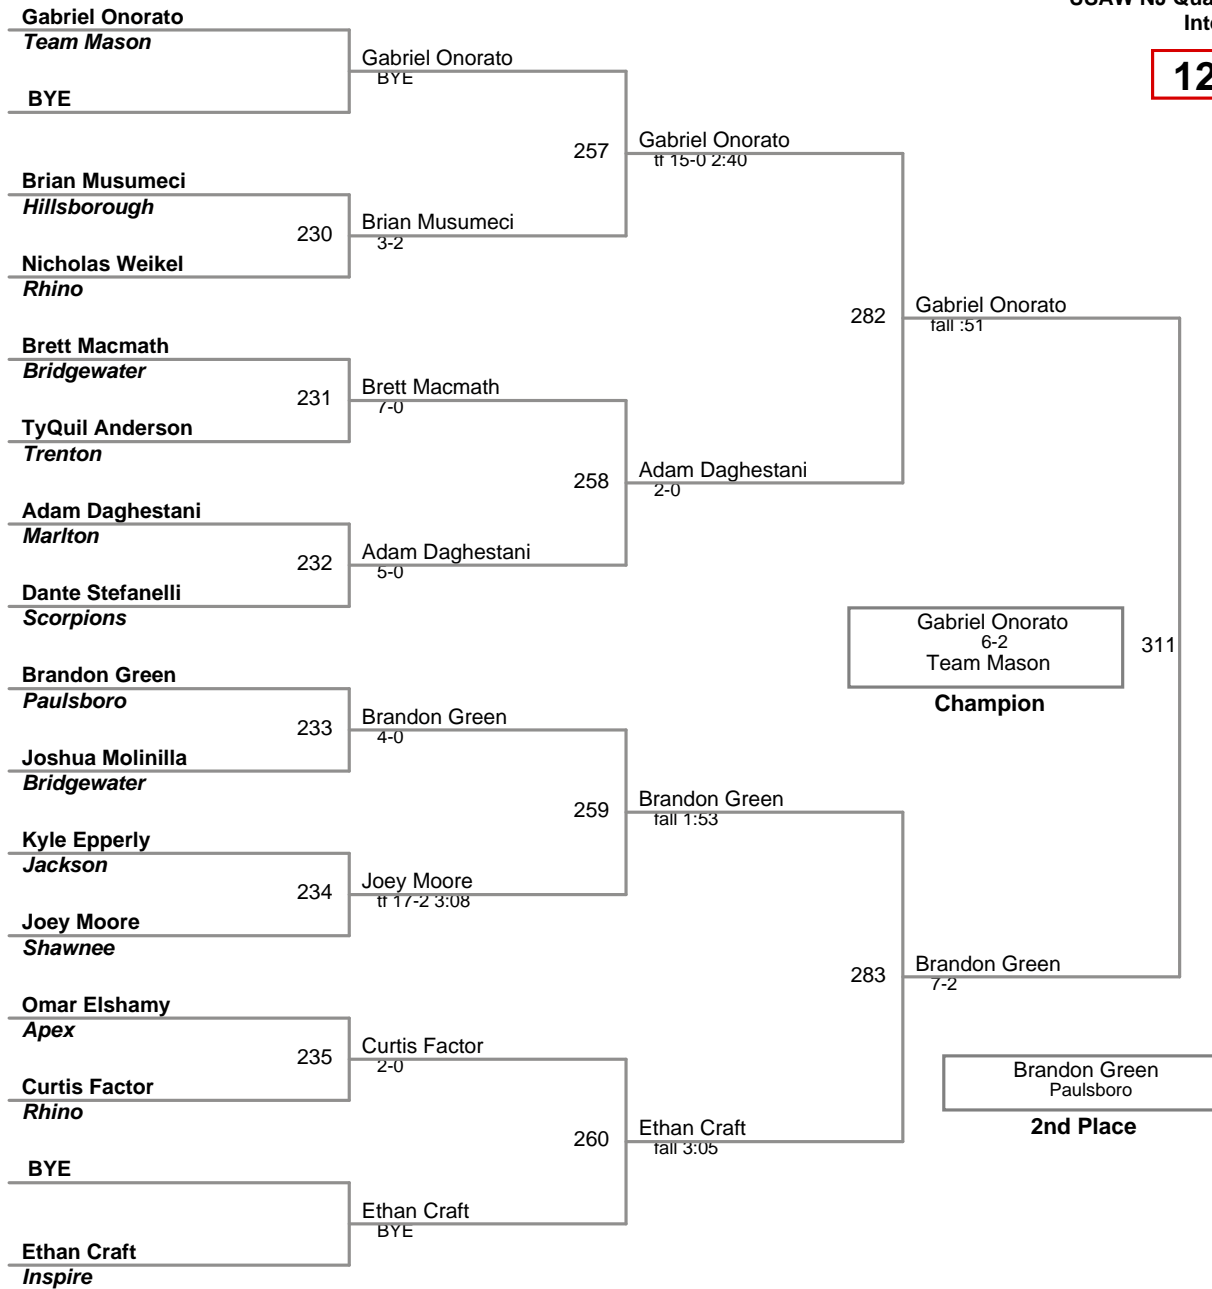

USAW NJ Qualifier Northern Burlin
Intermediate

128 Lbs