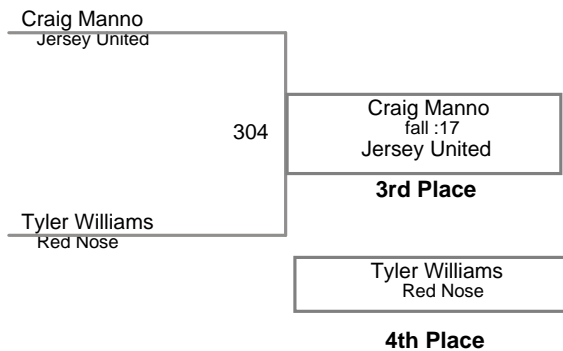

USAW NJ Qualifier Northern Burlin
Intermediate

105 Lbs