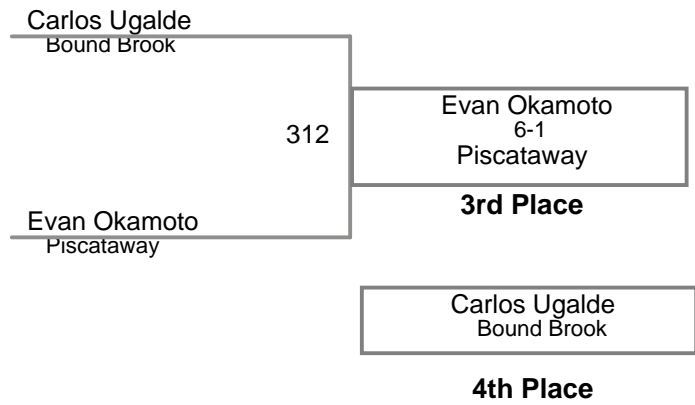

USAW NJ Qualifier Northern Burlin
Intermediate

136 Lbs