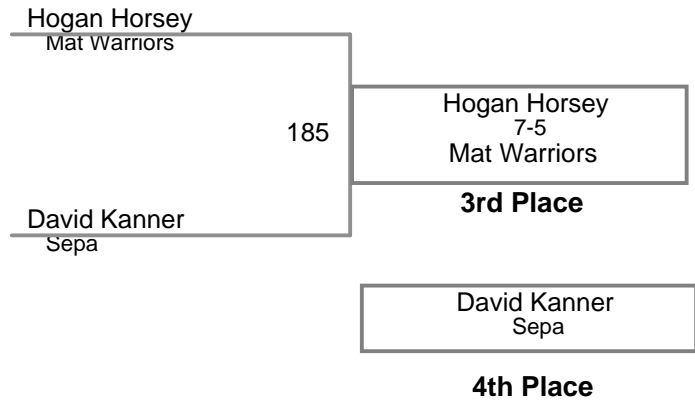

USAW NJ Qualifier Northern Burlin
Novice

65 Lbs