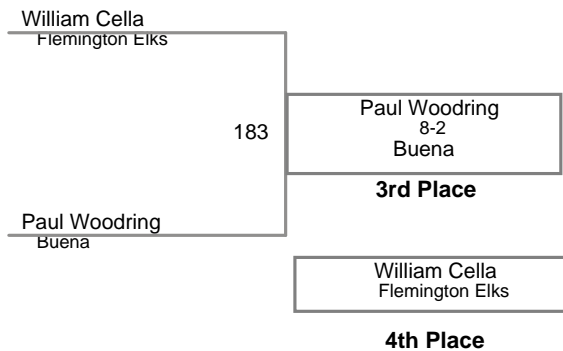

USAW NJ Qualifier Northern Burlin
Novice

60 Lbs