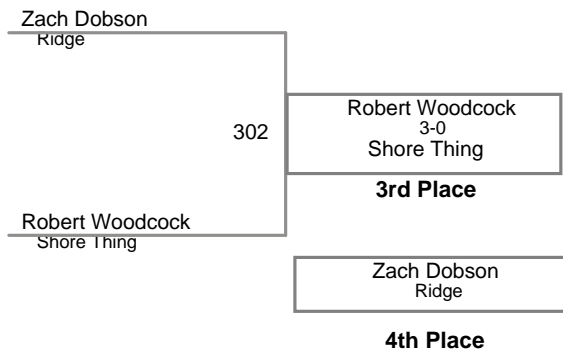

USAW NJ Qualifier Northern Burlin
Intermediate

98 Lbs