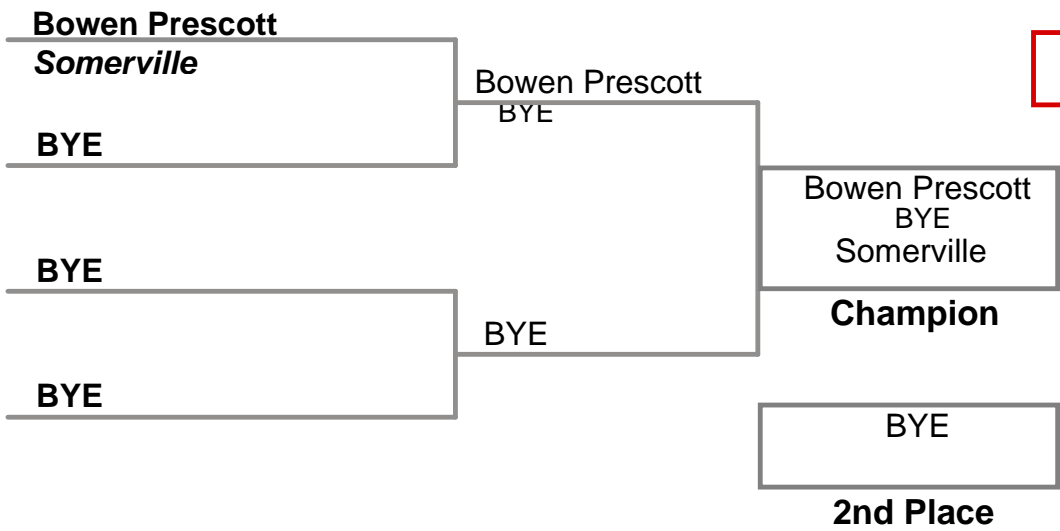

USAW NJ Qualifier Northern Burlin
HS Cadet

132 Lbs