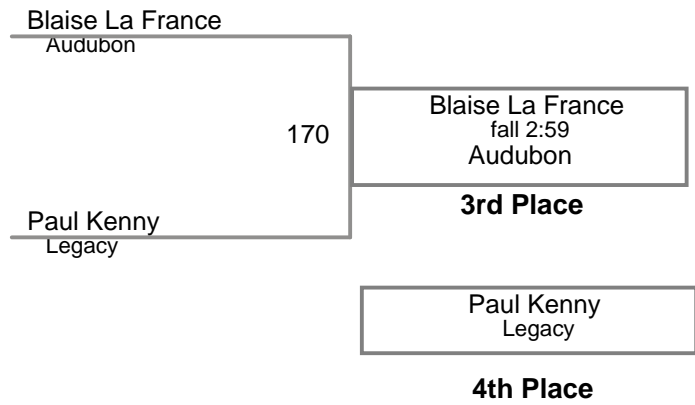

USAW NJ Qualifier Northern Burlin
Bantam

45 Lbs

USAW NJ Qualifier Northern Burlin

Bantam

50 Lbs

USAW NJ Qualifier Northern Burlin
Bantam

55 Lbs

USAW NJ Qualifier Northern Burlin
Bantam