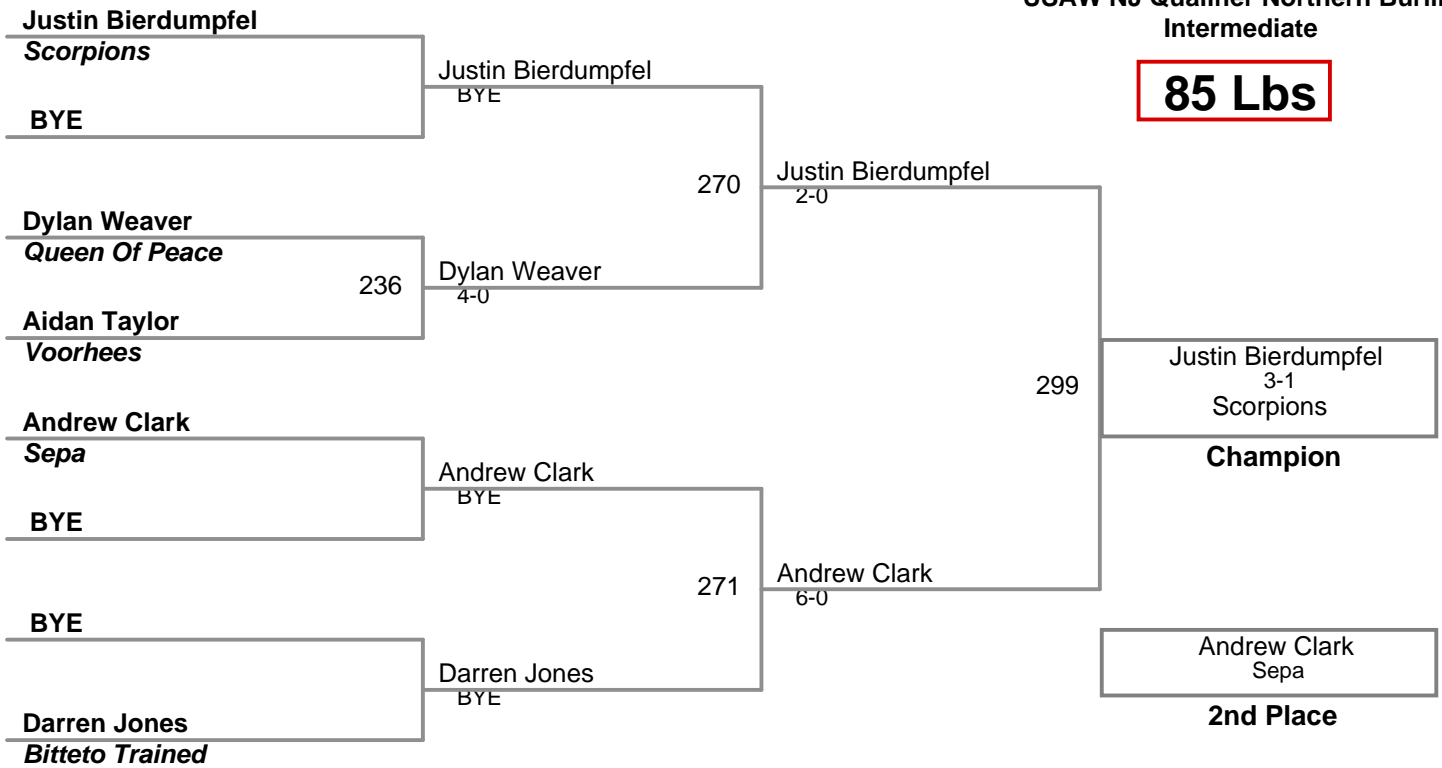

USAW NJ Qualifier Northern Burlin
Intermediate

85 Lbs