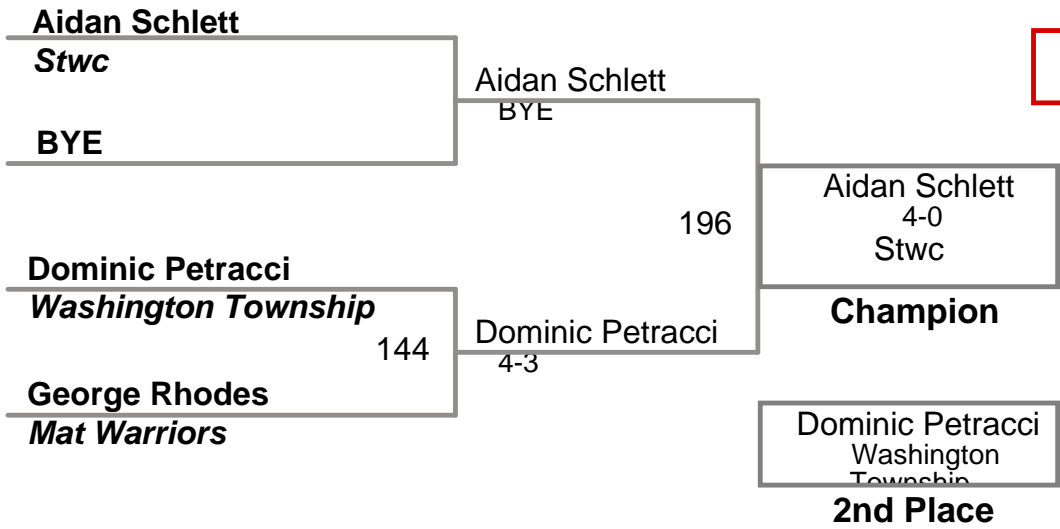

USAW NJ Qualifier Northern Burlin
Novice

100 Lbs