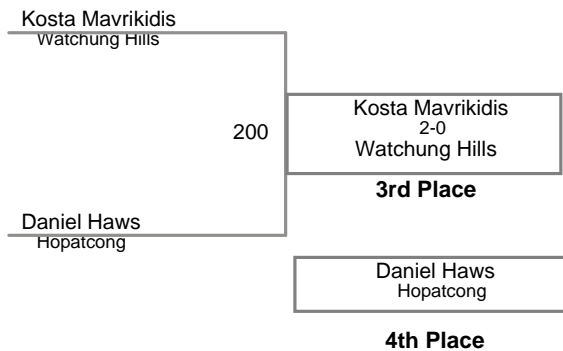

USAW NJ Qualifier Northern Burlin
Junior

70 Lbs