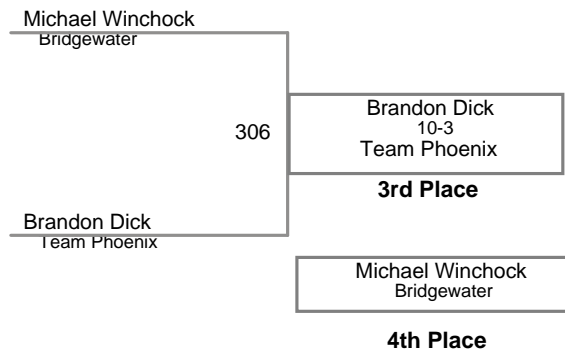

98 Lbs

USAW NJ Qualifier Northern Burlin
Intermediate

105 Lbs

USAW NJ Qualifier Northern Burlin
Intermediate

112 Lbs

USAW NJ Qualifier Northern Burlin
Intermediate

120 Lbs

USAW NJ Qualifier Northern Burlin
Intermediate