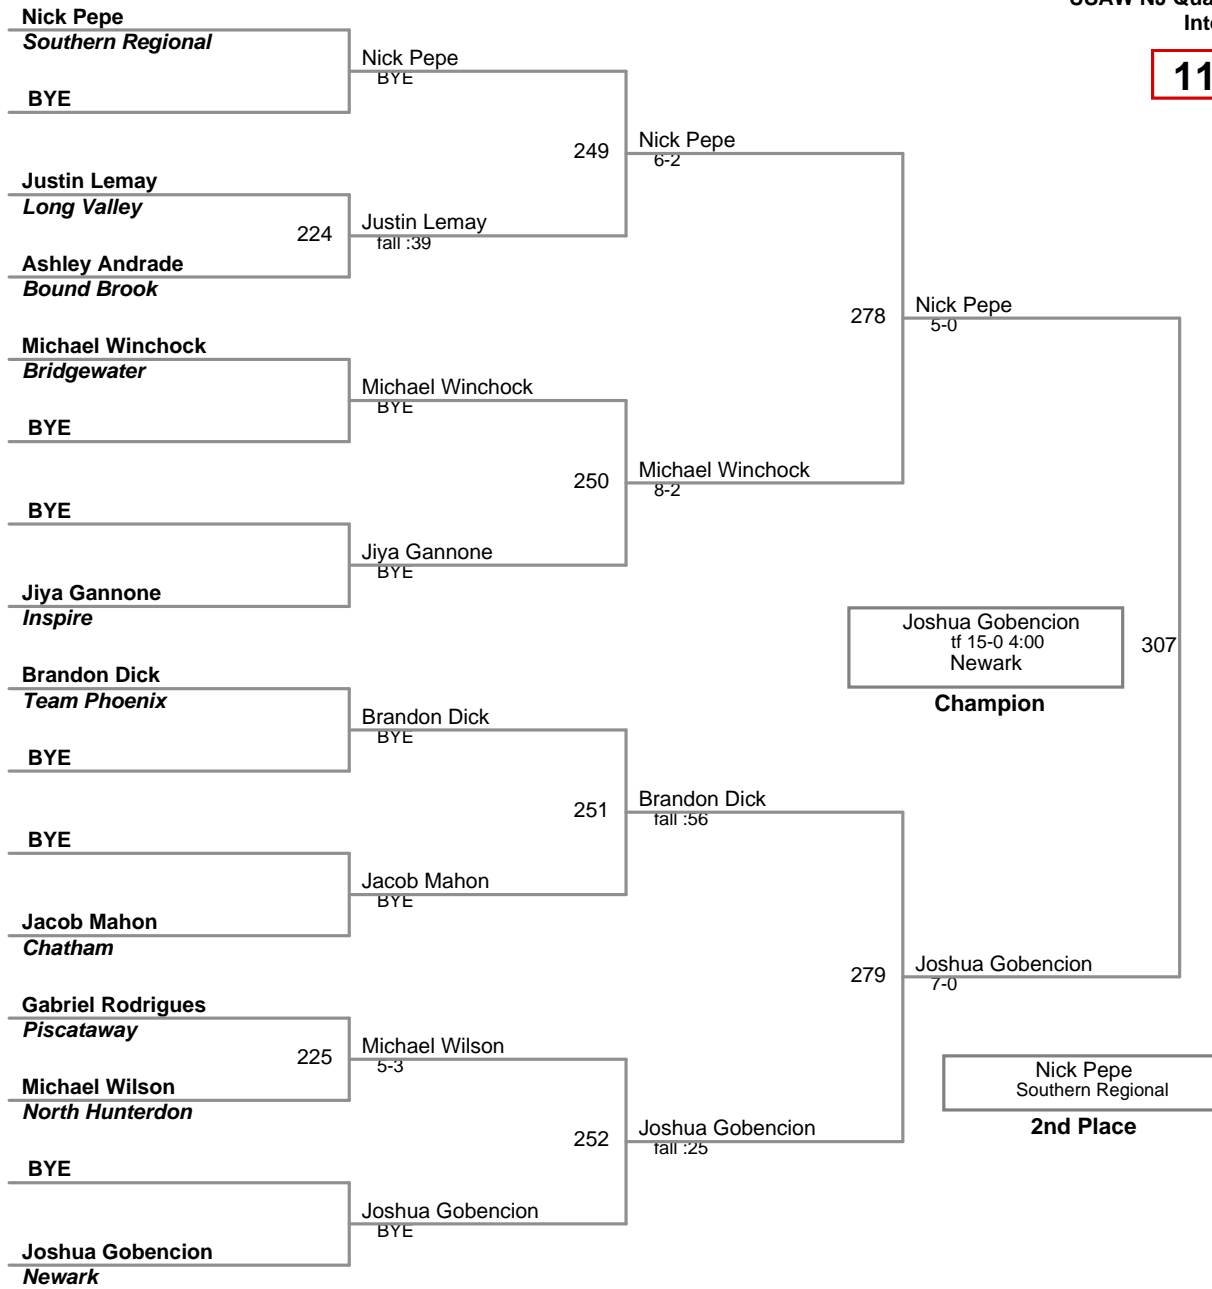

98 Lbs

USAW NJ Qualifier Northern Burlin
Intermediate

105 Lbs

USAW NJ Qualifier Northern Burlin
Intermediate

112 Lbs

USAW NJ Qualifier Northern Burlin
Intermediate

120 Lbs

USAW NJ Qualifier Northern Burlin
Intermediate