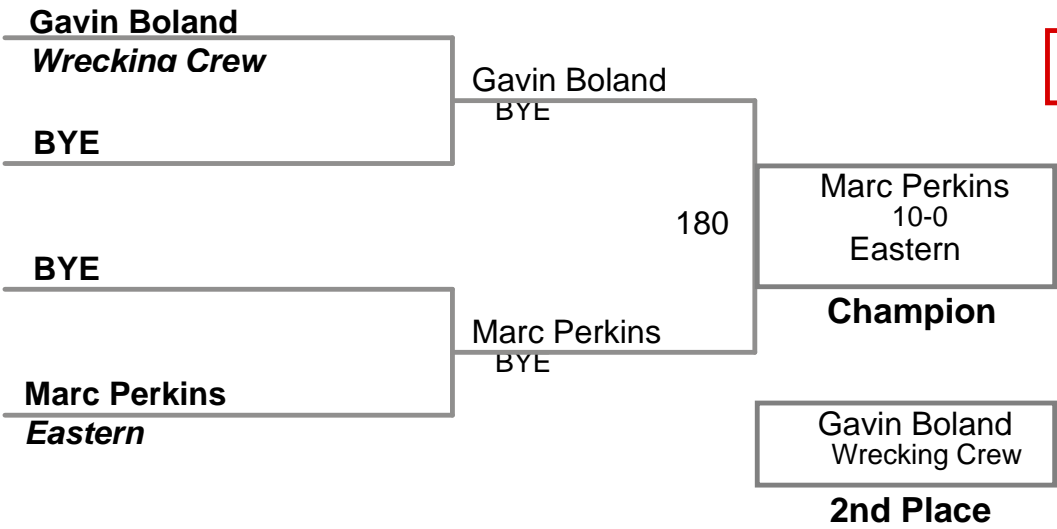

USAW NJ Qualifier Northern Burlin
Bantam

80 Lbs

USAW NJ Qualifier Northern Burlin
Bantam

95 Lbs

USAW NJ Qualifier Northern Burlin
Novice

50 Lbs

USAW NJ Qualifier Northern Burlin
Novice

55 Lbs