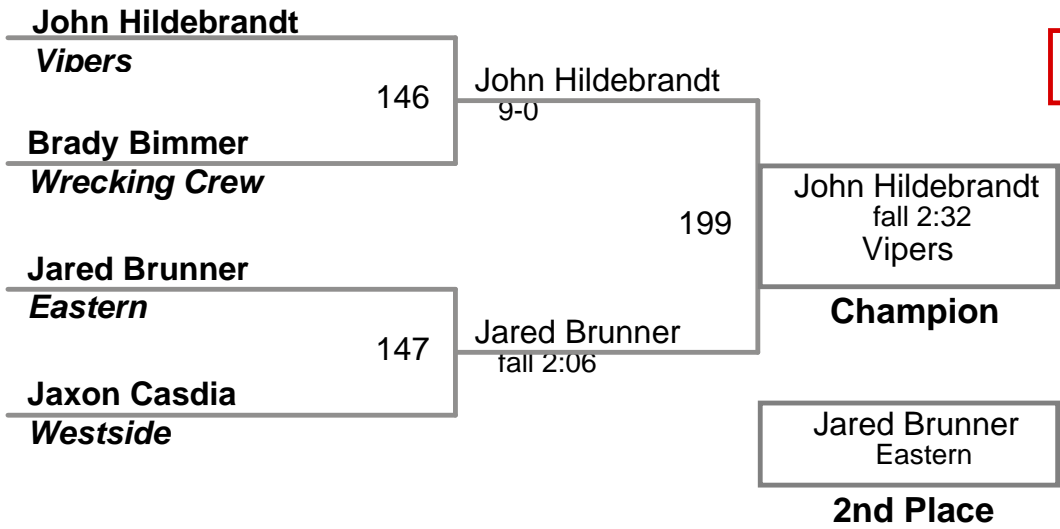

USAW NJ Qualifier Northern Burlin
Novice

100 Lbs

USAW NJ Qualifier Northern Burlin
Novice

110 Lbs

USAW NJ Qualifier Northern Burlin
Novice

145 Lbs

USAW NJ Qualifier Northern Burlin
Junior

65 Lbs