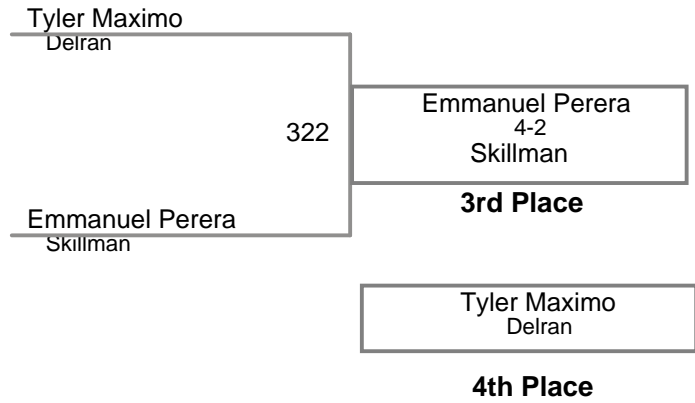

USAW NJ Qualifier Northern Burlin
HS Cadet

126 Lbs