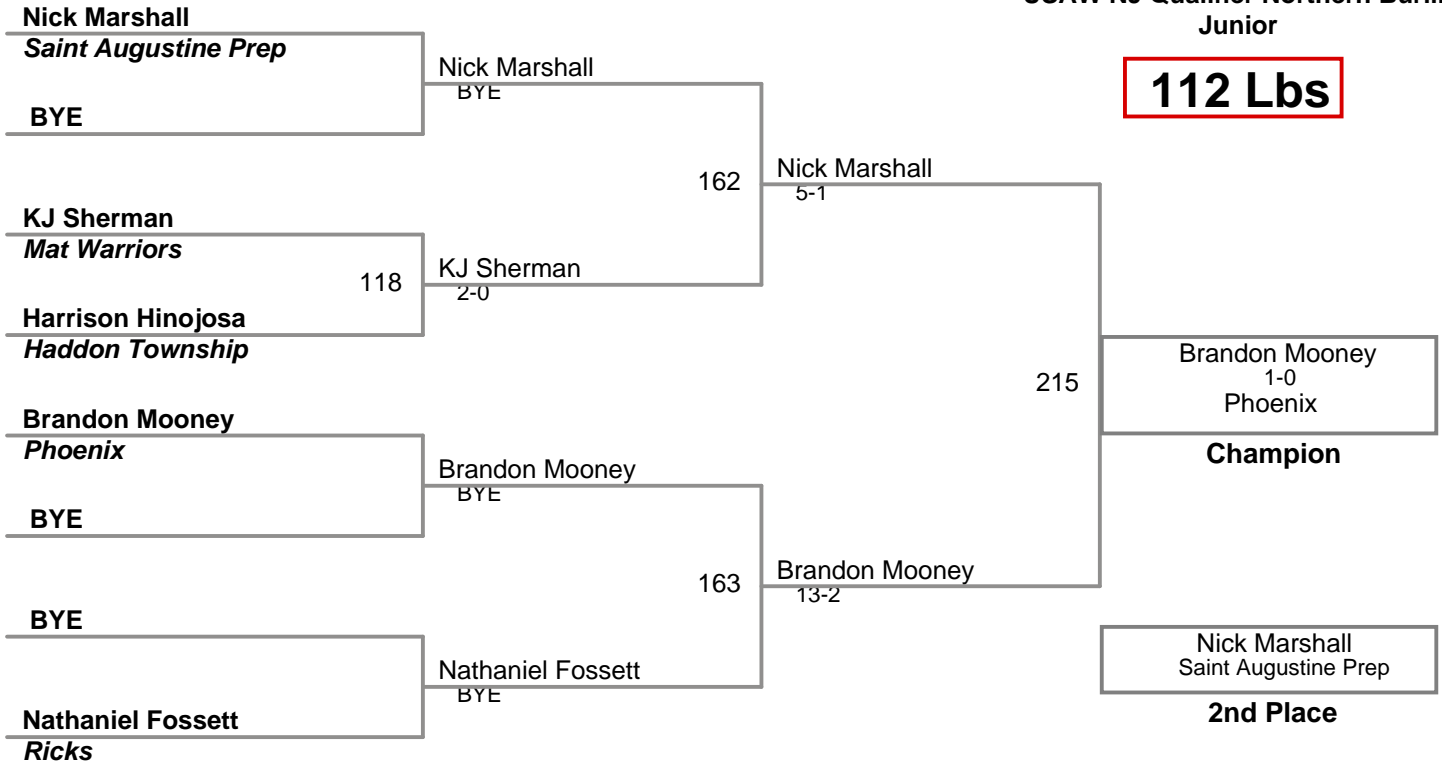

USAW NJ Qualifier Northern Burlin
Junior

91 Lbs

USAW NJ Qualifier Northern Burlin
Junior

98 Lbs

USAW NJ Qualifier Northern Burlin
Junior

105 Lbs

USAW NJ Qualifier Northern Burlin
Junior

112 Lbs