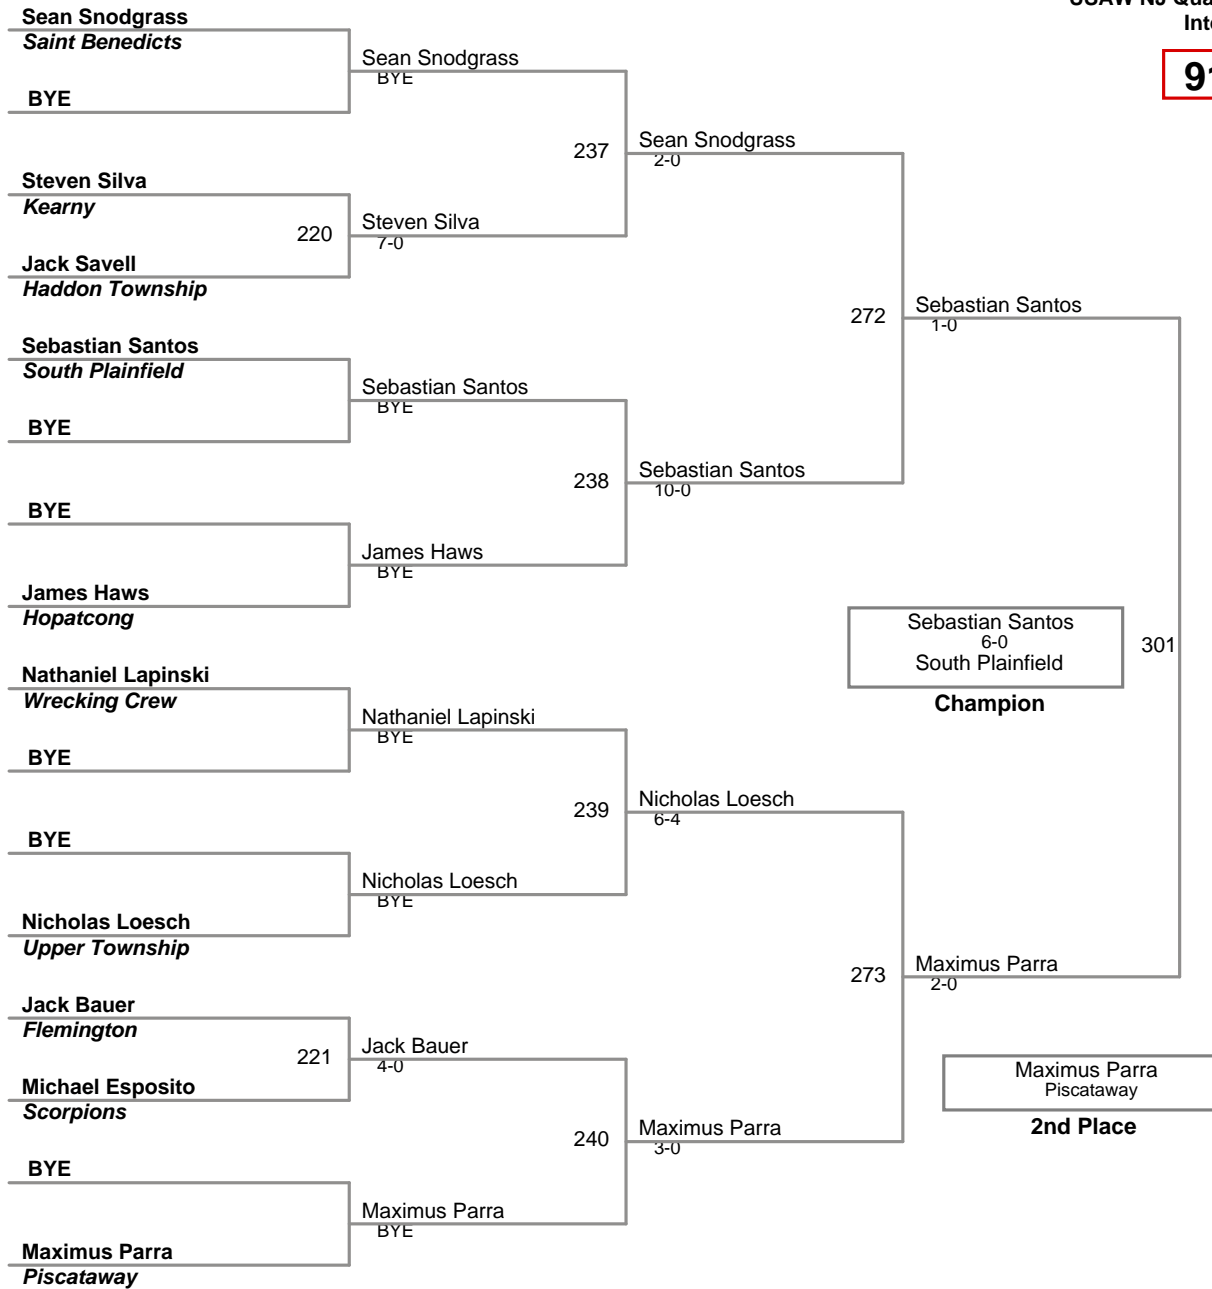

USAW NJ Qualifier Northern Burlin
Intermediate

80 Lbs

USAW NJ Qualifier Northern Burlin
Intermediate

85 Lbs

USAW NJ Qualifier Northern Burlin
Intermediate

91 Lbs

USAW NJ Qualifier Northern Burlin
Intermediate