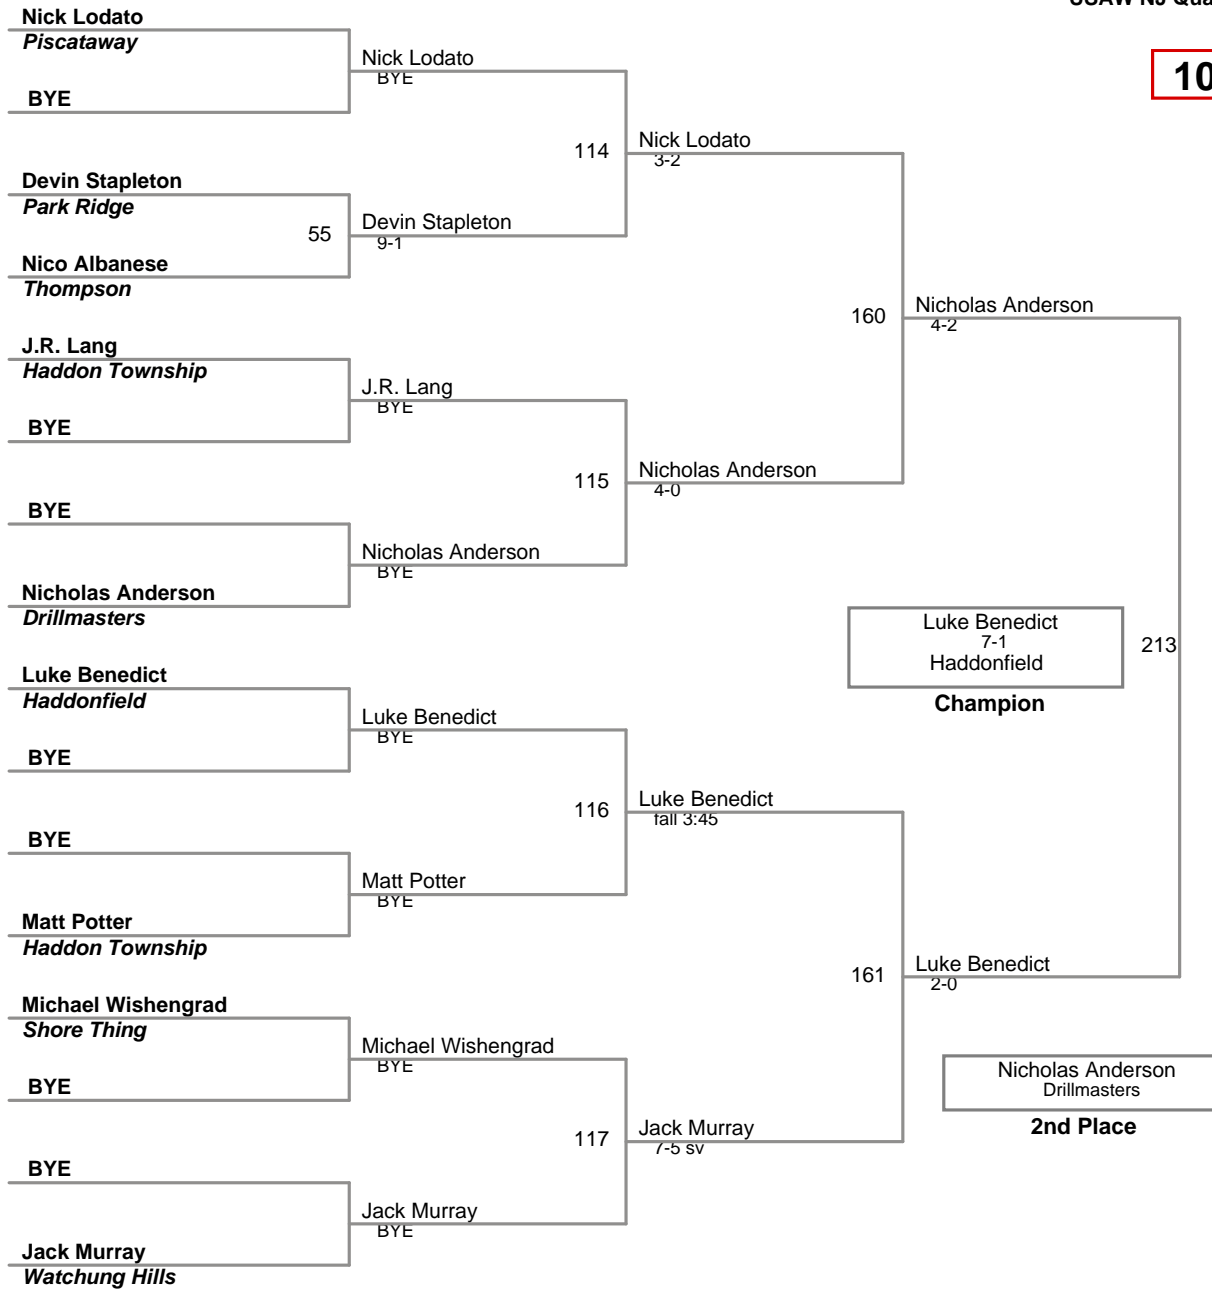

USAW NJ Qualifier Northern Burlin
Junior

91 Lbs

USAW NJ Qualifier Northern Burlin
Junior

98 Lbs

USAW NJ Qualifier Northern Burlin
Junior

105 Lbs

USAW NJ Qualifier Northern Burlin
Junior

112 Lbs