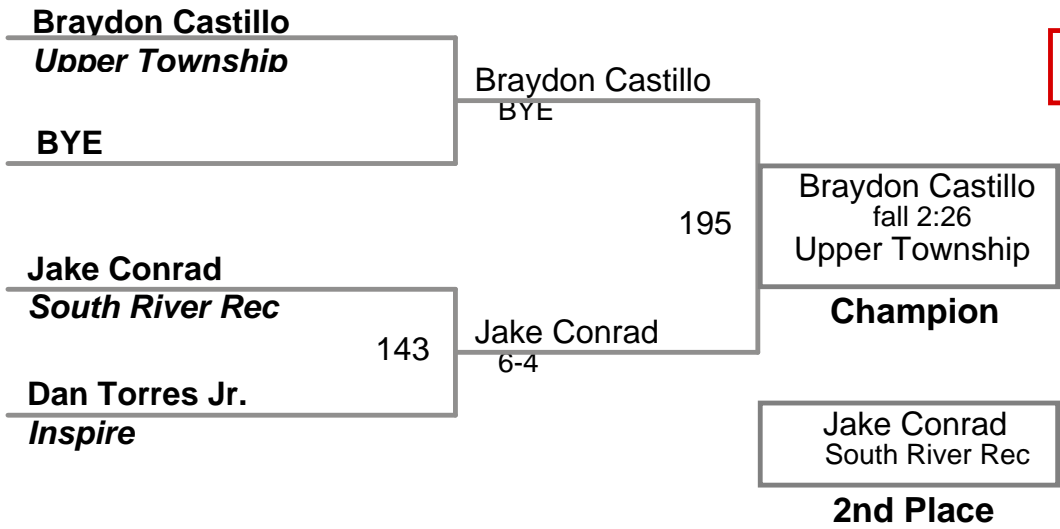

USAW NJ Qualifier Northern Burlin
Novice

80 Lbs

USAW NJ Qualifier Northern Burlin
Novice

85 Lbs

USAW NJ Qualifier Northern Burlin
Novice

90 Lbs

USAW NJ Qualifier Northern Burlin
Novice

95 Lbs