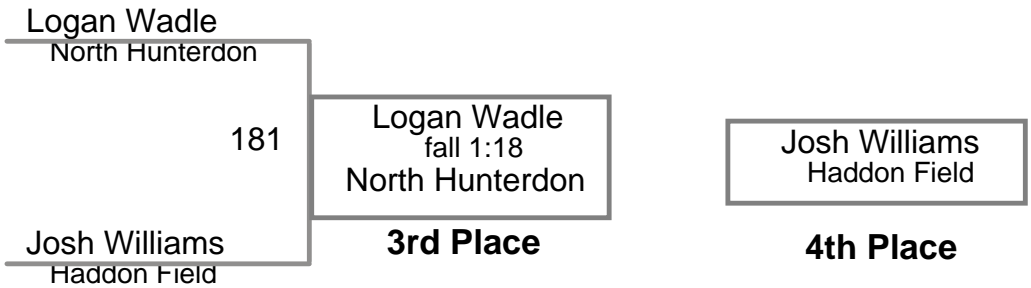

USAW NJ Qualifier Northern Burlin
Bantam

80 Lbs

USAW NJ Qualifier Northern Burlin
Bantam

95 Lbs

USAW NJ Qualifier Northern Burlin
Novice

50 Lbs

USAW NJ Qualifier Northern Burlin
Novice

55 Lbs