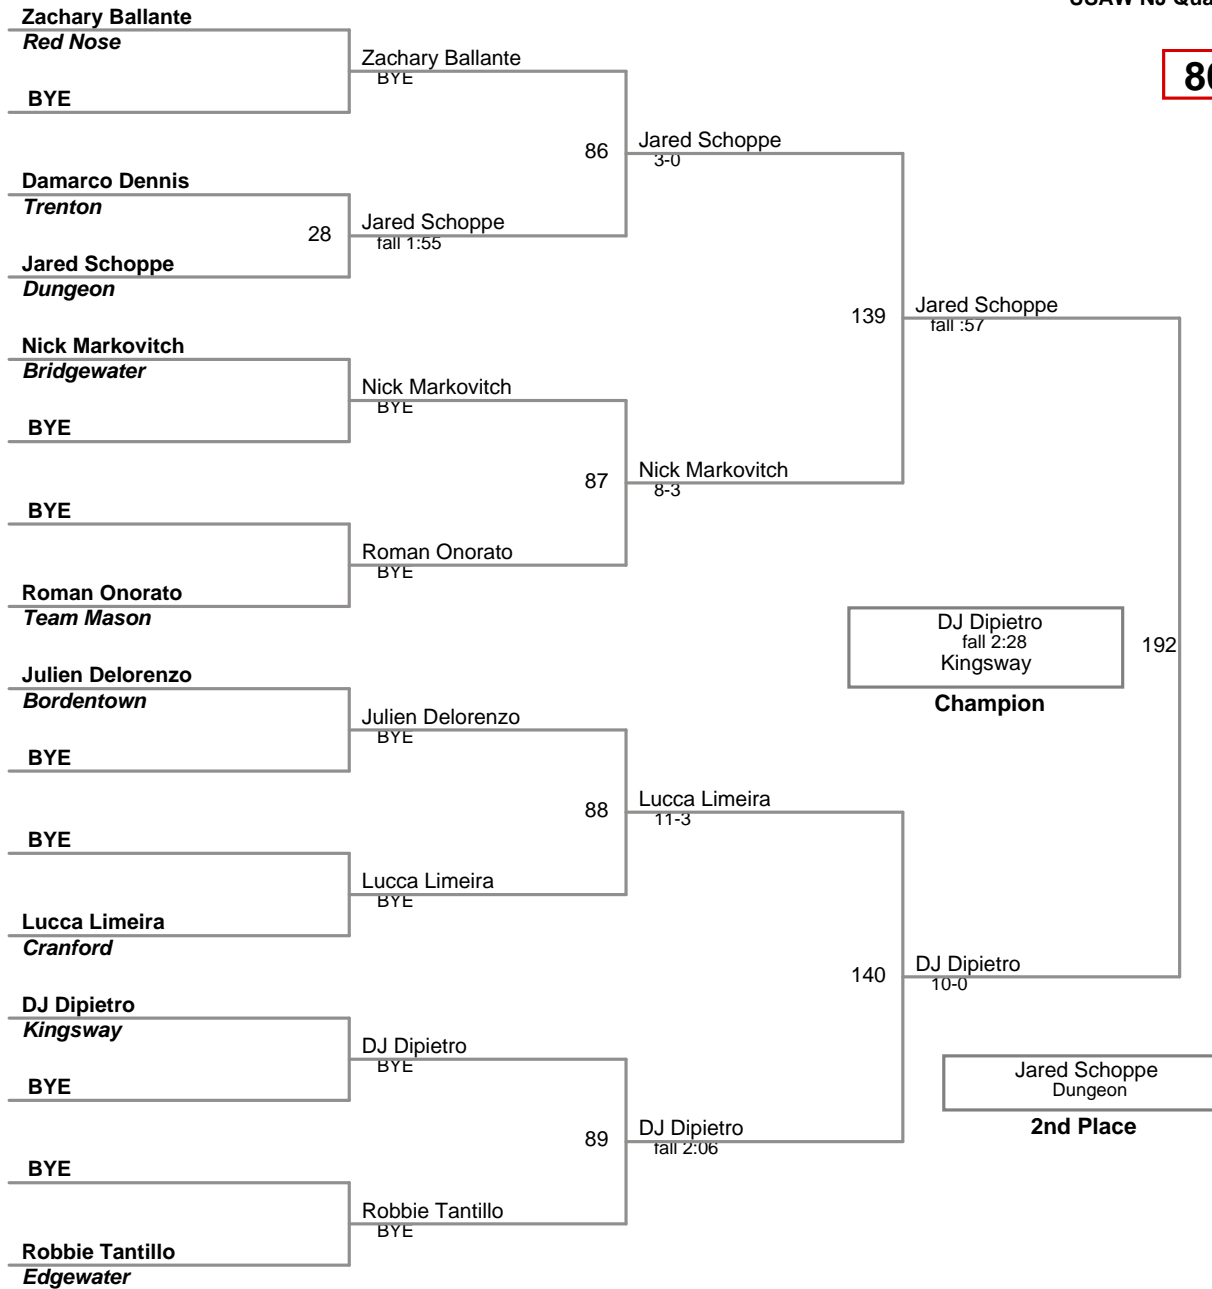

USAW NJ Qualifier Northern Burlin
Novice

80 Lbs