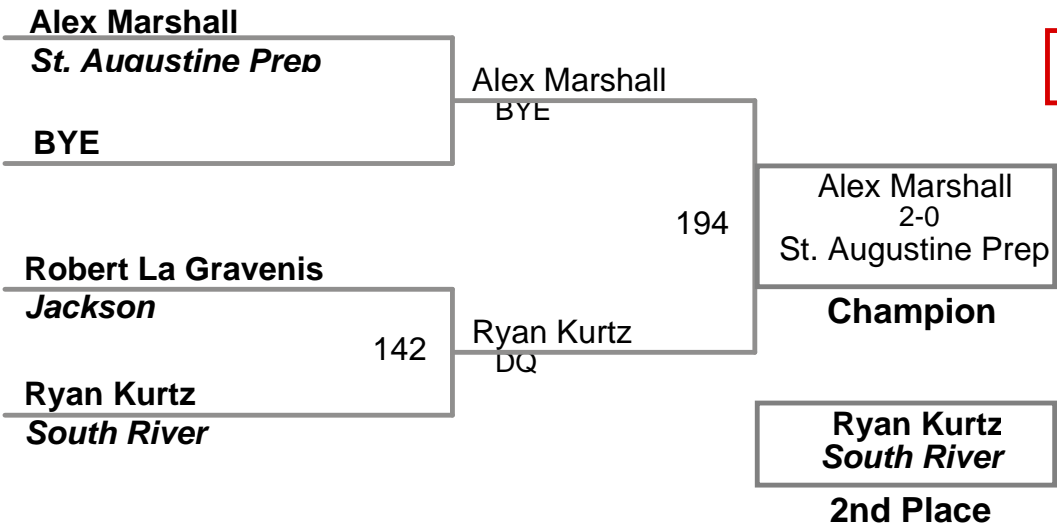

USAW NJ Qualifier Northern Burlin
Novice

80 Lbs

USAW NJ Qualifier Northern Burlin
Novice

85 Lbs

USAW NJ Qualifier Northern Burlin
Novice

90 Lbs

USAW NJ Qualifier Northern Burlin
Novice

95 Lbs