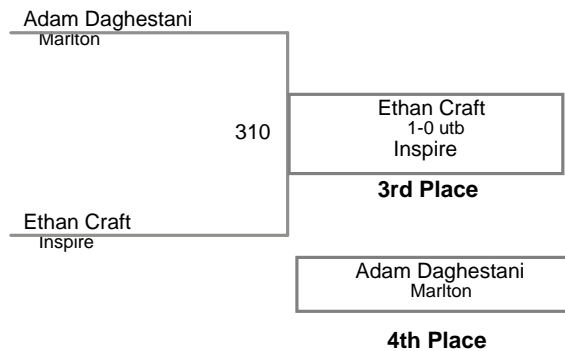

USAW NJ Qualifier Northern Burlin
Intermediate

128 Lbs