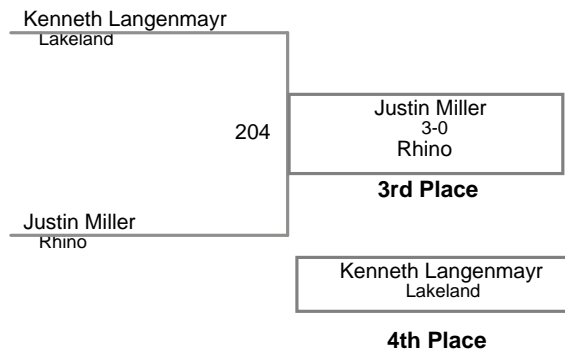

USAW NJ Qualifier Northern Burlin
Junior

70 Lbs

USAW NJ Qualifier Northern Burlin
Junior

75 Lbs

USAW NJ Qualifier Northern Burlin
Junior

80 Lbs

USAW NJ Qualifier Northern Burlin
Junior

85 Lbs