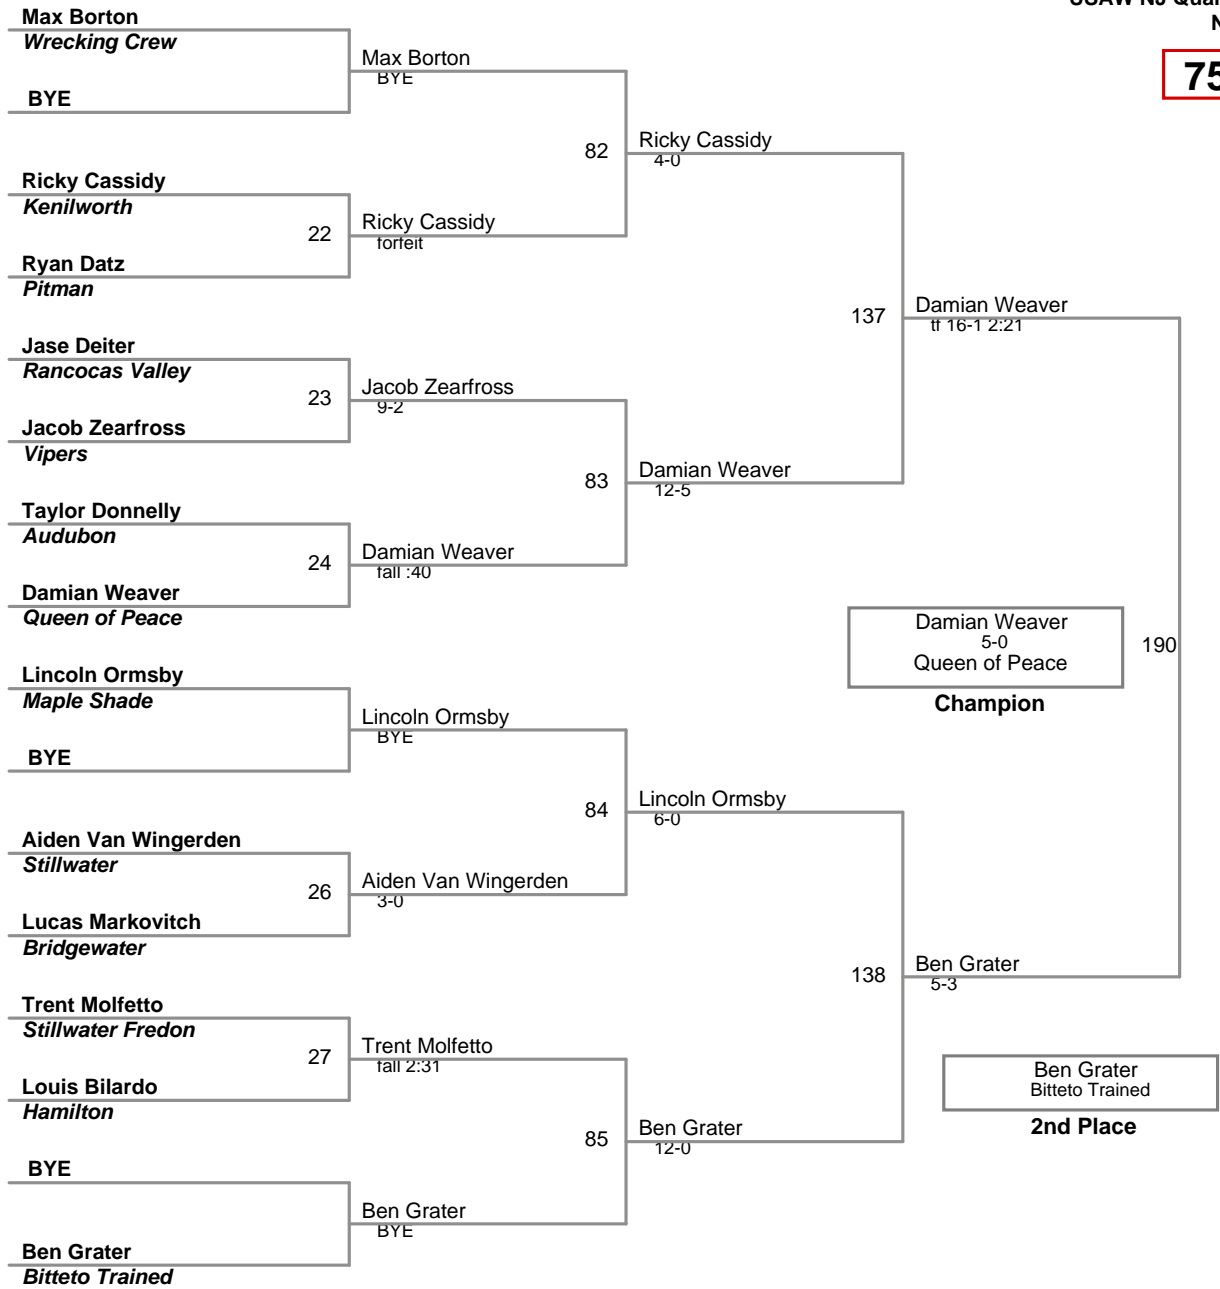

USAW NJ Qualifier Northern Burlin
Novice

60 Lbs

USAW NJ Qualifier Northern Burlin
Novice

65 Lbs

USAW NJ Qualifier Northern Burlin
Novice

70 Lbs

USAW NJ Qualifier Northern Burlin
Novice

75 Lbs