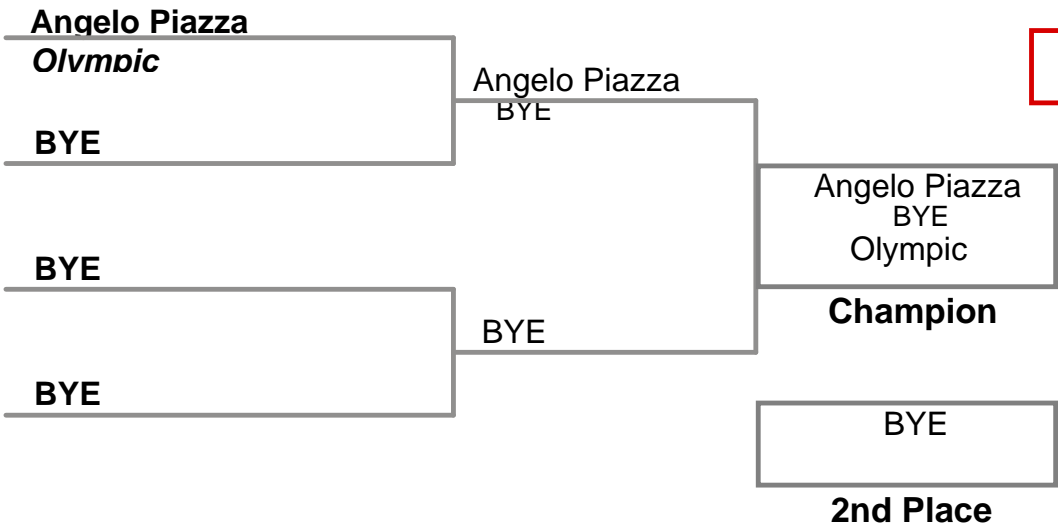

USAW NJ Qualifier Northern Burlin
Junior

185 Lbs