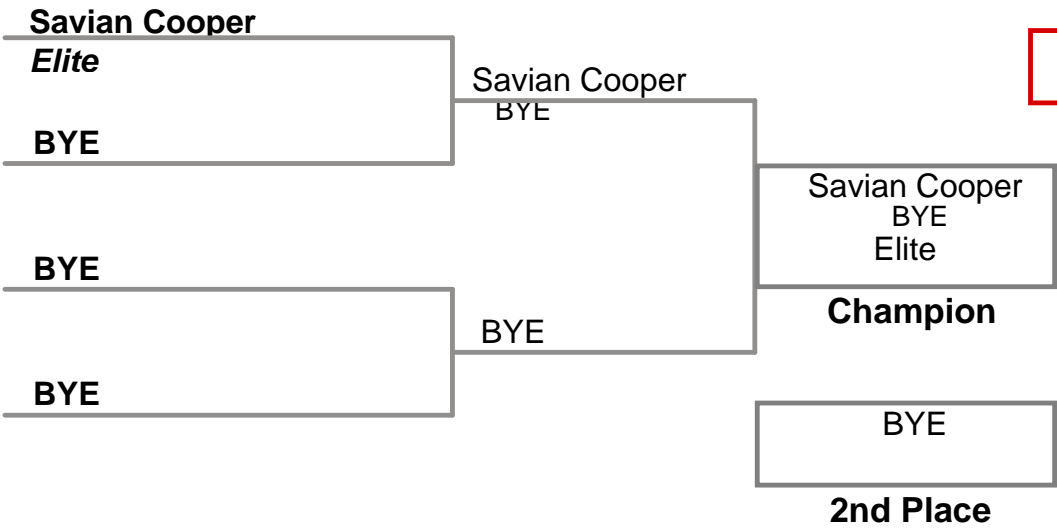

USAW NJ Qualifier Northern Burlin
Junior

160 Lbs

USAW NJ Qualifier Northern Burlin
Junior

185 Lbs

USAW NJ Qualifier Northern Burlin
Junior

220 Lbs

USAW NJ Qualifier Northern Burlin
Intermediate

75 Lbs