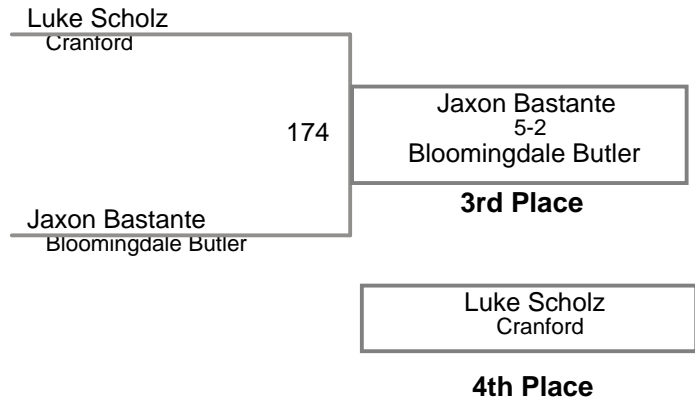

USAW NJ Qualifier Northern Burlin
Bantam

60 Lbs