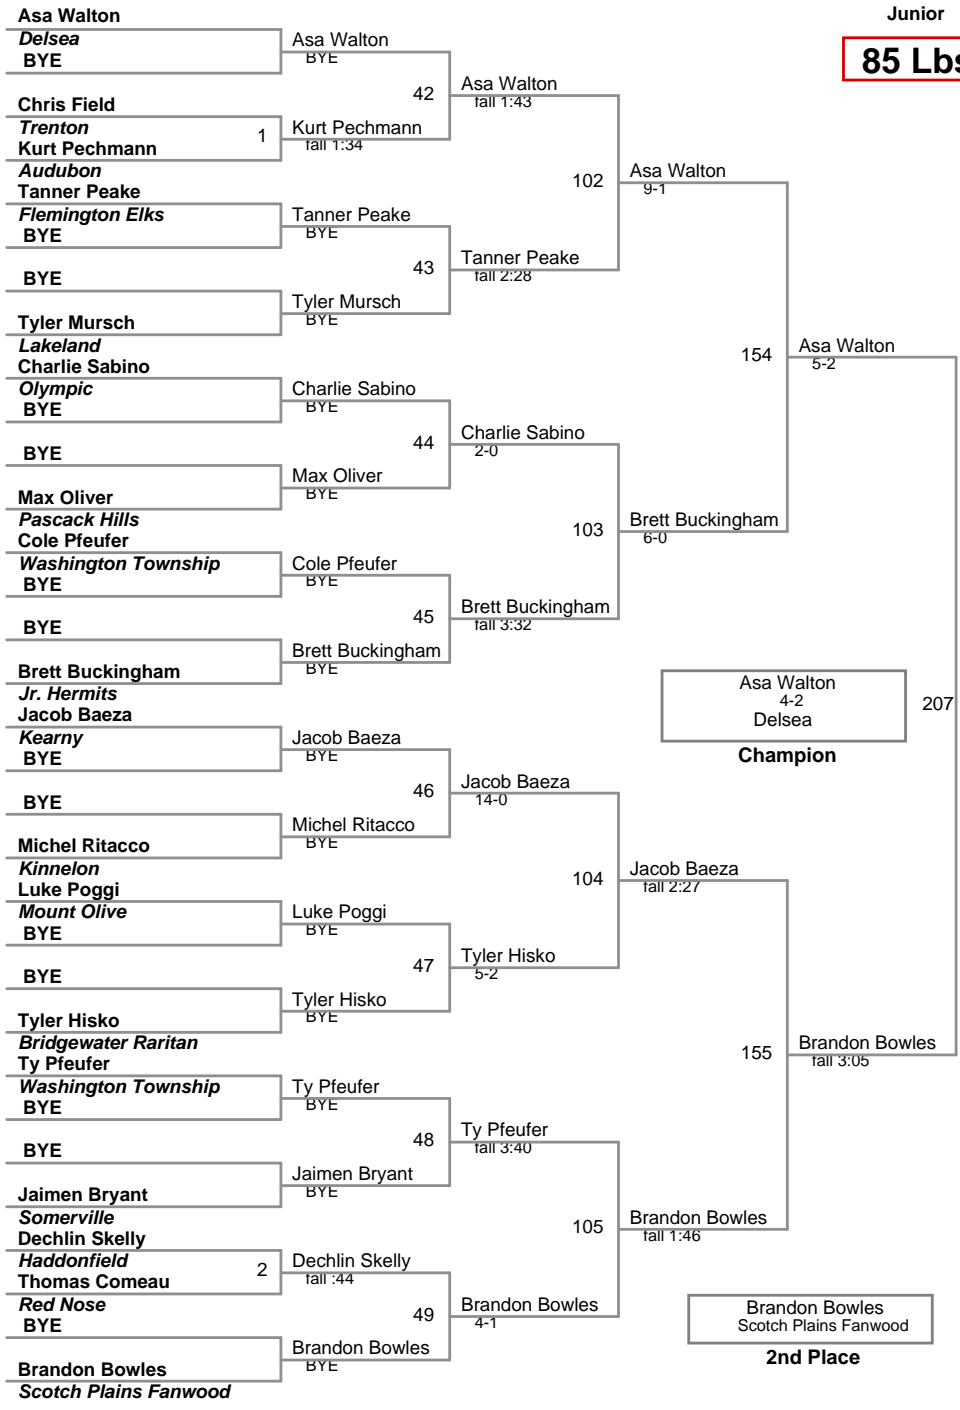

USAW NJ Qualifier Northern Burlin
Junior

70 Lbs

USAW NJ Qualifier Northern Burlin
Junior

75 Lbs

USAW NJ Qualifier Northern Burlin
Junior

80 Lbs

USAW NJ Qualifier Northern Burlin
Junior

85 Lbs