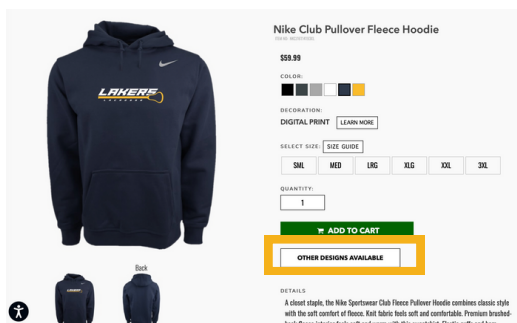

P.L.A.Y. Lacrosse

Apparel Store Guide

Sideline store is OPEN 24/7 - Items will be shipped to your house

<https://sideline.bsnsports.com/schools/minnesota/priorlake/prior-lake-lacrosse-association>

Under "Shop By Brand", click the arrows to scroll through different brand options. There are many choices, which provides everyone with a brand, style, & price point they are comfortable with.

Pick the brand you want. A few items are shown, but more can be loaded by clicking "See More ..." under the items.

Choose an item, then pick the design you want on the item by clicking "Other Designs Available". This will show you logo/color choices and what they will look like on the color of item you have chosen.