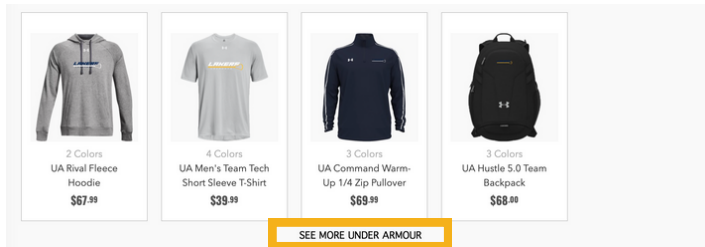

P.L.A.Y. Lacrosse

Apparel Store Guide

Sideline store is OPEN 24/7 - Items will be shipped to your house

<https://sideline.bsnsports.com/schools/minnesota/priorlake/prior-lake-lacrosse-association>

Under "Shop By Brand", click the arrows to scroll through different brand options. There are many choices, which provides everyone with a brand, style, & price point they are comfortable with.

Pick the brand you want. A few items are shown, but more can be loaded by clicking "See More ..." under the items.

Choose an item, then pick the design you want on the item by clicking "Other Designs Available". This will show you logo/color choices and what they will look like on the color of item you have chosen.