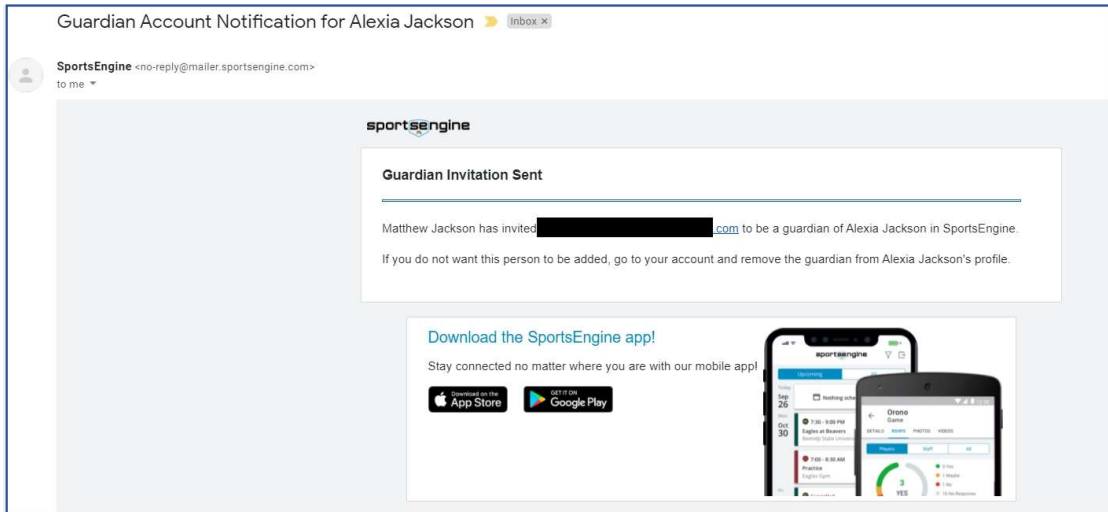

Team Dashboard

Roster Page

Player Page

Edit "Options"

Add Sportsengine Email

Player Page

Primary Guardian will get this email to confirm you want to add this guardian

New added guardian must accept email invite to be guardian for updates to be completed