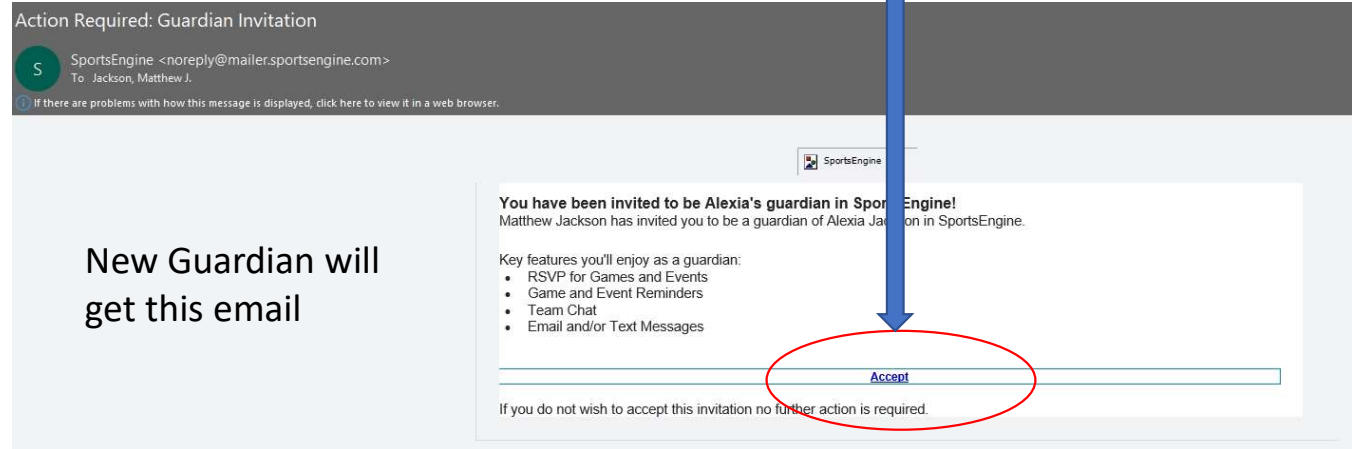

Team Dashboard

Roster Page

Player Page

Edit "Options"

Add Sportsengine Email

Player Page

Primary Guardian will get this email to confirm you want to add this guardian

New added guardian must accept email invite to be guardian for updates to be completed