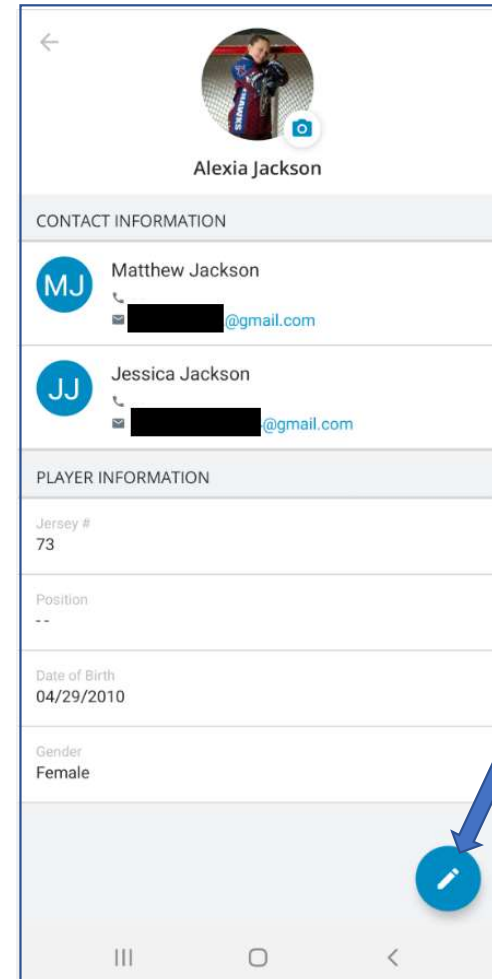

Team Dashboard

Roster Page

Player Page

Edit "Options"

Add Sportsengine Email

Player Page

Primary Guardian will get this email to confirm you want to add this guardian

New added guardian must accept email invite to be guardian for updates to be completed