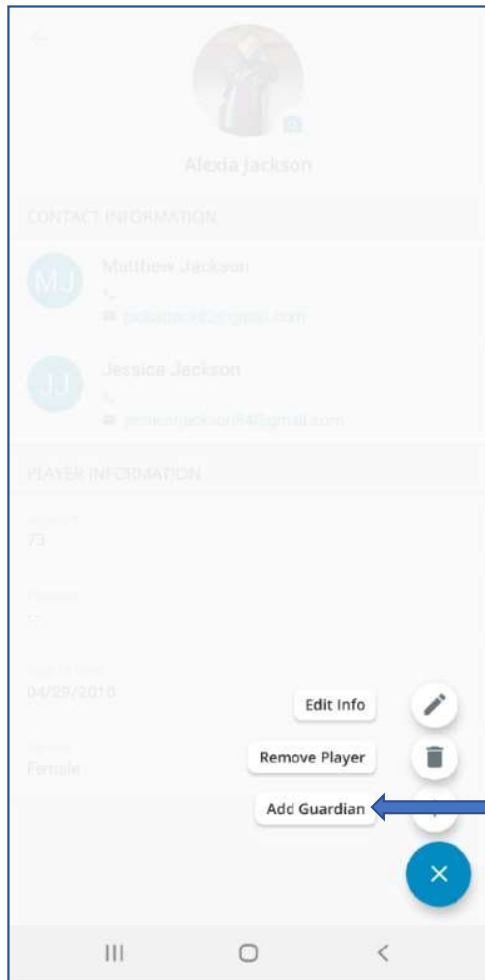

Team Dashboard

Roster Page

Player Page

Edit "Options"

Add Sportsengine Email

Player Page

Primary Guardian will get this email to confirm you want to add this guardian

New added guardian must accept email invite to be guardian for updates to be completed