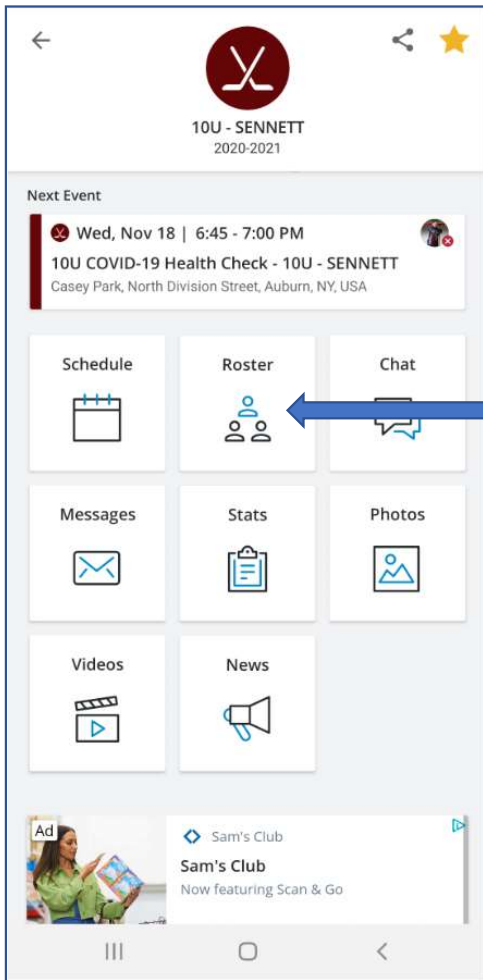

Team Dashboard

Roster Page

Player Page

Edit "Options"

Add Sportsengine Email

Player Page

Primary Guardian will get this email to confirm you want to add this guardian

New added guardian must accept email invite to be guardian for updates to be completed