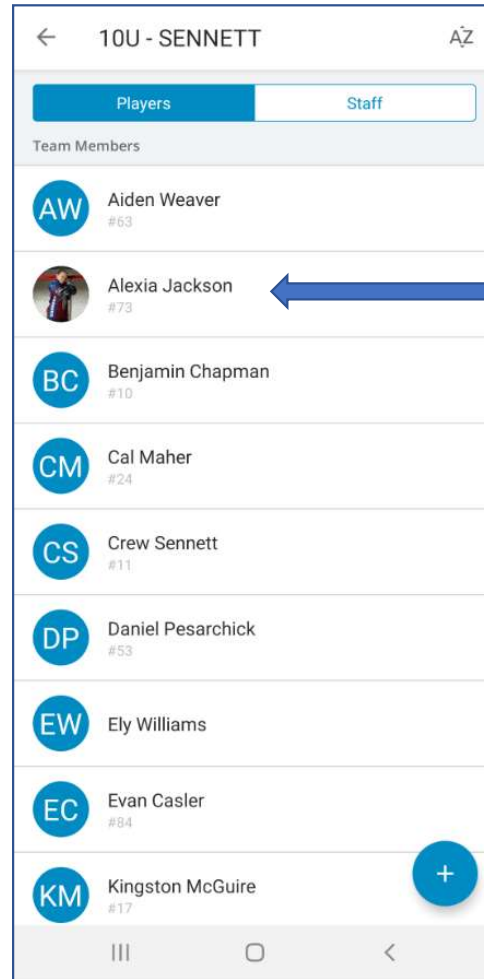

Team Dashboard

Roster Page

Player Page

Edit "Options"

Add Sportsengine Email

Player Page

Primary Guardian will get this email to confirm you want to add this guardian

New added guardian must accept email invite to be guardian for updates to be completed