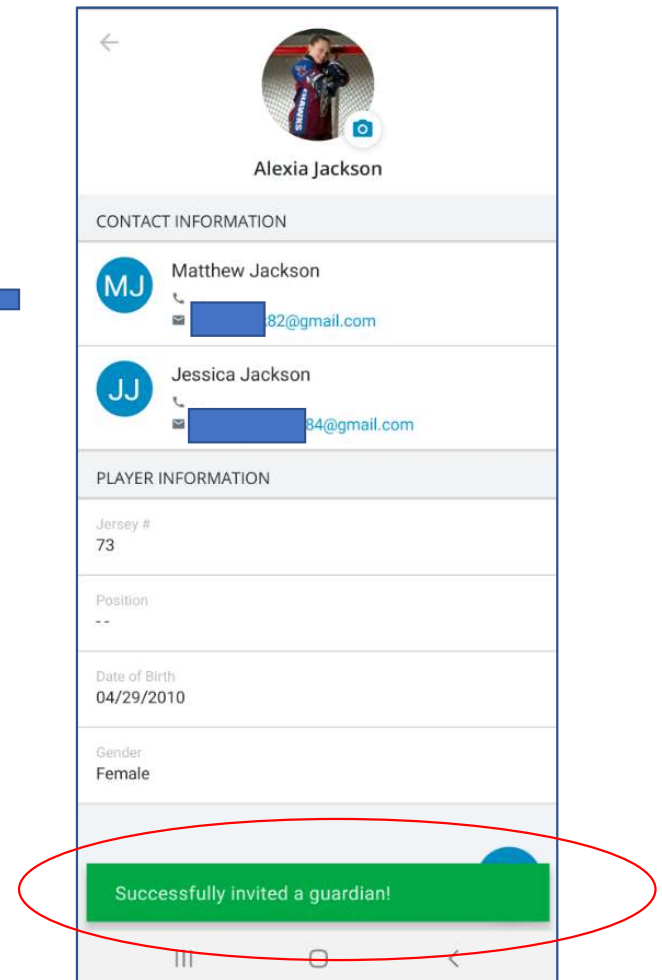

Team Dashboard

Roster Page

Player Page

Edit "Options"

Add Sportsengine Email

Player Page

Primary Guardian will get this email to confirm you want to add this guardian

New added guardian must accept email invite to be guardian for updates to be completed