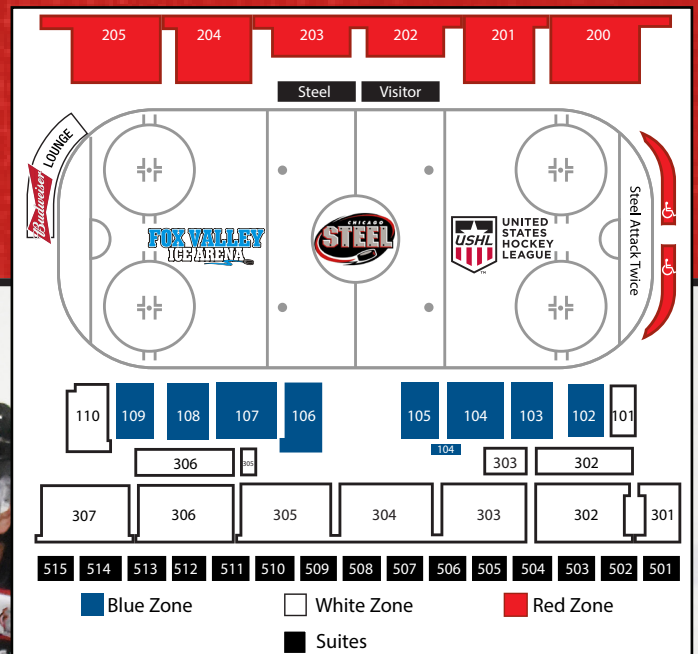

2021-2022 SEASON TICKET PLANS

FULL SEASON (32 GAMES)

Benefits include discounted pricing, special events, rain check program for unused tickets, flexible payment plans, and a discount on Steel merchandise.

MINI-PLAN (5+GAMES)

You choose the games you wish to attend!

SUITES

Call for information on full season and mini-plan pricing for Steel Suites.

	BLUE	WHITE	RED
FULL SEASON 32 GAMES	\$15	\$10	\$10
MINI-PLAN 5+GAMES	\$17.50	\$12.50	\$10
SINGLE GAME	\$20	\$15	\$10

PRICE IS PER TICKET, PER GAME

**NEW
DISCOUNTED
PRICES!**