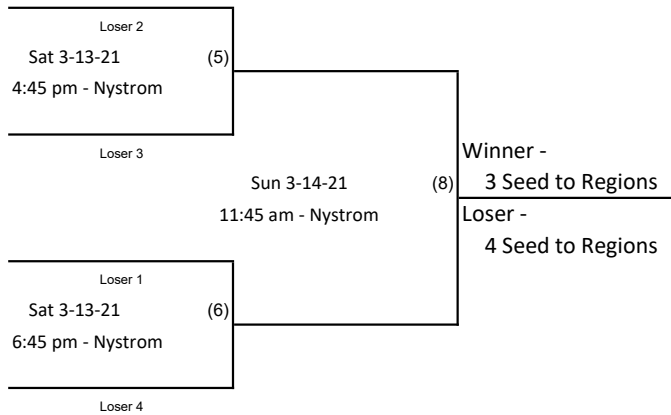

****HIGH SEED IS THE HOME TEAM****

Winner -
1 Seed to Regions
Loser -
2 Seed to Regions

Playback Bracket

12UA
District Tournament
Location: Albert Lea Ice Arena
Director: Darcy Hauser
darcy@drascases.com
641-590-6000