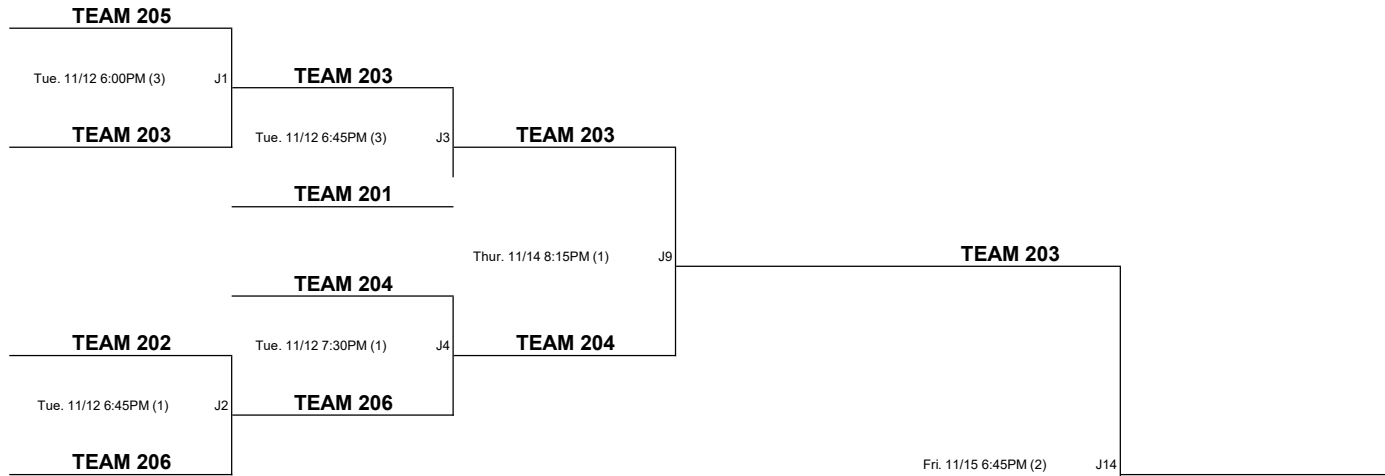

INTERMEDIATES FALL 2019

Losers Bracket

Tue & Thu
Best 2 of 3
All Games to 15; Cap 17

Fri Bracket (J11)
Best 2 of 3
All Games to 15; Cap 17

Championship (J14)
2 Games to 25; Cap 27
Tie Game to 15; Cap 17

Notes:

(x) = Court Number
Top Team = Home Team