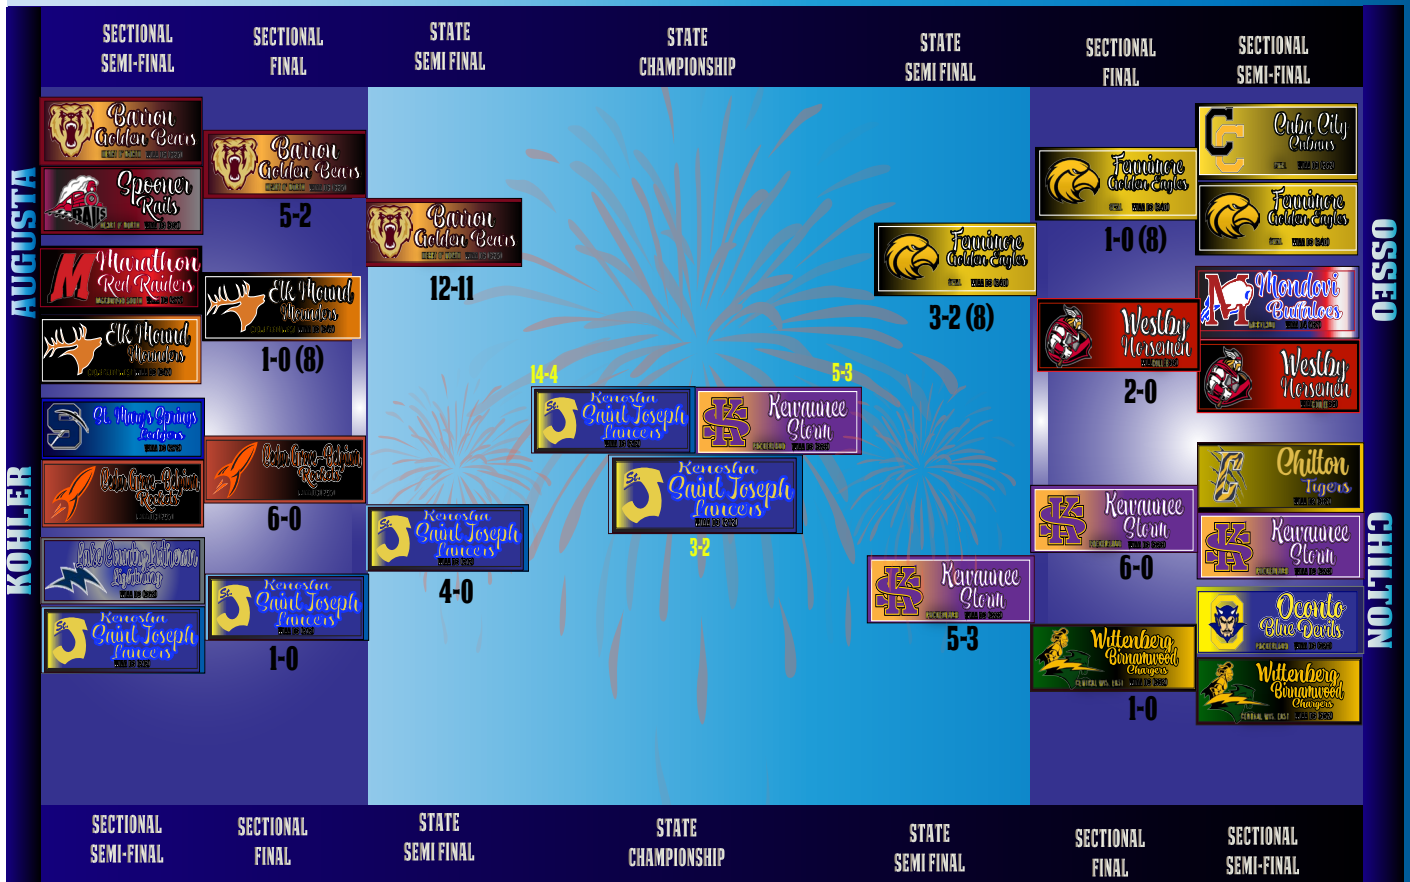

2025 DIVISION 3 WIAA TOURNAMENT

AUGUSTA SECTIONAL SUB REGIONALS

- CUMBERLAND 10 - HURLEY 0
- CHEQUAMEGON 13 - UNITY 0
- NORTHWESTERN 20 - PHILLIPS 0
- CAMERON 9 - SHELL LAKE 6
- CLAYTON-TURTLE LAKE 6 - LADYSMITH 5
- TOMAHAWK 11 - CHETEK-WEYERHAEUSER 10
- BOYCEVILLE 9 - AUGUSTA 1
- FALL CREEK 12 - OWEN-WITHEE-THORP 2
- STRATFORD 8 - COLFAX 0
- STANLEY-BOYD 13 - REGIS 2
- CADOTT 4 - GLENWOOD CITY 1

REGIONALS ROUND 2

- SPOONER 3 - CUMBERLAND 2
- NORTHWESTERN 11 - CHEQUAMEGON 1
- CAMERON 3 - GRANTSBURG 1 (8)
- BARRON 10 - CLAYTON-TURTLE LAKE 7
- ELK MOUND 4 - TOMAHAWK 3
- FALL CREEK 10 - BOYCEVILLE 0
- STRATFORD 10 - STANLEY-BOYD 0
- MARATHON 8 - CADOTT 1

REGIONALS ROUND 2

- CEDAR GROVE BELGIUM 4 - LOMIRA 0
- LACONIA 3 - RANDOM LAKE 1
- SAINT MARY'S SPRINGS 2 - HORICON 0
- MAYVILLE 2 - LIVING WORD LUTHERAN 1
- KENOSHA ST JOSEPH 1 - MARSHALL
- COLUMBUS 10 - BROOKFIELD ACAD 0
- LAKE COUNTRY LUTHERAN 12 - DOMINICAN 2
- CAMBRIDGE 1 - DEERFIELD 0