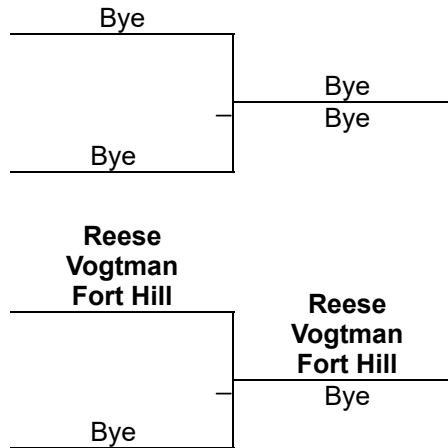

# MSWA AGE/WT SERIES STATE TOURNAMENT

**14U 165**  
Mat 9 D2

# MSWA AGE/WT SERIES STATE TOURNAMENT

**14U 180**

Round 1

Round 2

Round 3

**WRESTLERS**

Bye

Bye