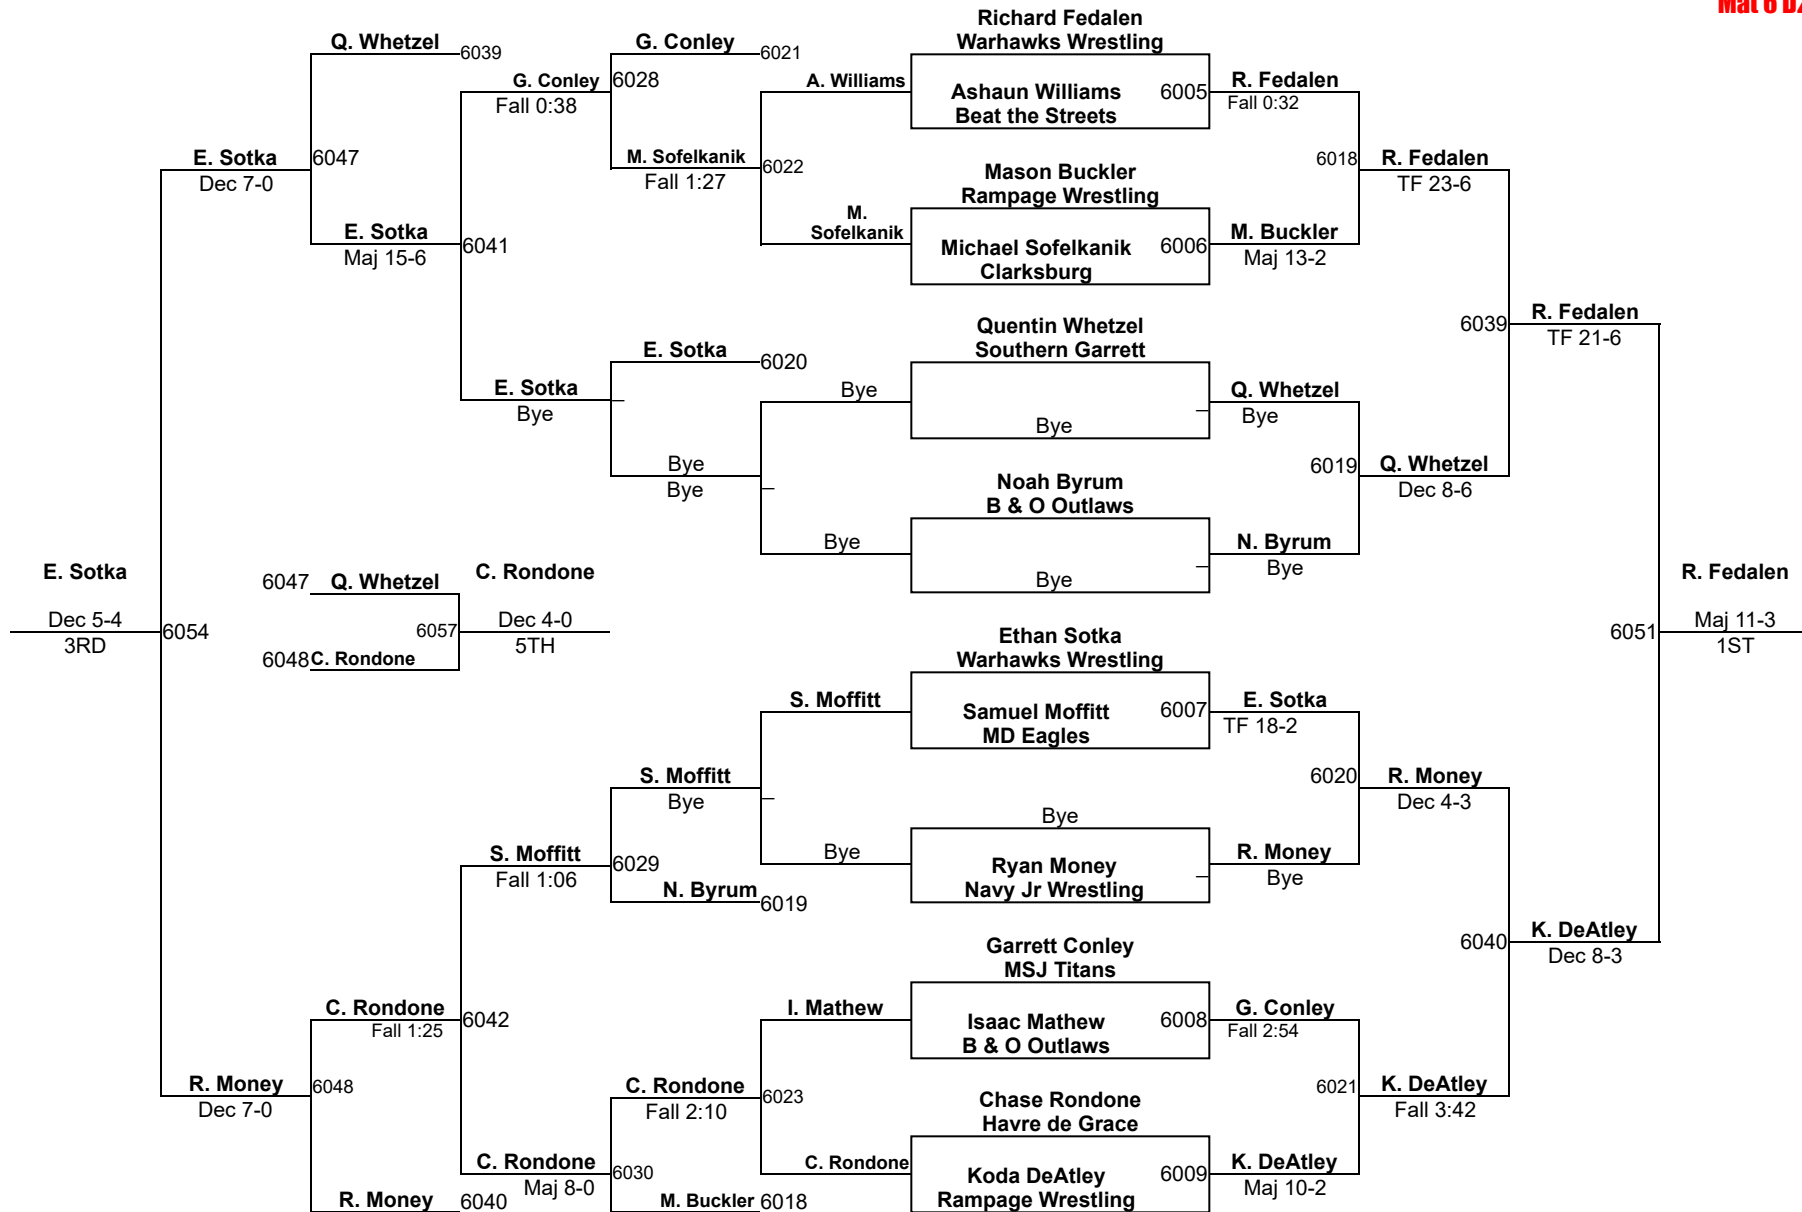

MSWA AGE/WT SERIES STATE TOURNAMENT

14U 95

Mat 6 D2