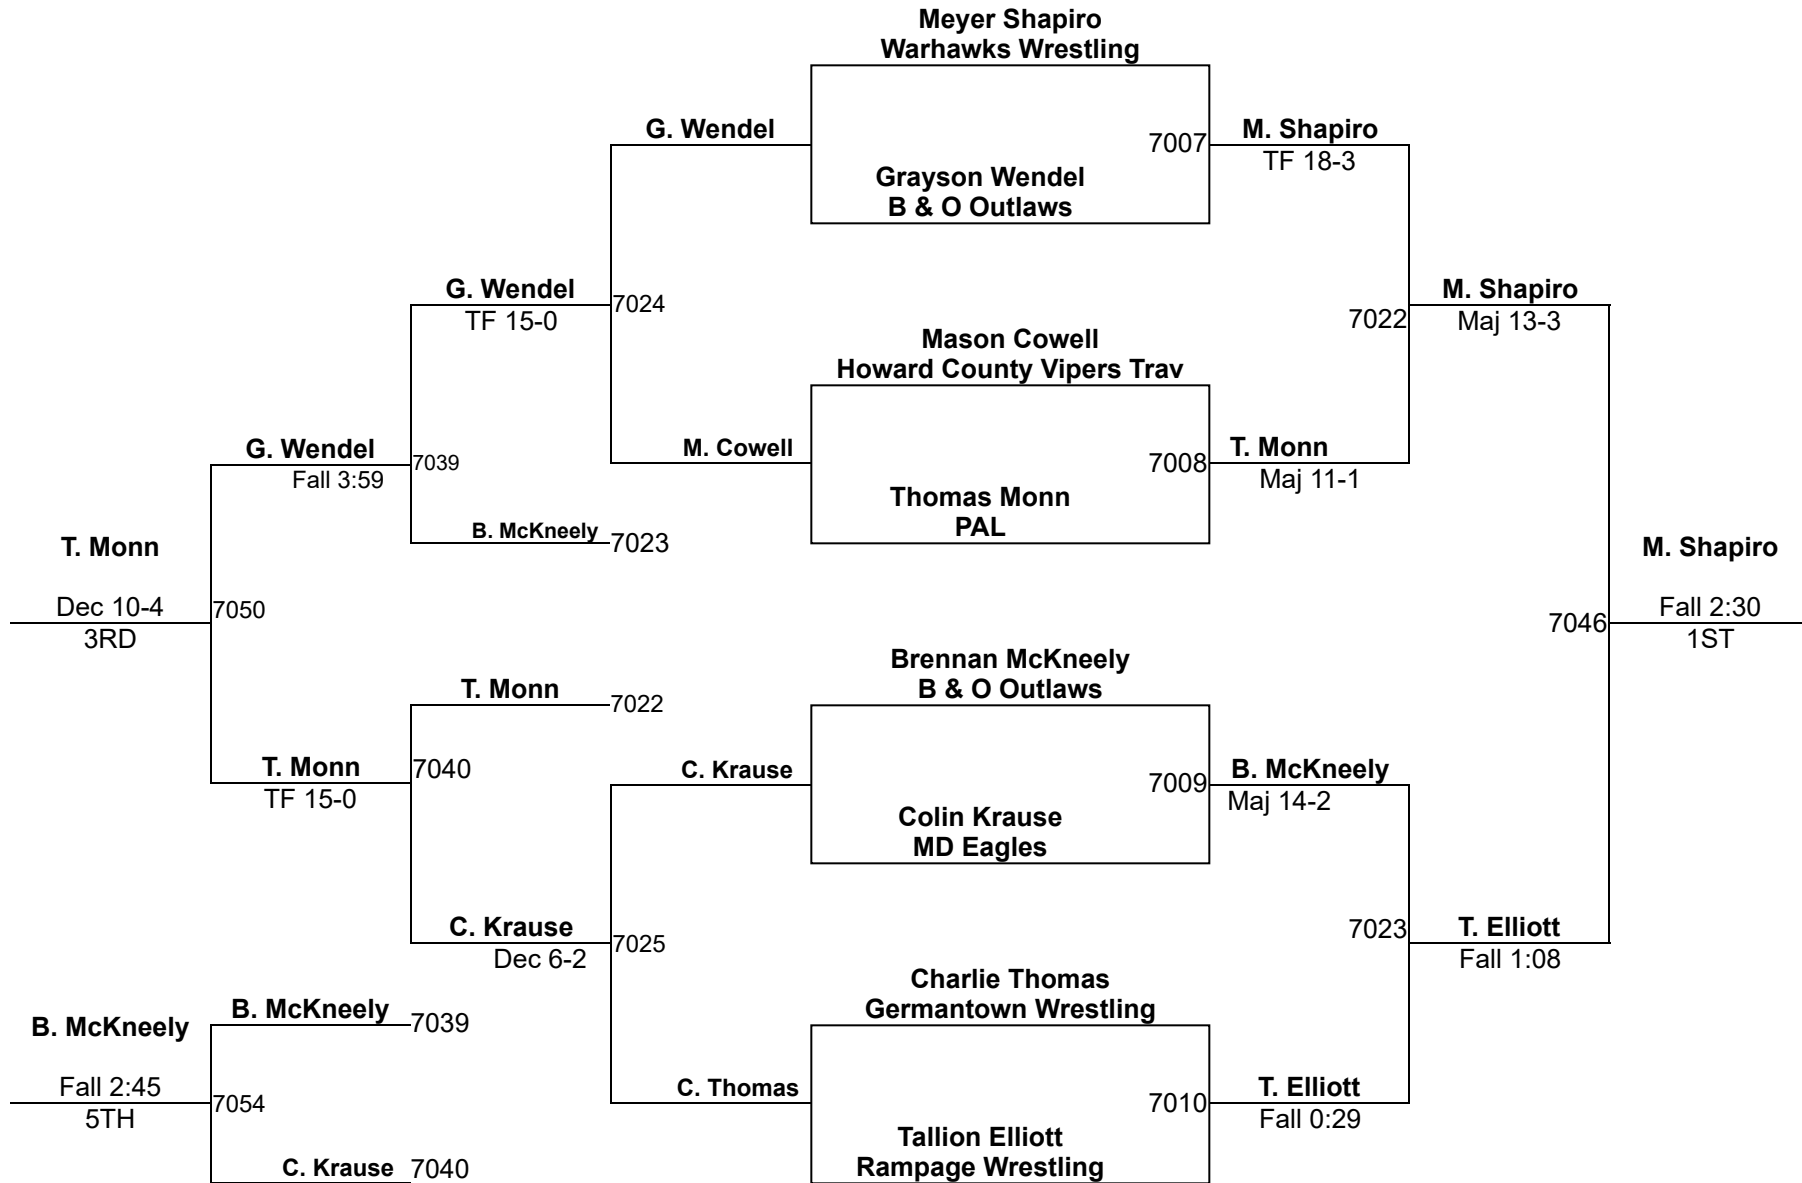

MSWA AGE/WT SERIES STATE TOURNAMENT

14U 100
Mat 7 D2