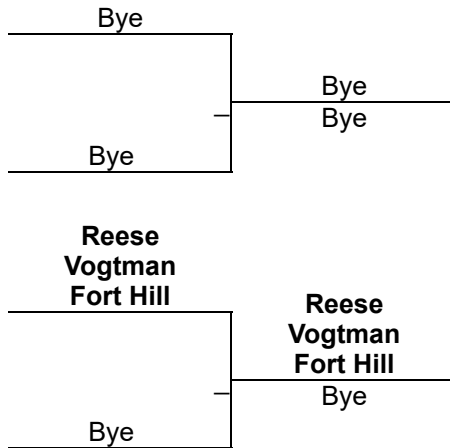

# MSWA AGE/WT SERIES STATE TOURNAMENT

**14U 165**  
Mat 9 D2

# MSWA AGE/WT SERIES STATE TOURNAMENT

**14U 180**

Round 1

Round 2

Round 3

**WRESTLERS**

Bye

Bye