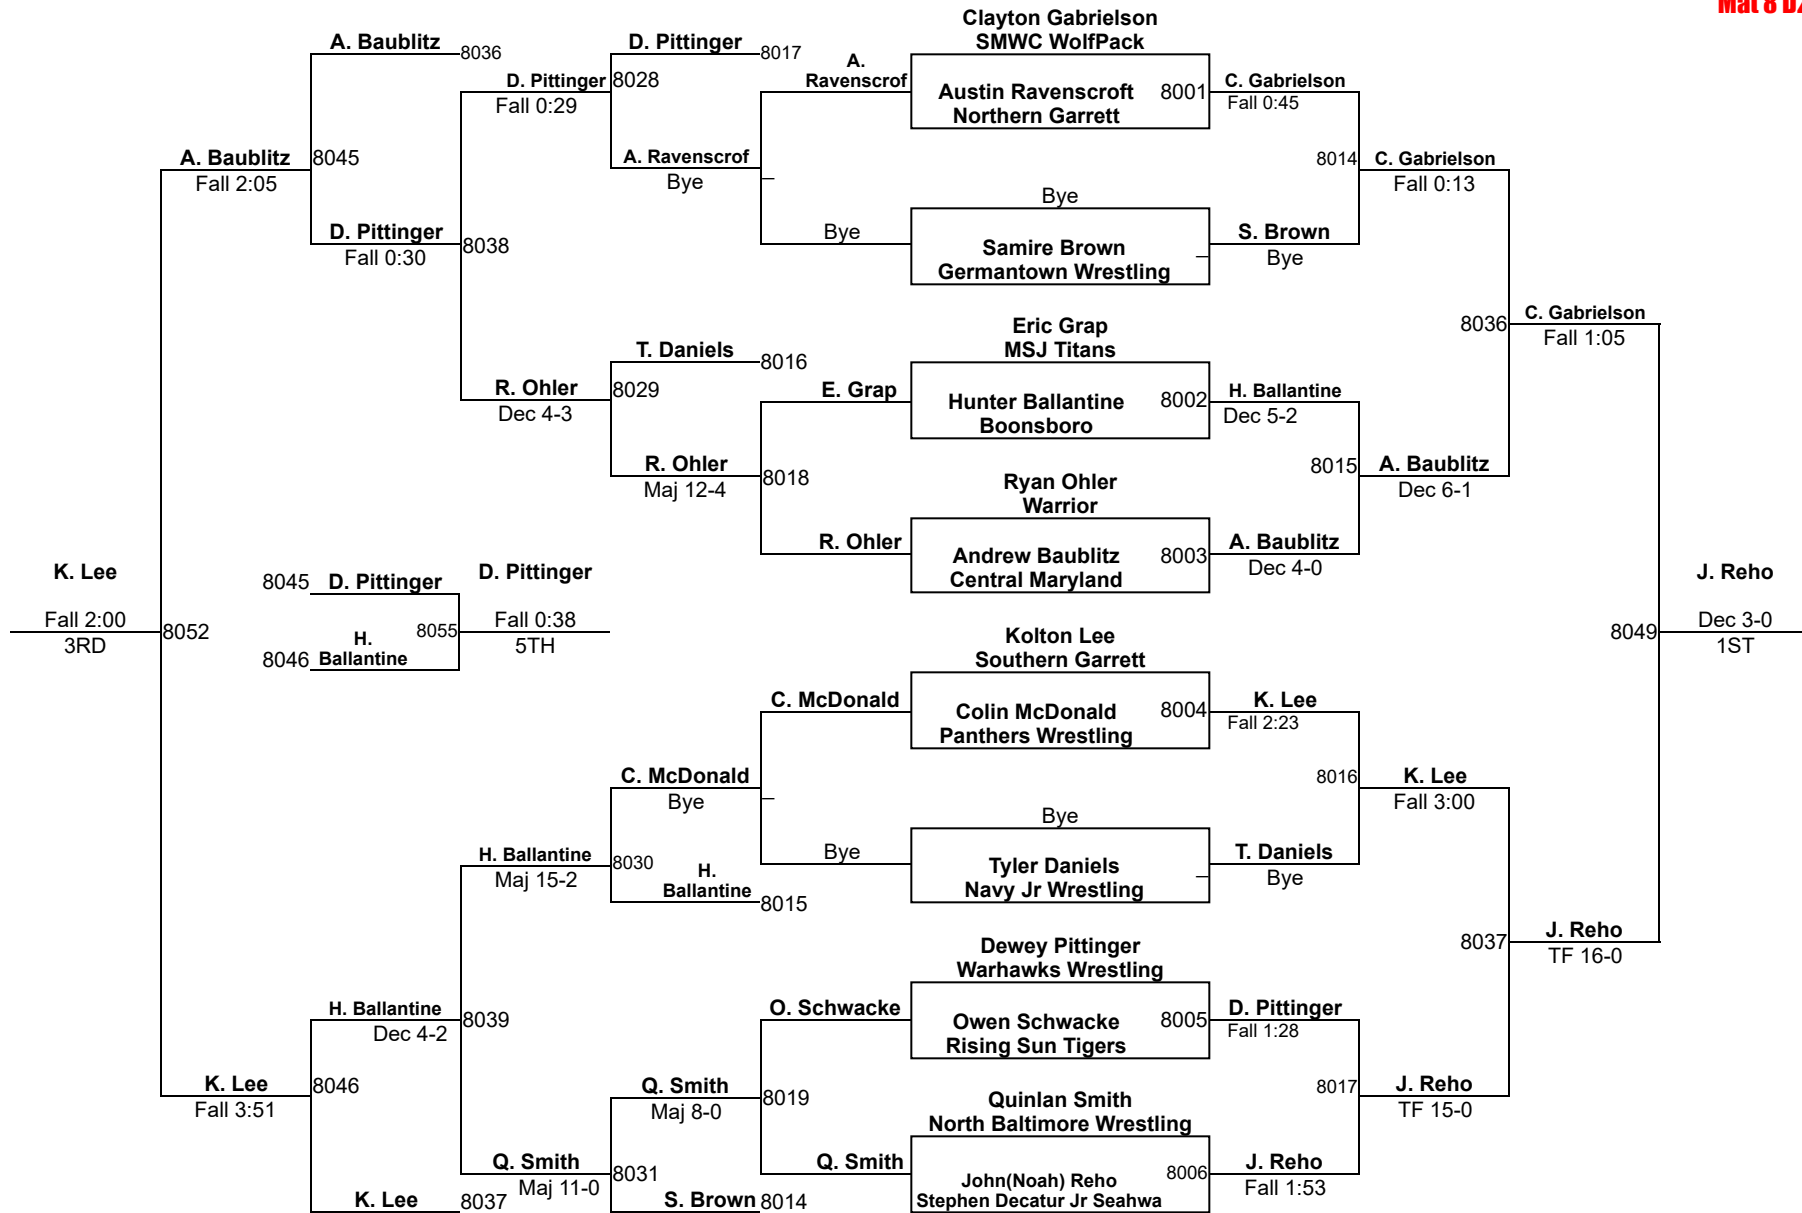

MSWA AGE/WT SERIES STATE TOURNAMENT

14U 110

Mat 8 D2