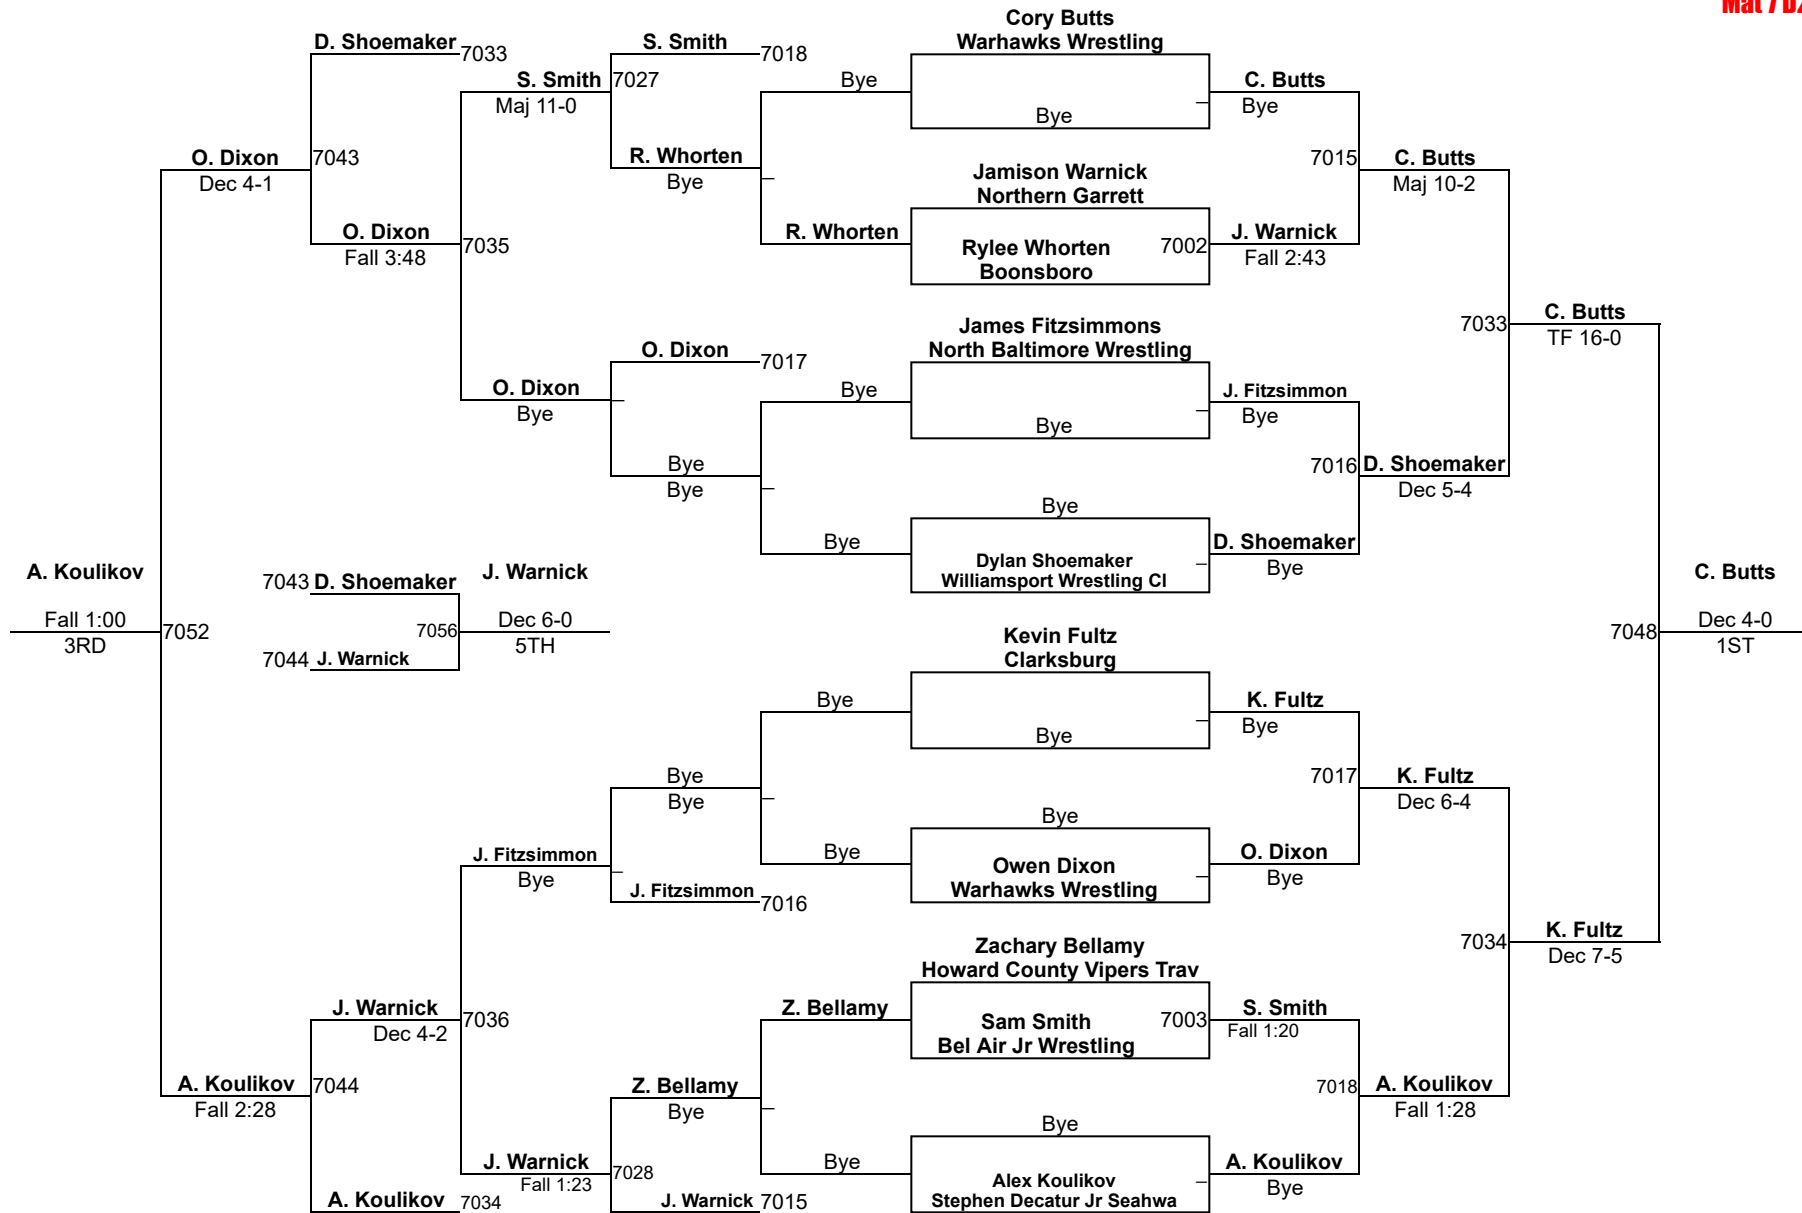

MSWA AGE/WT SERIES STATE TOURNAMENT

14U 130
Mat 7 D2