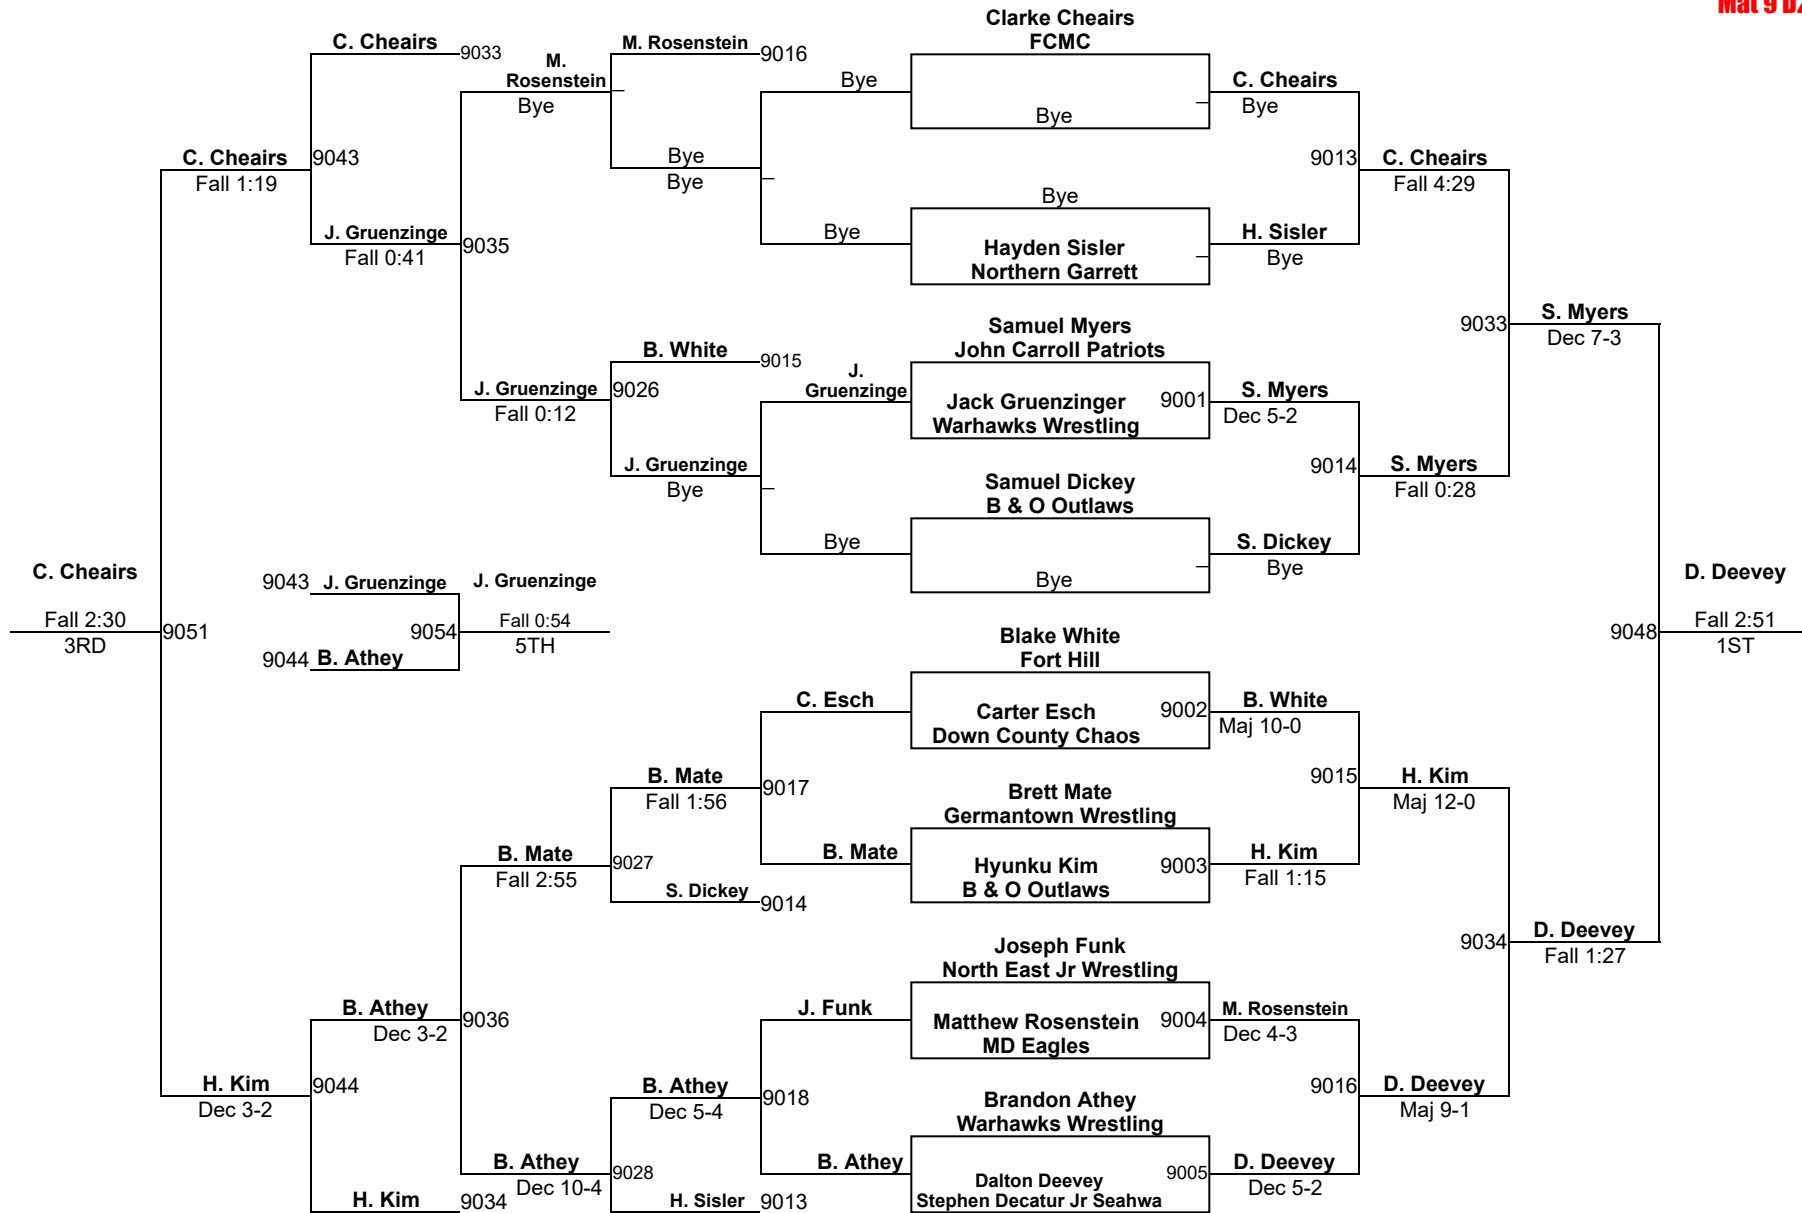

MSWA AGE/WT SERIES STATE TOURNAMENT

14U 145

Mat 9 D2