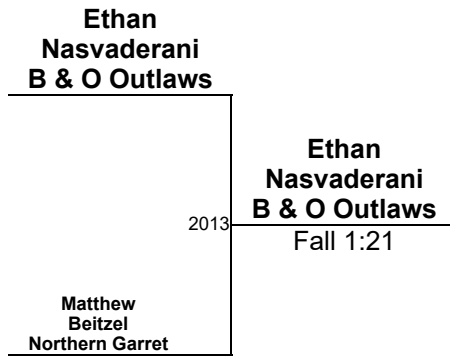

# MSWA AGE/WT SERIES STATE TOURNAMENT

**14U 75**  
Mat 2 D2

Round 1

Round 2

Round 3

E. Nasvaderani (B & O Outlaws)  
1ST

M. Beitzel (Northern Garrett)  
2ND