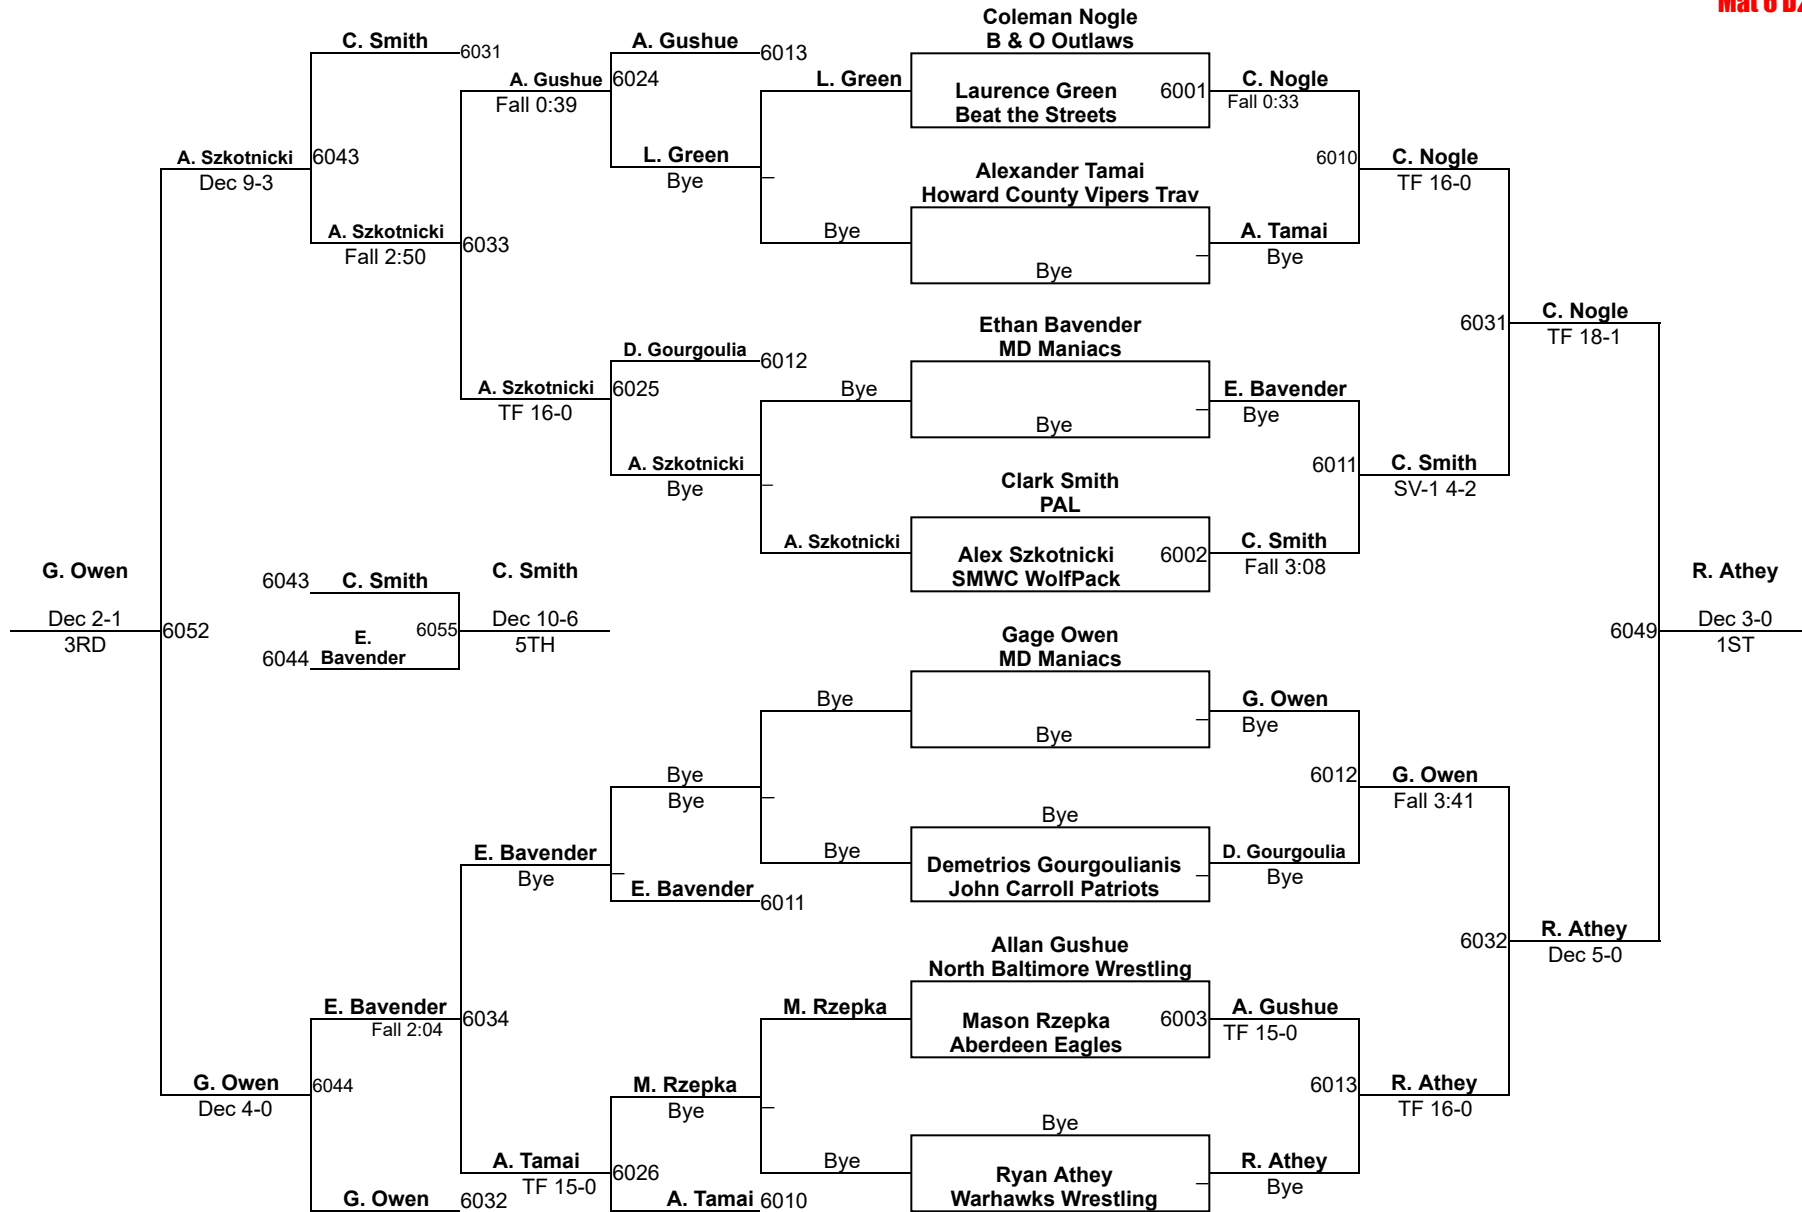

MSWA AGE/WT SERIES STATE TOURNAMENT

14U 85

Mat 6 D2