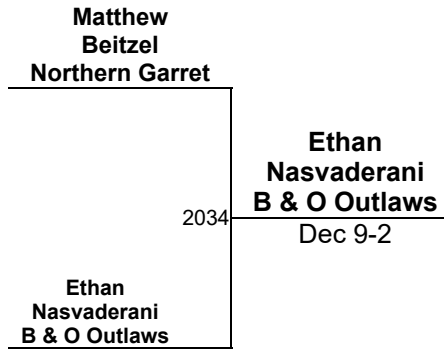

# MSWA AGE/WT SERIES STATE TOURNAMENT

**14U 75**  
Mat 2 D2

Round 1

Round 2

Round 3

E. Nasvaderani (B & O Outlaws)  
1ST

M. Beitzel (Northern Garrett)  
2ND