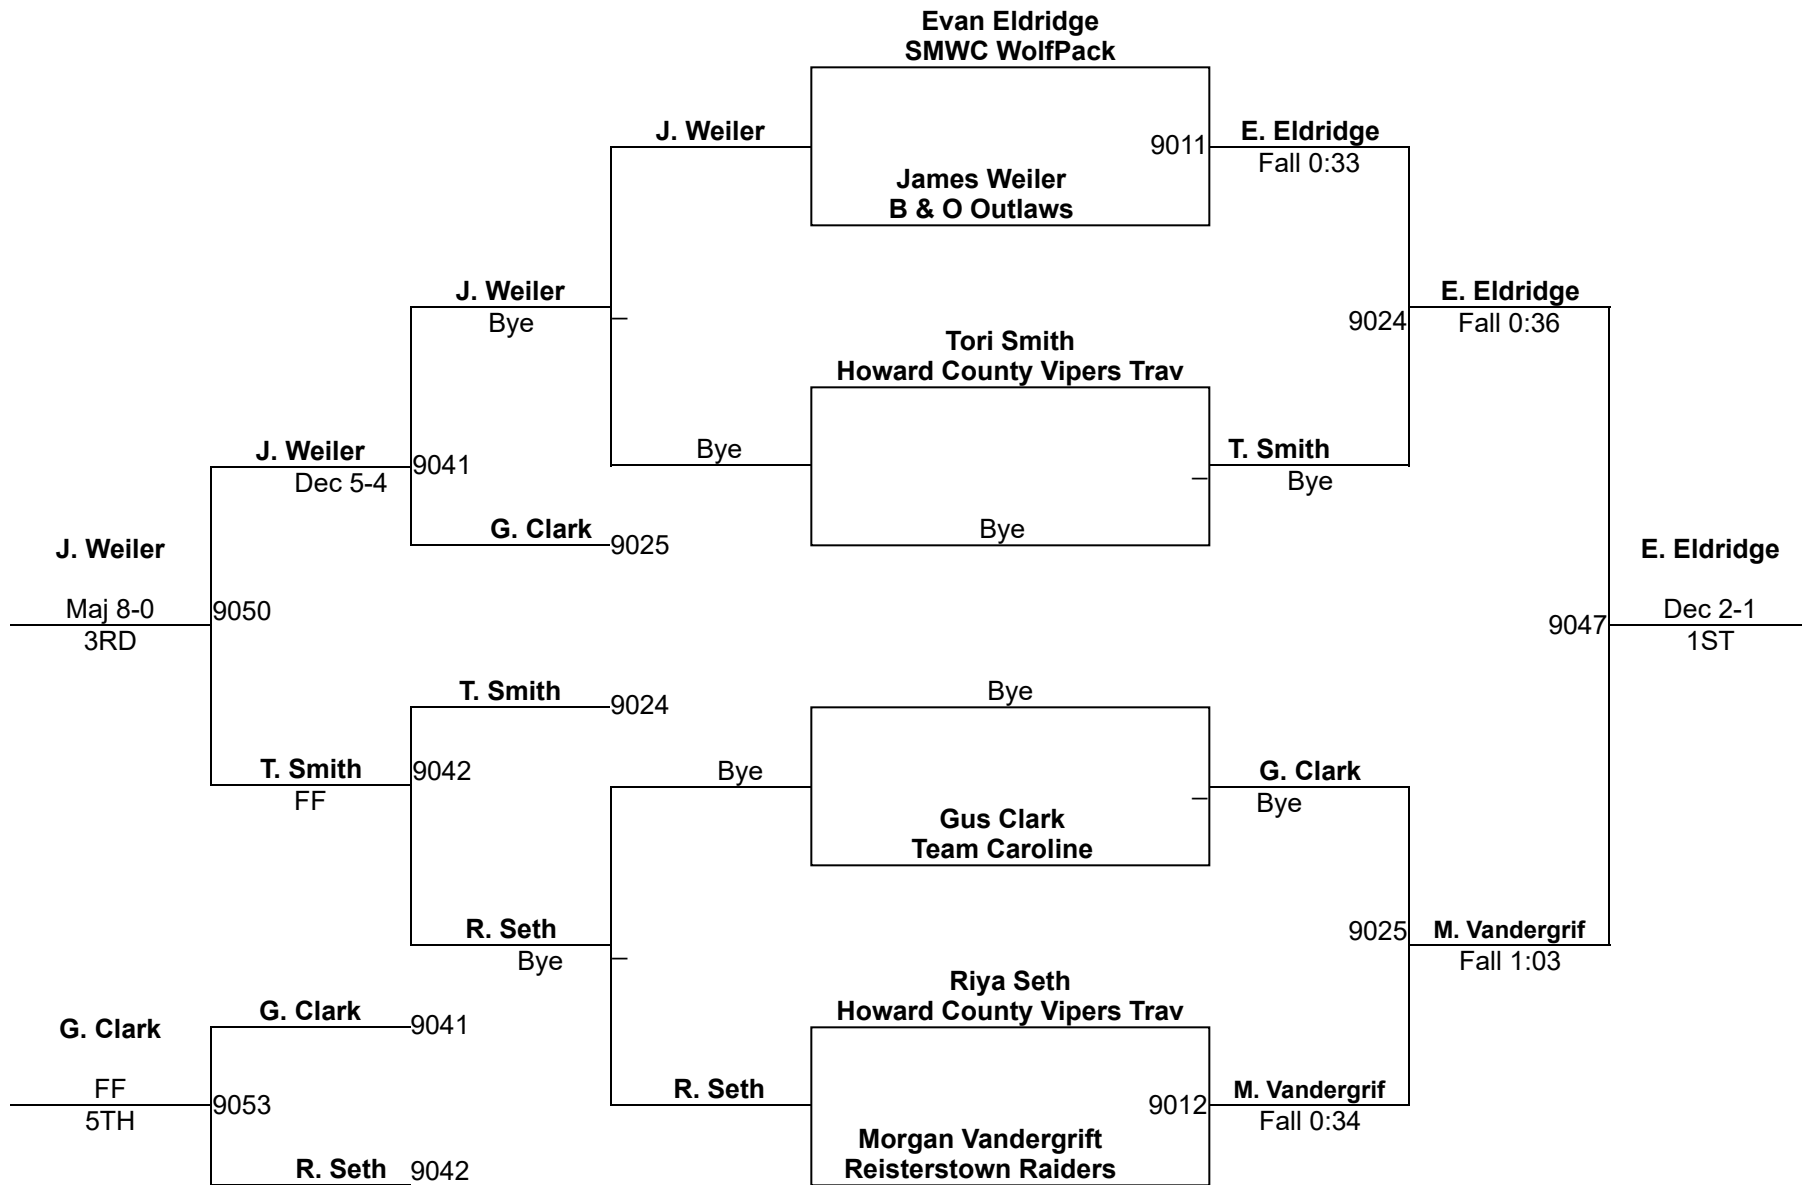

MSWA AGE/WT SERIES STATE TOURNAMENT

14U 115
Mat 9 D2