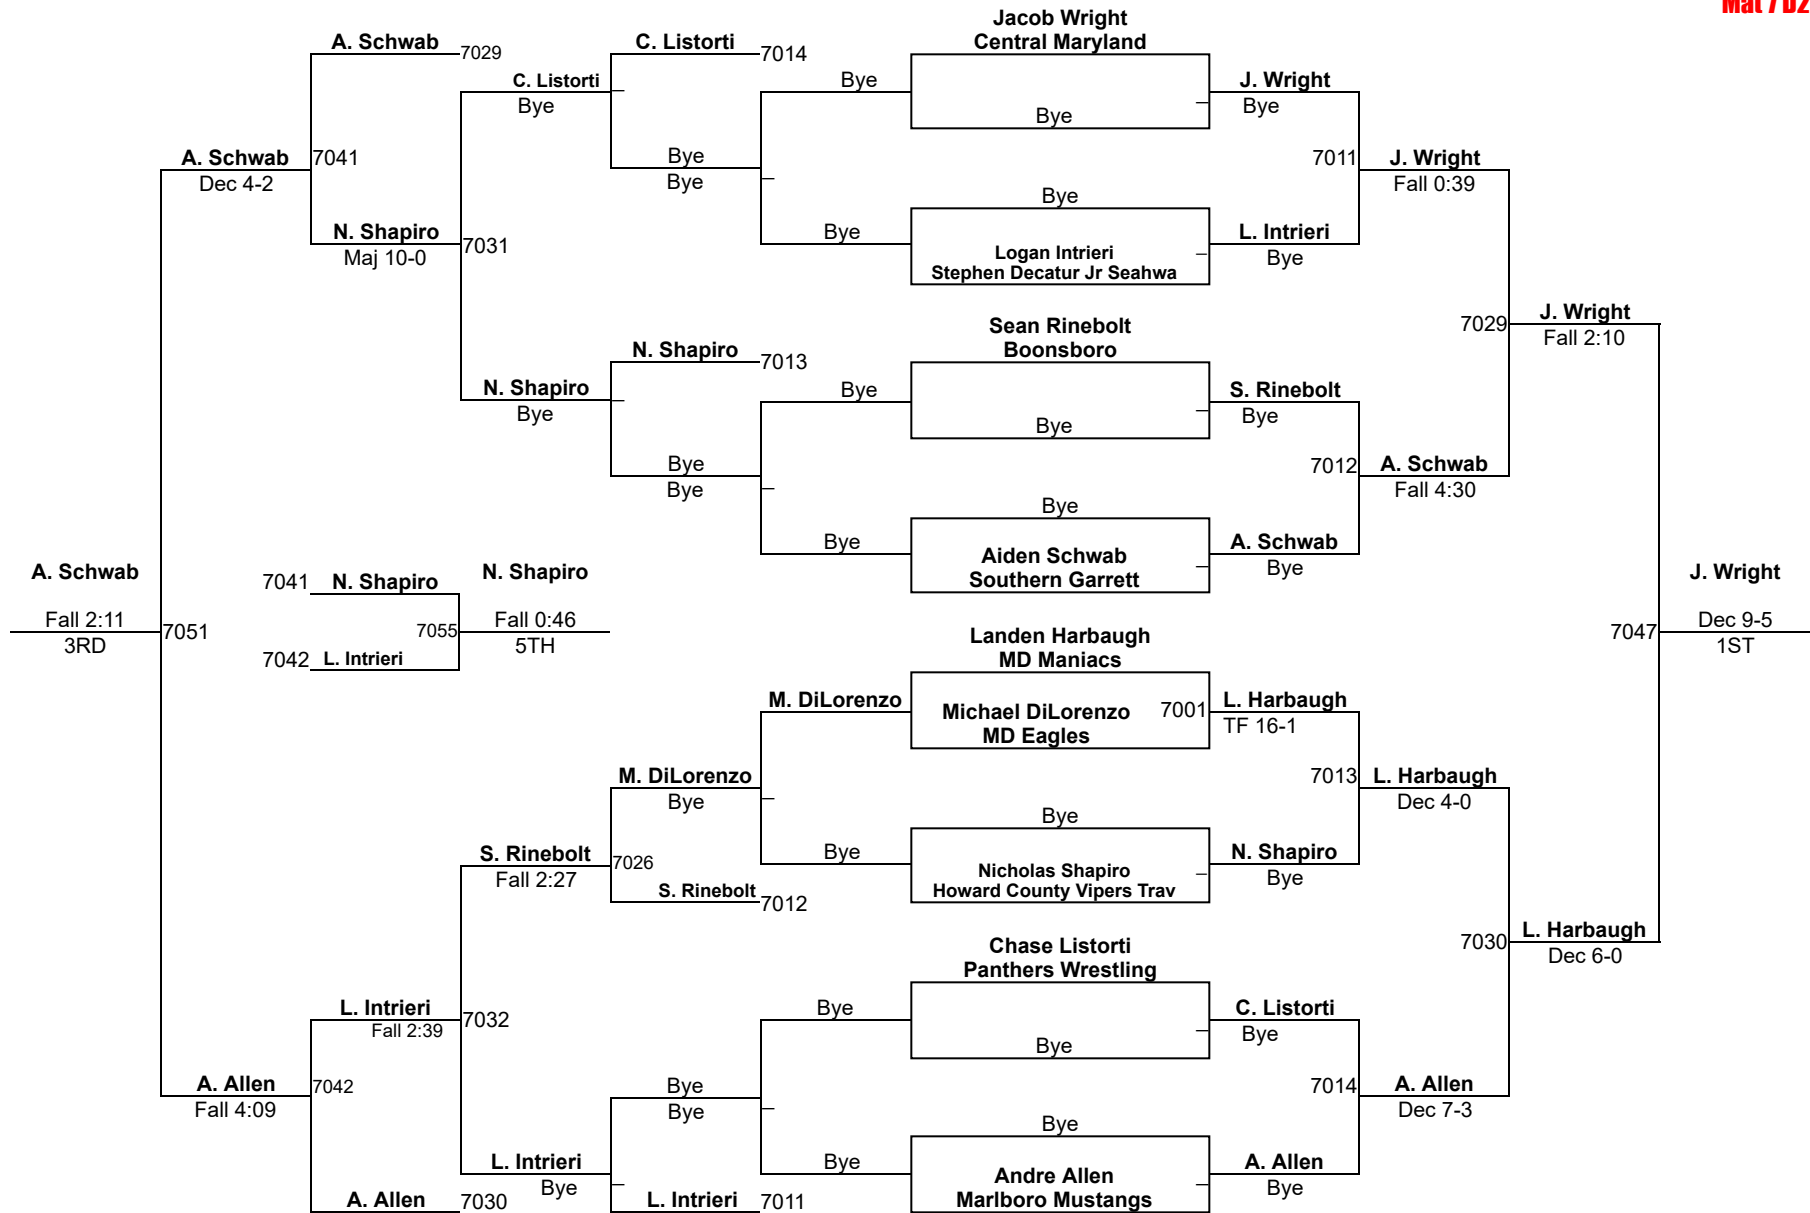

MSWA AGE/WT SERIES STATE TOURNAMENT

14U 105
Mat 7 D2