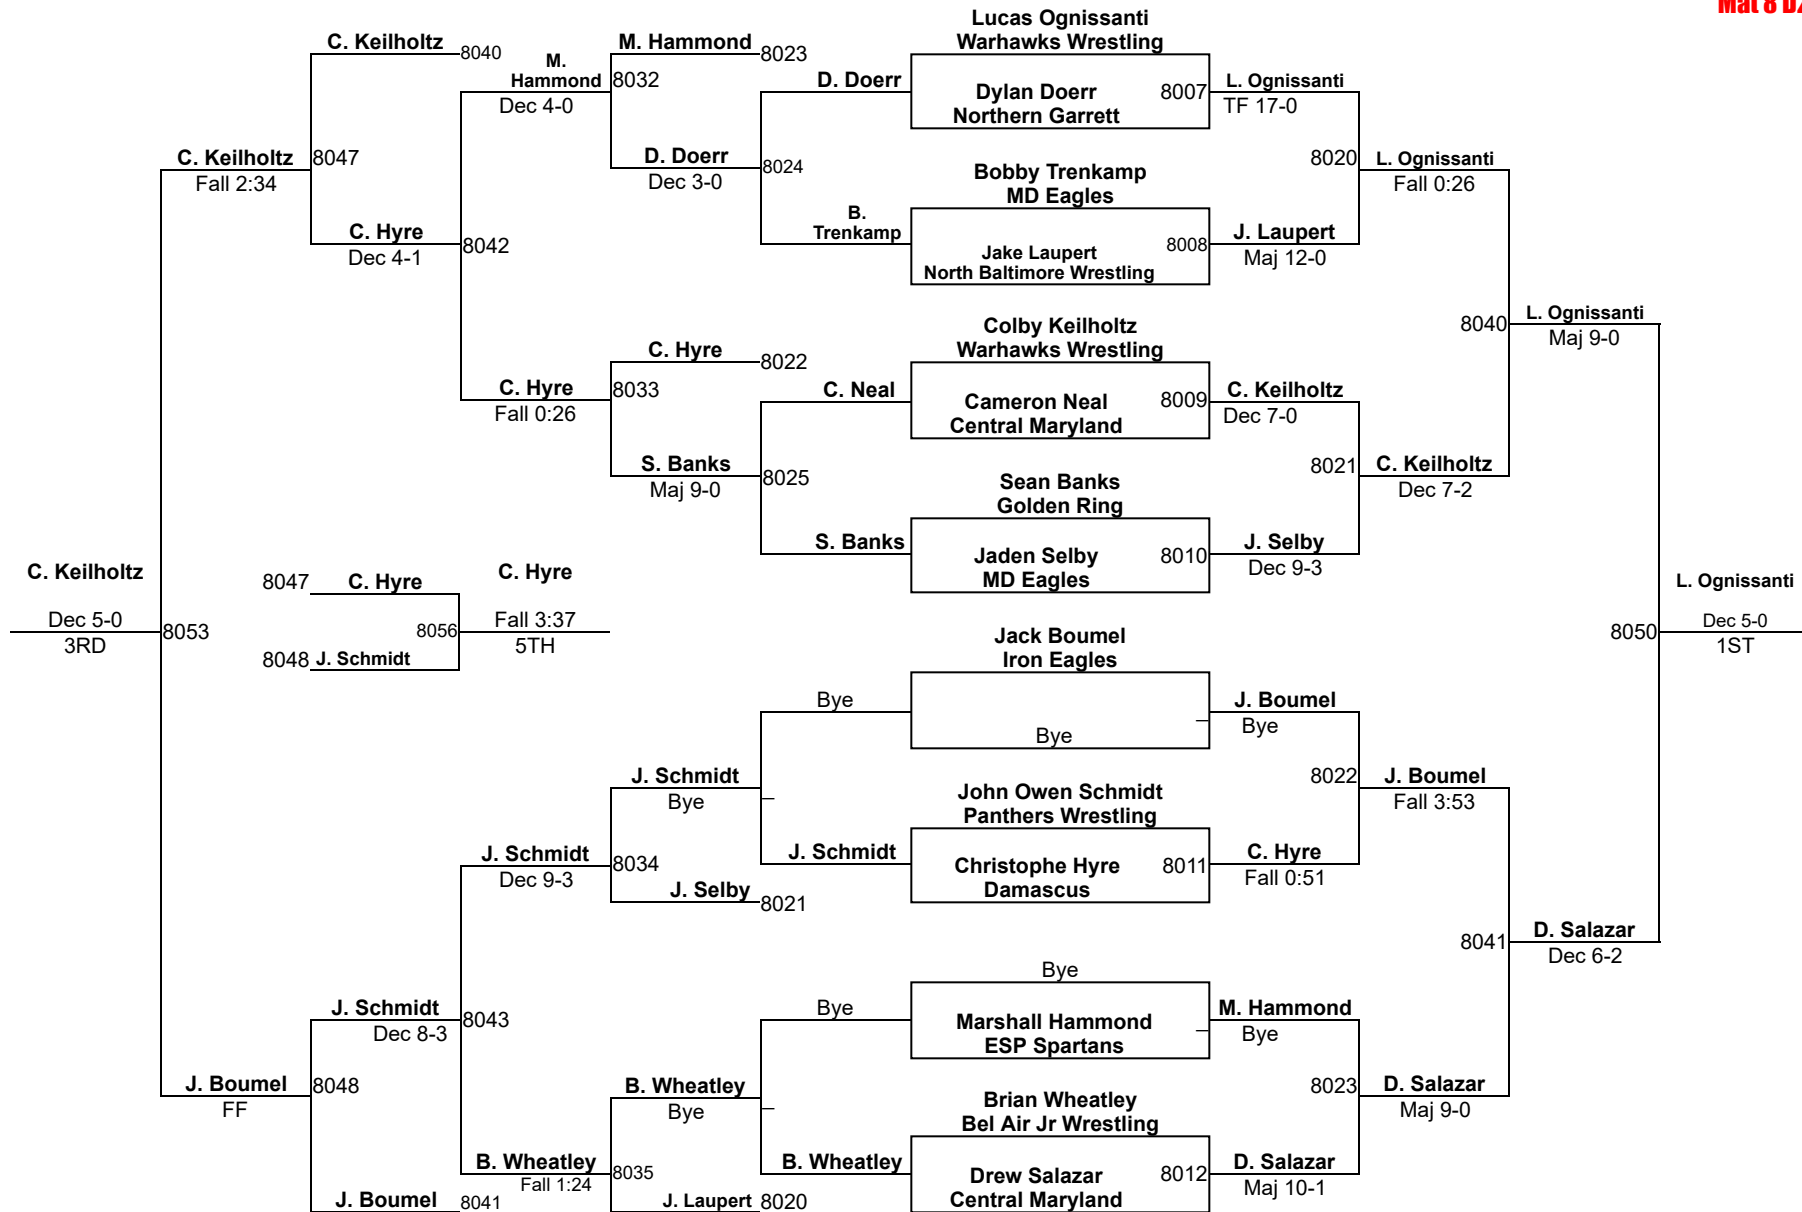

MSWA AGE/WT SERIES STATE TOURNAMENT

14U 122
Mat 8 D2