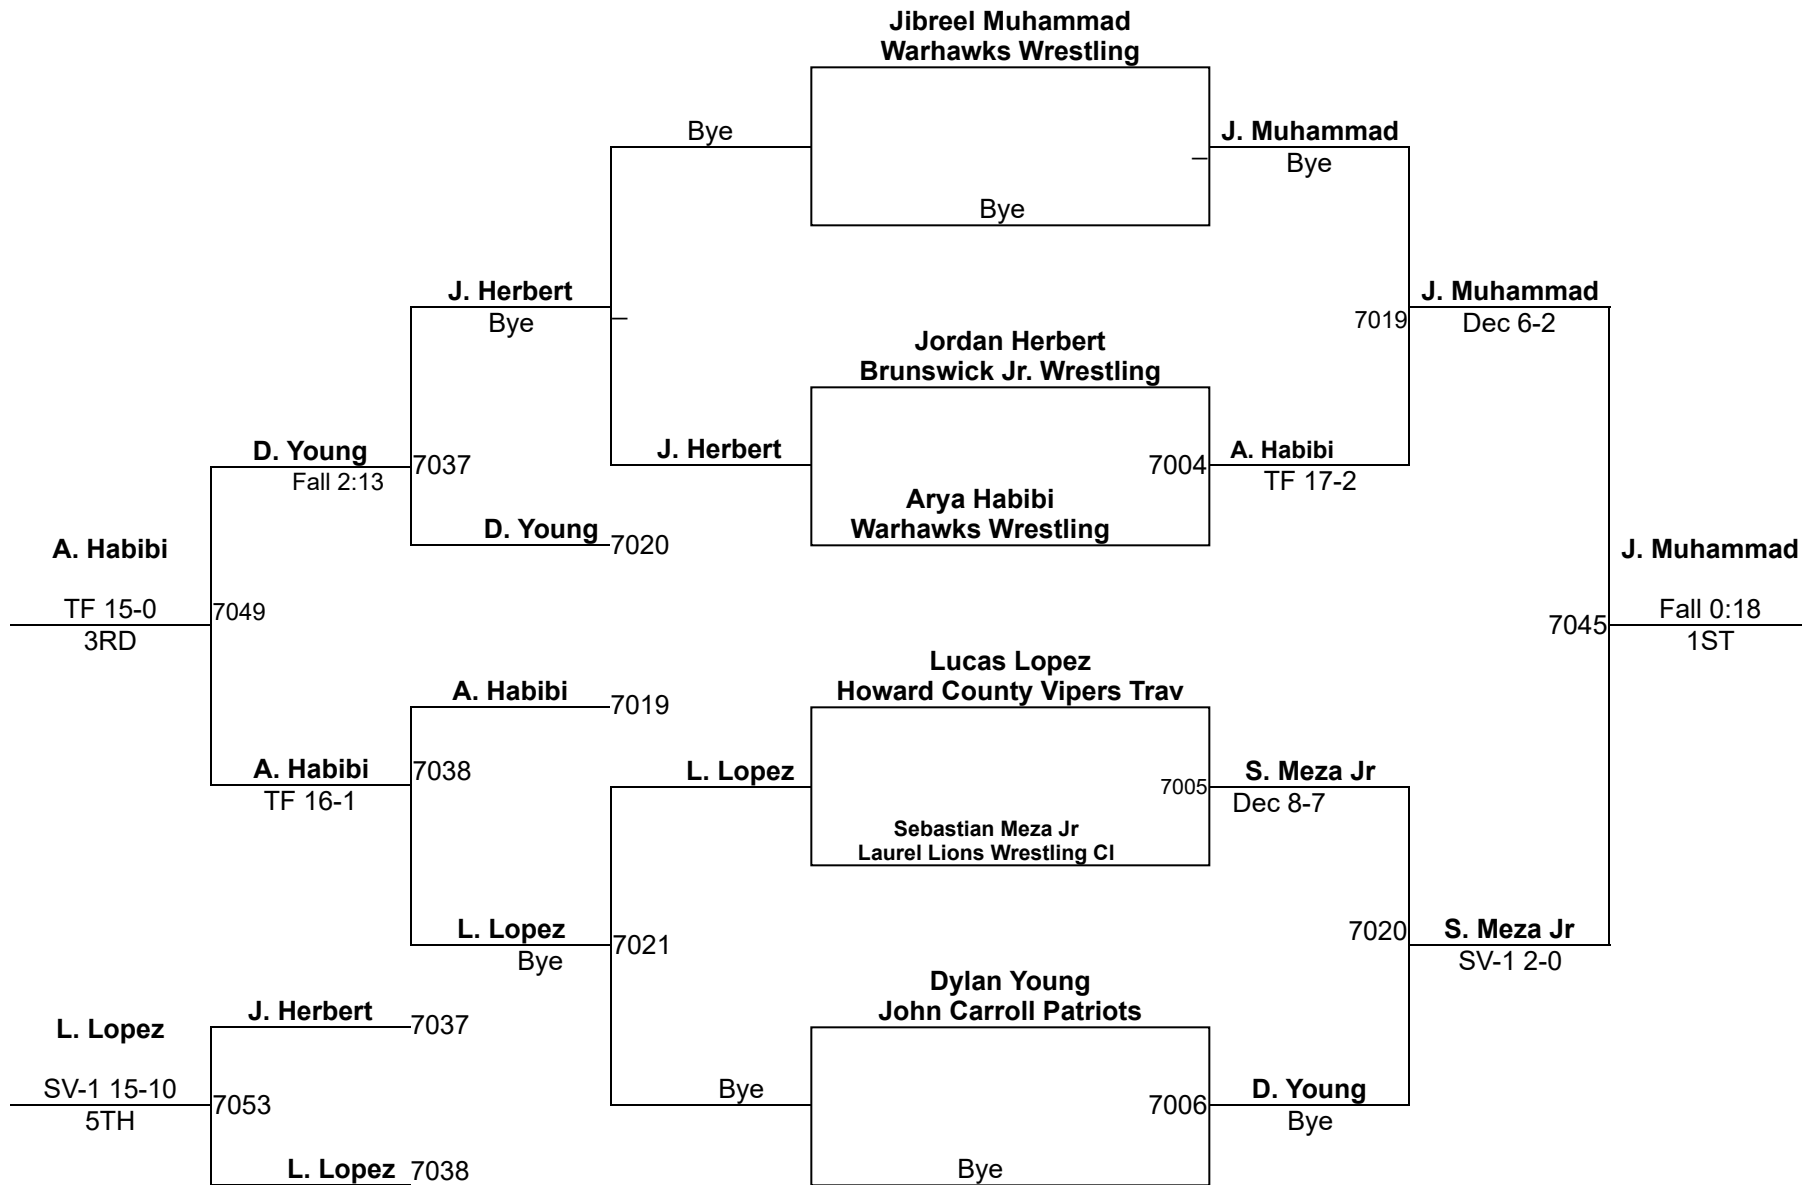

MSWA AGE/WT SERIES STATE TOURNAMENT

14U 80
Mat 7 D2