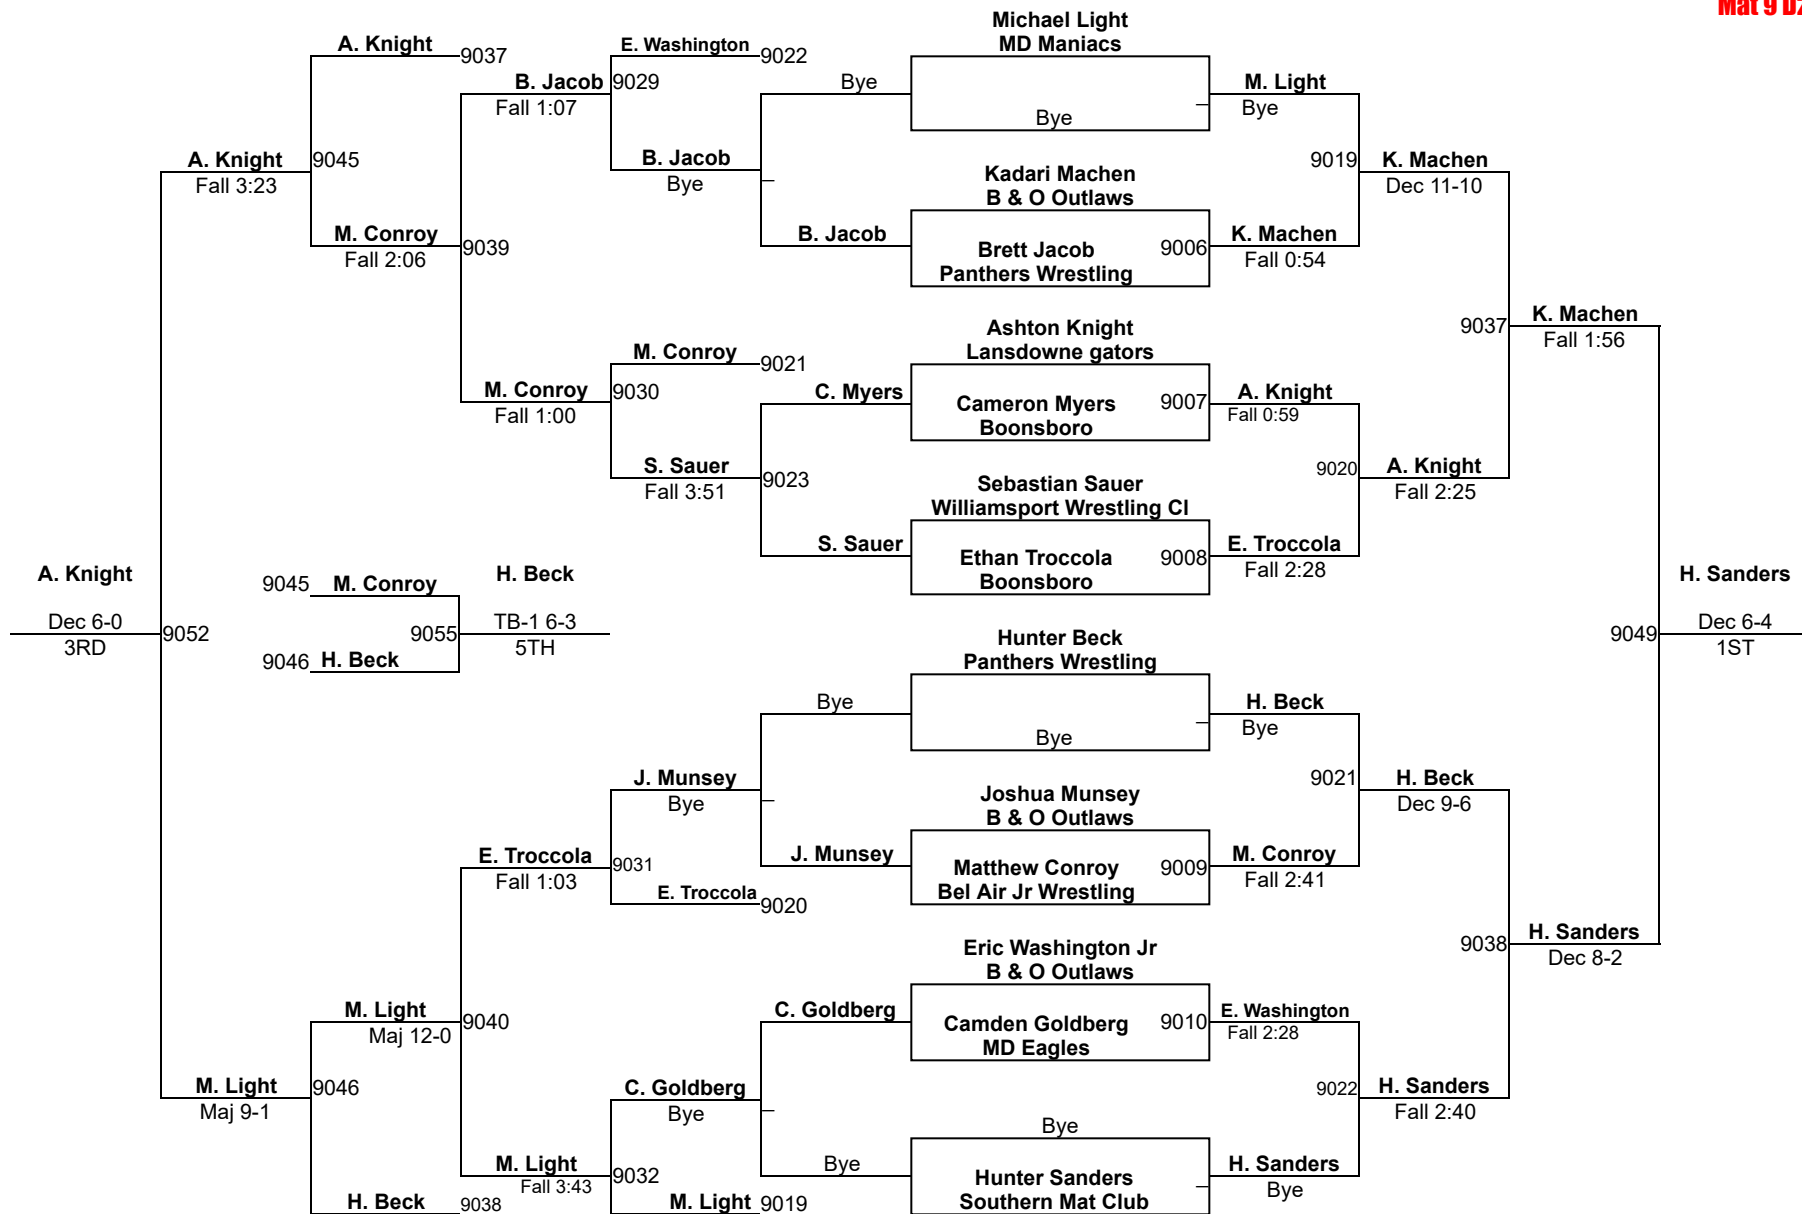

MSWA AGE/WT SERIES STATE TOURNAMENT

14U 165
Mat 9 D2