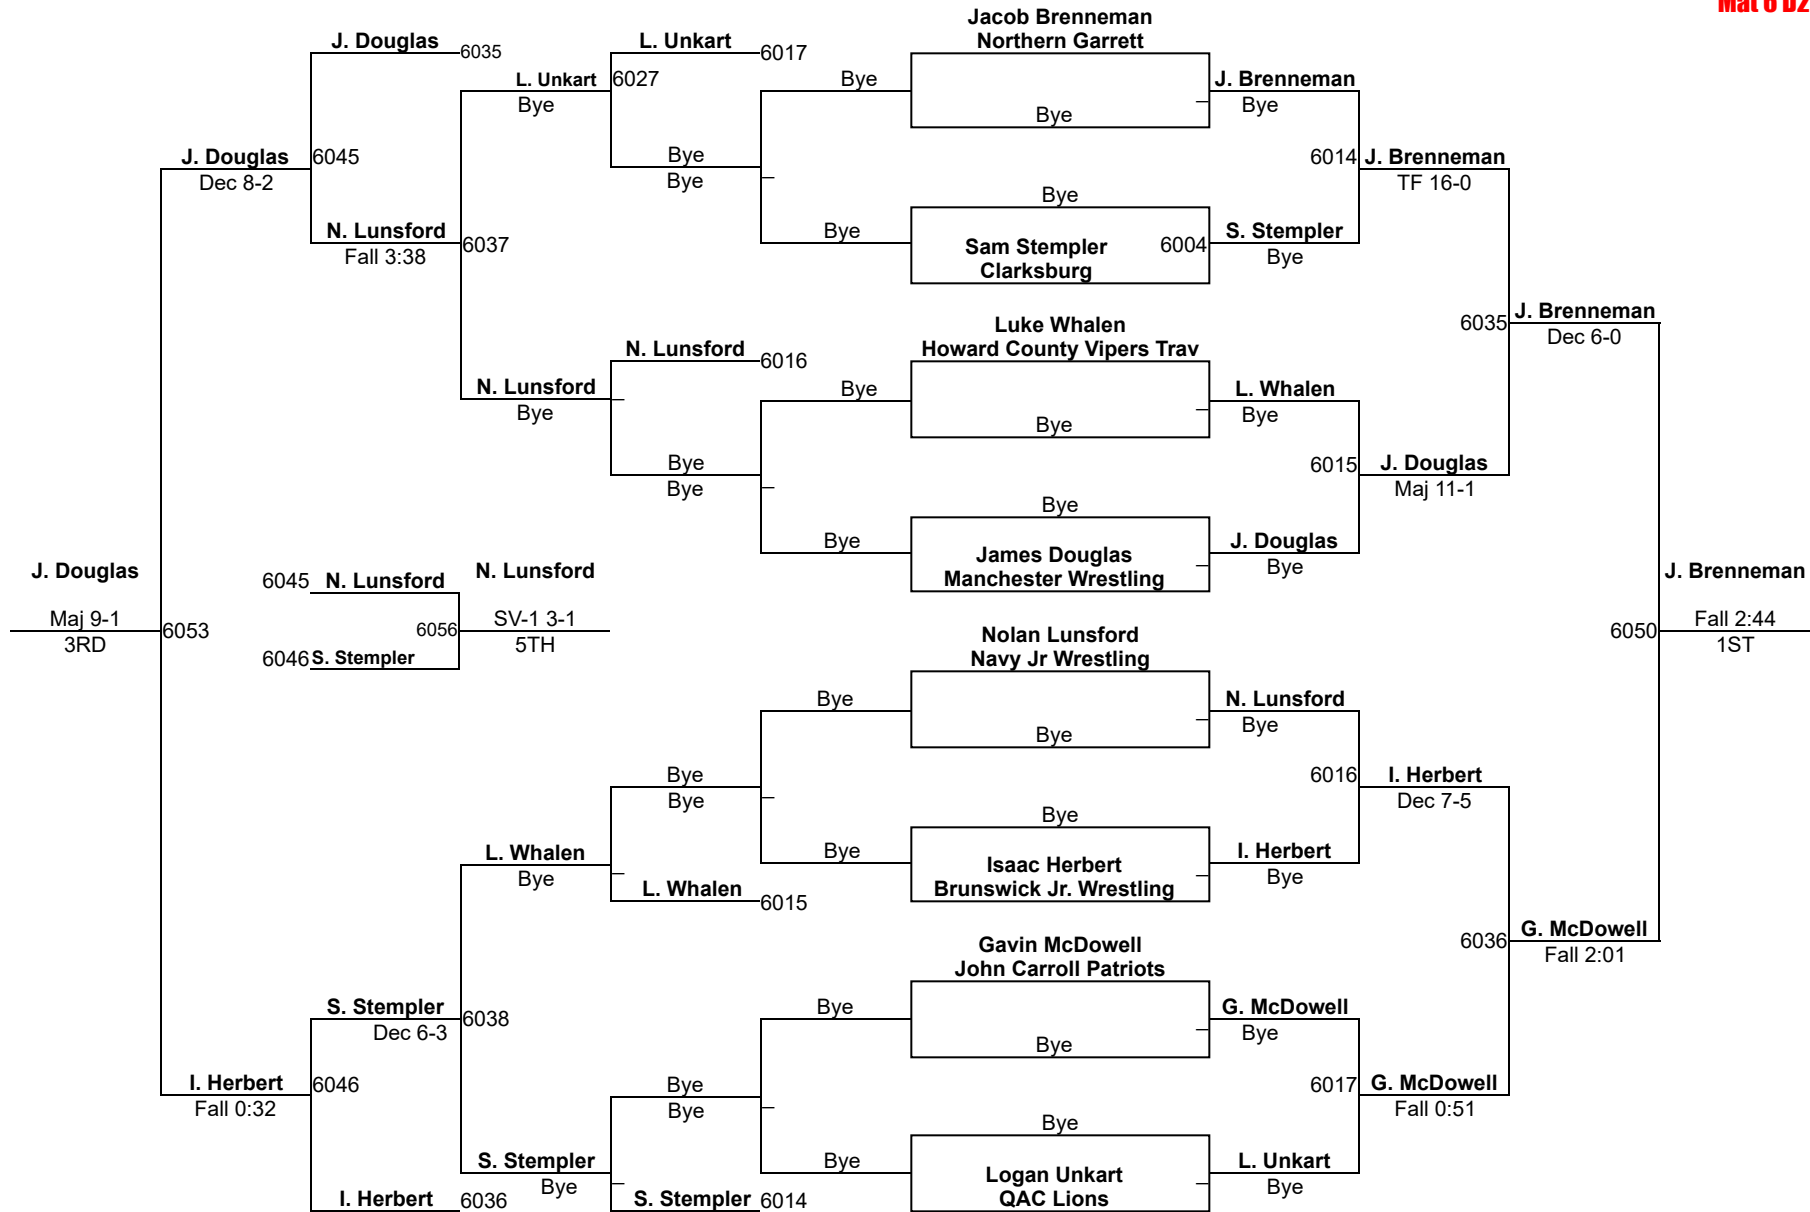

MSWA AGE/WT SERIES STATE TOURNAMENT

14U 90

Mat 6 D2