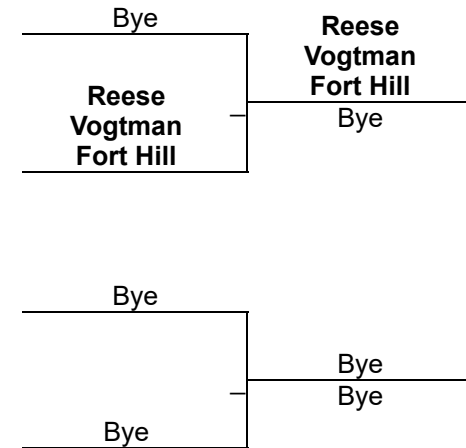

# MSWA AGE/WT SERIES STATE TOURNAMENT

**14U 180**

Round 1

Round 2

Round 3

**WRESTLERS**

Bye

Bye