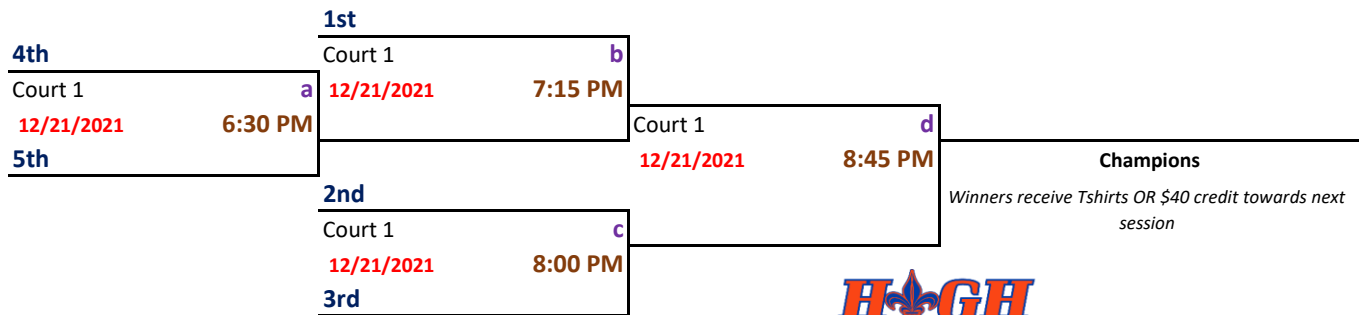

Playoff Schedule

Playoff & Consolation Matches are BEST two-of-three to 21, 3rd game to 15 points (if needed) - switch sides at 8 points & no time limit.