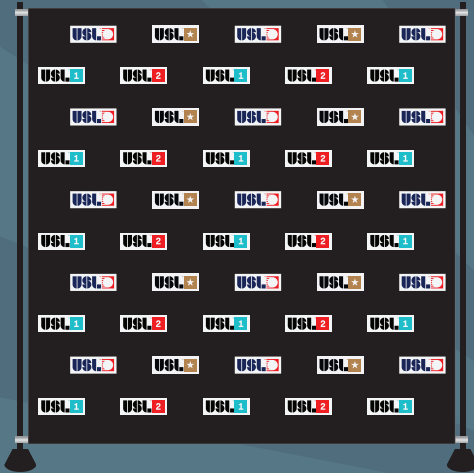

# ORDER FORM

**CUSTOMIZE ALL PRODUCTS  
WITH YOUR LOGOS**

**FABRIC COUNTER**  
\$189.00  
full digital color print

**10FT STEP & REPEAT**  
\$429.00  
full digital color print

**6FT TABLE THROW**  
\$165.00