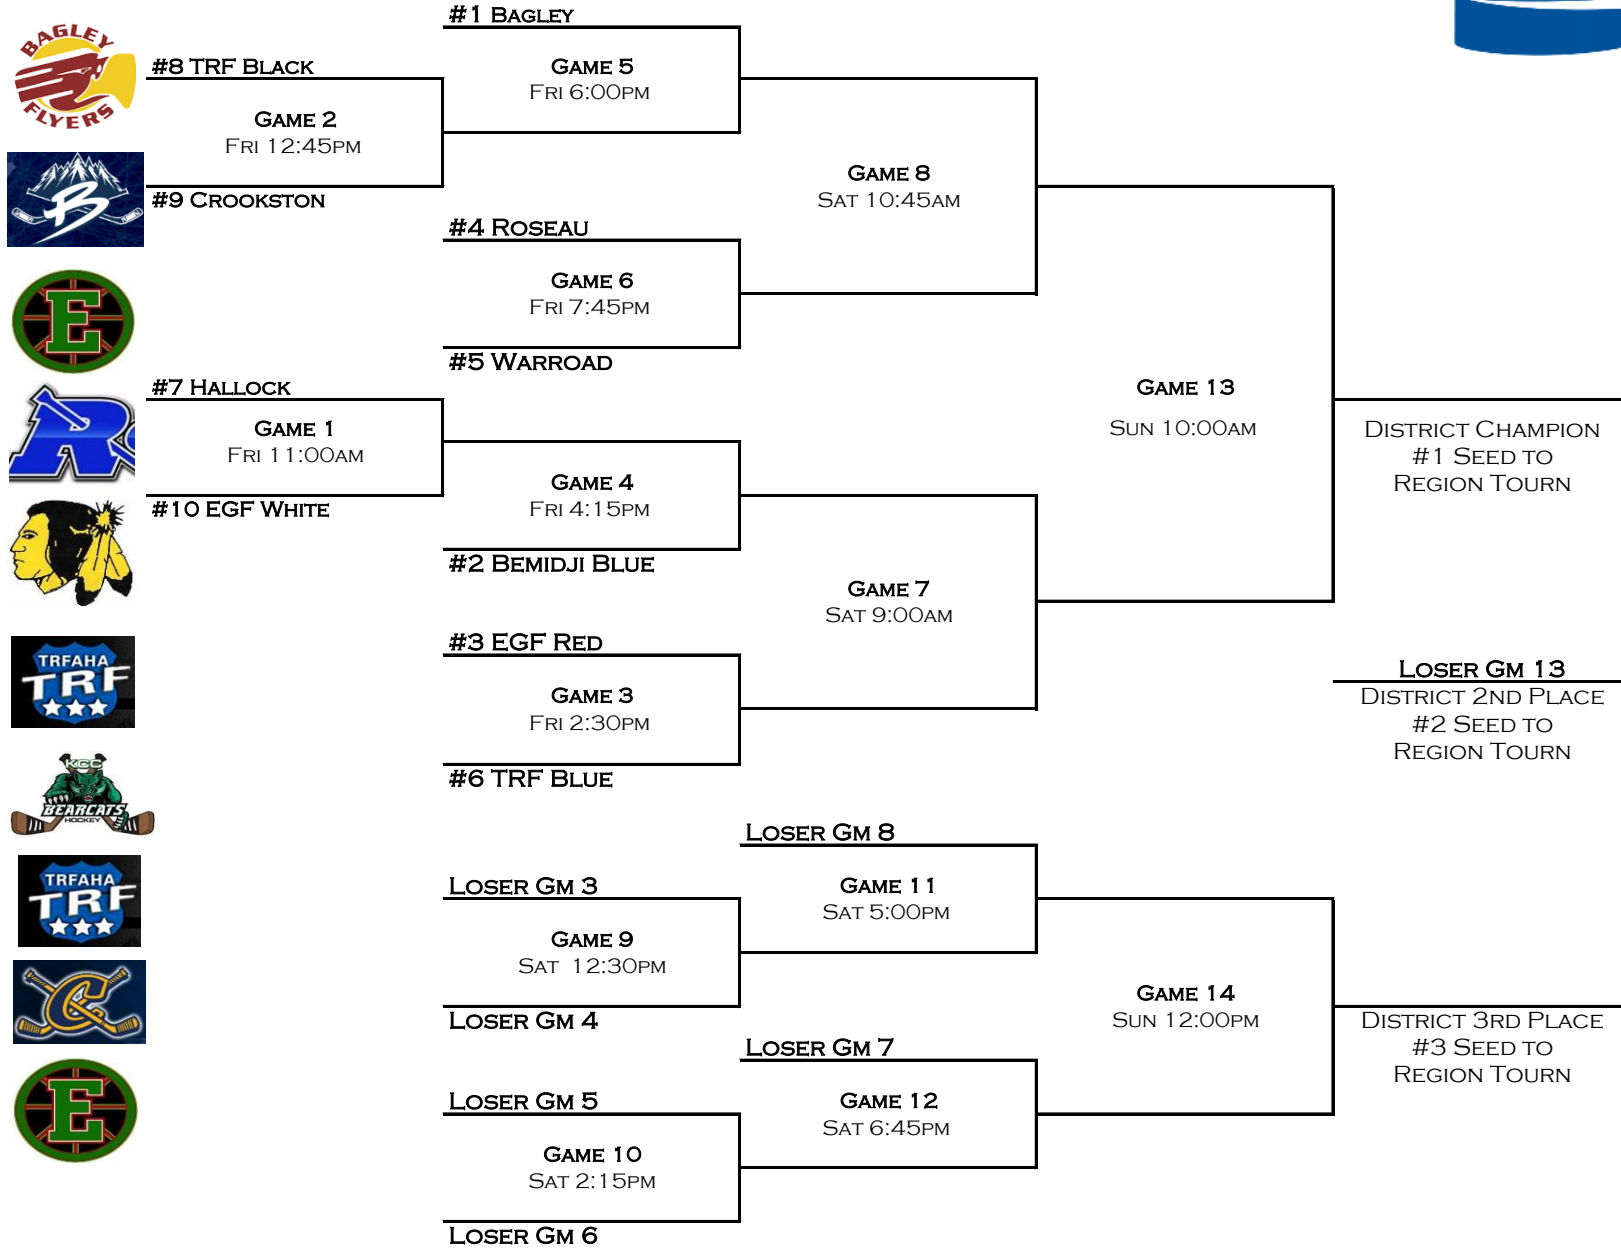

MINNESOTA HOCKEY

DISTRICT 16

DISTRICT 16 PEEWEE B TOURNAMENT
 FEBRUARY 15TH - 17TH
 BAGLEY

HIGHEST SEEDED TEAM IS HOME TEAM AND WILL WEAR LIGHT COLORED JERSEYS
 EACH TEAM MUST HAVE A MINIMUM OF 3 HOURS BETWEEN GAMES AND NO MORE THAN 2 GAMES PER DAY