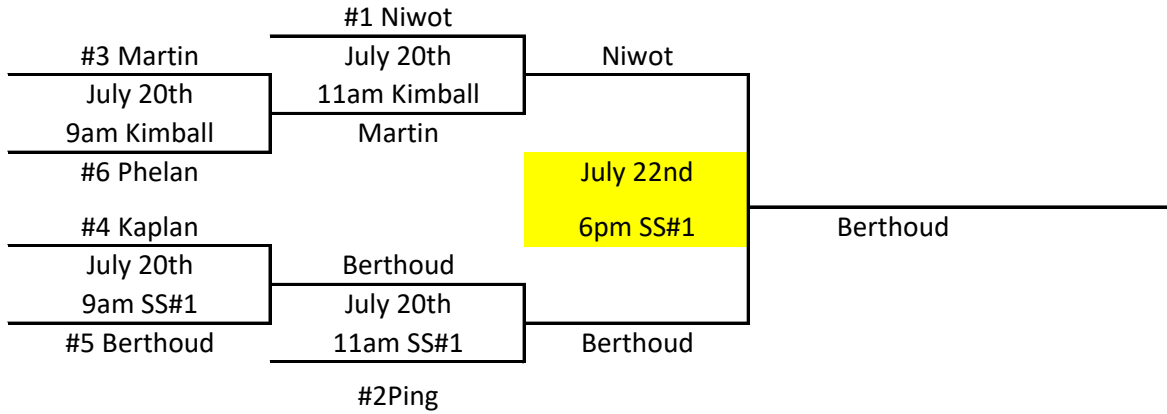

2019 13 & 14 Year Old Rec. Tournament

Single Elimination Bracket

Games may start up to 15 minutes early

Higher seed is home team

Flip for Championship game

CA. tie breaker if after regulation game is tied

1:45 time limit, no new inning after 1:45