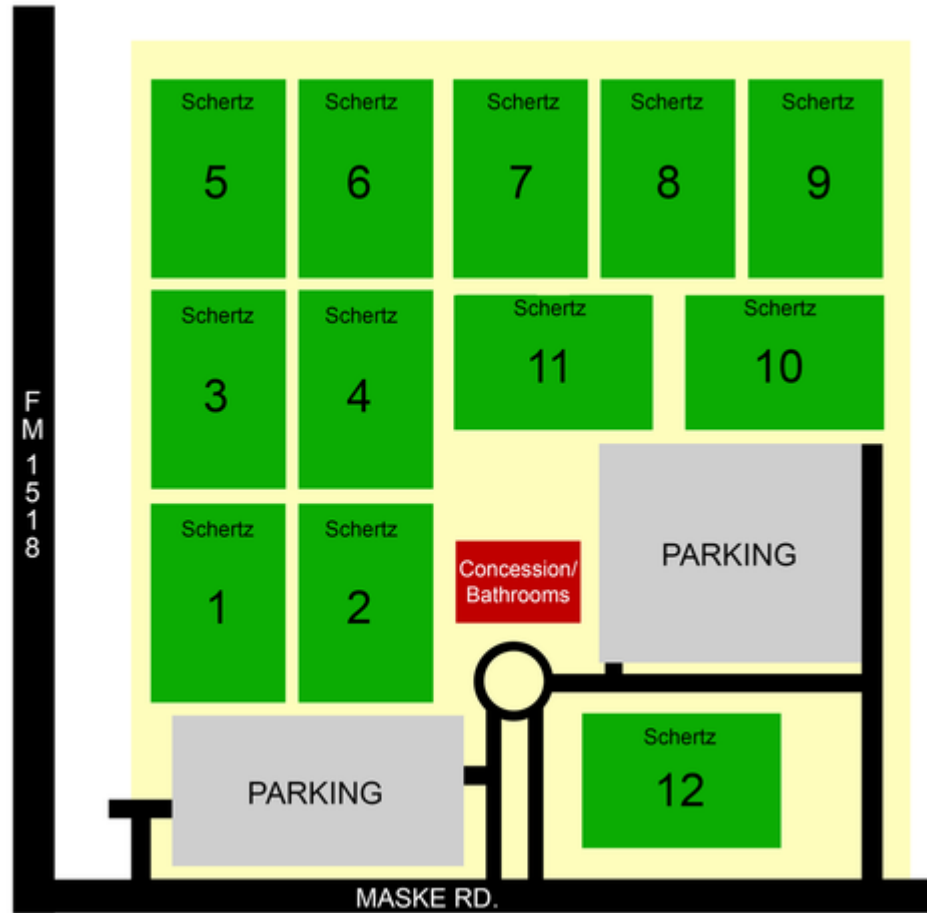

SCHERTZ SOCCER COMPLEX

75 Maske Rd, Schertz, TX 78154

COMPLEX RULES

- ◆ NO SMOKING in or around the complex
- ◆ NO ALCOHOLIC BEVERAGES
- ◆ NO GLASS CONTAINERS
- ◆ NO DOGS or other animals, whether they are on a leash or carried
- ◆ NO LITTERING
- ◆ NO DRONES