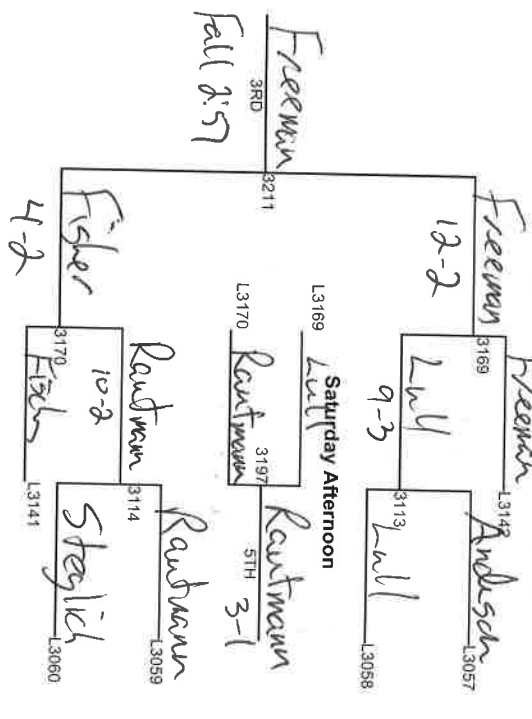

2016 Champion
Ryan Anderson
Clear Lake
(41-1)

Grzybowski
Fall 11 1:00

21-3
Coleman

Saturday Morning
2:45 p.m.

Friday est.
2:45 p.m.

Saturday Afternoon
2:45 p.m.

Saturday Morning
2:45 p.m.

Friday est.
2:45 p.m.