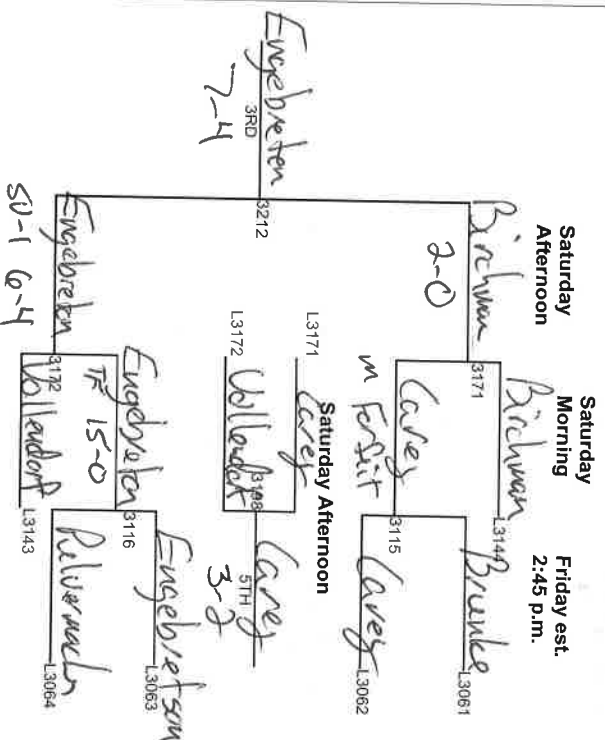

Division 3 - 113

Thursday - 7:15 p.m.

Carer Brunke Athens 27-13 Ft.	Jason Griffiths Hillsboro 26-7 Jr.	Caden Carey Mineral Point 27-13 So.	Easton Groskreutz Weyauwega-Fenn. 31-9 So.	Cori Engebretson Clear Lake 41-2 Sr.	Isaac Dickenson Horton 26-5 Sr.	Luke Pulvermacher Princeton 29-9 So.	Zack Anglin Bayfield/Washington 27-5 Sr.

Fri. est. 11:15 a.m.

Trent Vollendorf Ladysmith 33-6 So.	Brunko Fall 11:39	Lucas Scherikhoven Shoreland Lutheran 38-1 Jr.	Cary Coleman 36-3 So.	Caleb Gross Coleman 36-3 So.	Engebretson Alex Birchman Fennimore 30-8 Ft.	Pulvermacher Fall 13-11

Friday 7:00 p.m.

Vollendorf 3143	Scherikhoven 3143	Gross 3144	Birnman 3144

Saturday 5:00 p.m.

Scherikhoven 2016 Champion Riley Lull Fennimore (43-5)	Gross 1ST	Gross 1ST	Gross 1ST