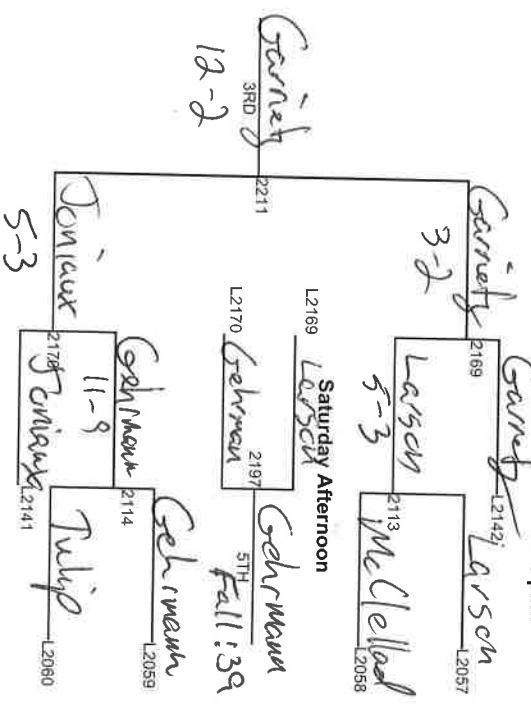

1ST
17-8
Helmes

416-0
Two Rivers

Division 3 - 106

Thursday - 7:15 p.m.	Jordan Ingalls Reedsville 26-18 Fr.	Fri. est. 11:15 a.m.	Ryan Anderson Clear Lake 42-0 Jr.	Friday	7:00 p.m.	Saturday	5:00 p.m.
Kolin Grzybowski Coleman 37-3 So.	Grzybowski TF 17-2	Grzybowski 9-8	Grzybowski 5-0-1	3001	3057	3141	3225
Cian Fischer Weyauwega-Frem. 41-4 So.	Mason Lull Fennimore 41-4 Fr.	Fischer 5-1	Fischer 75 19-4	3002	3058	3141	3225
Isaiah Ribble Brillion 28-15 So.	Anthony Raumann Random Lake 39-9 Jr.	Freeman Pin 5: 09	Freeman Pin 15: 4	3002	3059	3142	3225
Jayvn Freeman Phillips 30-7 So.	Kale Grossman Marshall 44-6 Jr.	Steglich TB-1 4-3	Dreyer Pin 15: 4	3003	3060	3142	3225
Danny Pittz Mineral Point 30-3 So.	Logan Steglich Cumberland 37-6 Jr.	Dreyer Pin 15: 4	Coleman Fall 11 1:00	3004	3060	3142	3225

Grzybowski
Fall 11 1:00

21-3
Coleman

Saturday Morning
2:45 p.m.

Friday est.
2:45 p.m.

Saturday Afternoon
2:45 p.m.