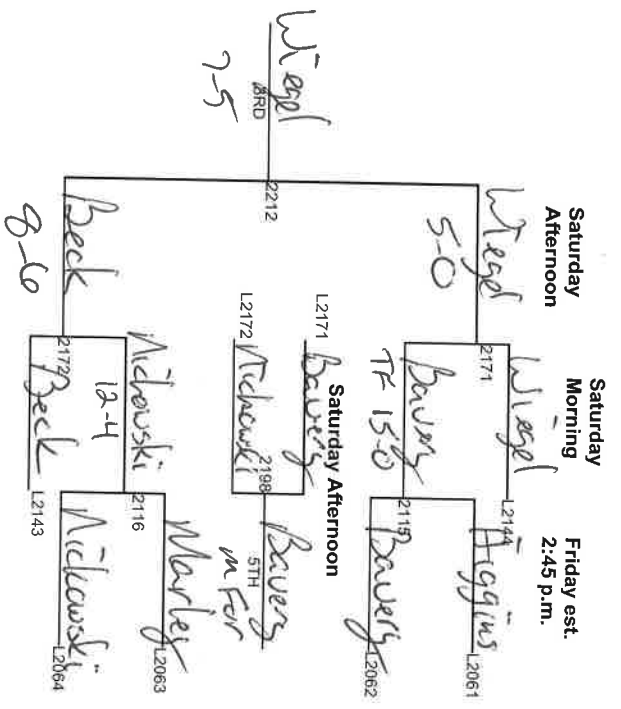

Division 2 - 113

Thursday - 7:15 p.m.

Joey Bianchi Two Rivers 37-5 So.	Garrett Moll Lodi 37-5 So.	Cole Bavery Edgerton 38-4 Ft.	Josh Enster Mosinee 33-4 Sr.	Jack Marley Melrose-Mind /G.-E.-T. 39-7 Jr.	Lucas Nygaard Wisconsin Lutheran 27-14 Ft.	Adam Bruss Kewaskum 25-6 Jr.	Jacek Nickowski Baldwin-Woodville 35-3 So.

Fri. est. 11:15 a.m.

Dane Higgins Medford Area 36-5 Ft.	Bianchi Ripon 41-5 Sr.	Zachary Beck Ripon 41-5 Sr.	B. Bavery Luxemburg-Casco 43-3 So.	Marley Isaac Wiegand Belmont/Platteville 42-3 Jr.	Isaac Wiegand Belmont/Platteville 42-3 Jr.	Nickowski Belmont/Platteville 42-3 Jr.

Friday 7:00 p.m.

Bianchi Fall 4:11	Beck 2143	Bosman 2144	Wiegand 2144

Saturday 5:00 p.m.

Bosman 2226	Bosman 2226	Bosman 2226	Bosman 2226