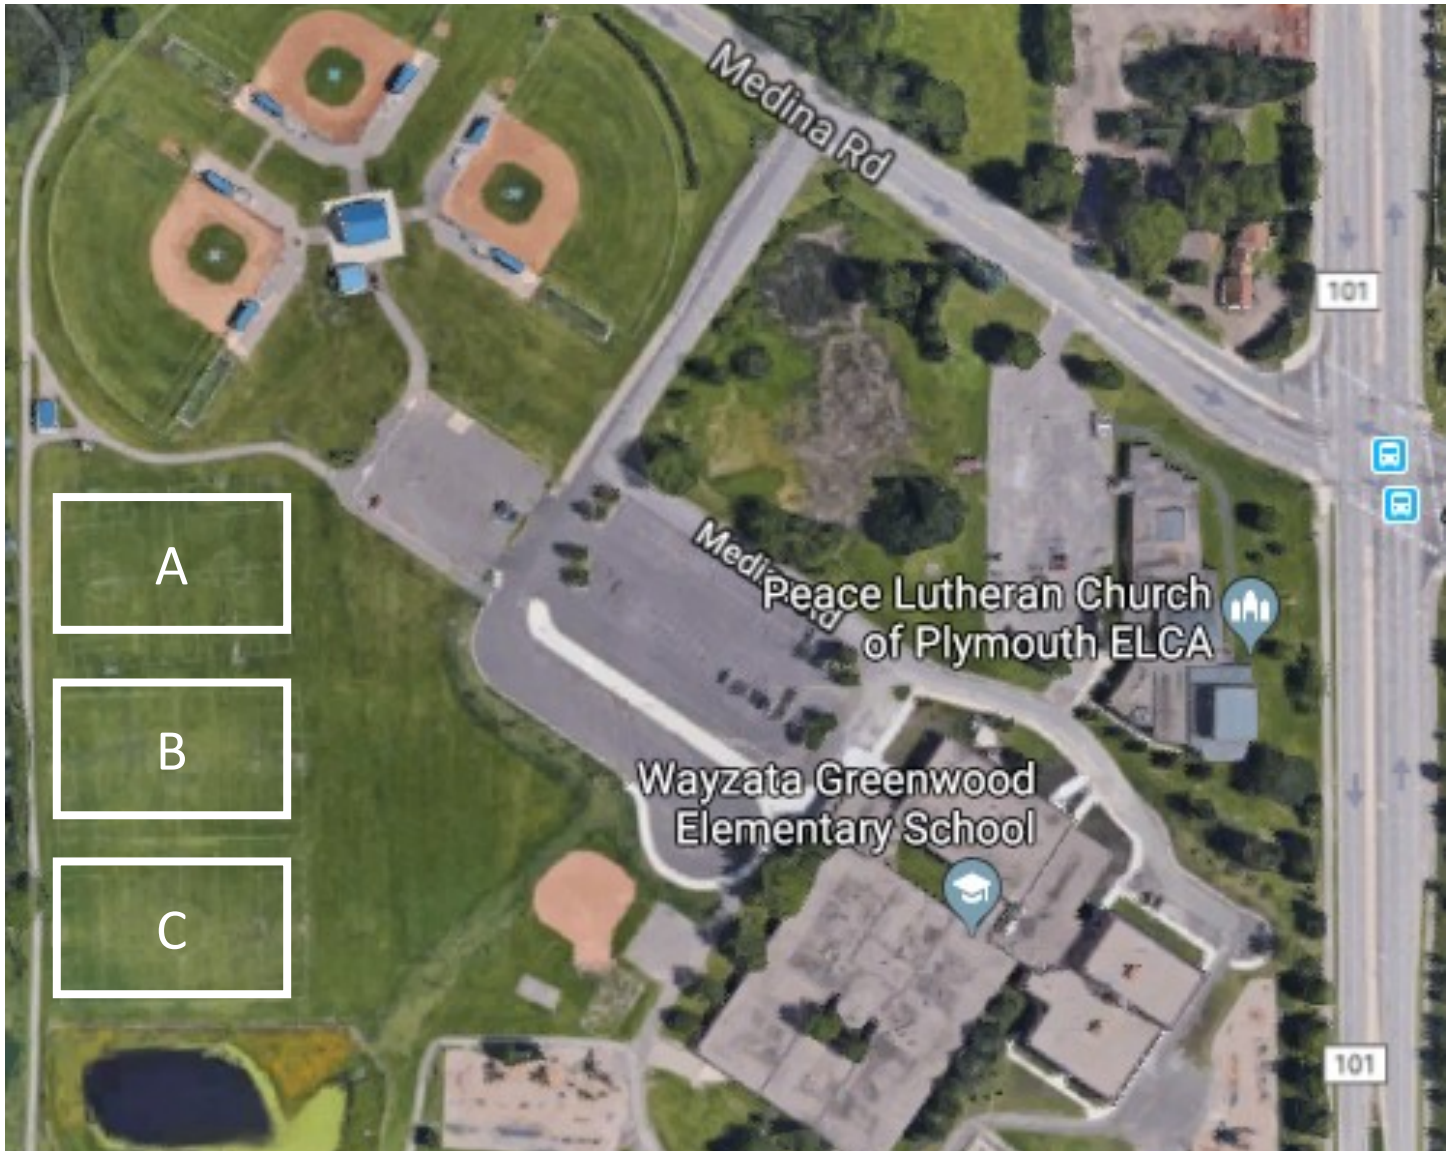

Greenwood Park

Address: 3635 Cty Rd 101, Plymouth 55446

From the intersection of I-394 and I-494, go west on I-494 to Hwy. 55. West on 55 to Highway 101. Go south .5 miles on 101 to Medina Road. Turn right onto Medina Road and take the 2nd left into the parking lot. The fields are south of the baseball field.