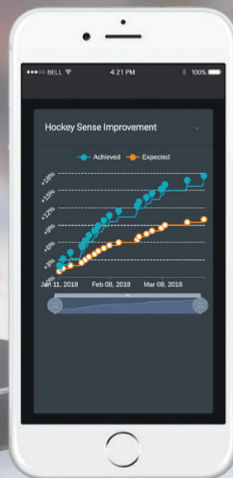

# TRAIN YOUR HOCKEY SENSE WITH THE OFFICIAL COGNITIVE TRAINING SOFTWARE OF MINNESOTA HOCKEY

The Hockey  
**IntelliGym**<sup>®</sup>  
Think Faster. Play Better.

**VISIT: USAHOCKEYINTELLIGYM.COM**