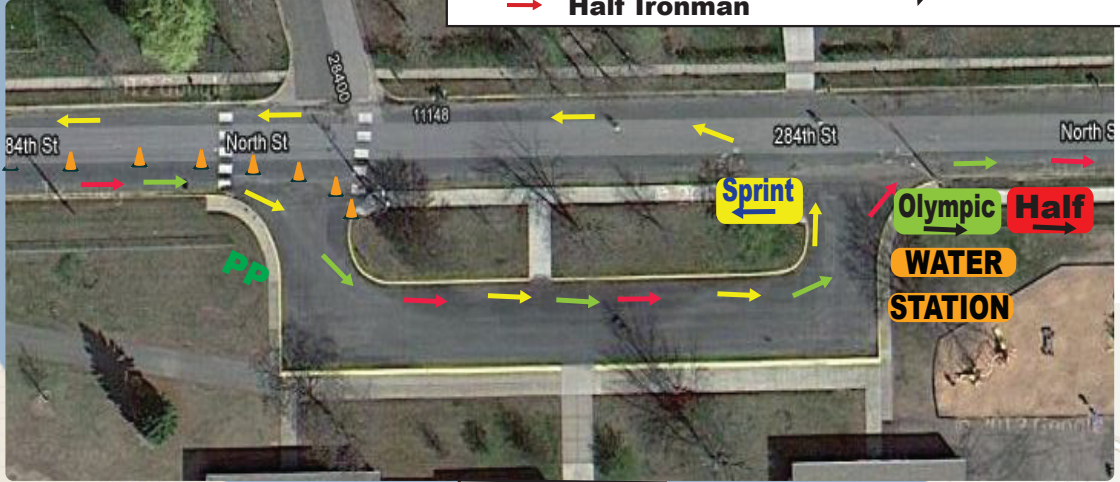

# CHISAGO LAKES RUN MAP HALF IRONMAN, OLYMPIC AND SPRINT

1 Mile Marker

W Water/Gatorade

Sprint

Olympic

Half Ironman

WC Water/Gatorade/  
hammer gel/carbs

PP Porta Potties

★ start/finish

Chisago City 8  
Stinson Ave  
Paradise Park  
Transition  
Start/Finish

Lake Ave  
Sprint  
Half 2nd loop  
Olympic  
Half 1st loop  
1  
12  
6  
Old Towne Rd

sprint  
turn around  
at school

284 St  
284th St  
Old Towne Rd  
Lamar Ave  
282 St  
Van Buren  
11  
2  
Lofton Ave  
279th St  
278th St  
Kirby Blvd  
Kent Ave

276 St  
275th St  
3  
10  
9  
4  
Chisago Blvd  
Leah Ln  
PP  
WC  
olympic  
turn around  
at corner  
half ironman  
turn around  
at corner