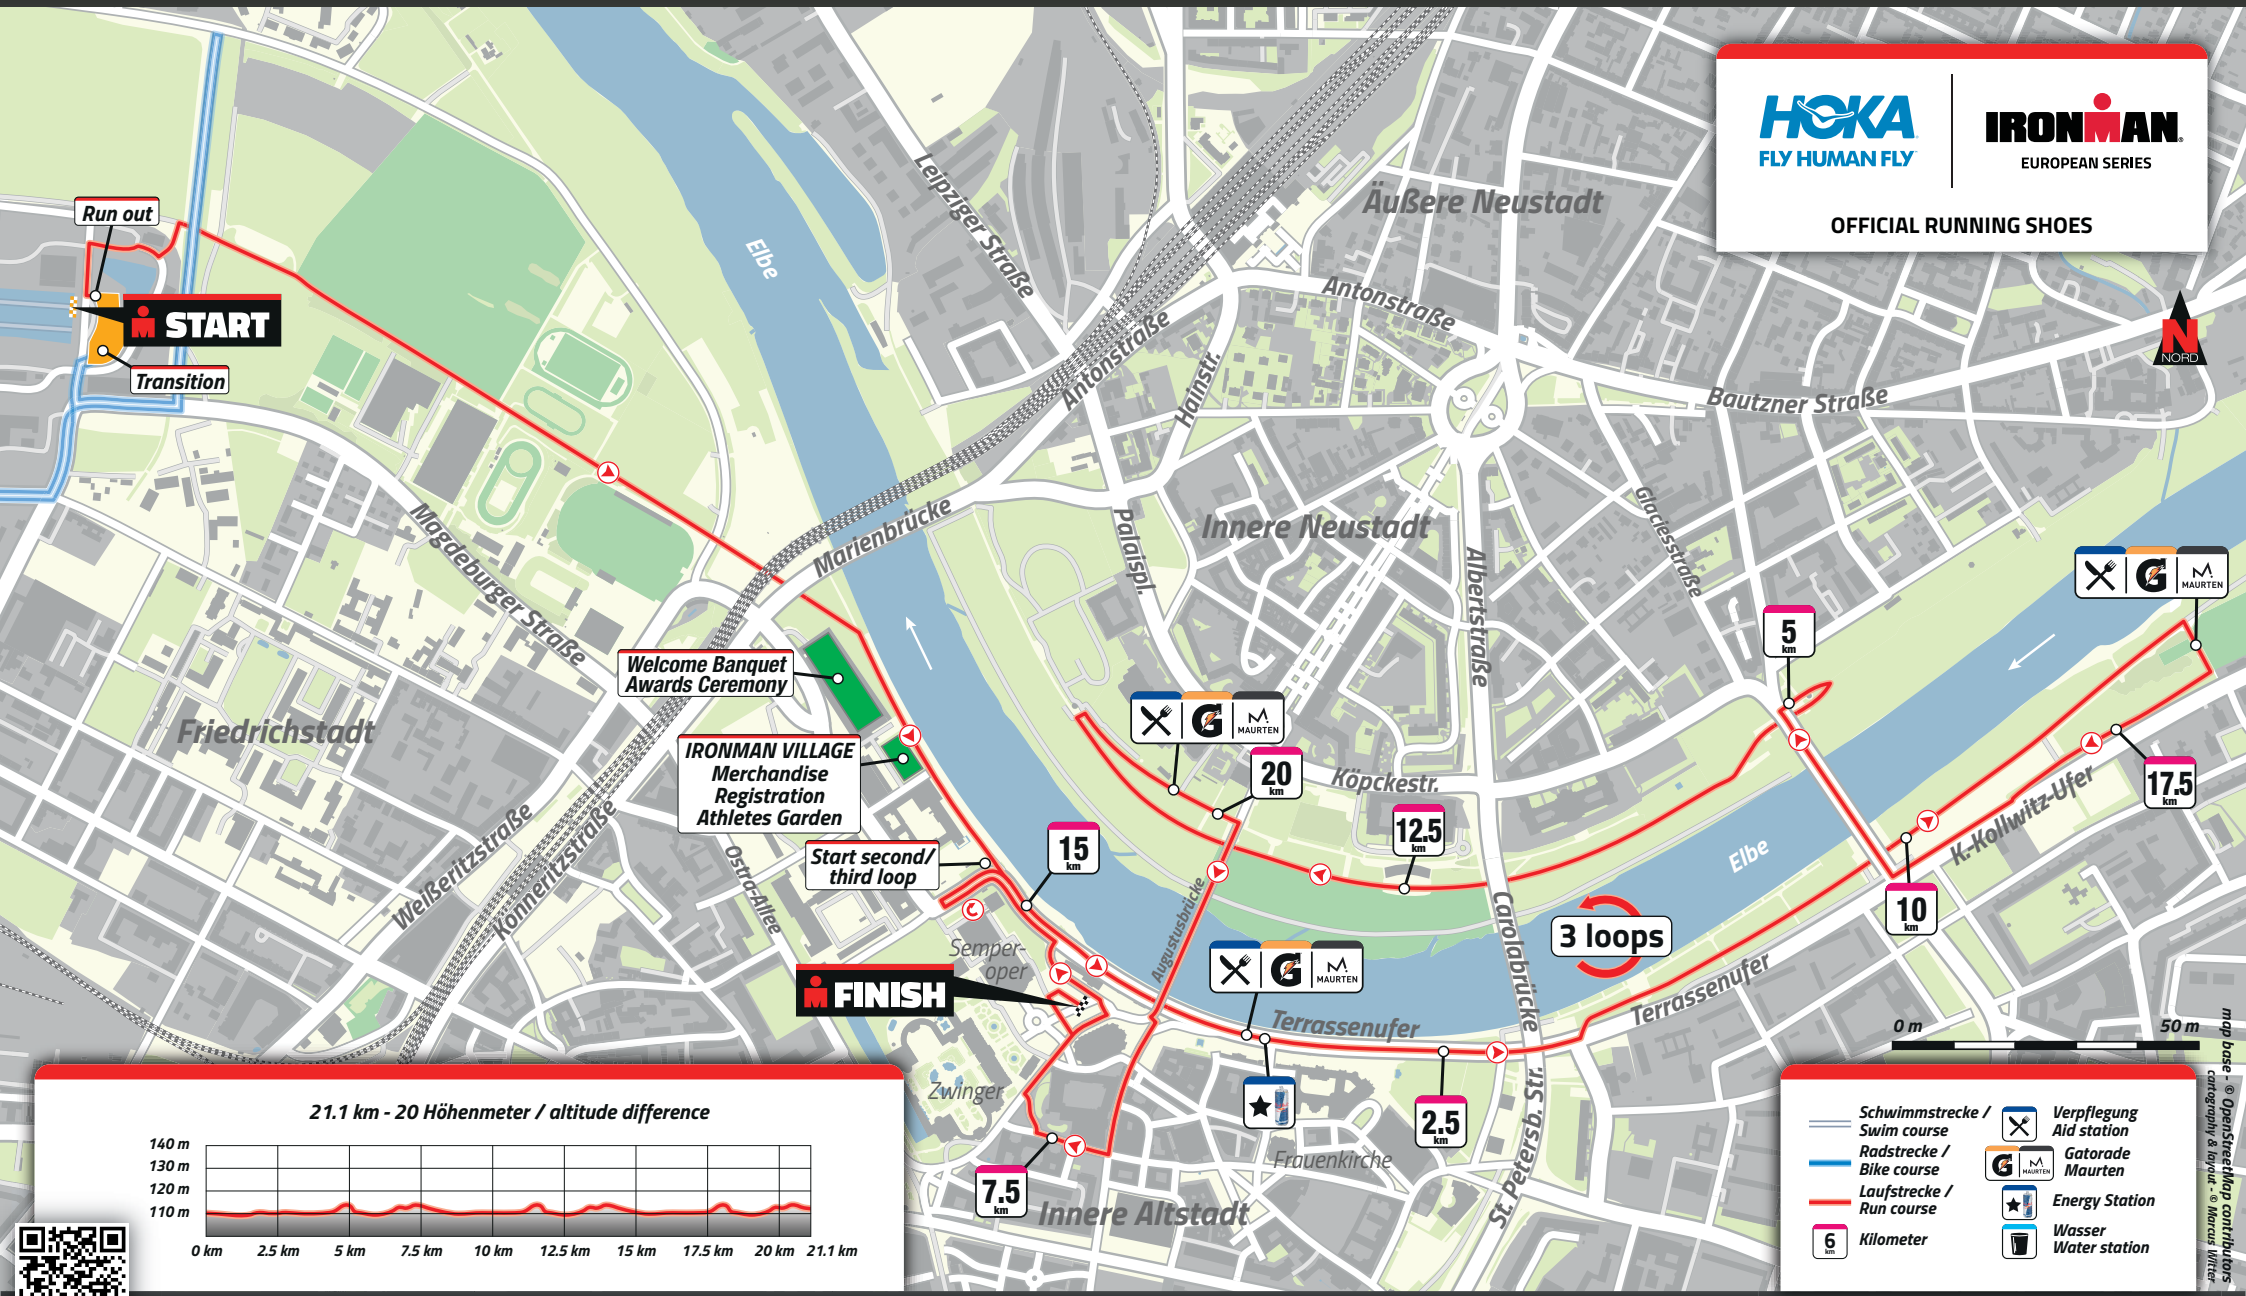

OFFICIAL RUNNING SHOES

Schwimmstrecke / Swim course	Verpflegung Aid station
Radstrecke / Bike course	Gatorade Maurten
Laufstrecke / Run course	Energy Station
Kilometer	Wasser Water station

map base © OpenStreetMap contributors
cartography & layout © Marcus Wille