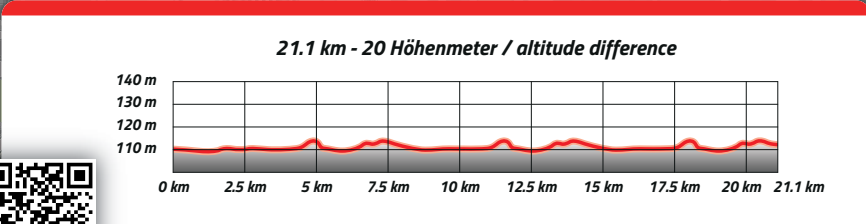

OFFICIAL RUNNING SHOES

Schwimmstrecke / Swim course	Verpflegung Aid station
Radstrecke / Bike course	Gatorade Maurten
Laufstrecke / Run course	Energy Station
Kilometer	Wasser Water station

map base © OpenStreetMap contributors
cartography & layout © Marcus Wille