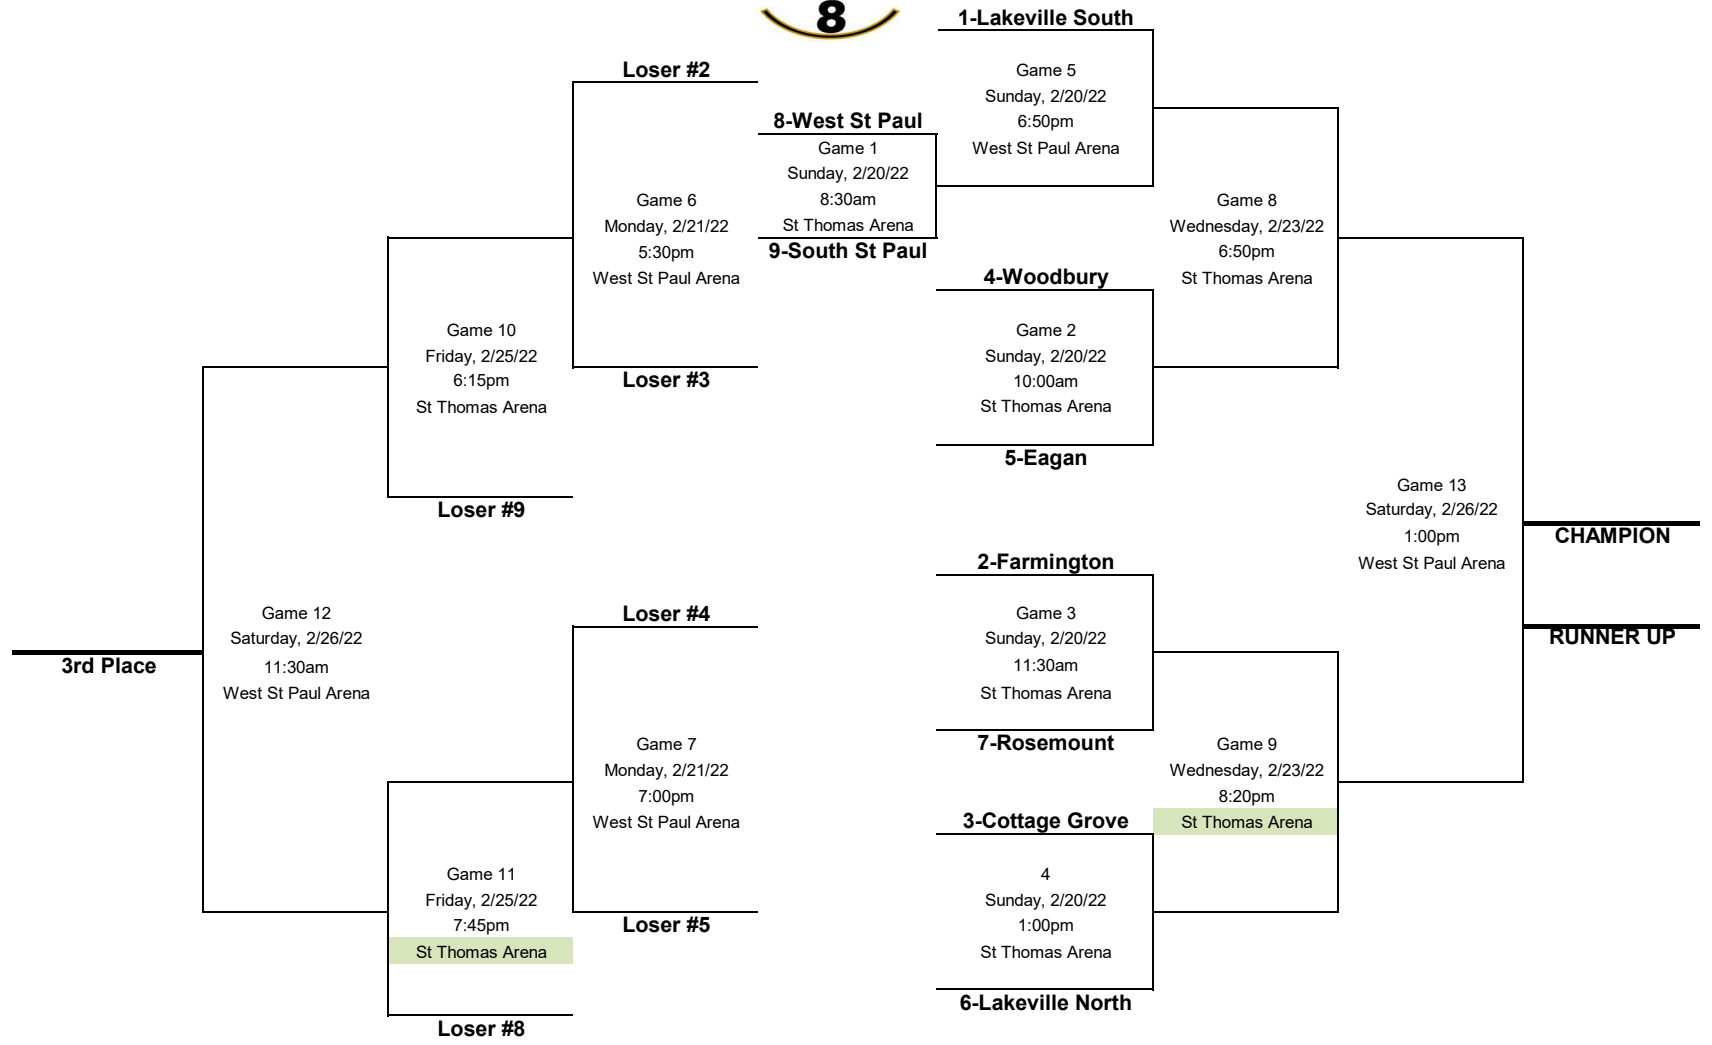

# "B1" PEE WEE DISTRICT PLAYOFFS 2022

Host: West St Paul Hockey

Revised: 2-14-22

February 20 - 27, 2022

TOP SEED OF EACH PAIRING IS HOME TEAM  
Home Team Wears White

Three Teams Advance to East Regionals