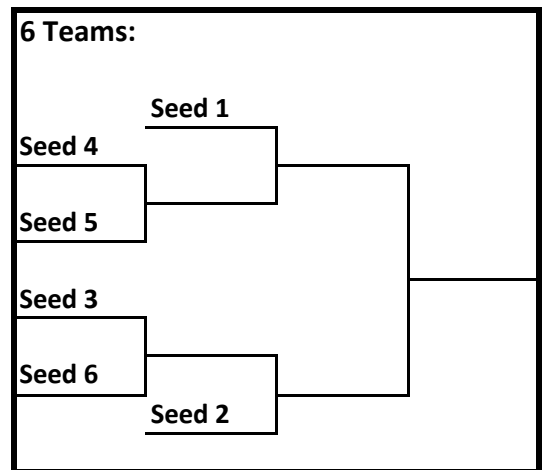

# Tournament Bracket Samples

Single Elimination Regional Samples:

**9 Teams:** Add 8/9 Play in game before the 8 Seed Spot.

**10 Teams:** Add 7/10 Play in game before the 7 Seed Spot.