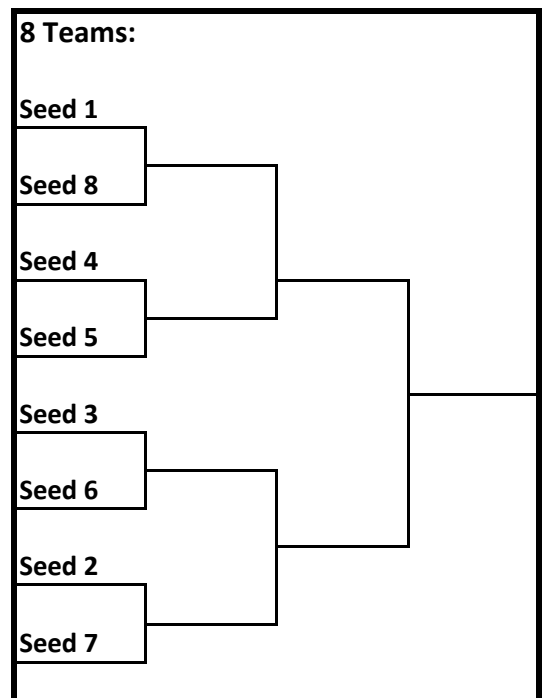

# Tournament Bracket Samples

Single Elimination Regional Samples:

**9 Teams:** Add 8/9 Play in game before the 8 Seed Spot.

**10 Teams:** Add 7/10 Play in game before the 7 Seed Spot.