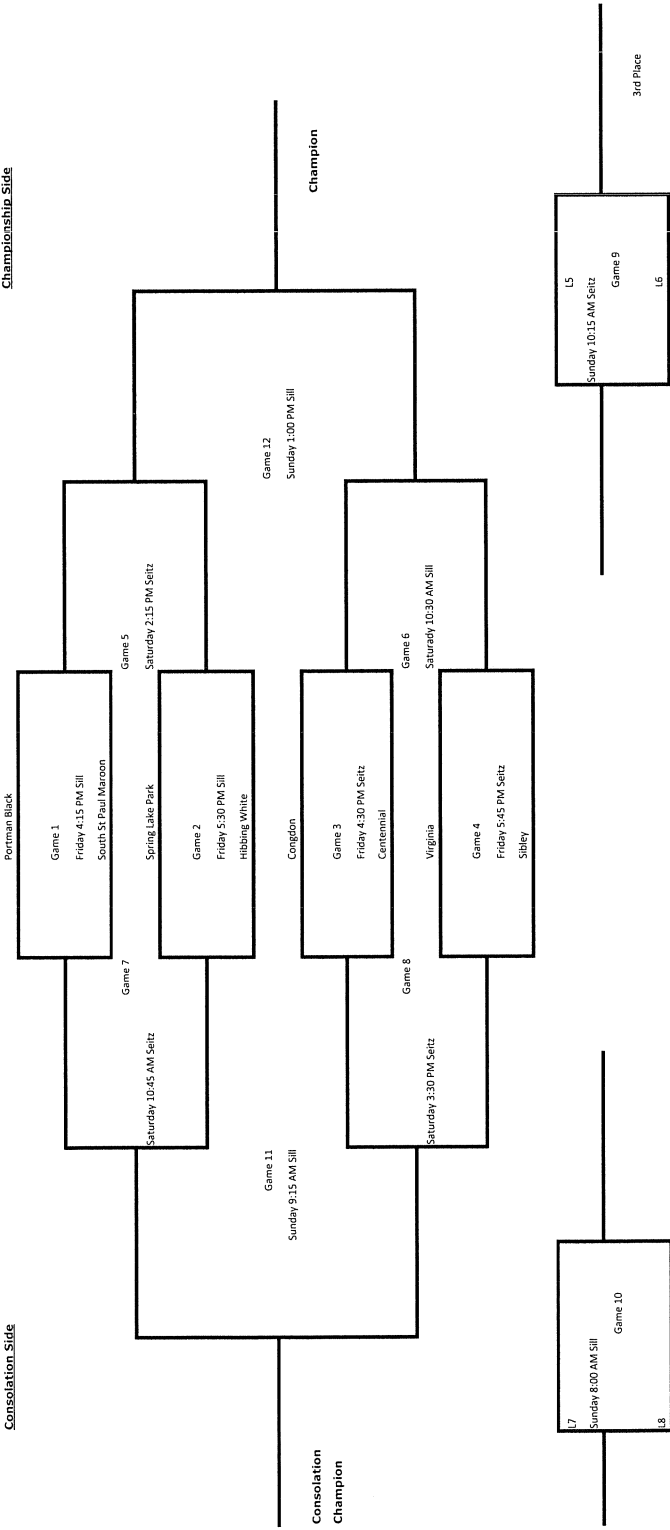

January 25-27

Consolation Side

Championship Side