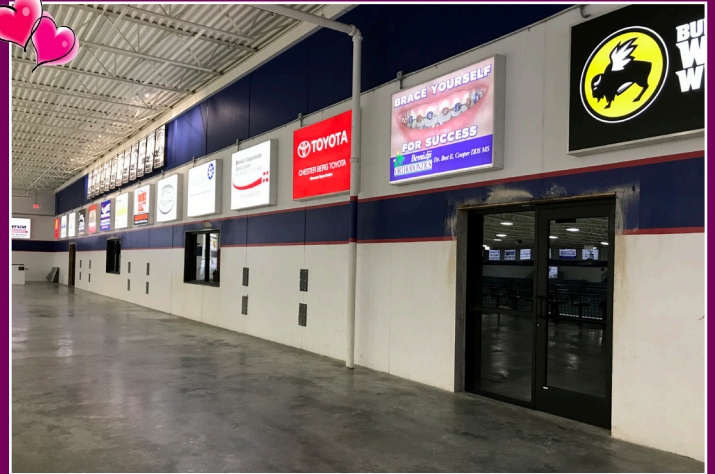

The BCA Bulletin

Proud to be your source for all-things BCA

An upper level view of rink 2 is just on the other side of these doors.

PLEDGE

BYHA & BCAC
Team Goal
\$4,700,000

bemidjiyouthhockey.org

DID YOU KNOW

The BCA has, financially speaking, finished in the black every year since opening; never experiencing a deficit.

BCA does not receive any type of government assistance or financial aid to operate BCA.

BCA's current location was originally set aside for tennis courts.

The BCA currently seats approximately 1900 spectators.

BCA is the emergency fallout shelter for BHS and has been used for that purpose at least once.

FEATURED DONORS:

LUEKEN'S
VILLAGE FOODS

Excavating Contractors