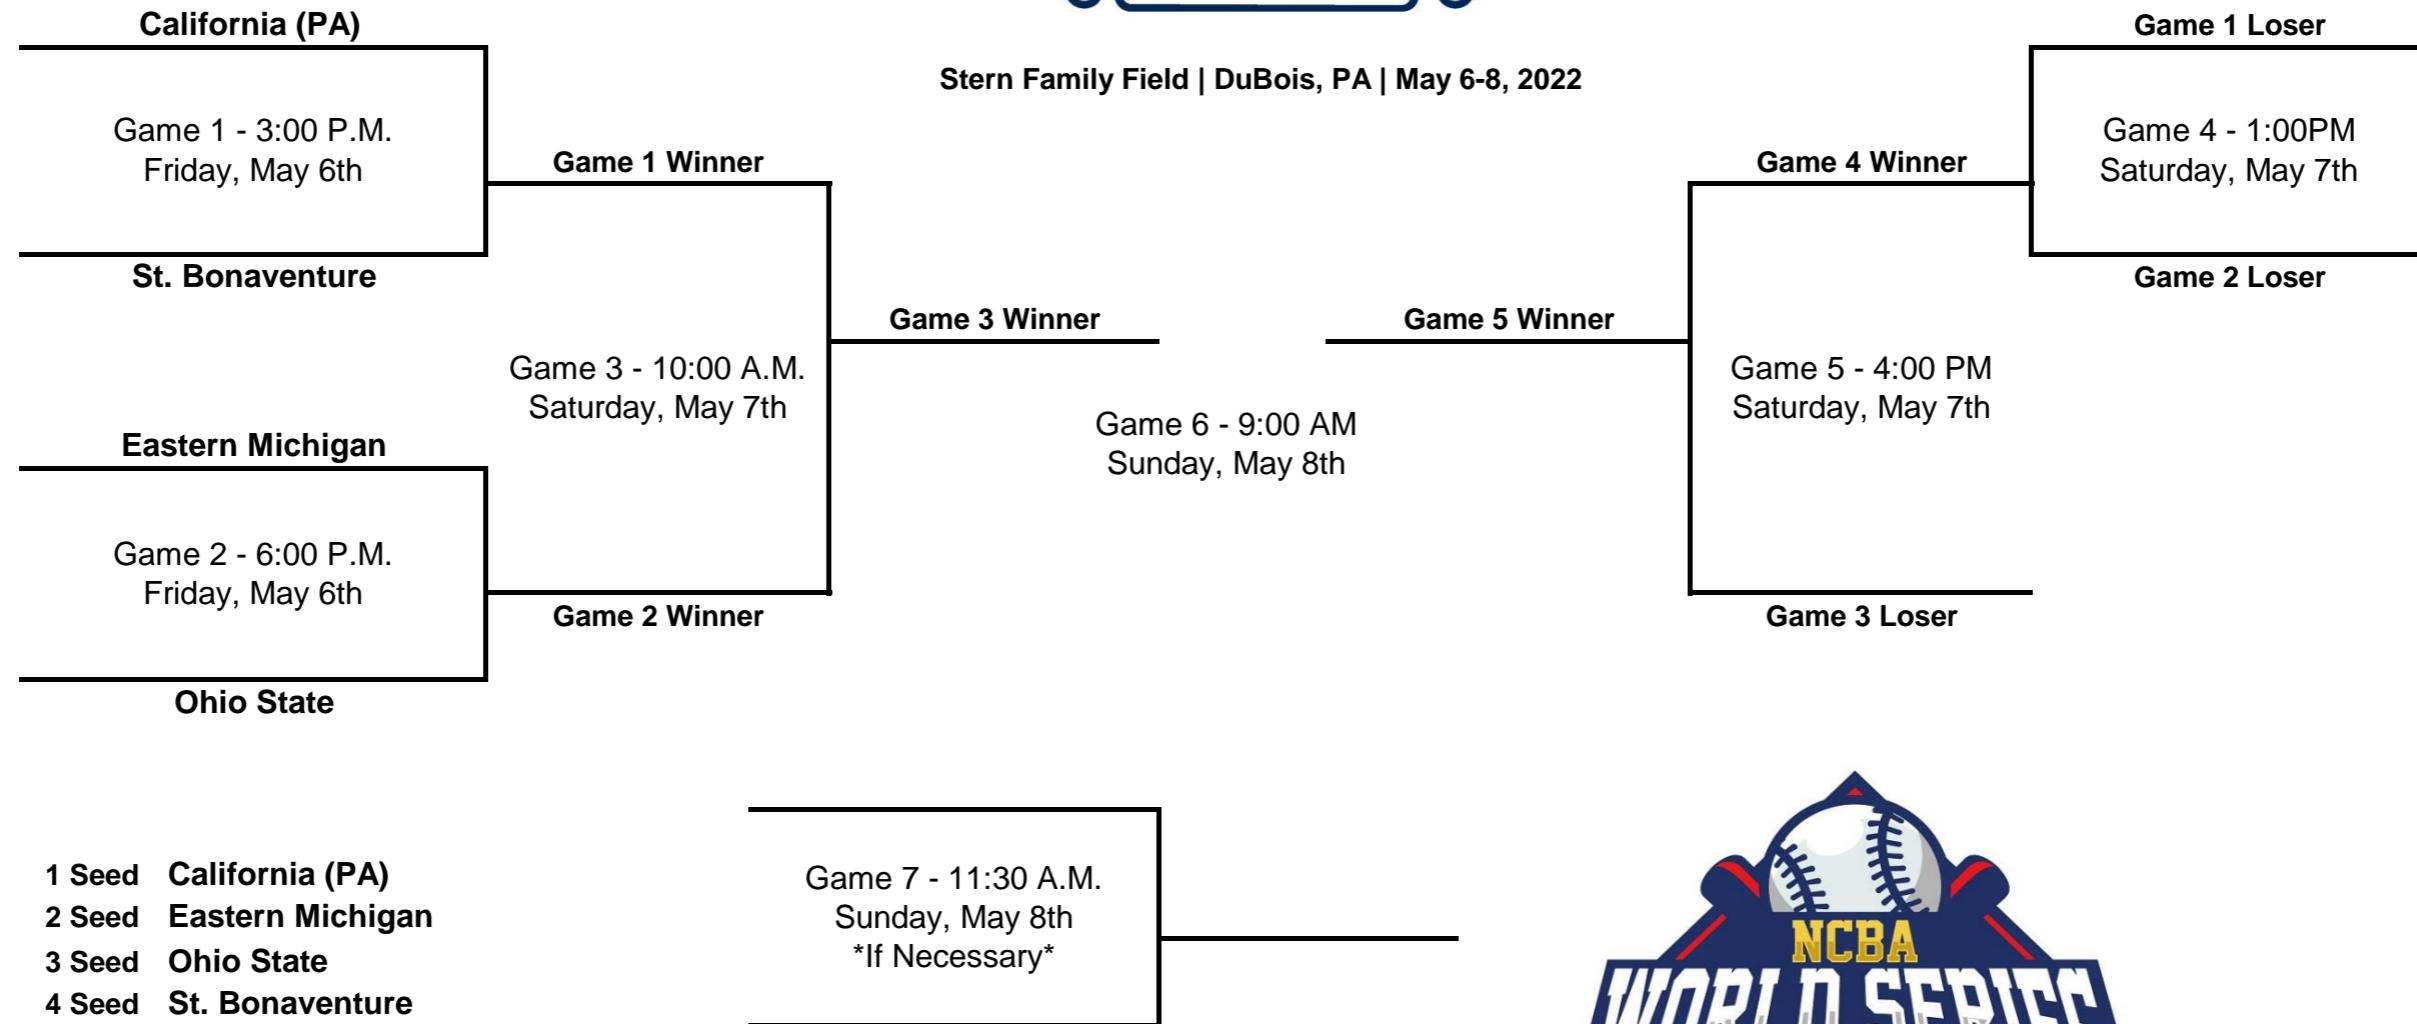

Stern Family Field | DuBois, PA | May 6-8, 2022

- 1 Seed **California (PA)**
- 2 Seed **Eastern Michigan**
- 3 Seed **Ohio State**
- 4 Seed **St. Bonaventure**

*Higher Seed is always HOME unless lower seed has higher tournament winning %
*Double Elimination Format