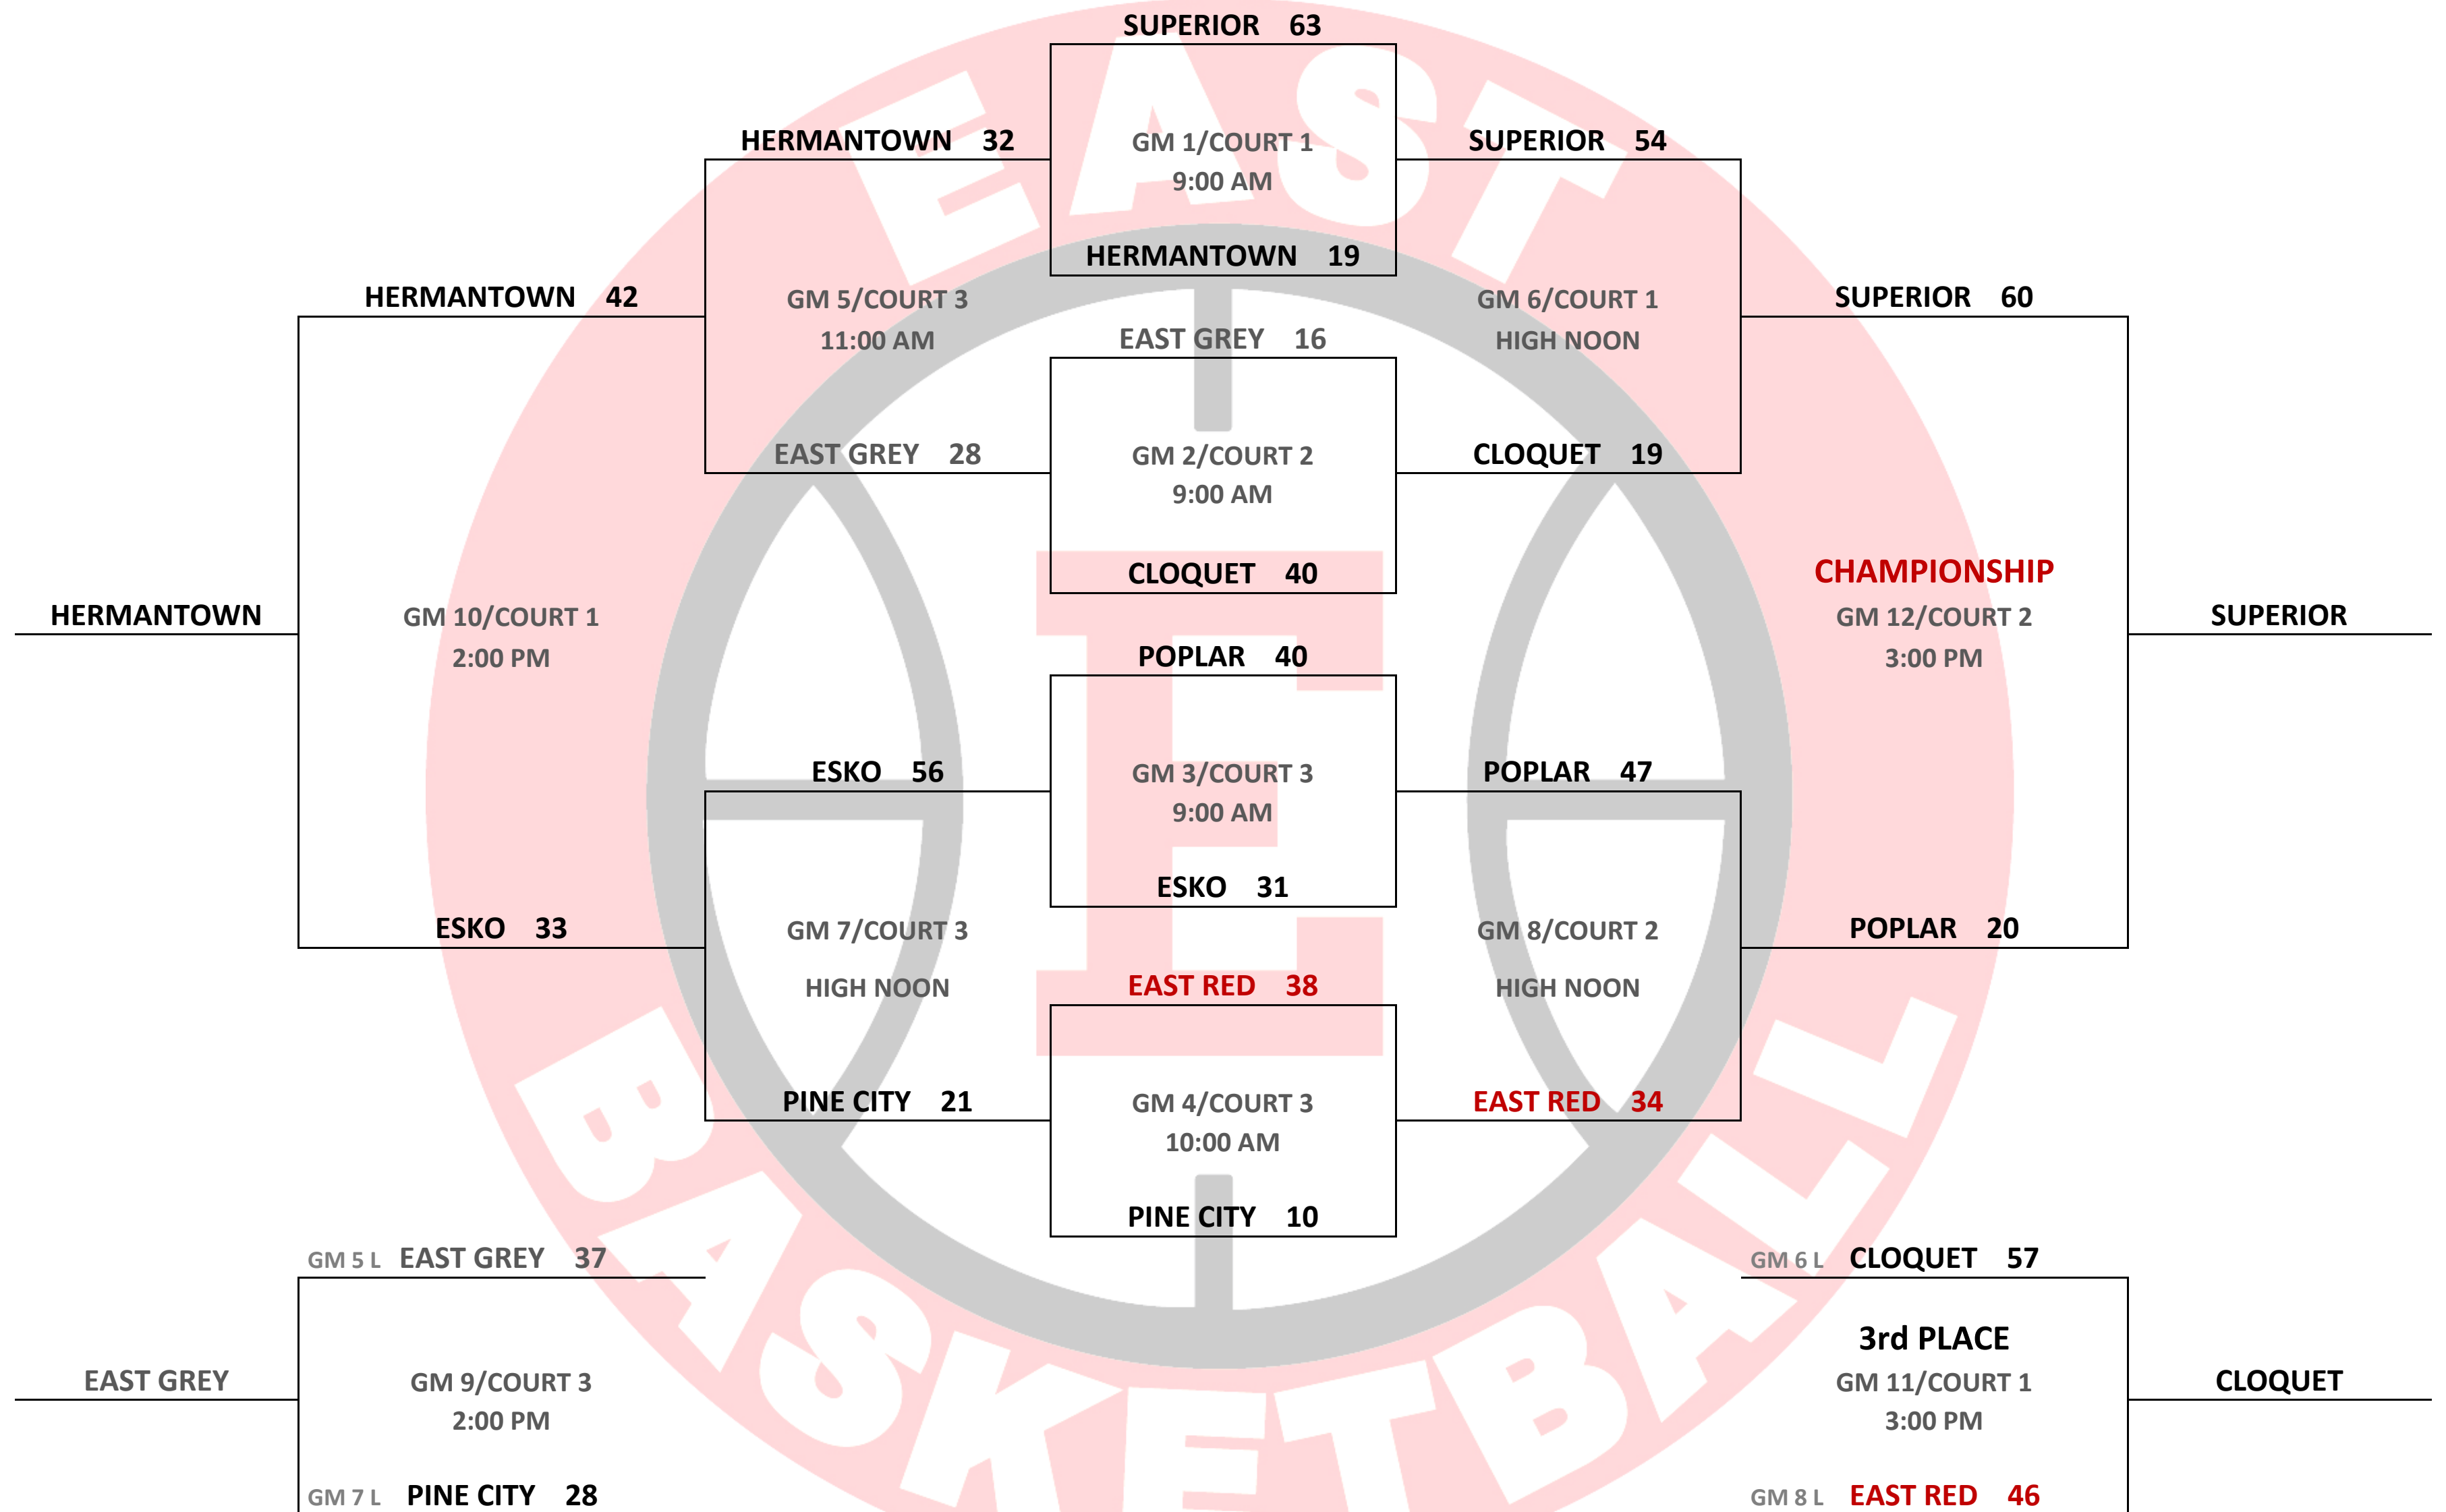

# 2024-WINTER CITY SHOWDOWN

## 7<sup>TH</sup> GRADE DIVISION

SUNDAY - DECEMBER 15<sup>TH</sup>

Brackets courtesy of gitchgear.com