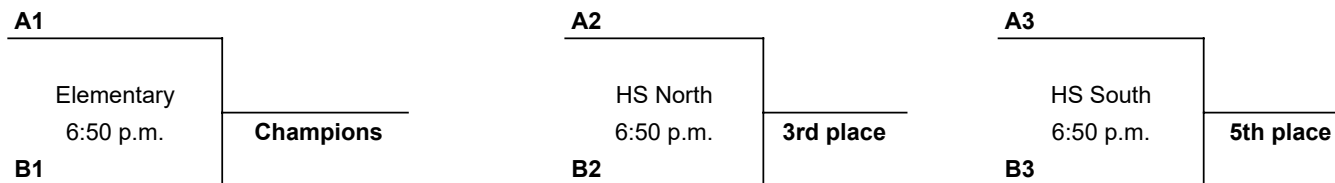

Cougar Classic

4th grade Girls- Red Division

2-14-26

Pool A (HS North)	Time
Barnesville vs. EGFYBA	2:40 p.m.
EGFYBA vs. Freeze Blue	4:20 p.m.
Freeze Blue vs. Barnesville	6:00 p.m.

Pool B (HS South)	Time
Casselton vs. Fertile-Beltrami	2:40 p.m.
Fertile-Beltrami vs. Sacred Heart	4:20 p.m.
Sacred Heart vs. Casselton	6:00 p.m.

Pool A	Win	Loss	OPT
Barnesville Trojans			
East Grand Forks YBA			
Freeze Blue			

Pool B	Win	Loss	OPT
Casselton Stars			
Fertile-Beltrami Falcons			
Sacred Heart			

Championship Criteria

- Win / Loss Record
- Head to Head
- Opponent Point Total