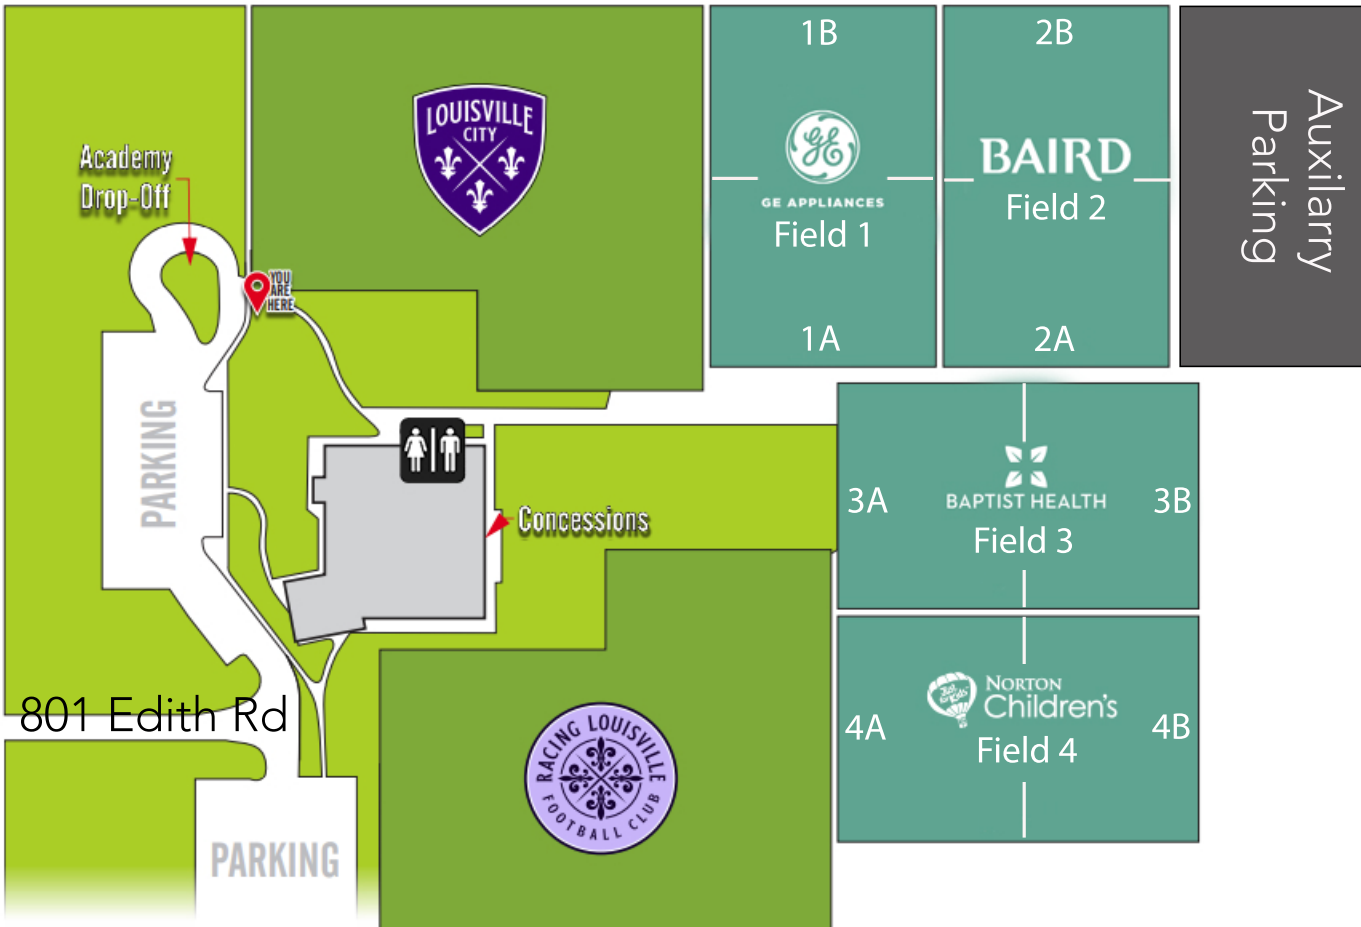

River Road

2398 River Rd

FACILITY MAP

Edith Road

Academy Drop-Off

YOU ARE HERE

PARKING

801 Edith Rd

PARKING

Concessions

1B

2B

GE APPLIANCES
Field 1

BAIRD
Field 2

1A

2A

Auxiliary
Parking

3A

BAPTIST HEALTH
Field 3

3B

4A

NORTON
Children's
Field 4

4B

Mellwood Avenue