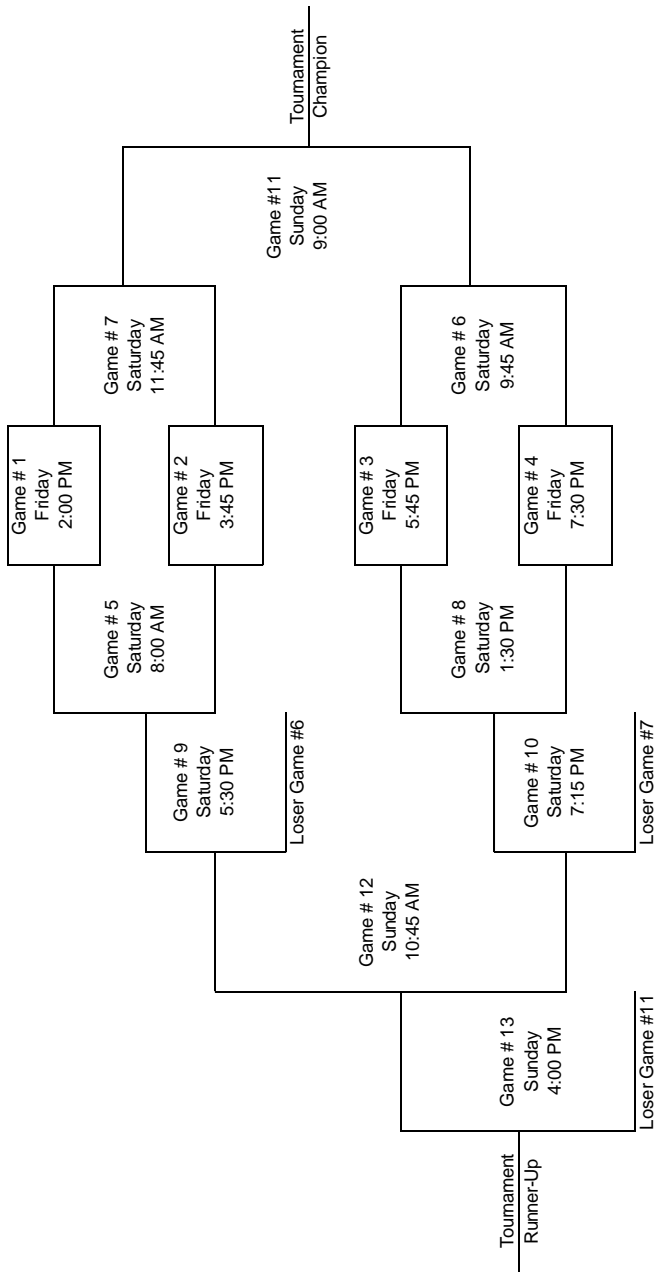

**Minnesota Hockey Double Elimination Format  
Regions - 2 Teams Advancing**

Note: Teams listed first in pairings are "home." Times listed are the "standard" times, but are subject to change. Refer to [minnesotahockey.org](http://minnesotahockey.org) website for final schedule.

Winner Game #11 Advances as #1 Seed  
Winner Game #13 Advances as #2 Seed