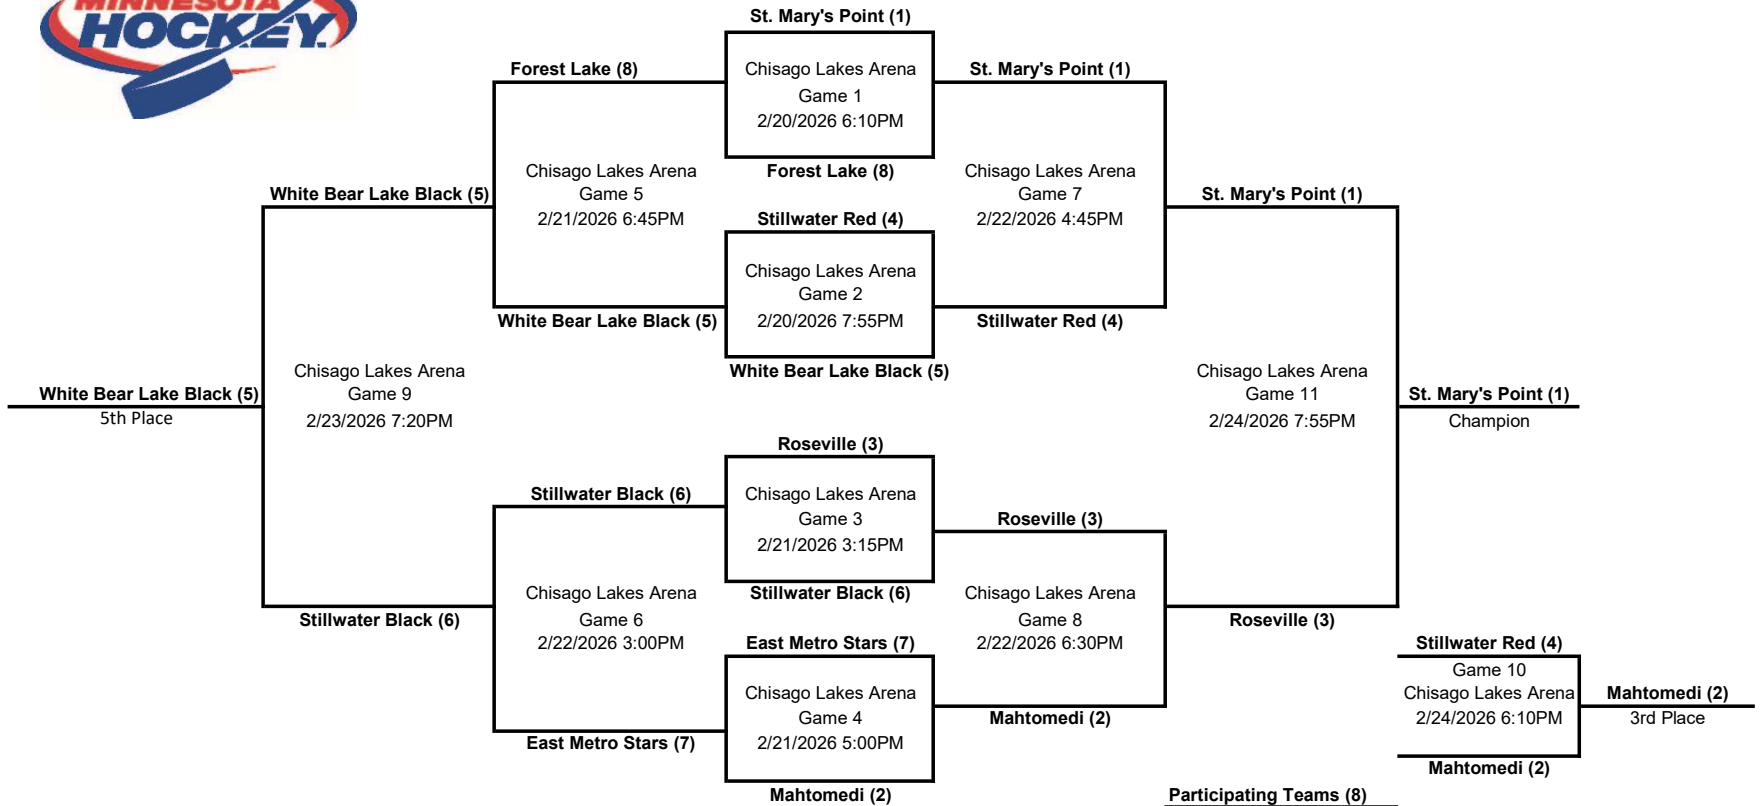

2026 District 2 Bantam C Year-End Tournament Bracket

- Participating Teams (8)**
- (1) St. Mary's Point
 - (2) Mahtomedi
 - (3) Roseville
 - (4) Stillwater Red
 - (5) White Bear Lake Black
 - (6) Stillwater Black
 - (7) East Metro Stars
 - (8) Forest Lake

Higher Seed is Home Team and Wears White/Light Colored Jerseys

Hosted by Chisago Lakes
Chisago Lakes Arena
 12740 292nd St, Lindstrom, MN 55405

Info for hosting association ice scheduler:
 11 Games (90 minute games)