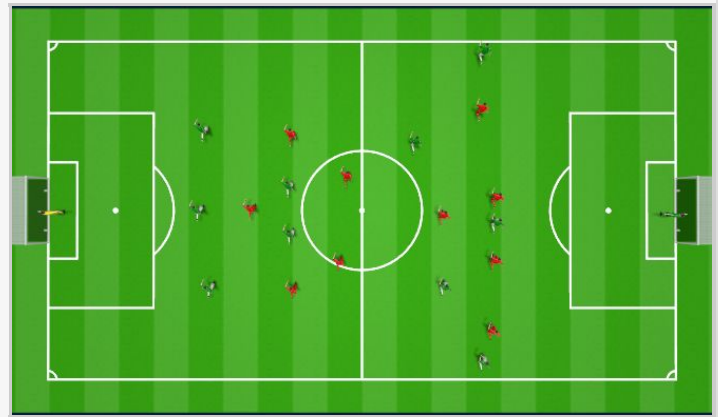

Progressions:

- •