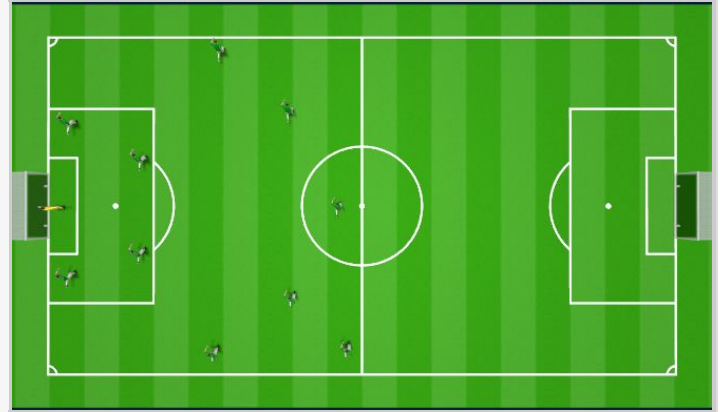

How we should look during the game

Category: Tactical: Full game form

Difficulty: Moderate

Howard Rushton, CG, United States of America

Low Build up

High Build up

Organization:

-