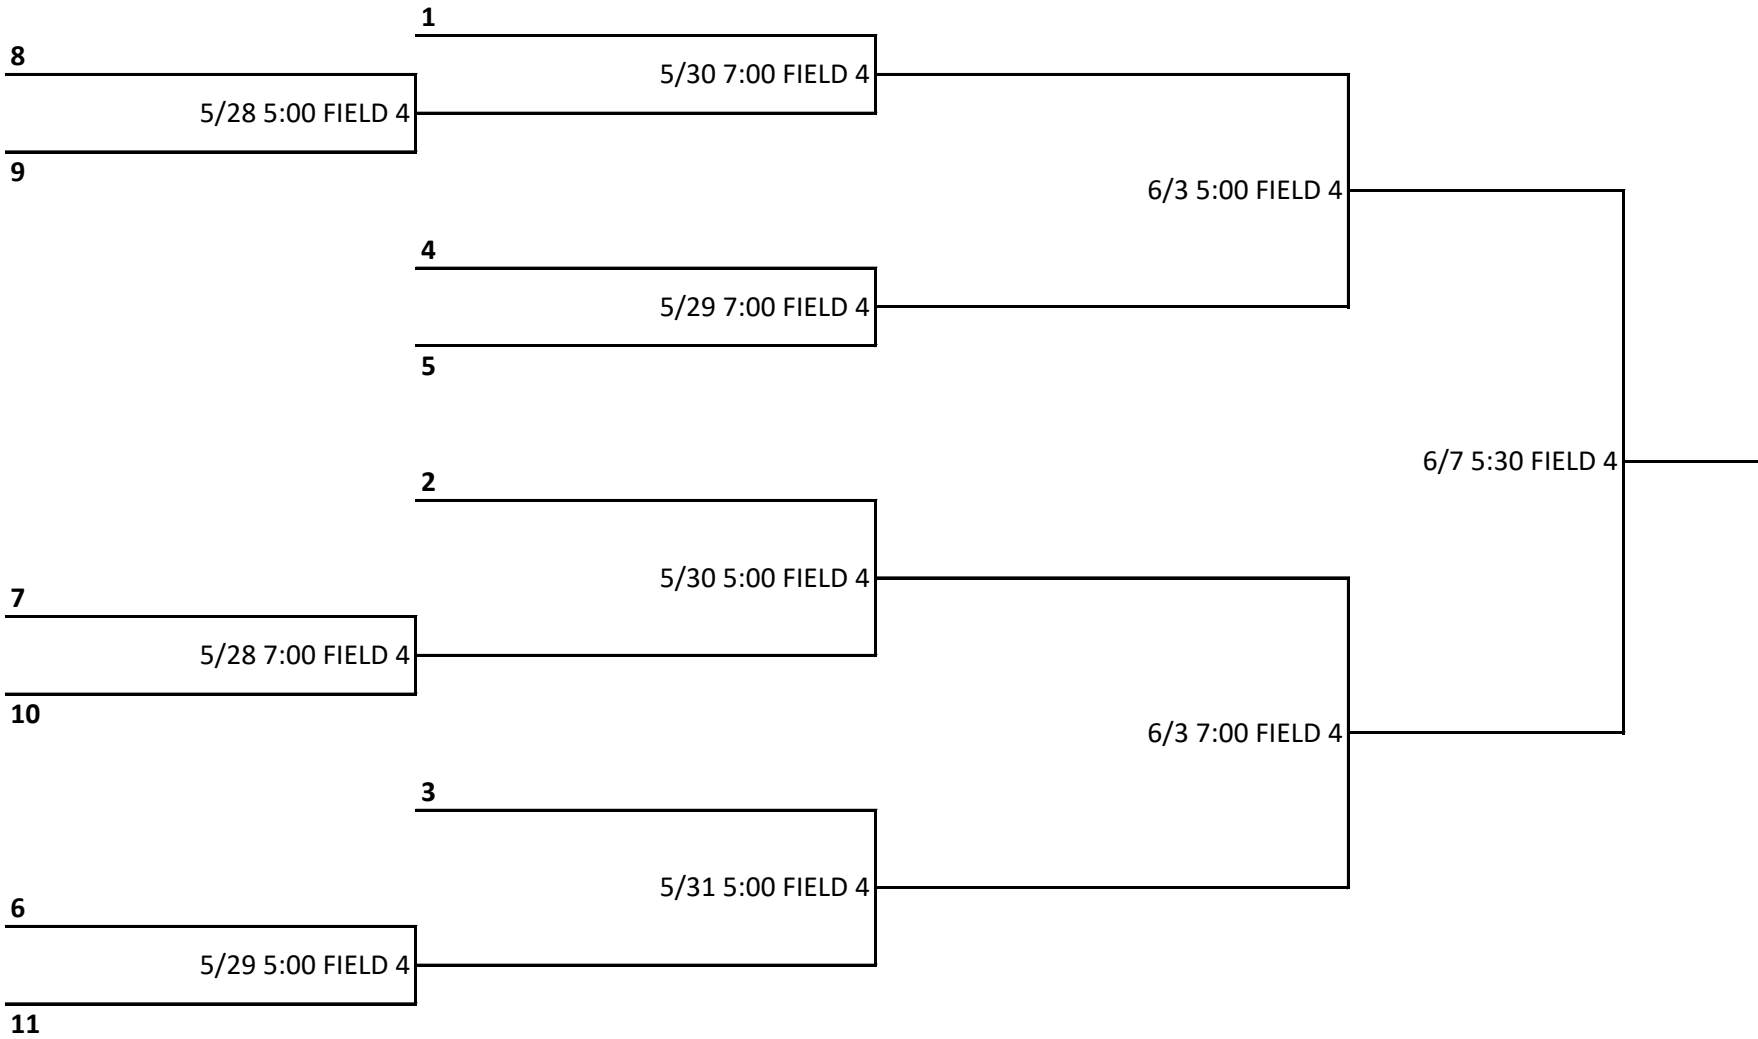

PINTO 7 PLAYOFF BRACKET

HIGHER SEED IS HOME TEAM

PINTO 8 PLAYOFF BRACKET

HIGHER SEED IS HOME TEAM

MUSTANG PLAYOFF BRACKET

HIGHER SEED IS HOME TEAM

BRONCO PLAYOFF BRACKET

HIGHER SEED IS HOME TEAM

PONY PLAYOFF BRACKET

HIGHER SEED IS HOME TEAM

8U SOFTBALL PLAYOFF BRACKET

HIGHER SEED IS HOME TEAM

10U SOFTBALL PLAYOFF BRACKET

HIGHER SEED IS HOME TEAM

14U SOFTBALL PLAYOFF BRACKET

HIGHER SEED IS HOME TEAM