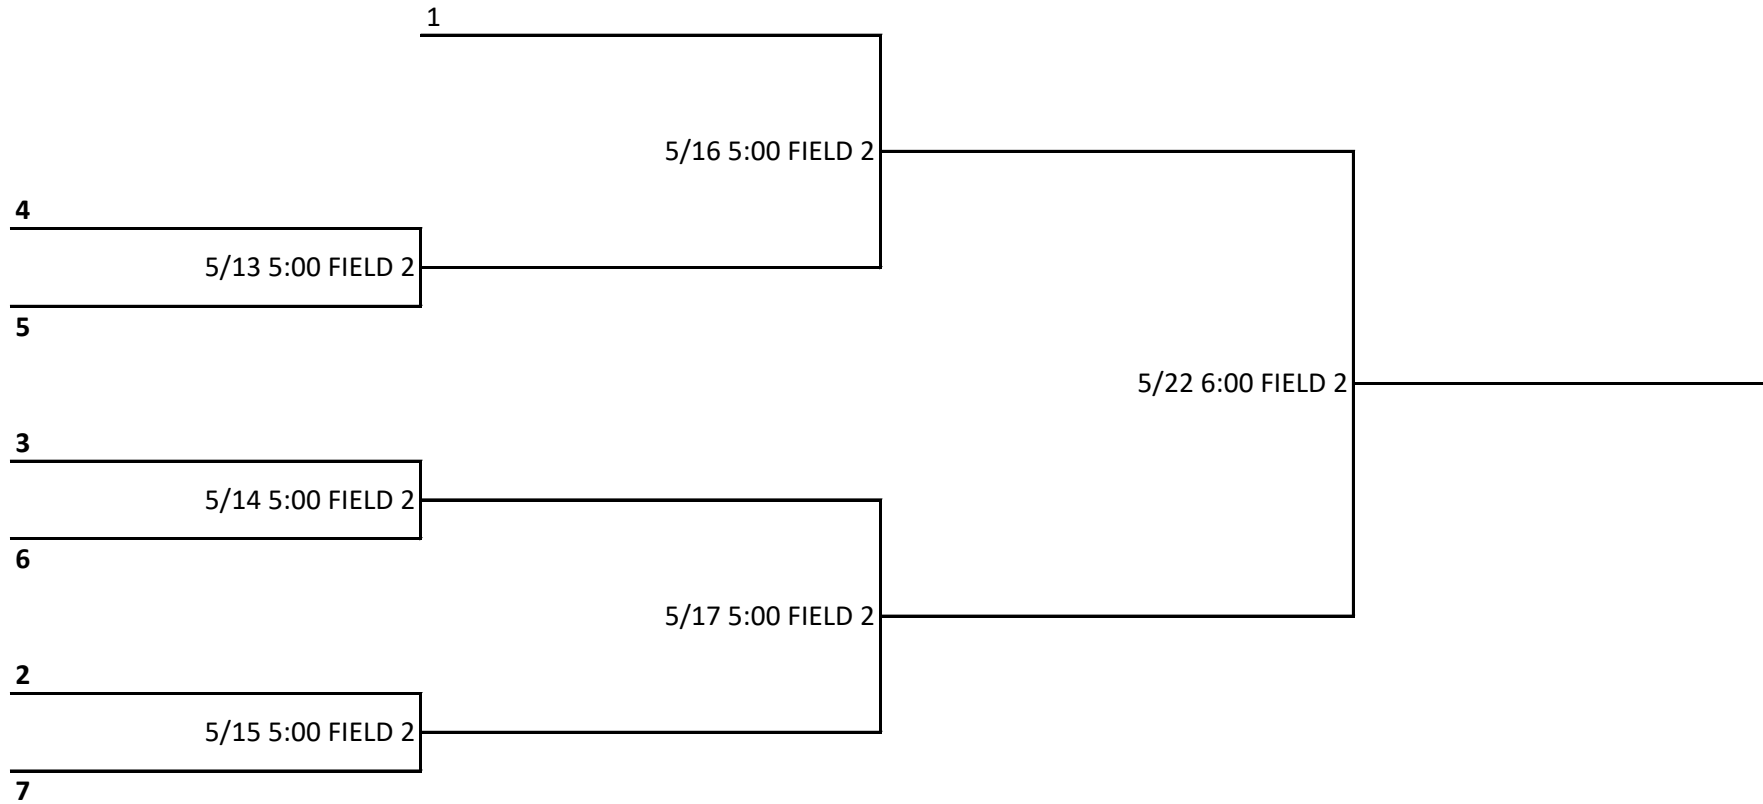

PINTO 7 PLAYOFF BRACKET

HIGHER SEED IS HOME TEAM

PINTO 8 PLAYOFF BRACKET

HIGHER SEED IS HOME TEAM

MUSTANG PLAYOFF BRACKET

HIGHER SEED IS HOME TEAM

BRONCO PLAYOFF BRACKET

HIGHER SEED IS HOME TEAM

PONY PLAYOFF BRACKET

HIGHER SEED IS HOME TEAM

8U SOFTBALL PLAYOFF BRACKET

HIGHER SEED IS HOME TEAM

10U SOFTBALL PLAYOFF BRACKET

HIGHER SEED IS HOME TEAM

14U SOFTBALL PLAYOFF BRACKET

HIGHER SEED IS HOME TEAM