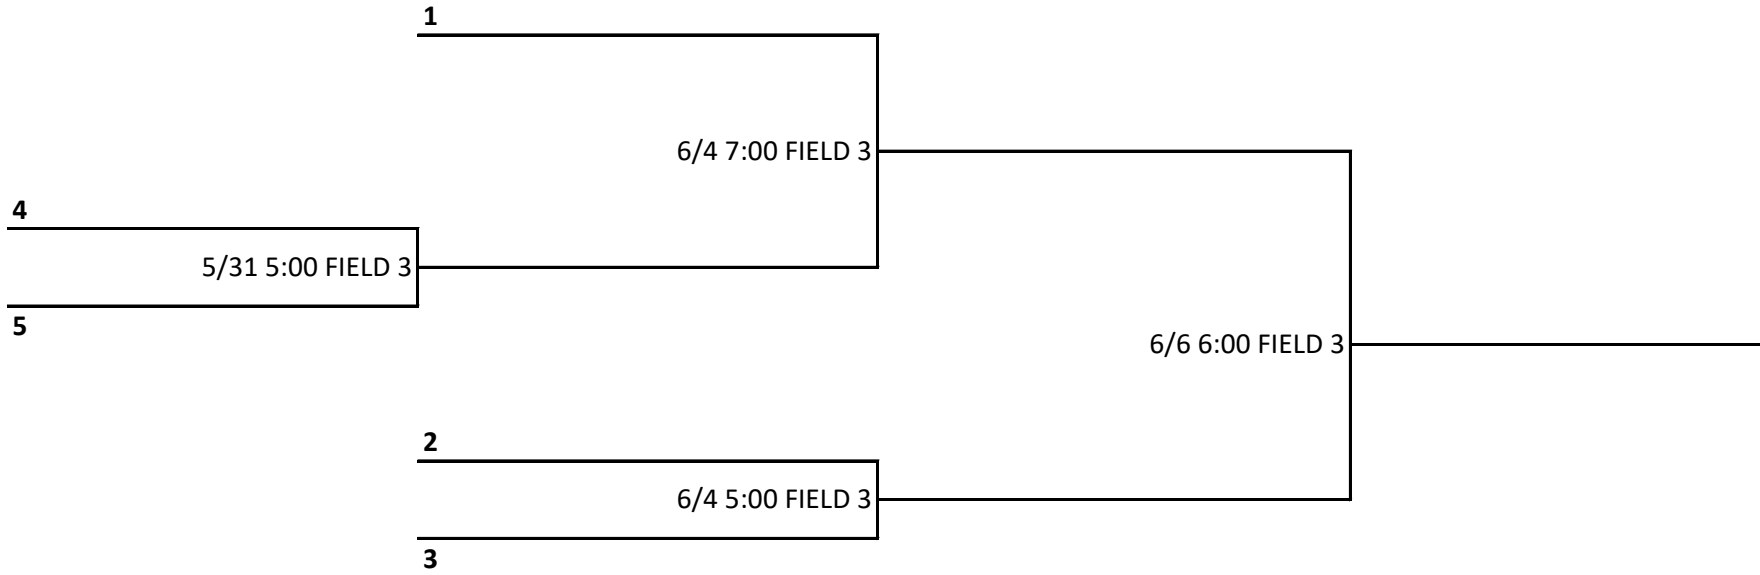

PINTO 7 PLAYOFF BRACKET

HIGHER SEED IS HOME TEAM

PINTO 8 PLAYOFF BRACKET

HIGHER SEED IS HOME TEAM

MUSTANG PLAYOFF BRACKET

HIGHER SEED IS HOME TEAM

BRONCO PLAYOFF BRACKET

HIGHER SEED IS HOME TEAM

PONY PLAYOFF BRACKET

HIGHER SEED IS HOME TEAM

8U SOFTBALL PLAYOFF BRACKET

HIGHER SEED IS HOME TEAM

10U SOFTBALL PLAYOFF BRACKET

HIGHER SEED IS HOME TEAM

14U SOFTBALL PLAYOFF BRACKET

HIGHER SEED IS HOME TEAM