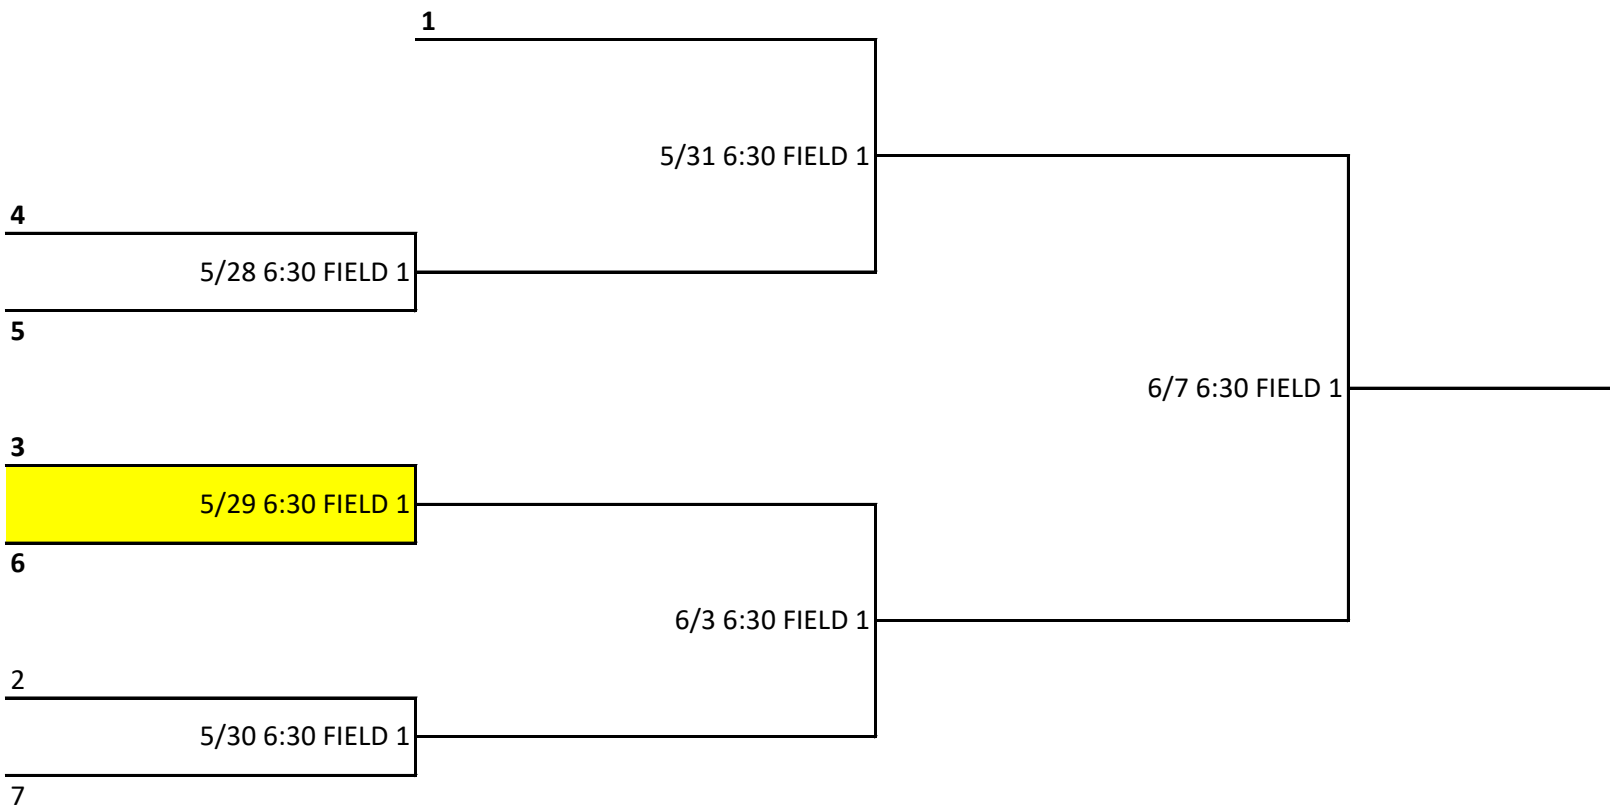

PINTO 7 PLAYOFF BRACKET

HIGHER SEED IS HOME TEAM

PINTO 8 PLAYOFF BRACKET

HIGHER SEED IS HOME TEAM

MUSTANG PLAYOFF BRACKET

HIGHER SEED IS HOME TEAM

BRONCO PLAYOFF BRACKET

HIGHER SEED IS HOME TEAM

PONY PLAYOFF BRACKET

HIGHER SEED IS HOME TEAM

8U SOFTBALL PLAYOFF BRACKET

HIGHER SEED IS HOME TEAM

10U SOFTBALL PLAYOFF BRACKET

HIGHER SEED IS HOME TEAM

14U SOFTBALL PLAYOFF BRACKET

HIGHER SEED IS HOME TEAM