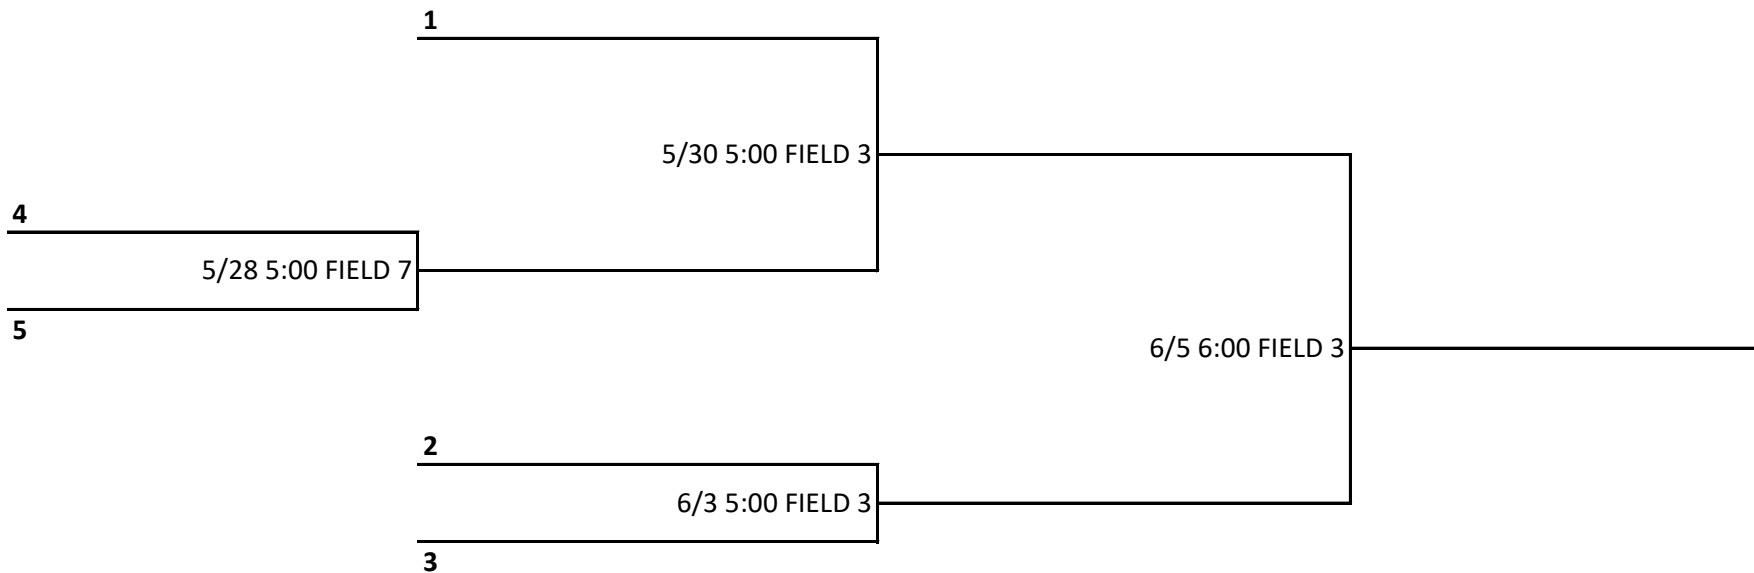

PINTO 7 PLAYOFF BRACKET

HIGHER SEED IS HOME TEAM

PINTO 8 PLAYOFF BRACKET

HIGHER SEED IS HOME TEAM

MUSTANG PLAYOFF BRACKET

HIGHER SEED IS HOME TEAM

BRONCO PLAYOFF BRACKET

HIGHER SEED IS HOME TEAM

PONY PLAYOFF BRACKET

HIGHER SEED IS HOME TEAM

8U SOFTBALL PLAYOFF BRACKET

HIGHER SEED IS HOME TEAM

10U SOFTBALL PLAYOFF BRACKET

HIGHER SEED IS HOME TEAM

14U SOFTBALL PLAYOFF BRACKET

HIGHER SEED IS HOME TEAM