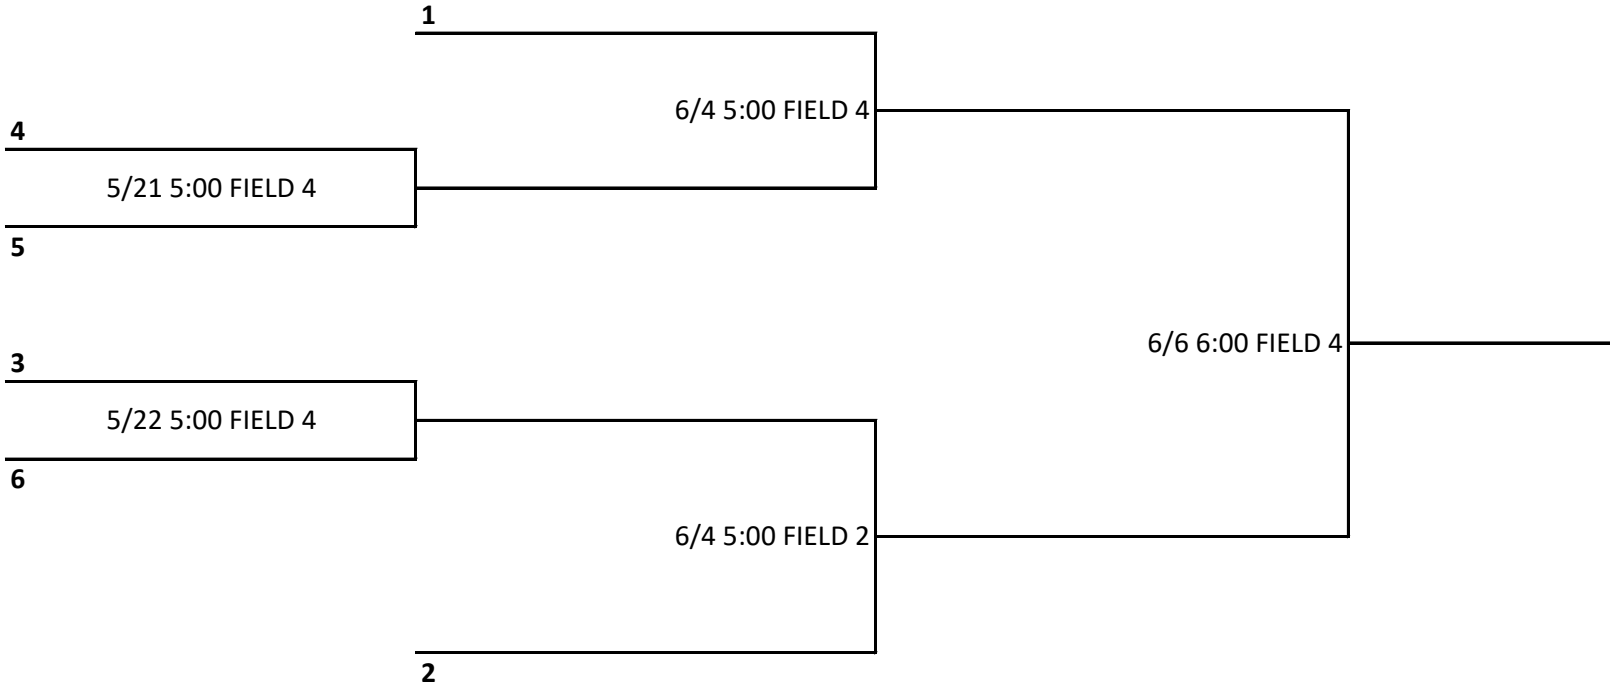

PINTO 7 PLAYOFF BRACKET

HIGHER SEED IS HOME TEAM

PINTO 8 PLAYOFF BRACKET

HIGHER SEED IS HOME TEAM

MUSTANG PLAYOFF BRACKET

HIGHER SEED IS HOME TEAM

BRONCO PLAYOFF BRACKET

HIGHER SEED IS HOME TEAM

PONY PLAYOFF BRACKET

HIGHER SEED IS HOME TEAM

8U SOFTBALL PLAYOFF BRACKET

HIGHER SEED IS HOME TEAM

10U SOFTBALL PLAYOFF BRACKET

HIGHER SEED IS HOME TEAM

14U SOFTBALL PLAYOFF BRACKET

HIGHER SEED IS HOME TEAM