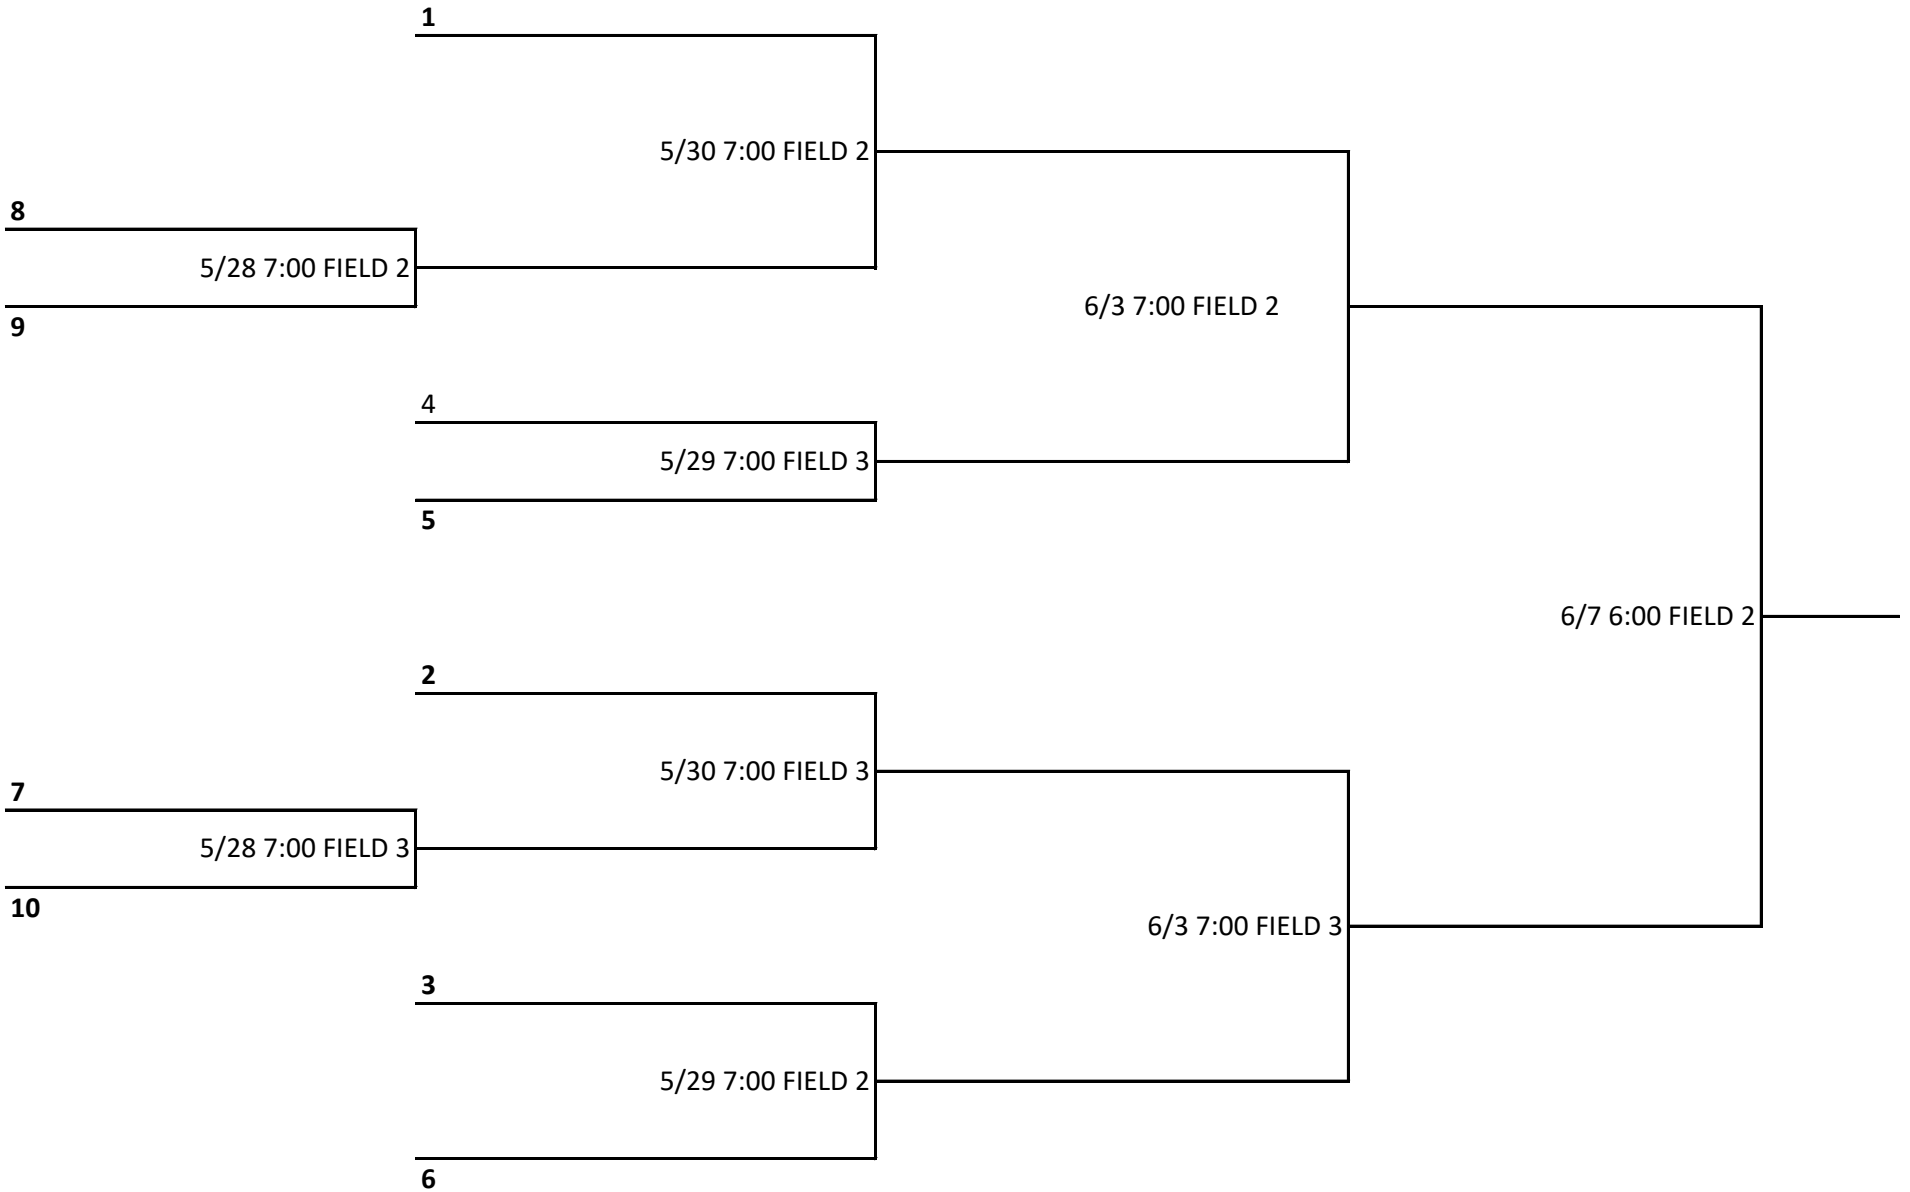

PINTO 7 PLAYOFF BRACKET

HIGHER SEED IS HOME TEAM

PINTO 8 PLAYOFF BRACKET

HIGHER SEED IS HOME TEAM

MUSTANG PLAYOFF BRACKET

HIGHER SEED IS HOME TEAM

BRONCO PLAYOFF BRACKET

HIGHER SEED IS HOME TEAM

PONY PLAYOFF BRACKET

HIGHER SEED IS HOME TEAM

8U SOFTBALL PLAYOFF BRACKET

HIGHER SEED IS HOME TEAM

10U SOFTBALL PLAYOFF BRACKET

HIGHER SEED IS HOME TEAM

14U SOFTBALL PLAYOFF BRACKET

HIGHER SEED IS HOME TEAM