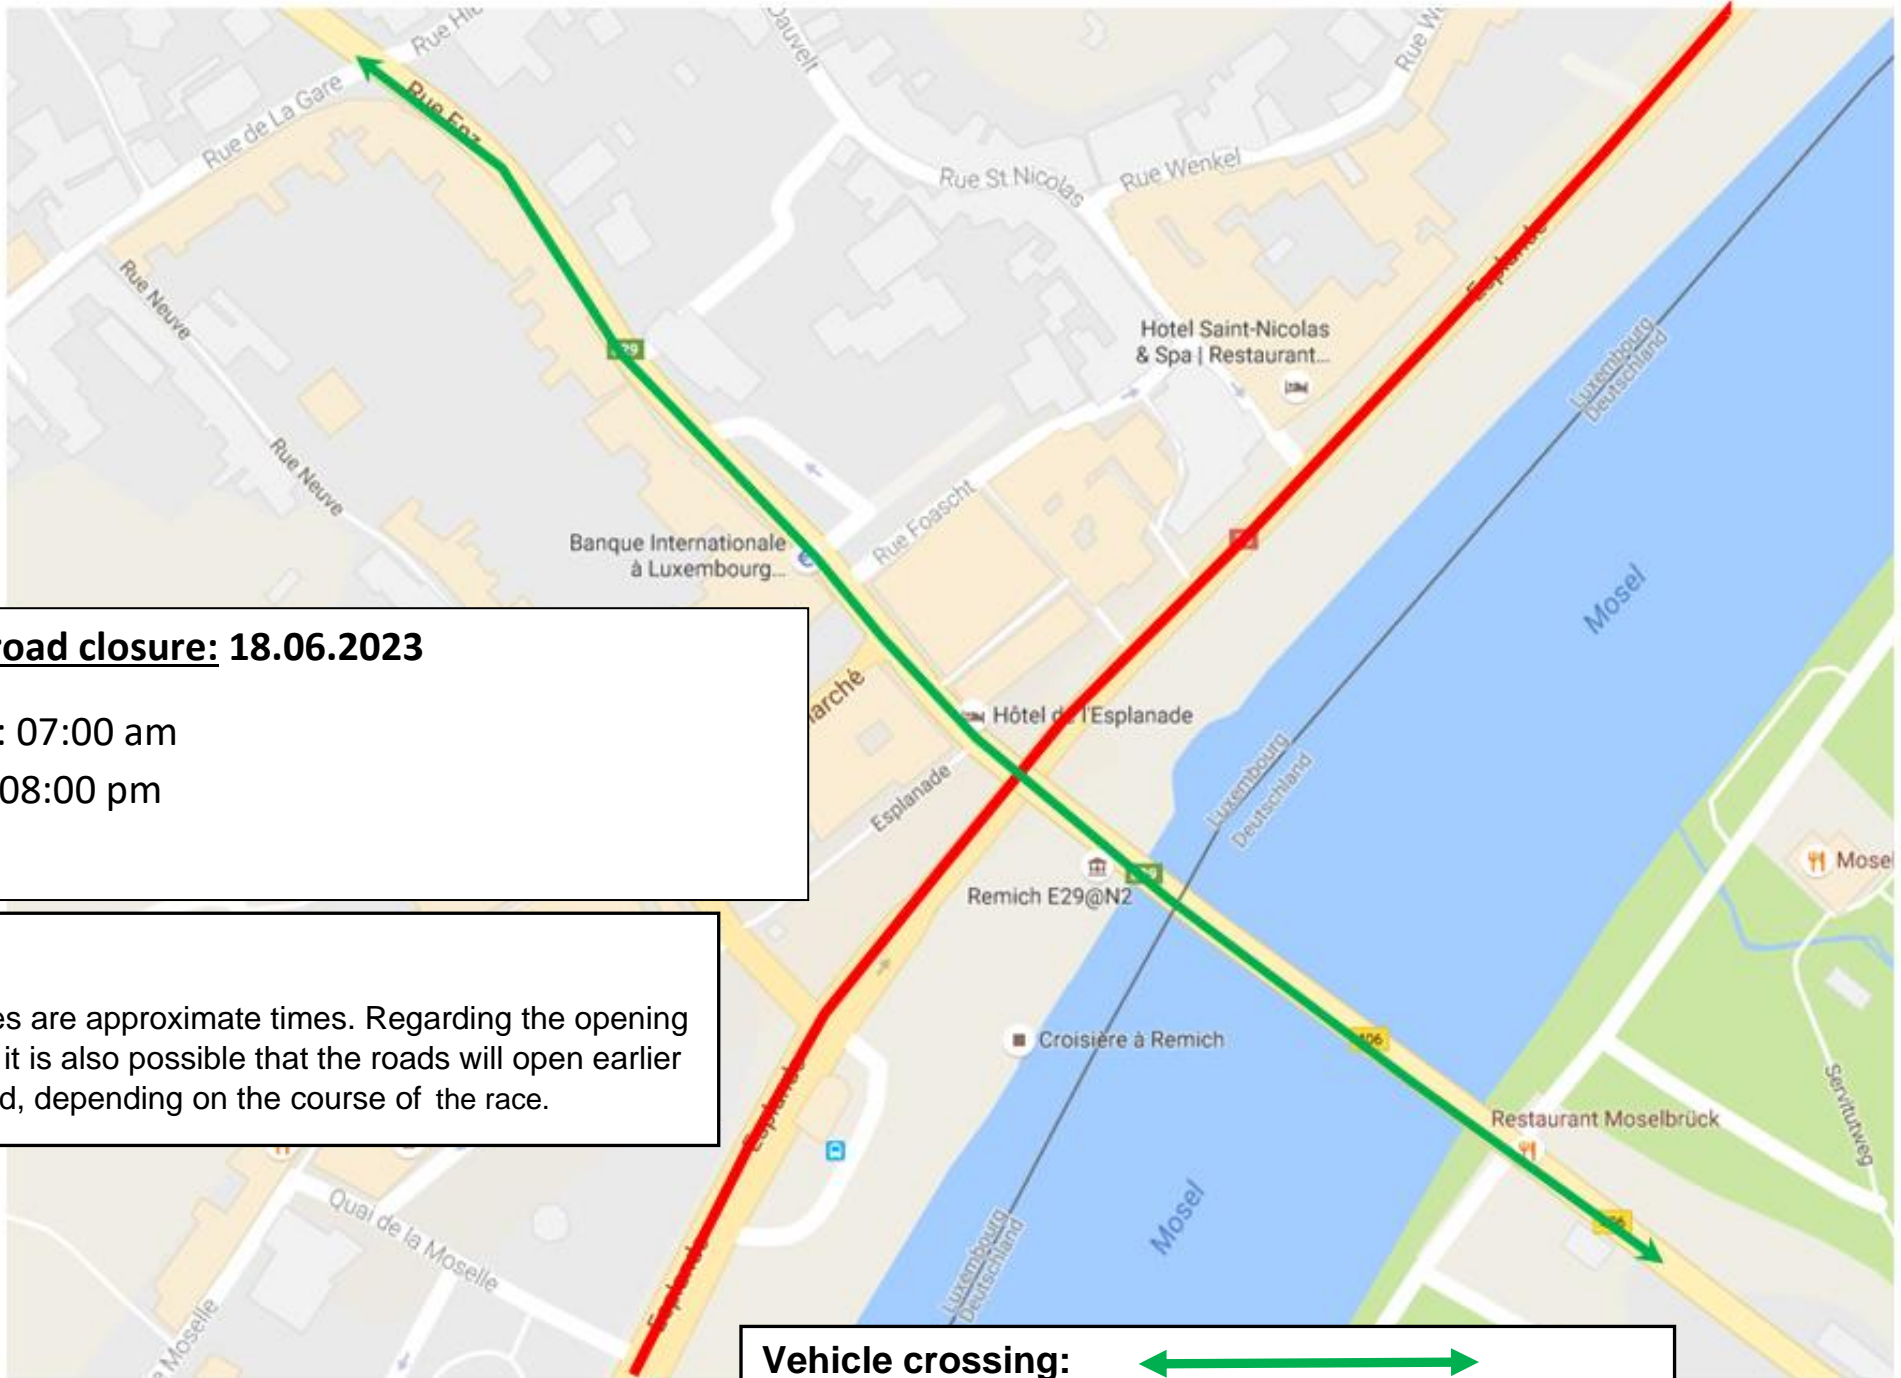

As the organizer we are of course trying to reduce the disturbances for you as residents to an absolute minimum. Nevertheless, it is unavoidable that there will be noise on race day due to the event and **that numerous roads along the course will be closed on race day at the earliest from 7:00 a.m. and at the longest until 8:00 p.m. (if necessary, there may be other, sometimes much shorter, closing times locally, see map for your area on page 2).**

If you already know the evening before the race that you will have to drive to the other side of the race course on race day, please plan accordingly and park your car there the evening before if necessary. On the following page you can see how to get to and from the Remich area.

The following information will also tell you which roads are affected by the closure and which alternative routes are recommended. In addition, you can obtain further information from your local public order office, on our homepage, which you can access via the link shown below, or via our interactive map, which you can access via the QR code shown below. Your local administration of the Ponts et Chaussées, or Police Grand-Ducale will also be happy to help you.

Expected road closure: 18.06.2023

- Start: 07:00 am
- End: 08:00 pm

Notice:

Road closures are approximate times. Regarding the opening of the roads, it is also possible that the roads will open earlier than indicated, depending on the course of the race.