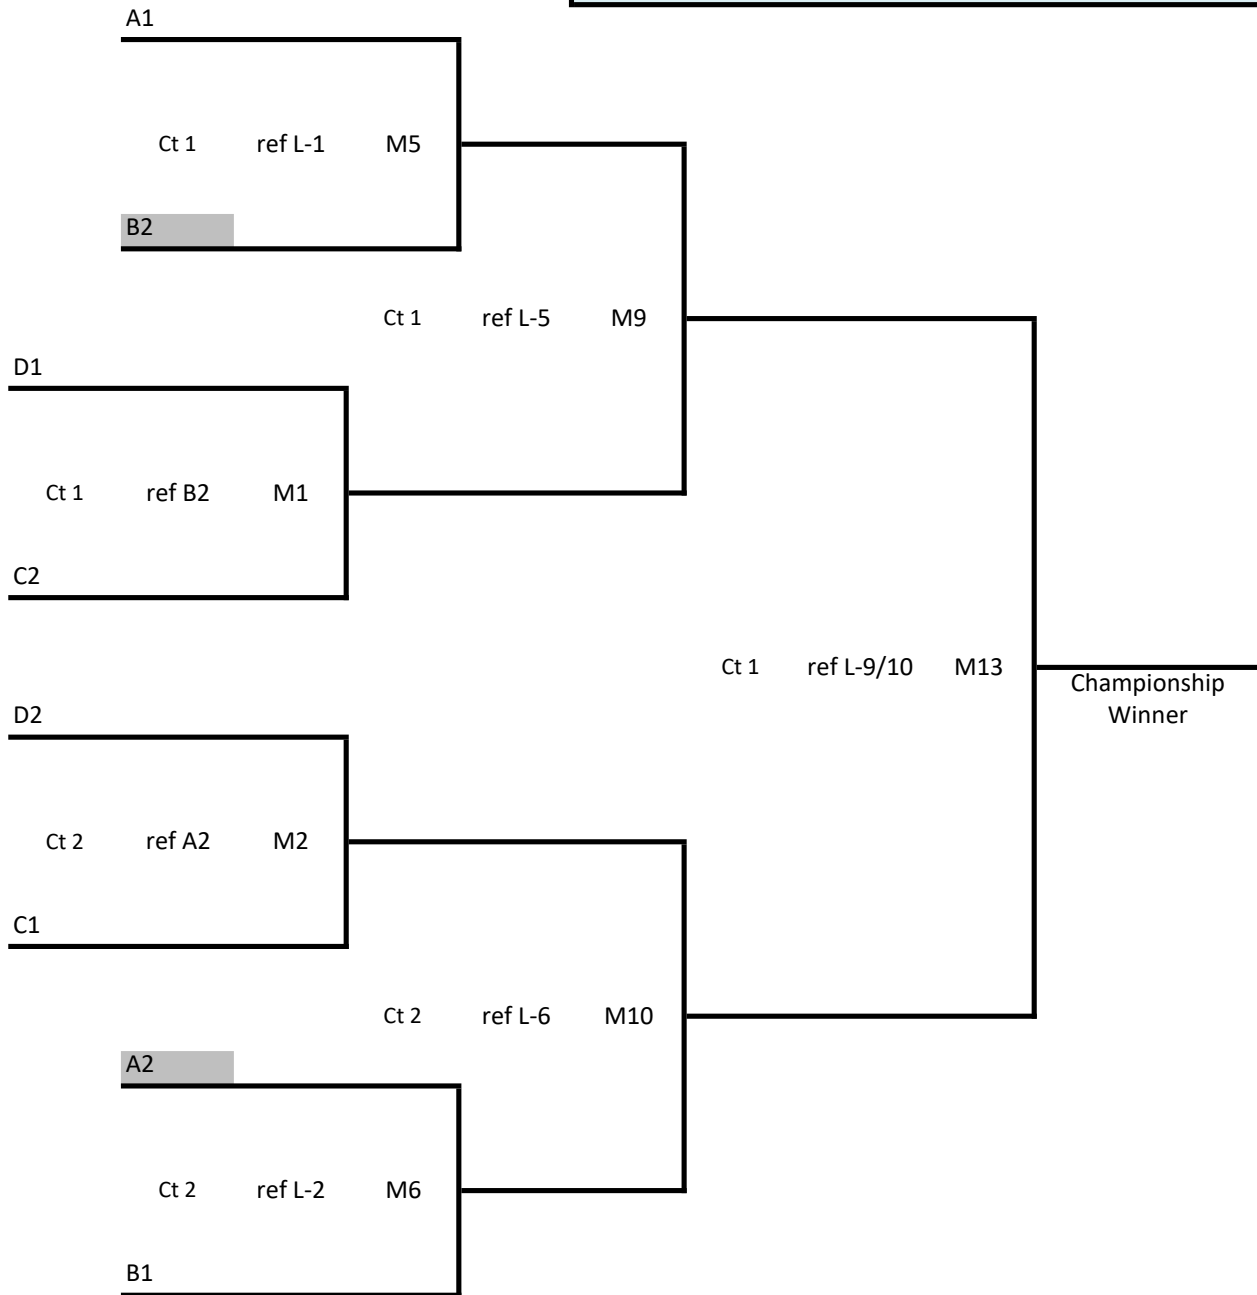

# SIDEOUT CLASSIC U12

<b>Pool A - Ct 1</b>			
<b>Seed</b>	<b>#</b>	<b>Team Name</b>	<b>Team ID</b>
1	1	CPA 12 DeAndre	G12CPAVB1EV
8	2	Idaho Impact U12 Kelsie	G12IDIMP1EV
9	3	Riptide U12 Storm	G12RPTDE1EV
16	4	NIVBC U12 Katie	G12NIDVB1EV
<b>Pool B - Ct 2</b>			
<b>Seed</b>	<b>#</b>	<b>Team Name</b>	<b>Team ID</b>
2	1	208 U12 Blue	G12208VB2EV
7	2	Bi-County Wolfpack 12	G12BCWLP1EV
10	3	Idaho Impact U12 Jenny	G12IDIMP2EV
15	4	SKY U12 PINK	G12SPSKY1EV
<b>Pool C - Ct 3</b>			
<b>Seed</b>	<b>#</b>	<b>Team Name</b>	<b>Team ID</b>
3	1	SVVC Sarah/Cheryl	G12SVVBC2EV
6	2	Deary 12-1	G12DEARY1EV
11	3	208 U11 Elite	G11208VB1EV
14	4	Sideout 11 Black	G11SDTVB1EV
<b>Pool D - Ct 4</b>			
<b>Seed</b>	<b>#</b>	<b>Team Name</b>	<b>Team ID</b>
4	1	Sideout 12 Black	G12SDTVB1EV
5	2	Club South 12 Carolina	G12STHVB1EV
12	3	CPA 12 Lea	G12CPAVB2EV
13	4	MVA 12 One	G12MTVBA1EV

# POOL PLAY ORDER

4 Team Format	
Play	Ref
1 vs 3	2
2 vs 4	1
1 vs 4	3
2 vs 3	1
3 vs 4	2
1 vs 2	4

3 Team Format - Option 1	
Play	Ref
1 vs 3	2
2 vs 3	1
1 vs 2	3

## Championship Bracket