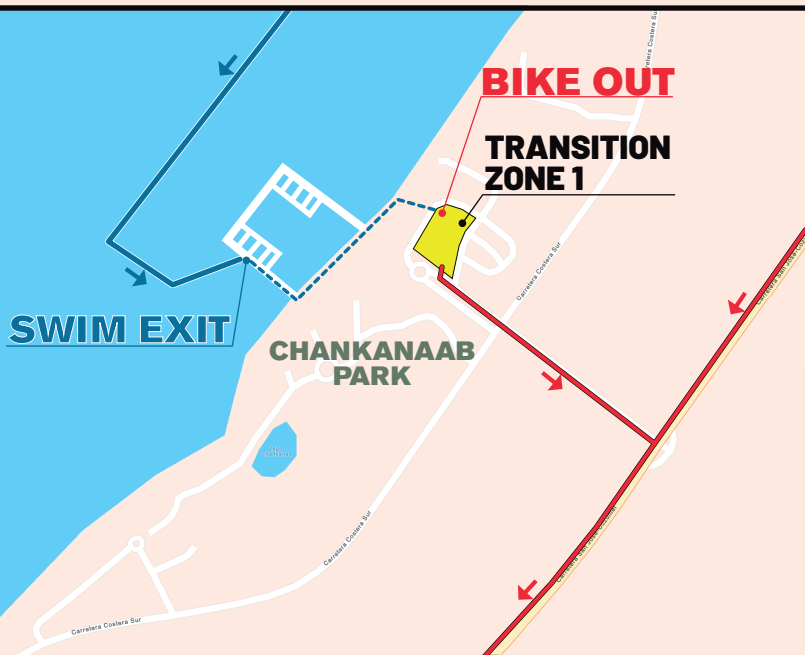

IRONMAN[®] Cozumel

TRANSITION ZONE 2
RUN START
RACE FINISH
MEDICAL TENT
BIKE IN
EXPO & PACKET PICK UP ON THURSDAY AND FRIDAY

SWIM START

MARINA FONATUR

SWIM EXIT

BIKE OUT
TRANSITION ZONE 1