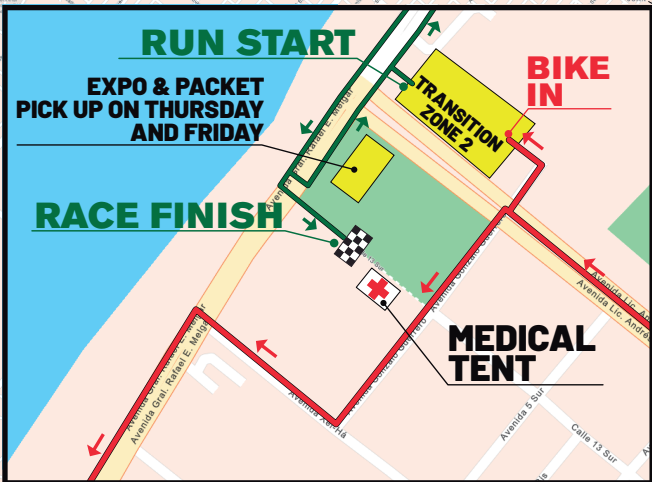

IRONMAN[®] Cozumel

TRANSITION ZONE 2
RUN START
RACE FINISH
MEDICAL TENT
BIKE IN
EXPO & PACKET PICK UP ON THURSDAY AND FRIDAY

SWIM START

MARINA FONATUR

SWIM EXIT

BIKE OUT
TRANSITION ZONE 1