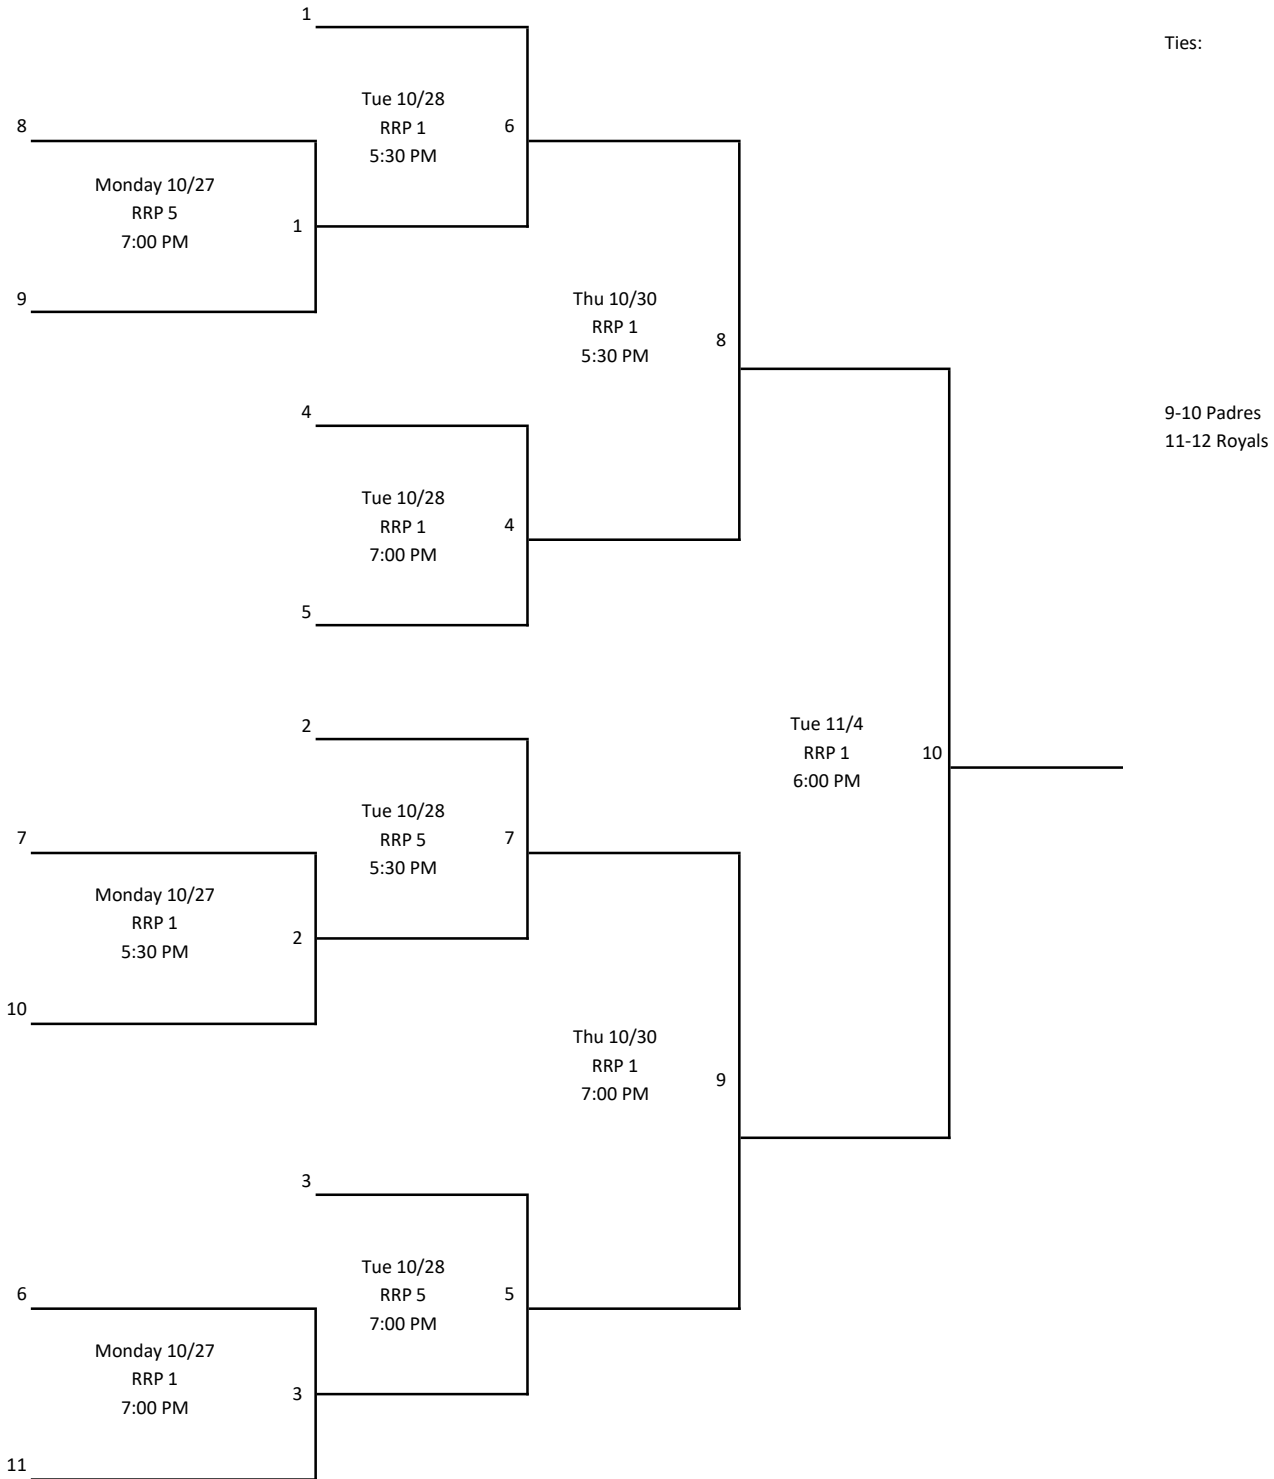

11-12 Year Old Bracket (11 Team Single Elimination)

Winner's Bracket

Games 1, 2, & 3 are Week 0.

New pitching week starts with Game 4, and Games 4-10 are 1 pitching week (125 pitches max/pitcher)

REST DAYS MUST BE OBSERVED REGARDLESS OF PITCHING WEEK