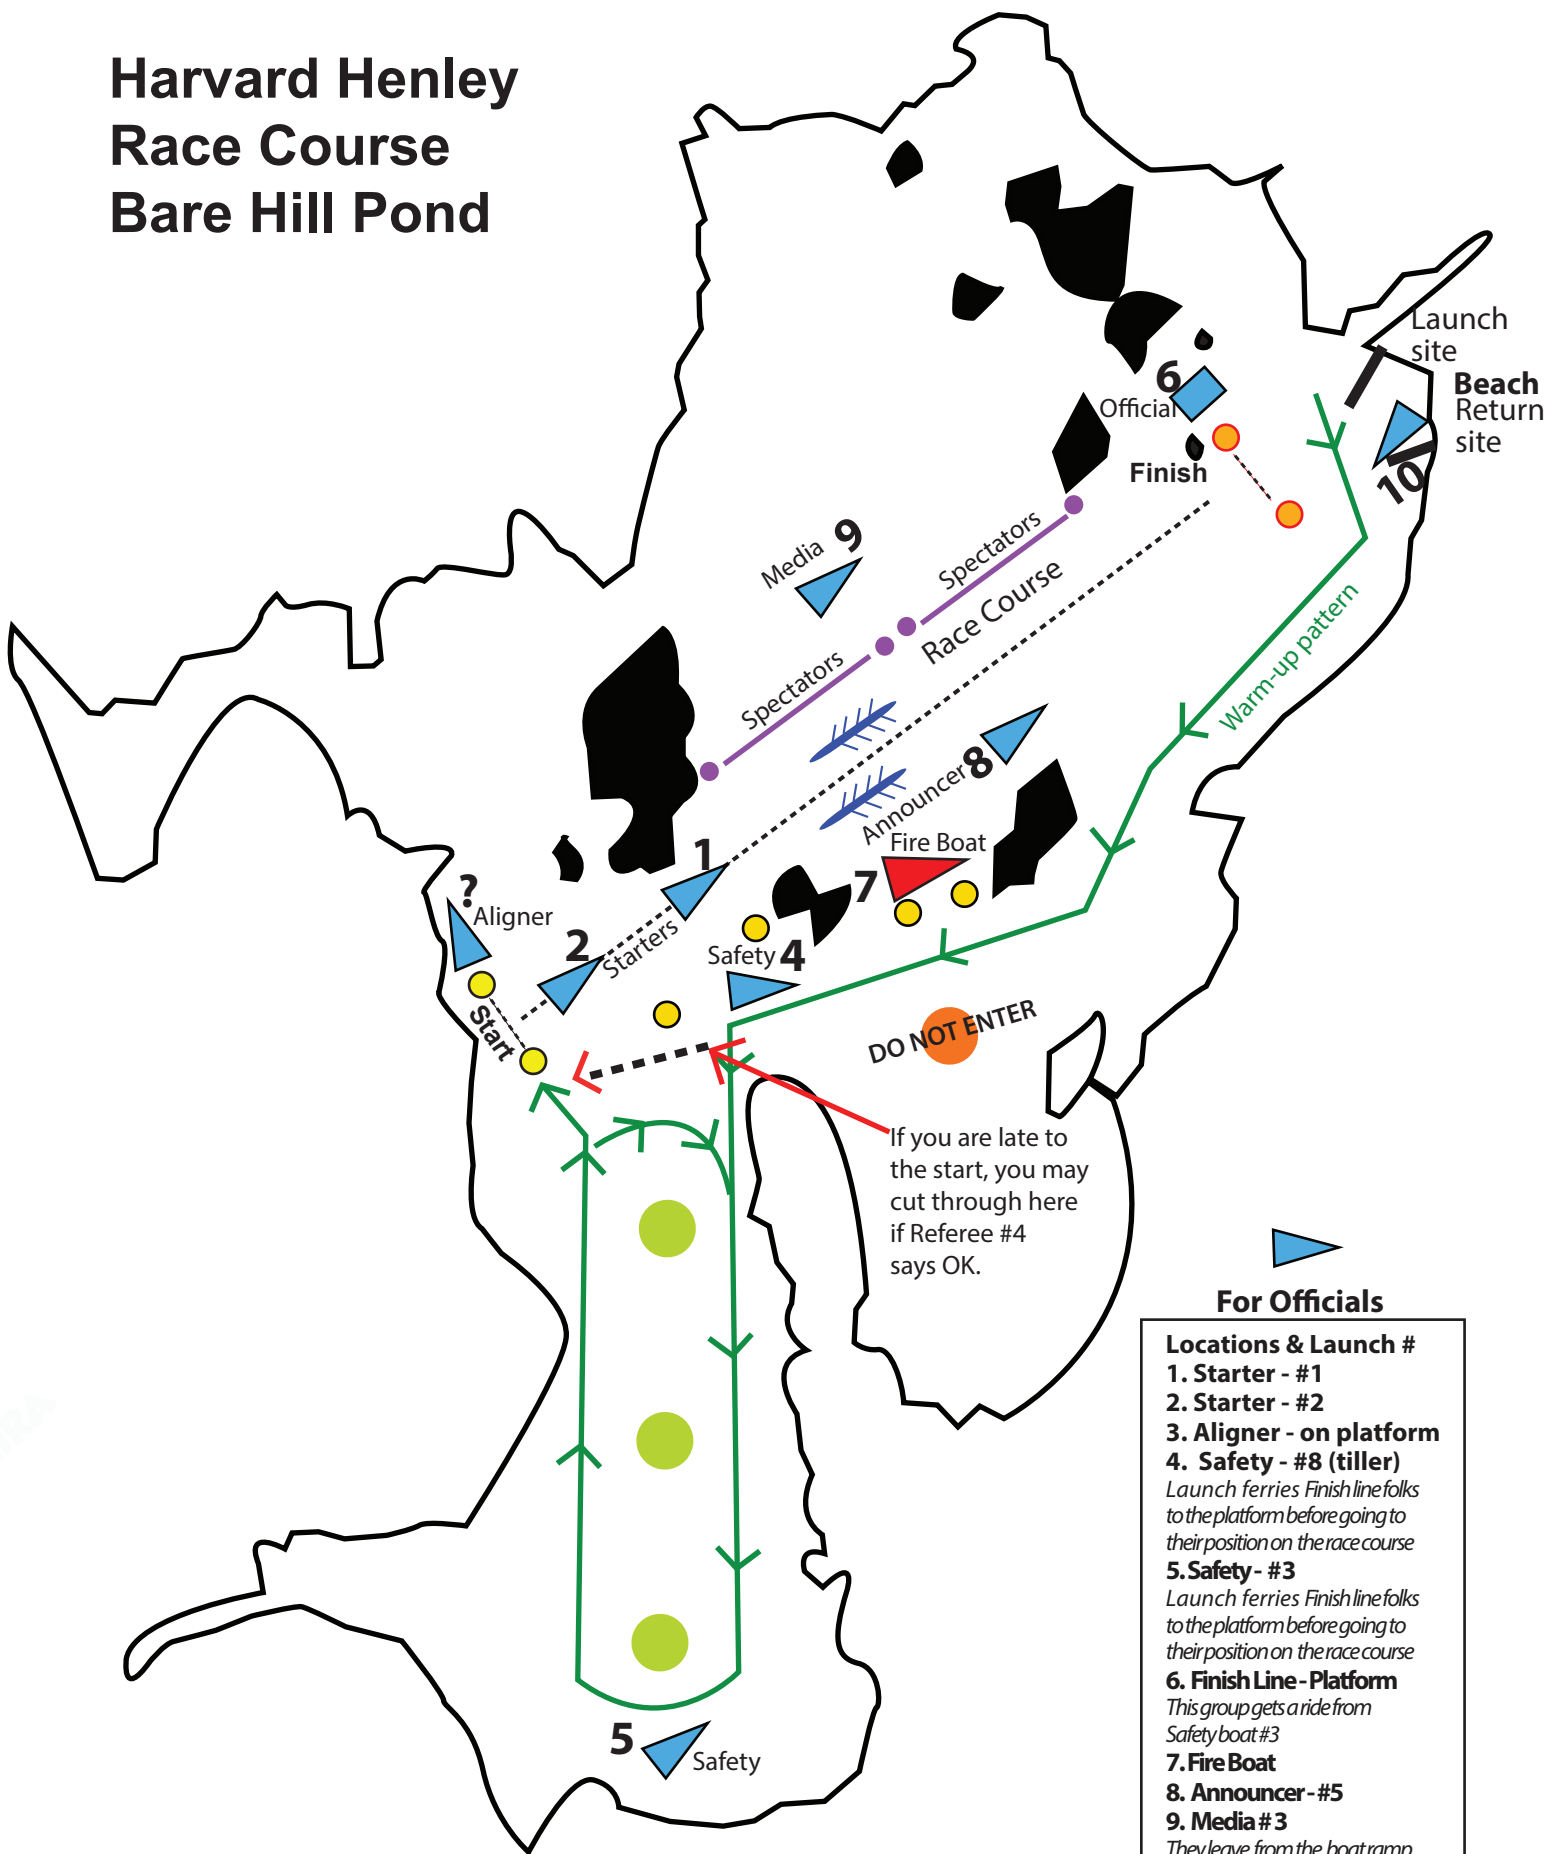

Harvard Henley Race Course Bare Hill Pond

DO NOT ENTER

If you are late to the start, you may cut through here if Referee #4 says OK.

For Officials

- Locations & Launch #**
- 1. Starter - #1**
 - 2. Starter - #2**
 - 3. Aligner - on platform**
 - 4. Safety - #8 (tiller)**
Launch ferries Finish line folks to the platform before going to their position on the race course
 - 5. Safety - #3**
Launch ferries Finish line folks to the platform before going to their position on the race course
 - 6. Finish Line- Platform**
This group gets a ride from Safety boat #3
 - 7. Fire Boat**
 - 8. Announcer - #5**
 - 9. Media #3**
They leave from the boat ramp
 - 10. spare**