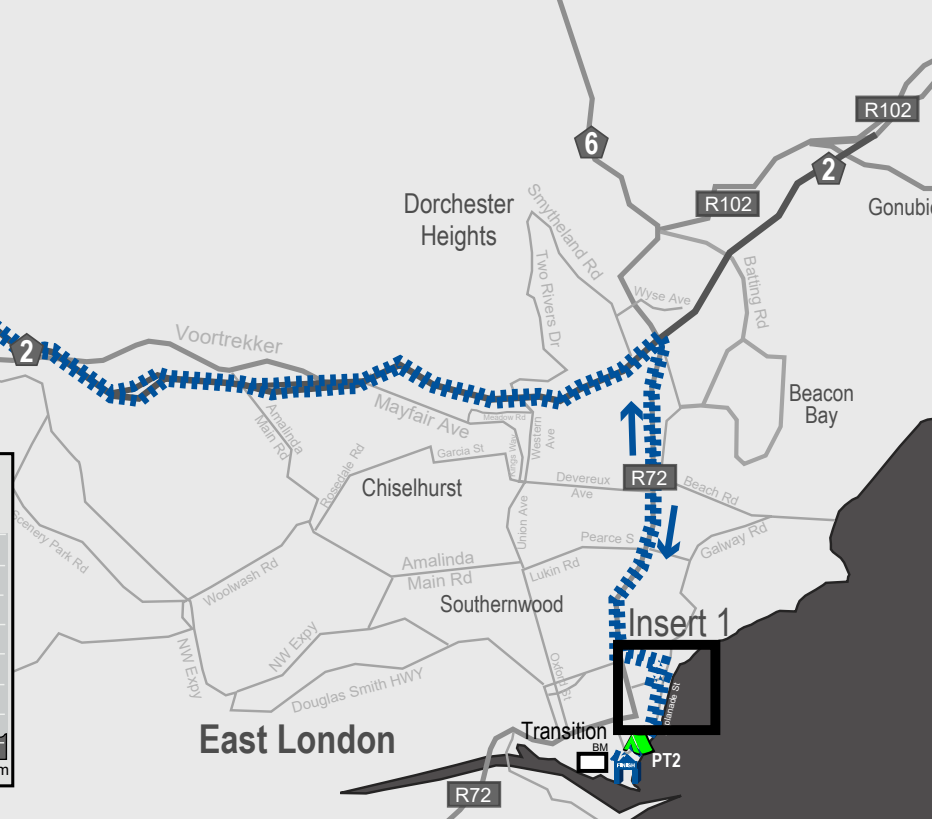

Insert 1 : 2021 Bike Course Diversion

-  SAG
-  BM Bike Maintenance
-  Penalty Tent
-  Aid Station

Aid Station 2 
Berlin Off-ramp and Bike Turn around

Aid Station 1 
MULTIDIRECTIONAL
Mdantsane / Nahoon Dam Off-ramp (1034)

BIKE 90.1 km
1 Lap

EAST LONDON - BUFFALO CITY

www.ironman.com/im703-south-africa