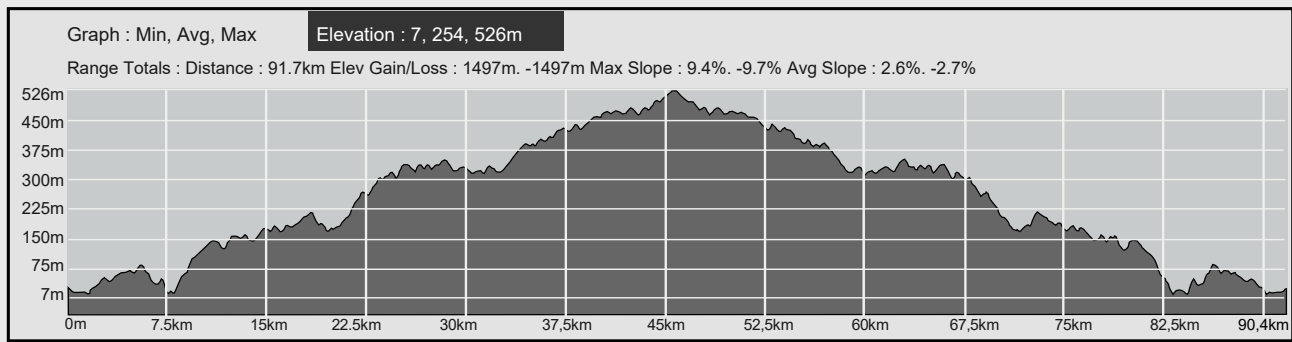

Insert 1 : 2021 Bike Course Diversion

-  SAG
-  BM Bike Maintenance
-  Penalty Tent
-  Aid Station

Aid Station 2 
Berlin Off-ramp and Bike Turn around

Aid Station 1 
MULTIDIRECTIONAL
Mdantsane / Nahoon Dam Off-ramp (1034)

BIKE 90.1 km
1 Lap

EAST LONDON - BUFFALO CITY

www.ironman.com/im703-south-africa