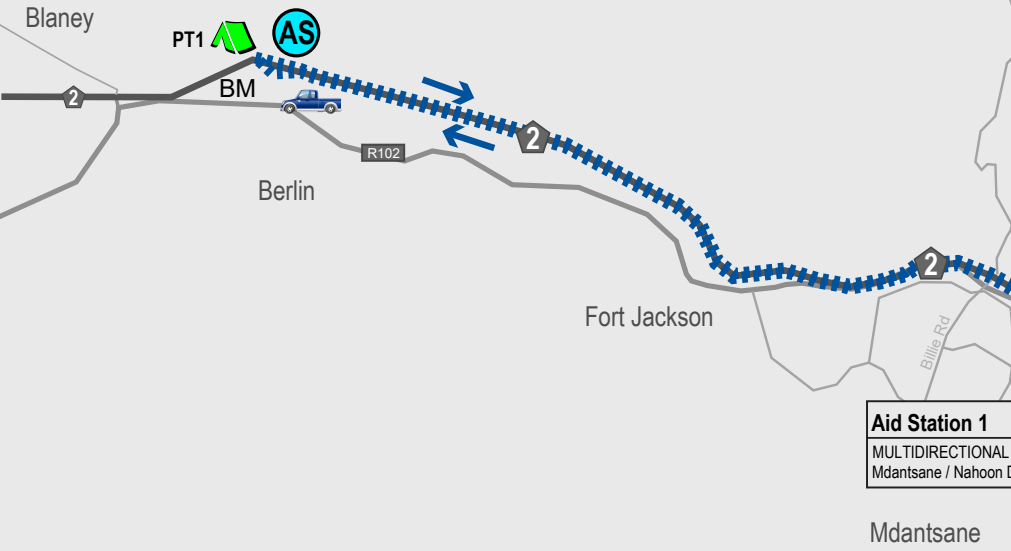

Insert 1 : 2021 Bike Course Diversion

-  SAG
-  BM Bike Maintenance
-  Penalty Tent
-  Aid Station

Aid Station 2 
Berlin Off-ramp and Bike Turn around

Aid Station 1 
MULTIDIRECTIONAL
Mdantsane / Nahoon Dam Off-ramp (1034)

BIKE 90.1 km
1 Lap

EAST LONDON - BUFFALO CITY

www.ironman.com/im703-south-africa