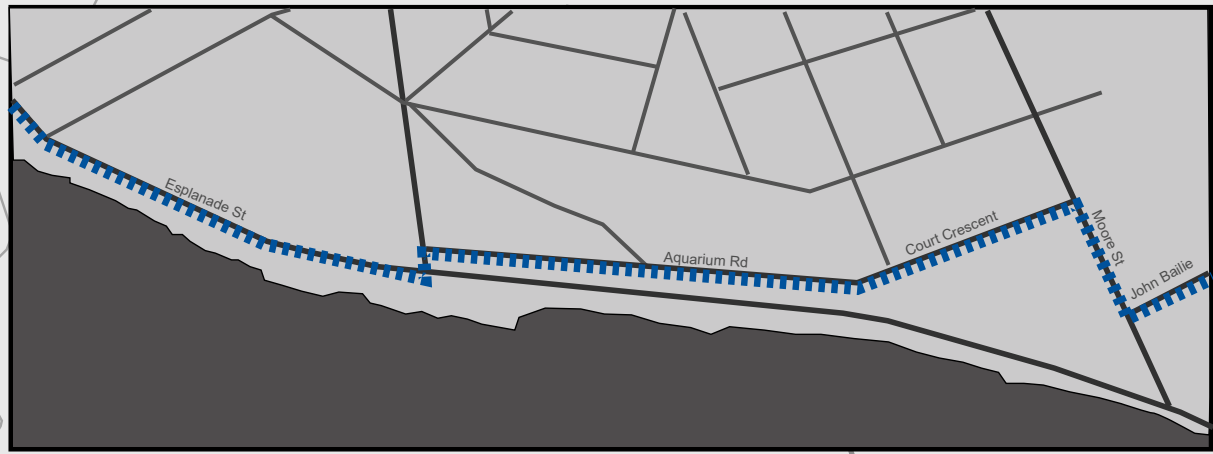

Insert 1 : 2021 Bike Course Diversion

-  SAG
-  BM Bike Maintenance
-  Penalty Tent
-  Aid Station

Aid Station 2 
Berlin Off-ramp and Bike Turn around

Aid Station 1 
MULTIDIRECTIONAL
Mdantsane / Nahoon Dam Off-ramp (1034)

BIKE 90.1 km
1 Lap

EAST LONDON - BUFFALO CITY

www.ironman.com/im703-south-africa