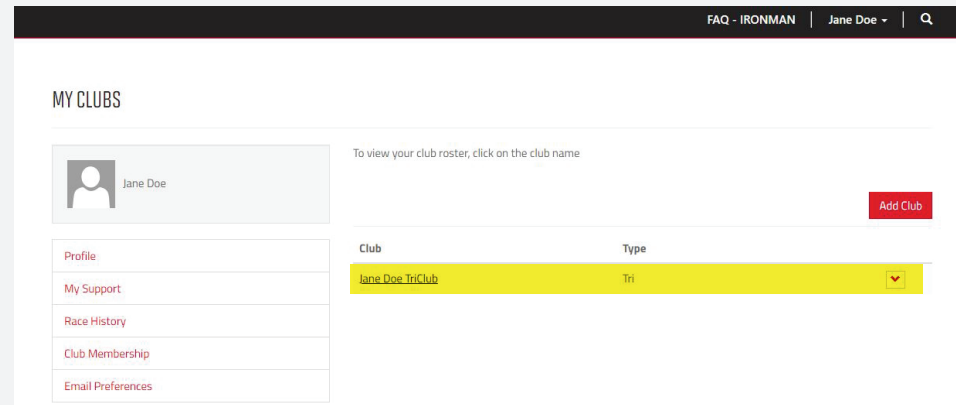

**1:** GO TO IRONMAN.COM AND CLICK **LOGIN** IN THE UPPER RIGHT HAND CORNER

**2:** INPUT YOUR INFORMATION TO SIGN INTO YOUR **IRONMAN PROFILE** OR CLICK **SIGN UP** TO CREATE A NEW ACCOUNT

**3: ONCE LOGGED IN, CLICK CLUB MEMBERSHIP**

**4: CLICK ADD CLUB**

**5: CLICK THE SEARCH FIELD BUTTON**

**6: TYPE YOUR CLUB NAME IN THE SEARCH BAR THEN PRESS ENTER**

\*TEXT IS CASE SENSITIVE

**7: CLICK SELECT**

**8: CLICK SUBMIT**

**9:** YOU ARE NOW AFFILIATED WITH YOUR TRICLUB