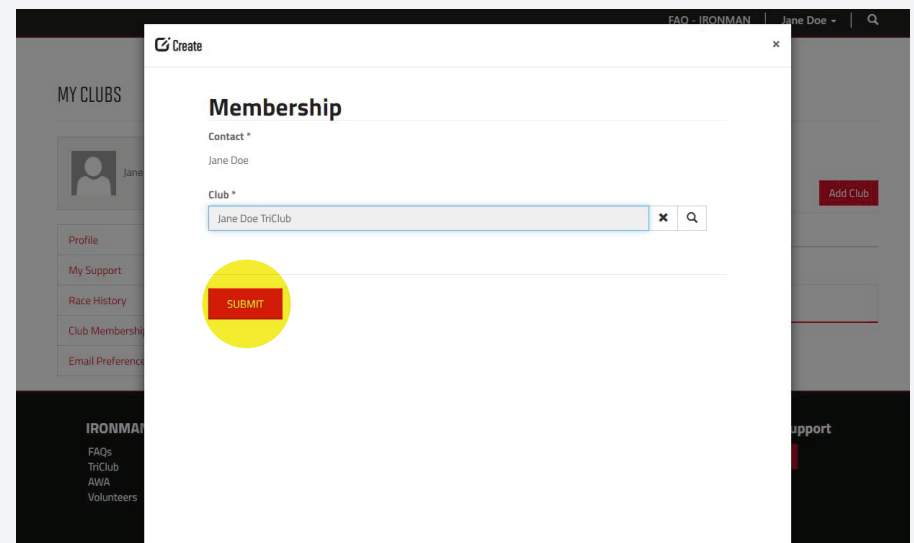

**1:** GO TO IRONMAN.COM AND CLICK **LOGIN** IN THE UPPER RIGHT HAND CORNER

**2:** INPUT YOUR INFORMATION TO SIGN INTO YOUR **IRONMAN PROFILE** OR CLICK **SIGN UP** TO CREATE A NEW ACCOUNT

**3: ONCE LOGGED IN, CLICK CLUB MEMBERSHIP**

**4: CLICK ADD CLUB**

**5: CLICK THE SEARCH FIELD BUTTON**

**6: TYPE YOUR CLUB NAME IN THE SEARCH BAR THEN PRESS ENTER**

\*TEXT IS CASE SENSITIVE

**7: CLICK SELECT**

**8: CLICK SUBMIT**

**9:** YOU ARE NOW AFFILIATED WITH YOUR TRICLUB