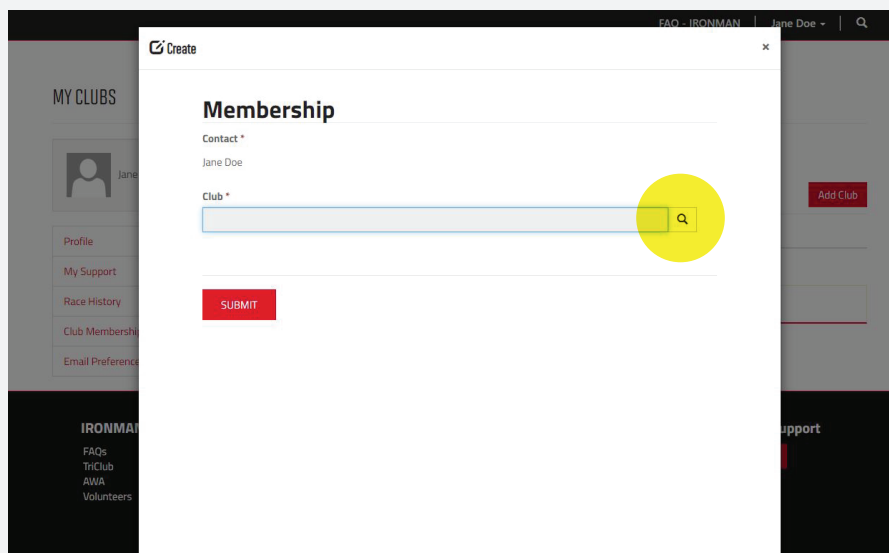

**1:** GO TO IRONMAN.COM AND CLICK **LOGIN** IN THE UPPER RIGHT HAND CORNER

**2:** INPUT YOUR INFORMATION TO SIGN INTO YOUR **IRONMAN PROFILE** OR CLICK **SIGN UP** TO CREATE A NEW ACCOUNT

**3: ONCE LOGGED IN, CLICK CLUB MEMBERSHIP**

**4: CLICK ADD CLUB**

**5: CLICK THE SEARCH FIELD BUTTON**

**6: TYPE YOUR CLUB NAME IN THE SEARCH BAR THEN PRESS ENTER**

\*TEXT IS CASE SENSITIVE

**7: CLICK SELECT**

**8: CLICK SUBMIT**

**9:** YOU ARE NOW AFFILIATED WITH YOUR TRICLUB