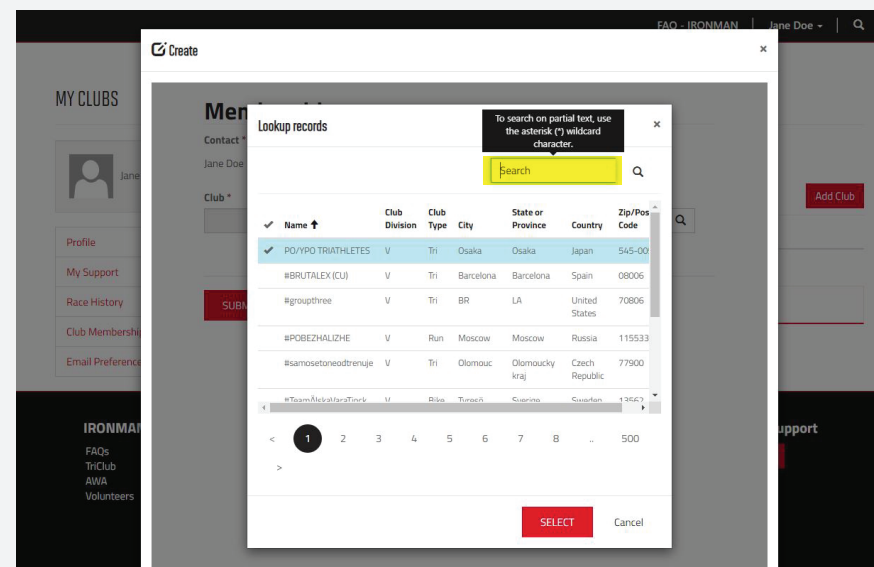

**1:** GO TO IRONMAN.COM AND CLICK **LOGIN** IN THE UPPER RIGHT HAND CORNER

**2:** INPUT YOUR INFORMATION TO SIGN INTO YOUR **IRONMAN PROFILE** OR CLICK **SIGN UP** TO CREATE A NEW ACCOUNT

**3: ONCE LOGGED IN, CLICK CLUB MEMBERSHIP**

**4: CLICK ADD CLUB**

**5: CLICK THE SEARCH FIELD BUTTON**

**6: TYPE YOUR CLUB NAME IN THE SEARCH BAR THEN PRESS ENTER**

\*TEXT IS CASE SENSITIVE

**7: CLICK SELECT**

**8: CLICK SUBMIT**

**9:** YOU ARE NOW AFFILIATED WITH YOUR TRICLUB