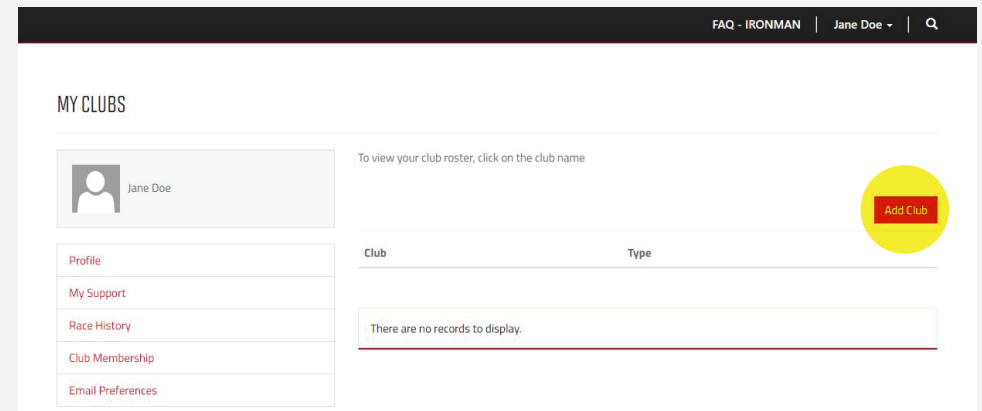

**1:** GO TO IRONMAN.COM AND CLICK **LOGIN** IN THE UPPER RIGHT HAND CORNER

**2:** INPUT YOUR INFORMATION TO SIGN INTO YOUR **IRONMAN PROFILE** OR CLICK **SIGN UP** TO CREATE A NEW ACCOUNT

**3: ONCE LOGGED IN, CLICK CLUB MEMBERSHIP**

**4: CLICK ADD CLUB**

**5: CLICK THE SEARCH FIELD BUTTON**

**6: TYPE YOUR CLUB NAME IN THE SEARCH BAR THEN PRESS ENTER**

\*TEXT IS CASE SENSITIVE

**7: CLICK SELECT**

**8: CLICK SUBMIT**

**9:** YOU ARE NOW AFFILIATED WITH YOUR TRICLUB