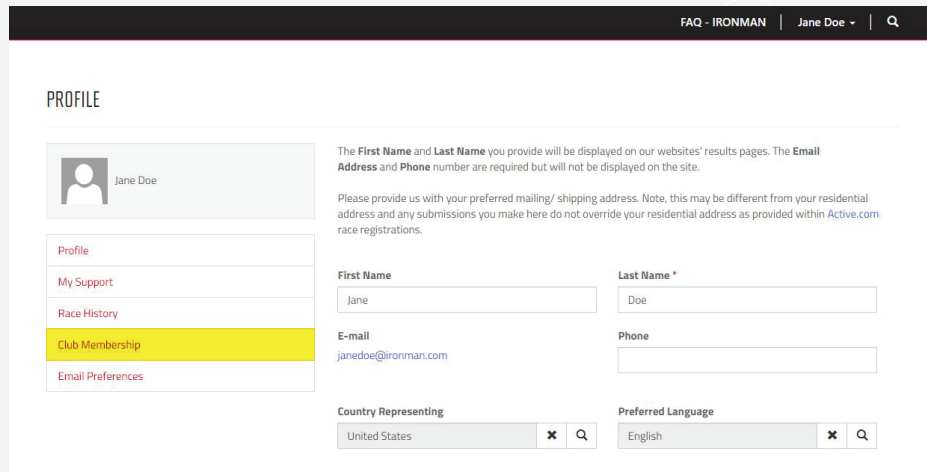

**1:** GO TO IRONMAN.COM AND CLICK **LOGIN** IN THE UPPER RIGHT HAND CORNER

**2:** INPUT YOUR INFORMATION TO SIGN INTO YOUR **IRONMAN PROFILE** OR CLICK **SIGN UP** TO CREATE A NEW ACCOUNT

**3: ONCE LOGGED IN, CLICK CLUB MEMBERSHIP**

**4: CLICK ADD CLUB**

**5: CLICK THE SEARCH FIELD BUTTON**

**6: TYPE YOUR CLUB NAME IN THE SEARCH BAR THEN PRESS ENTER**

\*TEXT IS CASE SENSITIVE

**7: CLICK SELECT**

**8: CLICK SUBMIT**

**9:** YOU ARE NOW AFFILIATED WITH YOUR TRICLUB