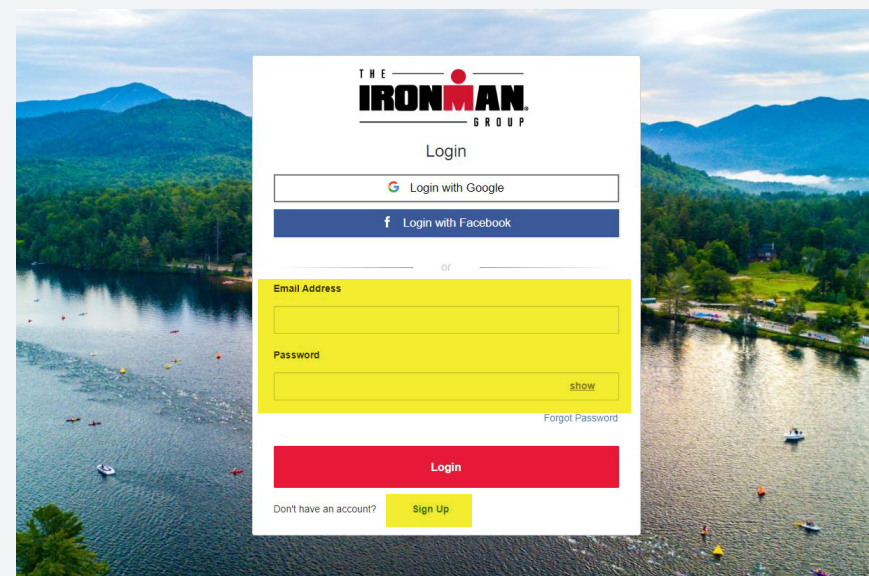

**1:** GO TO IRONMAN.COM AND CLICK **LOGIN** IN THE UPPER RIGHT HAND CORNER

**2:** INPUT YOUR INFORMATION TO SIGN INTO YOUR **IRONMAN PROFILE** OR CLICK **SIGN UP** TO CREATE A NEW ACCOUNT

**3: ONCE LOGGED IN, CLICK CLUB MEMBERSHIP**

**4: CLICK ADD CLUB**

**5: CLICK THE SEARCH FIELD BUTTON**

**6: TYPE YOUR CLUB NAME IN THE SEARCH BAR THEN PRESS ENTER**

\*TEXT IS CASE SENSITIVE

**7: CLICK SELECT**

**8: CLICK SUBMIT**

**9:** YOU ARE NOW AFFILIATED WITH YOUR TRICLUB