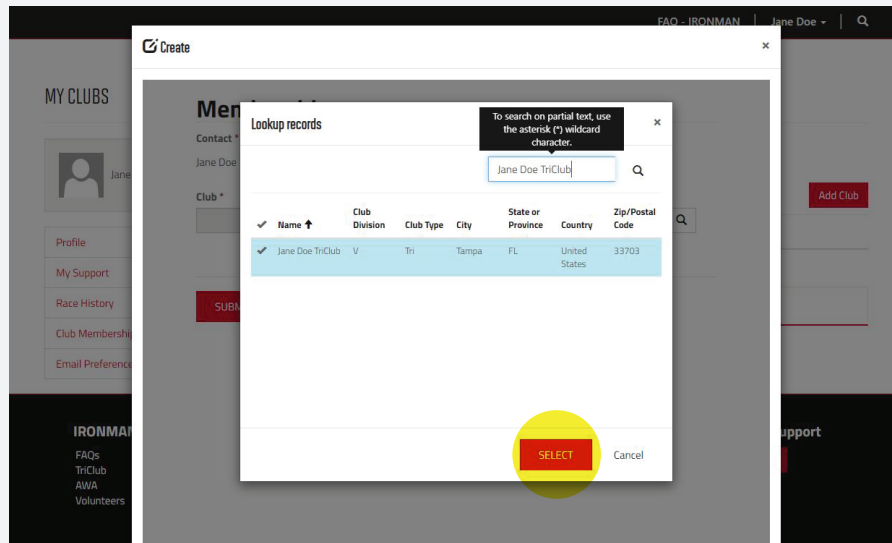

**1:** GO TO IRONMAN.COM AND CLICK **LOGIN** IN THE UPPER RIGHT HAND CORNER

**2:** INPUT YOUR INFORMATION TO SIGN INTO YOUR **IRONMAN PROFILE** OR CLICK **SIGN UP** TO CREATE A NEW ACCOUNT

**3: ONCE LOGGED IN, CLICK CLUB MEMBERSHIP**

**4: CLICK ADD CLUB**

**5: CLICK THE SEARCH FIELD BUTTON**

**6: TYPE YOUR CLUB NAME IN THE SEARCH BAR THEN PRESS ENTER**

\*TEXT IS CASE SENSITIVE

**7: CLICK SELECT**

**8: CLICK SUBMIT**

**9:** YOU ARE NOW AFFILIATED WITH YOUR TRICLUB