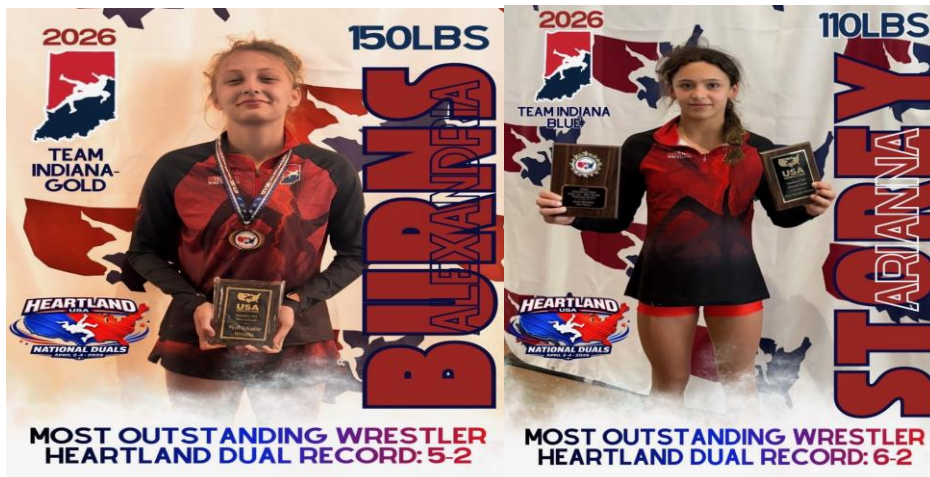

Heartland Girls 1st-8th Gold Team

Team Leader: Patrick Rowles / Girls Director

Coaches: Coty McCue and Bo Geibe

Team Mom: Jackie McCue

Table Worker: Ian Kaplan

Team Results: Overall record 3-4 Placing 8th in the Diamond Bracket. 8th overall out of 25 Teams. 3-1 in day 1 pool.

Gold Team Roster

- 55 Rose McCorkle 4-3
- 59 Ataliah McCue 2-5
- 64 Briar Parrett 6-1
- 69 Quinn McAdams 3-4
- 75 Aleyna Vargas 3-4
- 80 Roxie Cole 2-5
- 85 Olivia Jennings 2-5
- 90 Suncera Dickman 4-3
- 95 Areilla Pope 3-4
- 100 Penelope Kaplan 1-6
- 105 Karly Leyva 1-6
- 110 Achaiah McCue 5-2
- 115 Scout Eby 2-5
- 120 Ireland Simpson 5-2
- 125 Sadie Bower 7-0 All American and Outstanding Wrestler
- 135 Ellie O'Neil 3-4
- 150 Alexandria Burns 5-2 Outstanding Wrestler
- 165 Kaitlyn Holden 2-5
- 185 Isabella Wilson 4-3

Special Honors: Sadie Bower 7-0 All American and Outstanding Wrestler

& Alexandria Burns 5-2 Outstanding Wrestler

The Indiana Girls Gold showed up to wrestle Placing 2nd in their pool with a 3-1 record with a 1st round win 57-42 over Minnesota Storm Blue, 2nd round bye, 3rd round win 85-12 over North Dakota, 4th round loss 72-29 to Texas Blue, and a 5th round win 90-10 over Nebraska

Blue. The outstanding performance earned the team a spot in the top 8 Platinum Bracket. At the end of day one 4 girls remained undefeated with 4-0 records. Briar Parrett, Suncera Dickman, Achaiah McCue, and Sadie Bower.