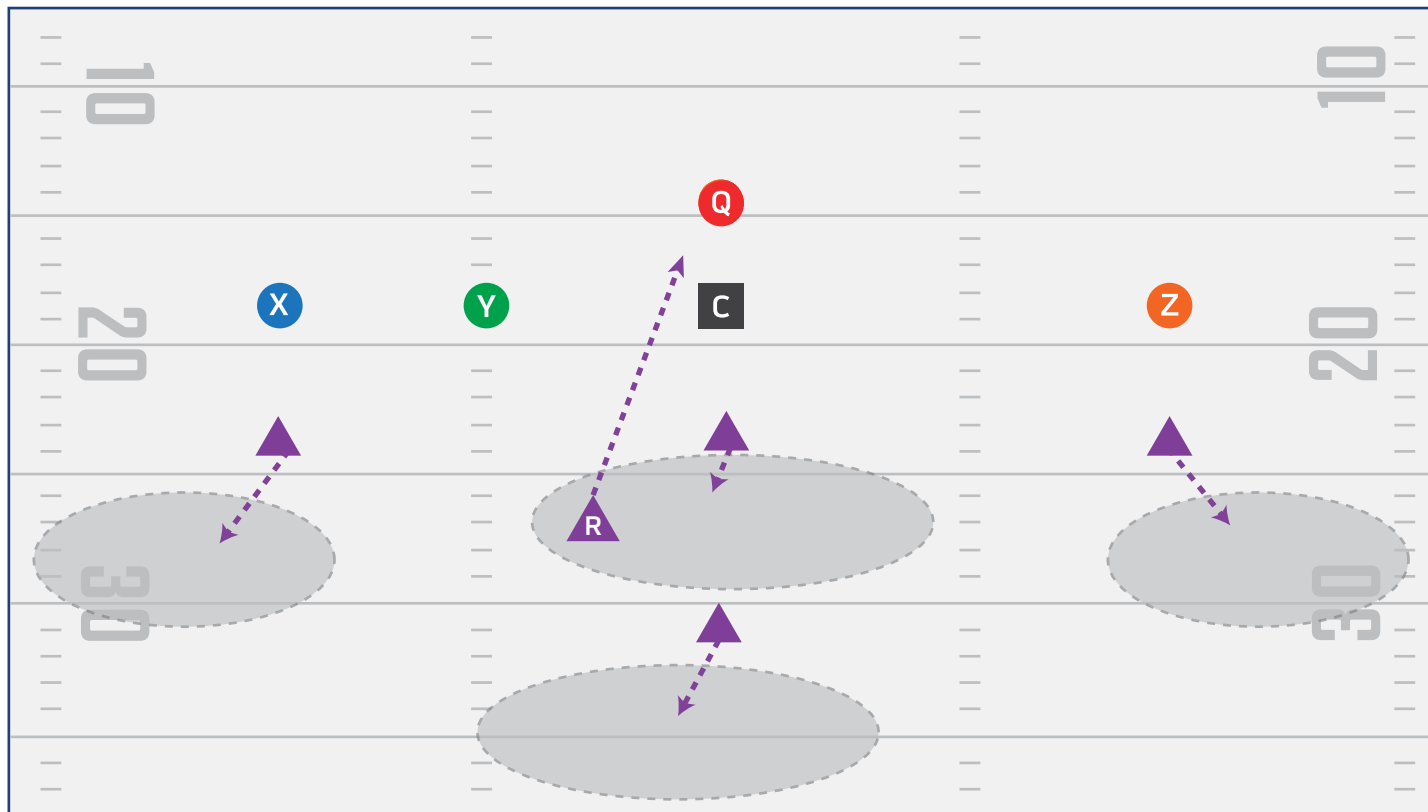

NFL FLAG COVER 1